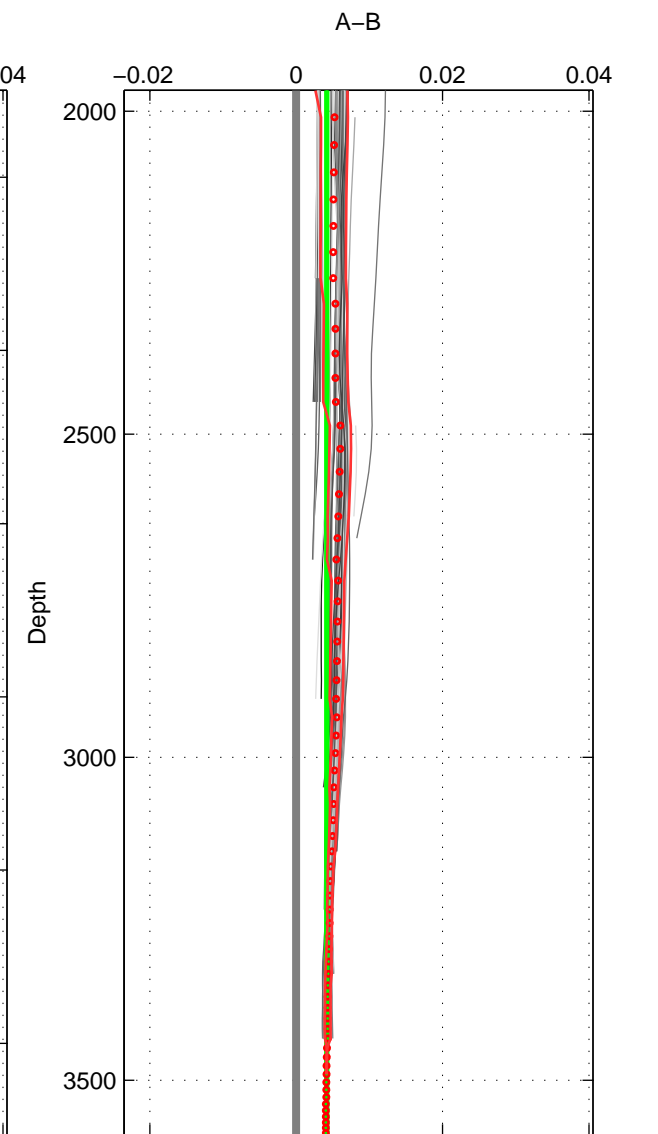

Cruise A (red). Date: Jun 2001 Cruisename: 79-58AA20010527

Cruise B (blue). Date: Nov 1996 Cruisename: 95-58JH19961030

\*\*\* "Favourite" values are means of spaces 1 2 3.

	Offset	O.StDev	Ratio	R.Stdev	Rating
SIGMA:	0.004	0.000	1.000	0.000	4
THETA:	0.003	0.000	1.000	0.000	4
DEPTH:	0.004	0.000	1.000	0.000	4
FAV.:	0.003	0.000	1.000	0.000	4

Profiles of A: 17  
 Profiles of B: 18  
 Diff profs : 75  
 WMoffset (A-B): 0.0035098  
 WMoffset stdev: 0.00041162  
 WMratio (A/B): 1.0001  
 WMratio stdev: 1.1794e-05

Quality (1-5): 4

Profiles of A: 21  
 Profiles of B: 18  
 Diff profs : 97  
 WMoffset (A-B): 0.0025754  
 WMoffset stdev: 0.00030464  
 WMratio (A/B): 1.0001  
 WMratio stdev: 8.7283e-06

Quality (1-5): 4

Profiles of A: 17  
 Profiles of B: 18  
 Diff profs : 75  
 WMoffset (A-B): 0.0041907  
 WMoffset stdev: 4.0927e-05  
 WMratio (A/B): 1.0001  
 WMratio stdev: 1.1727e-06

Quality (1-5): 4