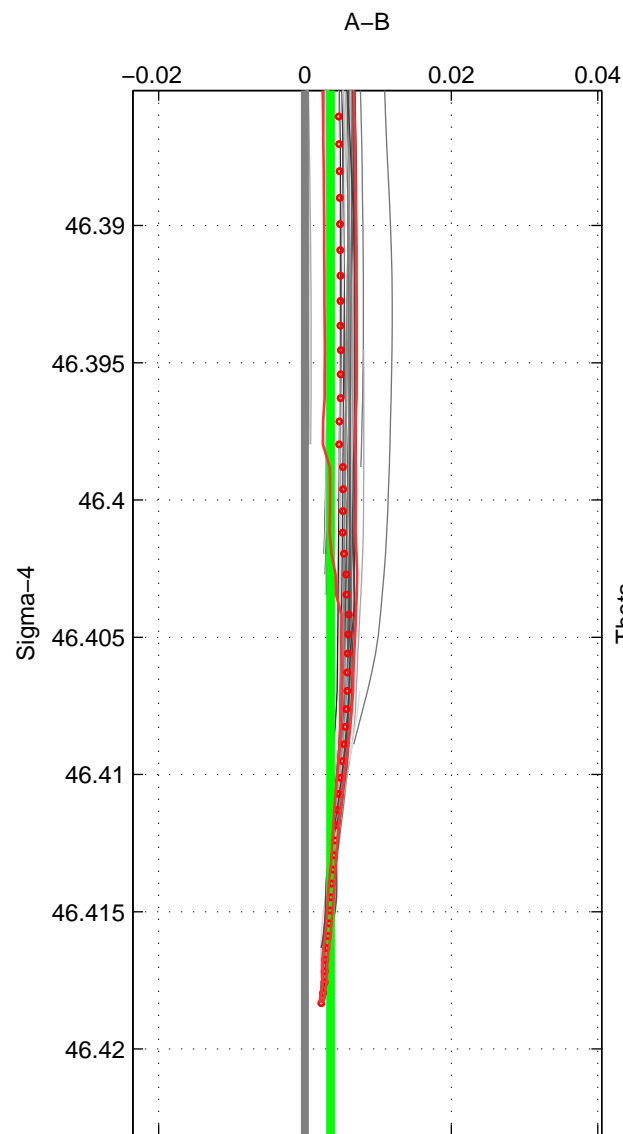

Cruise A (red). Date: Jun 2001 Cruisename: 79-58AA20010527

Cruise B (blue). Date: Nov 1996 Cruisename: 95-58JH19961030

\*\*\* "Favourite" values are means of spaces 1 2 3.

	Offset	O.StDev	Ratio	R.Stdev	Rating
SIGMA:	0.004	0.000	1.000	0.000	4
THETA:	0.003	0.000	1.000	0.000	4
DEPTH:	0.004	0.000	1.000	0.000	4
FAV.:	0.003	0.000	1.000	0.000	4

Profiles of A: 17  
 Profiles of B: 18  
 Diff profs : 75  
 WMoffset (A-B): 0.0035098  
 WMoffset stdev: 0.00041162  
 WMratio (A/B): 1.0001  
 WMratio stdev: 1.1794e-05

Quality (1-5): 4

Profiles of A: 21  
 Profiles of B: 18  
 Diff profs : 97  
 WMoffset (A-B): 0.0025754  
 WMoffset stdev: 0.00030464  
 WMratio (A/B): 1.0001  
 WMratio stdev: 8.7283e-06

Quality (1-5): 4

Profiles of A: 17  
 Profiles of B: 18  
 Diff profs : 75  
 WMoffset (A-B): 0.0041907  
 WMoffset stdev: 4.0927e-05  
 WMratio (A/B): 1.0001  
 WMratio stdev: 1.1727e-06

Quality (1-5): 4