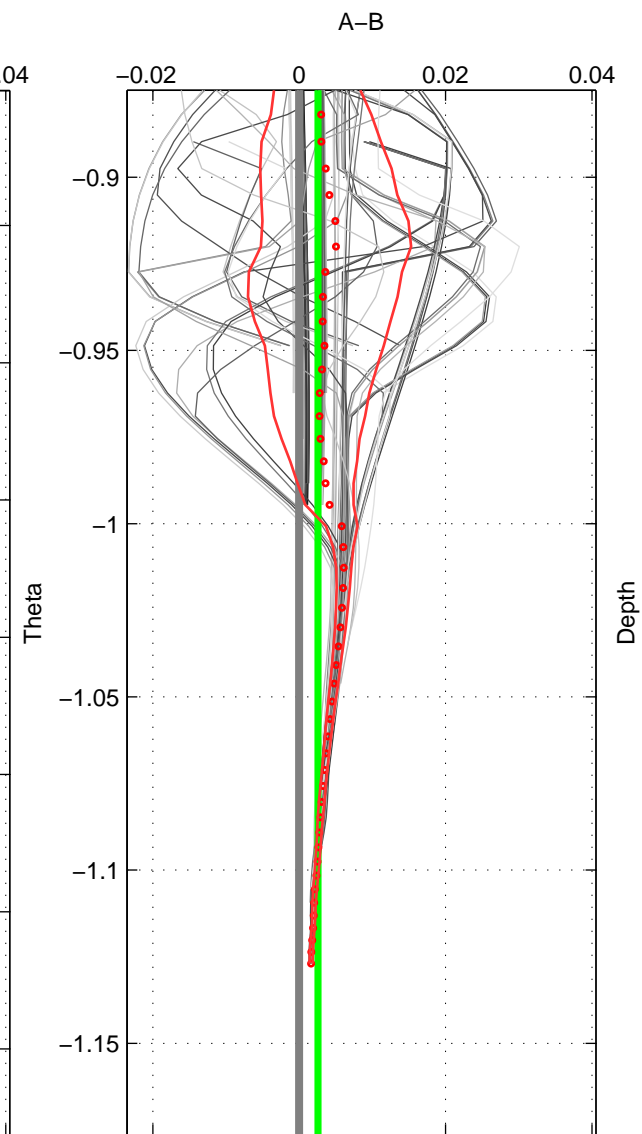

Cruise A (red). Date: Jun 2001 Cruisename: 79-58AA20010527

Cruise B (blue). Date: Nov 1996 Cruisename: 95-58JH19961030

\*\*\* "Favourite" values are means of spaces 1 2 3.

	Offset	O.StDev	Ratio	R.Stdev	Rating
SIGMA:	0.004	0.000	1.000	0.000	4
THETA:	0.003	0.000	1.000	0.000	4
DEPTH:	0.004	0.000	1.000	0.000	4
FAV.:	0.003	0.000	1.000	0.000	4

Profiles of A: 17  
 Profiles of B: 18  
 Diff profs : 75  
 WMoffset (A-B): 0.0035098  
 WMoffset stdev: 0.00041162  
 WMratio (A/B): 1.0001  
 WMratio stdev: 1.1794e-05

Quality (1-5): 4

Profiles of A: 21  
 Profiles of B: 18  
 Diff profs : 97  
 WMoffset (A-B): 0.0025754  
 WMoffset stdev: 0.00030464  
 WMratio (A/B): 1.0001  
 WMratio stdev: 8.7283e-06

Quality (1-5): 4

Profiles of A: 17  
 Profiles of B: 18  
 Diff profs : 75  
 WMoffset (A-B): 0.0041907  
 WMoffset stdev: 4.0927e-05  
 WMratio (A/B): 1.0001  
 WMratio stdev: 1.1727e-06

Quality (1-5): 4