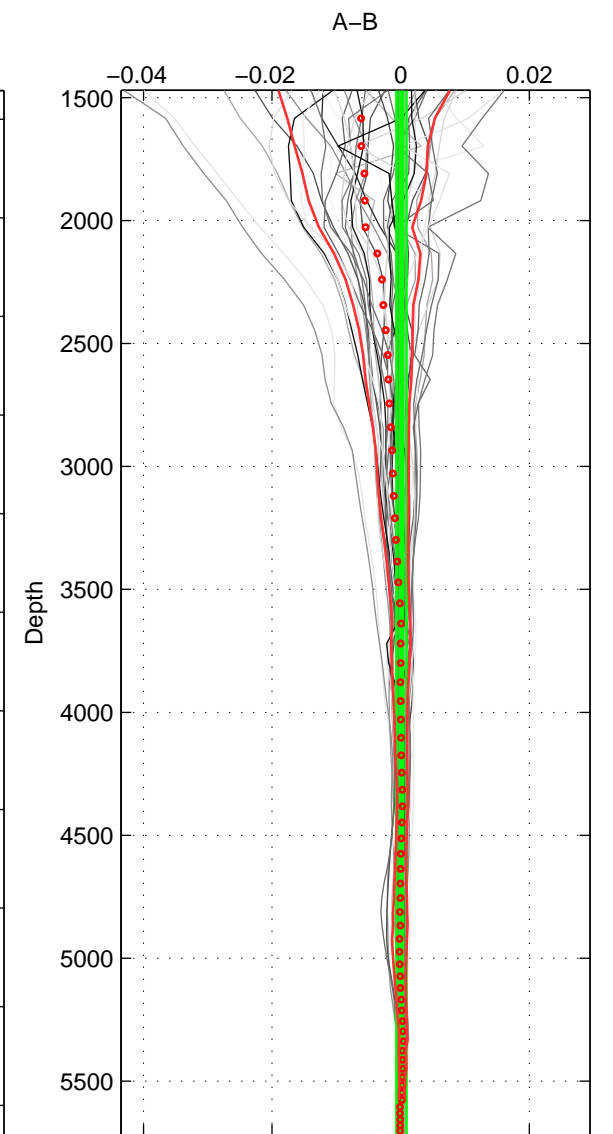

Cruise A (red). Date: Oct 2008 Cruisename: 615-49NZ20081011

Cruise B (blue). Date: Jul 2011 Cruisename: 626-49RY20110515

*** "Favourite" values are means of spaces 1 2 3.

	Offset	O.StDev	Ratio	R.Stdev	Rating
SIGMA:	0.000	0.000	1.000	0.000	5
THETA:	0.000	0.000	1.000	0.000	5
DEPTH:	0.000	0.001	1.000	0.000	5
FAV. :	0.000	0.001	1.000	0.000	5

Profiles of A: 8
 Profiles of B: 16
 Diff profs : 37
 WMoffset (A-B): 0.00021335
 WMoffset stdev: 0.00033816
 WMratio (A/B): 1
 WMratio stdev: 9.7504e-06

Quality (1-5): 5

Profiles of A: 8
 Profiles of B: 16
 Diff profs : 37
 WMoffset (A-B): 0.00033096
 WMoffset stdev: 0.00047584
 WMratio (A/B): 1
 WMratio stdev: 1.3719e-05

Quality (1-5): 5

Profiles of A: 8
 Profiles of B: 16
 Diff profs : 37
 WMoffset (A-B): 0.00011338
 WMoffset stdev: 0.0007711
 WMratio (A/B): 1
 WMratio stdev: 2.2227e-05

Quality (1-5): 5