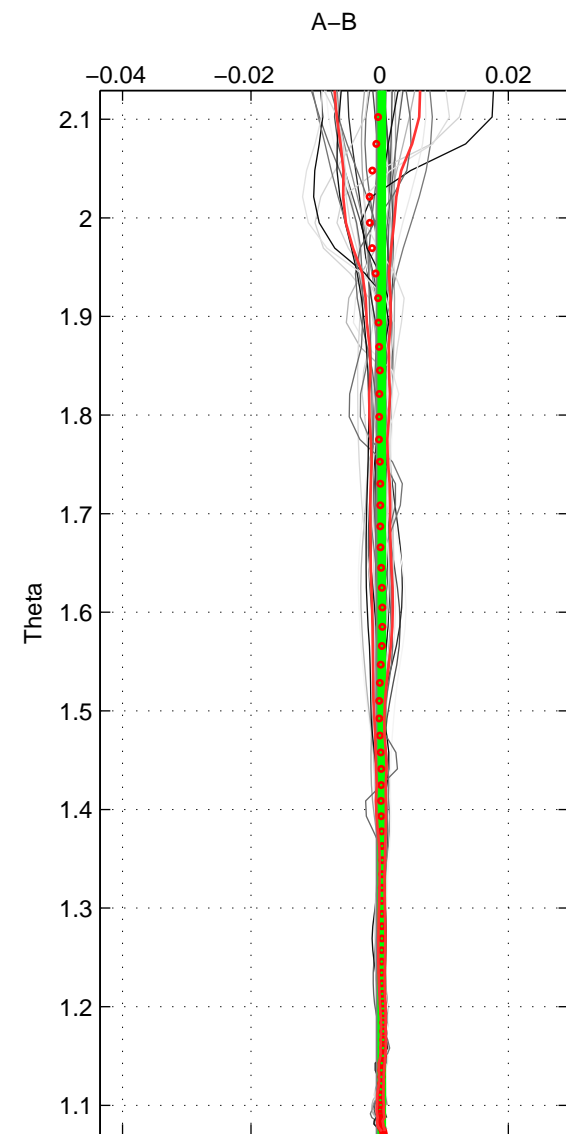

Cruise A (red). Date: Oct 2008 Cruisename: 615-49NZ20081011

Cruise B (blue). Date: Jul 2011 Cruisename: 626-49RY20110515

*** "Favourite" values are means of spaces 1 2 3.

	Offset	O.StDev	Ratio	R.Stdev	Rating
SIGMA:	0.000	0.000	1.000	0.000	5
THETA:	0.000	0.000	1.000	0.000	5
DEPTH:	0.000	0.001	1.000	0.000	5
FAV. :	0.000	0.001	1.000	0.000	5

Profiles of A: 8
 Profiles of B: 16
 Diff profs : 37
 WMoffset (A-B): 0.00021335
 WMoffset stdev: 0.00033816
 WMratio (A/B): 1
 WMratio stdev: 9.7504e-06

Quality (1-5): 5

Profiles of A: 8
 Profiles of B: 16
 Diff profs : 37
 WMoffset (A-B): 0.00033096
 WMoffset stdev: 0.00047584
 WMratio (A/B): 1
 WMratio stdev: 1.3719e-05

Quality (1-5): 5

Profiles of A: 8
 Profiles of B: 16
 Diff profs : 37
 WMoffset (A-B): 0.00011338
 WMoffset stdev: 0.0007711
 WMratio (A/B): 1
 WMratio stdev: 2.2227e-05

Quality (1-5): 5