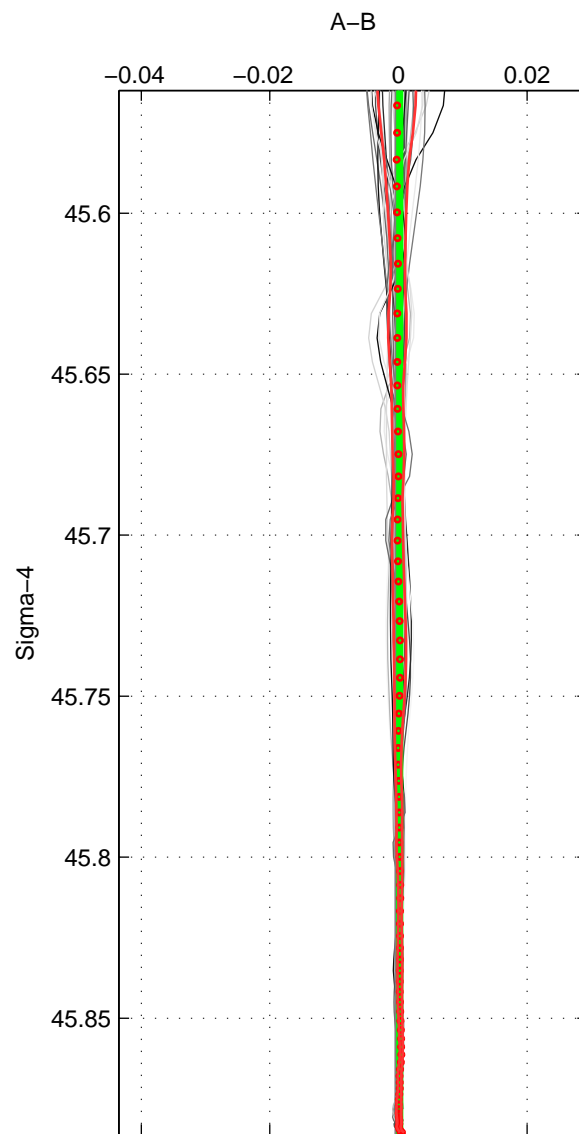

Cruise A (red). Date: Oct 2008 Cruisename: 615-49NZ20081011

Cruise B (blue). Date: Jul 2011 Cruisename: 626-49RY20110515

*** "Favourite" values are means of spaces 1 2 3.

	Offset	O.StDev	Ratio	R.Stdev	Rating
SIGMA:	0.000	0.000	1.000	0.000	5
THETA:	0.000	0.000	1.000	0.000	5
DEPTH:	0.000	0.001	1.000	0.000	5
FAV. :	0.000	0.001	1.000	0.000	5

Profiles of A: 8
 Profiles of B: 16
 Diff profs : 37
 WMoffset (A-B): 0.00021335
 WMoffset stdev: 0.00033816
 WMratio (A/B): 1
 WMratio stdev: 9.7504e-06

Quality (1-5): 5

Profiles of A: 8
 Profiles of B: 16
 Diff profs : 37
 WMoffset (A-B): 0.00033096
 WMoffset stdev: 0.00047584
 WMratio (A/B): 1
 WMratio stdev: 1.3719e-05

Quality (1-5): 5

Profiles of A: 8
 Profiles of B: 16
 Diff profs : 37
 WMoffset (A-B): 0.00011338
 WMoffset stdev: 0.0007711
 WMratio (A/B): 1
 WMratio stdev: 2.2227e-05

Quality (1-5): 5