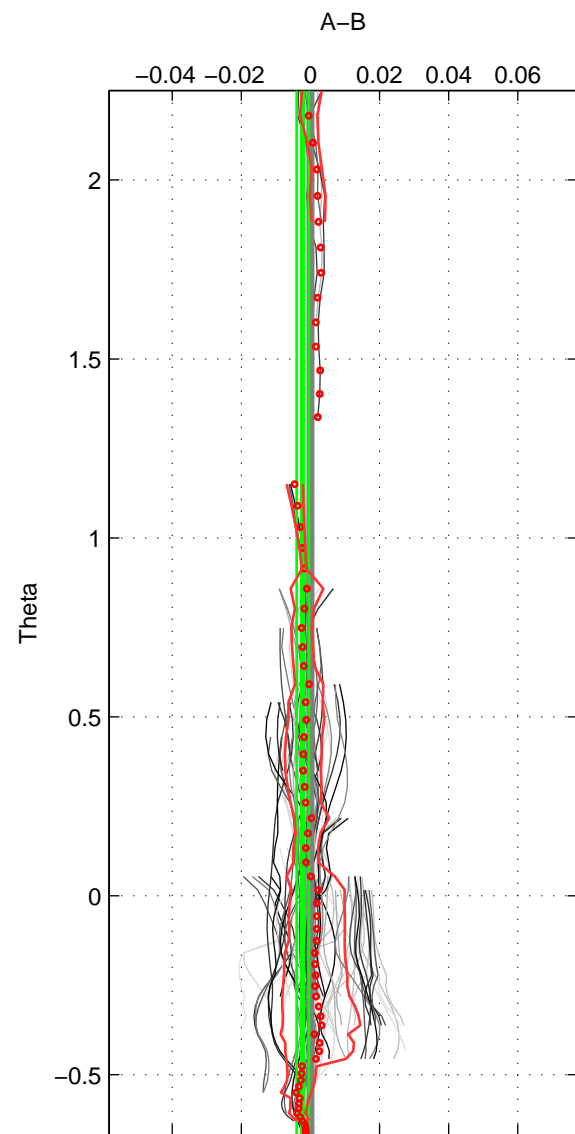

Cruise A (red). Date: Jan 2008 Cruisename: 338-09AR20071216
 Cruise B (blue). Date: Apr 2008 Cruisename: 339-09AR20080322

*** "Favourite" values are means of spaces 1 2 3.

| | Offset | O.StDev | Ratio | R.Stdev | Rating |
|--------|--------|---------|-------|---------|--------|
| SIGMA: | -0.003 | 0.003 | 1.000 | 0.000 | 5 |
| THETA: | -0.002 | 0.002 | 1.000 | 0.000 | 5 |
| DEPTH: | -0.001 | 0.010 | 1.000 | 0.000 | 5 |
| FAV.: | -0.002 | 0.005 | 1.000 | 0.000 | 5 |

Profiles of A: 15
 Profiles of B: 21
 Diff profs : 86
 WMoffset (A-B): -0.0027682
 WMoffset stdev: 0.0025399
 WMratio (A/B): 0.99992
 WMratio stdev: 7.3175e-05

Quality (1-5): 5

Profiles of A: 15
 Profiles of B: 21
 Diff profs : 86
 WMoffset (A-B): -0.0022388
 WMoffset stdev: 0.001771
 WMratio (A/B): 0.99994
 WMratio stdev: 5.1003e-05

Quality (1-5): 5

Profiles of A: 15
 Profiles of B: 22
 Diff profs : 95
 WMoffset (A-B): -0.001442
 WMoffset stdev: 0.010023
 WMratio (A/B): 0.99996
 WMratio stdev: 0.00028906

Quality (1-5): 5