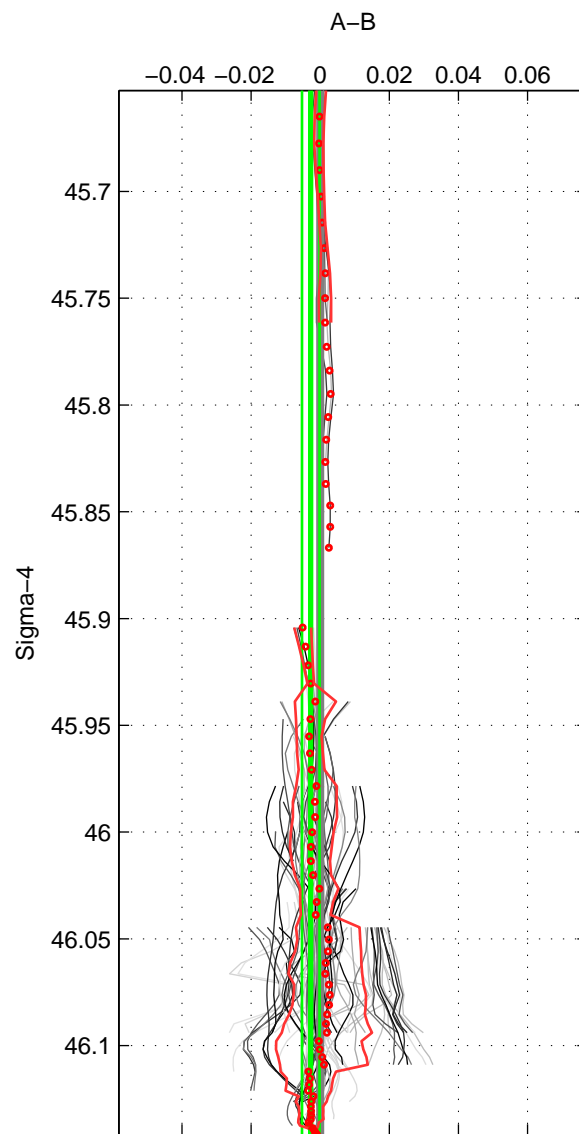

Cruise A (red). Date: Jan 2008 Cruisename: 338-09AR20071216
 Cruise B (blue). Date: Apr 2008 Cruisename: 339-09AR20080322

*** "Favourite" values are means of spaces 1 2 3.

| | Offset | O.StDev | Ratio | R.Stdev | Rating |
|--------|--------|---------|-------|---------|--------|
| SIGMA: | -0.003 | 0.003 | 1.000 | 0.000 | 5 |
| THETA: | -0.002 | 0.002 | 1.000 | 0.000 | 5 |
| DEPTH: | -0.001 | 0.010 | 1.000 | 0.000 | 5 |
| FAV.: | -0.002 | 0.005 | 1.000 | 0.000 | 5 |

Profiles of A: 15
 Profiles of B: 21
 Diff profs : 86
 WMoffset (A-B): -0.0027682
 WMoffset stdev: 0.0025399
 WMratio (A/B): 0.99992
 WMratio stdev: 7.3175e-05

Quality (1-5): 5

Profiles of A: 15
 Profiles of B: 21
 Diff profs : 86
 WMoffset (A-B): -0.0022388
 WMoffset stdev: 0.001771
 WMratio (A/B): 0.99994
 WMratio stdev: 5.1003e-05

Quality (1-5): 5

Profiles of A: 15
 Profiles of B: 22
 Diff profs : 95
 WMoffset (A-B): -0.001442
 WMoffset stdev: 0.010023
 WMratio (A/B): 0.99996
 WMratio stdev: 0.00028906

Quality (1-5): 5