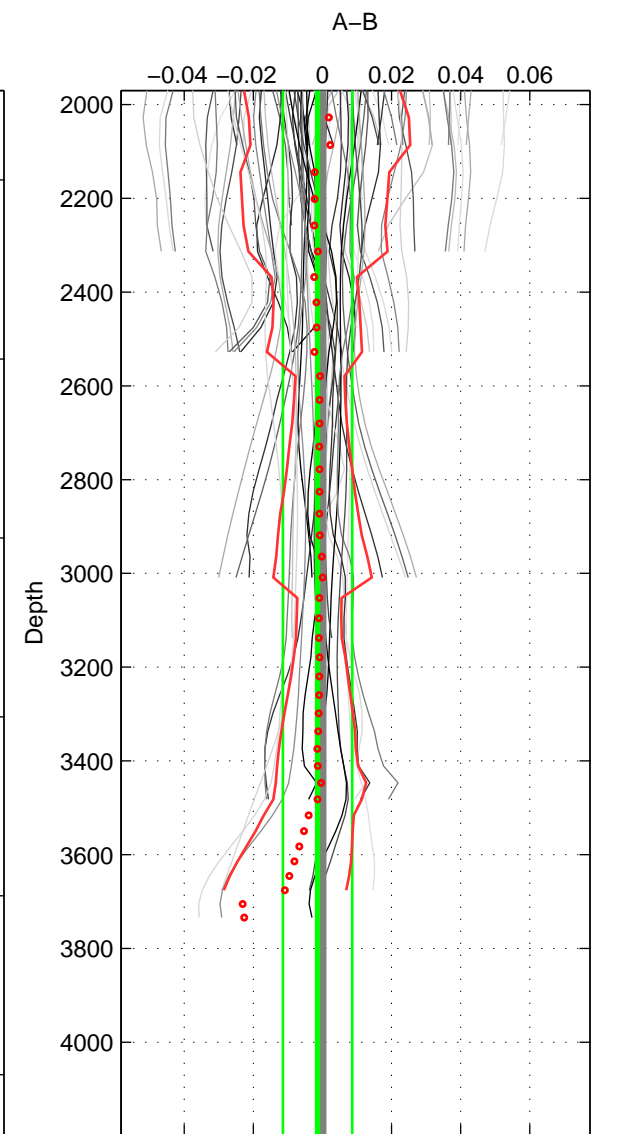

Cruise A (red). Date: Jan 2008 Cruisename: 338-09AR20071216
 Cruise B (blue). Date: Apr 2008 Cruisename: 339-09AR20080322

*** "Favourite" values are means of spaces 1 2 3.

| | Offset | O.StDev | Ratio | R.Stdev | Rating |
|--------|--------|---------|-------|---------|--------|
| SIGMA: | -0.003 | 0.003 | 1.000 | 0.000 | 5 |
| THETA: | -0.002 | 0.002 | 1.000 | 0.000 | 5 |
| DEPTH: | -0.001 | 0.010 | 1.000 | 0.000 | 5 |
| FAV.: | -0.002 | 0.005 | 1.000 | 0.000 | 5 |

Profiles of A: 15
 Profiles of B: 21
 Diff profs : 86
 WMoffset (A-B): -0.0027682
 WMoffset stdev: 0.0025399
 WMratio (A/B): 0.99992
 WMratio stdev: 7.3175e-05

Quality (1-5): 5

Profiles of A: 15
 Profiles of B: 21
 Diff profs : 86
 WMoffset (A-B): -0.0022388
 WMoffset stdev: 0.001771
 WMratio (A/B): 0.99994
 WMratio stdev: 5.1003e-05

Quality (1-5): 5

Profiles of A: 15
 Profiles of B: 22
 Diff profs : 95
 WMoffset (A-B): -0.001442
 WMoffset stdev: 0.010023
 WMratio (A/B): 0.99996
 WMratio stdev: 0.00028906

Quality (1-5): 5