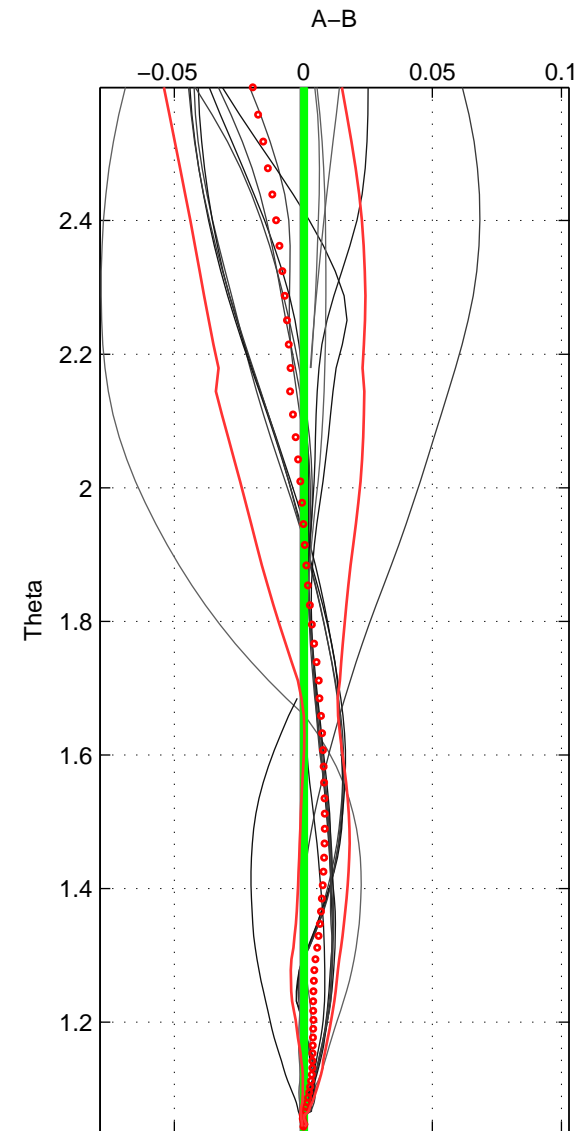

Cruise A (red). Date: Jul 2005 Cruisename: 518-33RR20050617

Cruise B (blue). Date: Jun 2005 Cruisename: 605-49NZ20050525

*** "Favourite" values are those of space 2.

	Offset	O.StDev	Ratio	R.Stdev	Rating
SIGMA:	0.003	0.002	1.000	0.000	3
THETA:	0.000	0.001	1.000	0.000	5
DEPTH:	0.001	0.001	1.000	0.000	4
FAV.:	0.000	0.001	1.000	0.000	5

Profiles of A: 8
 Profiles of B: 14
 Diff profs: 20
 WMoffset (A-B): 0.0025504
 WMoffset stdev: 0.0021447
 WMratio (A/B): 1.0001
 WMratio stdev: 6.2226e-05

Quality (1-5): 3

Profiles of A: 8
 Profiles of B: 14
 Diff profs: 16
 WMoffset (A-B): 0.00028717
 WMoffset stdev: 0.0010308
 WMratio (A/B): 1
 WMratio stdev: 2.9698e-05

Quality (1-5): 5

Profiles of A: 4
 Profiles of B: 14
 Diff profs: 8
 WMoffset (A-B): 0.00080149
 WMoffset stdev: 0.0014167
 WMratio (A/B): 1
 WMratio stdev: 4.0835e-05

Quality (1-5): 4