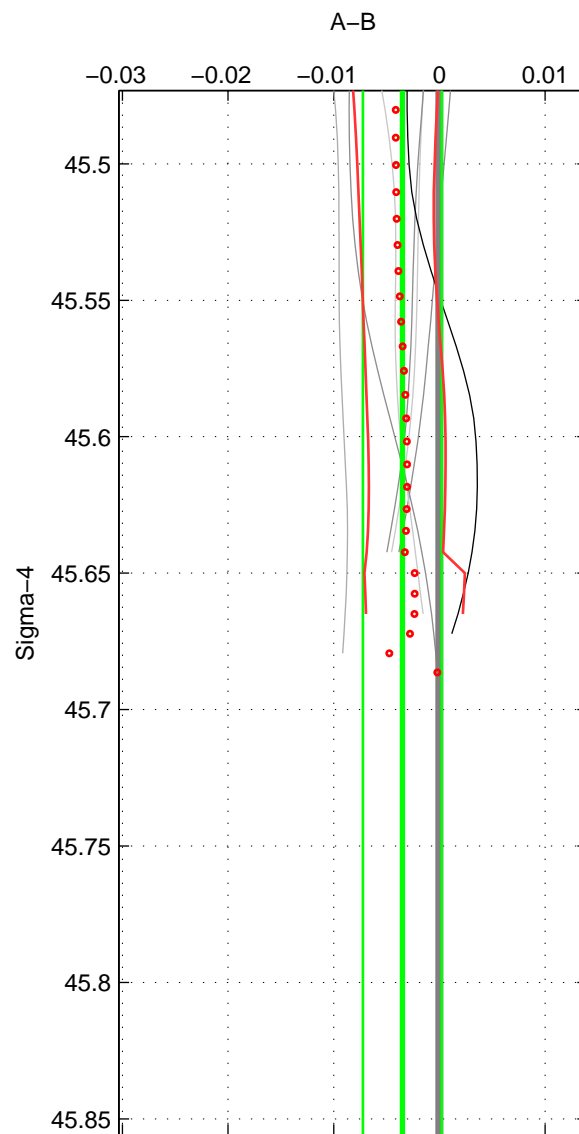

Cruise A (red). Date: Jul 1998 Cruisename: 685-49UP19980703  
 Cruise B (blue). Date: Feb 2006 Cruisename: 710-49UP20060113

\*\*\* "Favourite" values are means of spaces 1 2.

	Offset	O.StDev	Ratio	R.Stdev	Rating
SIGMA:	-0.004	0.004	1.000	0.000	3
THETA:	-0.006	0.006	1.000	0.000	3
DEPTH:	-0.010	0.002	1.000	0.000	2
FAV.:	-0.005	0.005	1.000	0.000	3

Profiles of A: 7  
 Profiles of B: 2  
 Diff profs : 7  
 WMoffset (A-B): -0.003506  
 WMoffset stdev: 0.0037374  
 WMratio (A/B): 0.9999  
 WMratio stdev: 0.00010815

Quality (1-5): 3

Profiles of A: 7  
 Profiles of B: 2  
 Diff profs : 7  
 WMoffset (A-B): -0.0059831  
 WMoffset stdev: 0.0062383  
 WMratio (A/B): 0.99983  
 WMratio stdev: 0.00018062

Quality (1-5): 3

Profiles of A: 7  
 Profiles of B: 2  
 Diff profs : 7  
 WMoffset (A-B): -0.0095866  
 WMoffset stdev: 0.0017064  
 WMratio (A/B): 0.99972  
 WMratio stdev: 4.9543e-05

Quality (1-5): 2