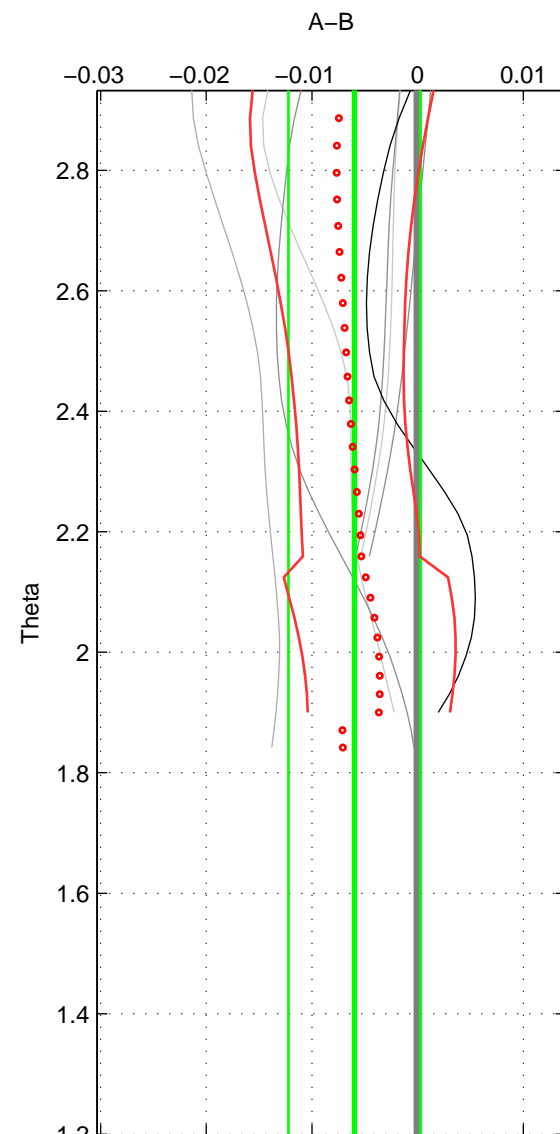

Cruise A (red). Date: Jul 1998 Cruisename: 685-49UP19980703  
 Cruise B (blue). Date: Feb 2006 Cruisename: 710-49UP20060113

\*\*\* "Favourite" values are means of spaces 1 2.

	Offset	O.StDev	Ratio	R.Stdev	Rating
SIGMA:	-0.004	0.004	1.000	0.000	3
THETA:	-0.006	0.006	1.000	0.000	3
DEPTH:	-0.010	0.002	1.000	0.000	2
FAV.:	-0.005	0.005	1.000	0.000	3

Profiles of A: 7  
 Profiles of B: 2  
 Diff profs : 7  
 WMoffset (A-B): -0.003506  
 WMoffset stdev: 0.0037374  
 WMratio (A/B): 0.9999  
 WMratio stdev: 0.00010815

Quality (1-5): 3

Profiles of A: 7  
 Profiles of B: 2  
 Diff profs : 7  
 WMoffset (A-B): -0.0059831  
 WMoffset stdev: 0.0062383  
 WMratio (A/B): 0.99983  
 WMratio stdev: 0.00018062

Quality (1-5): 3

Profiles of A: 7  
 Profiles of B: 2  
 Diff profs : 7  
 WMoffset (A-B): -0.0095866  
 WMoffset stdev: 0.0017064  
 WMratio (A/B): 0.99972  
 WMratio stdev: 4.9543e-05

Quality (1-5): 2