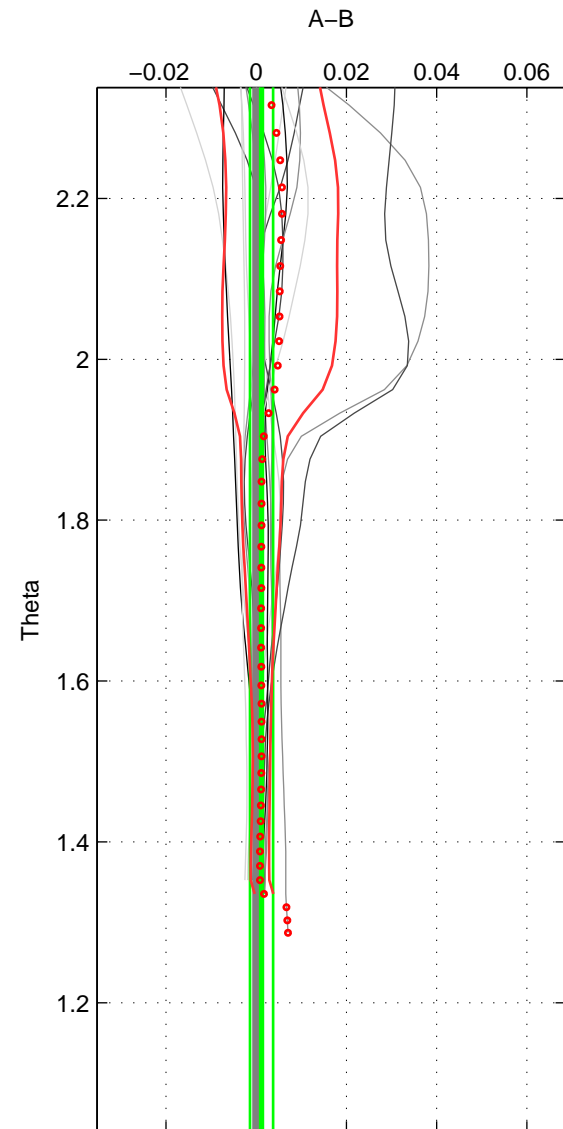

Cruise A (red). Date: Jul 2001 Cruisename: 575-49HO20010710

Cruise B (blue). Date: Sep 2007 Cruisename: 612-49NZ20070904

*** "Favourite" values are means of spaces 1 2.

| | Offset | O.StDev | Ratio | R.Stdev | Rating |
|--------|--------|---------|-------|---------|--------|
| SIGMA: | 0.001 | 0.001 | 1.000 | 0.000 | 4 |
| THETA: | 0.001 | 0.003 | 1.000 | 0.000 | 4 |
| DEPTH: | 0.001 | 0.004 | 1.000 | 0.000 | 3 |
| FAV. : | 0.001 | 0.002 | 1.000 | 0.000 | 4 |

Profiles of A: 6
 Profiles of B: 7
 Diff profs : 15
 WMoffset (A-B): 0.00051009
 WMoffset stdev: 0.0011377
 WMratio (A/B): 1
 WMratio stdev: 3.2827e-05

Quality (1-5): 4

Profiles of A: 6
 Profiles of B: 7
 Diff profs : 15
 WMoffset (A-B): 0.0011978
 WMoffset stdev: 0.0025507
 WMratio (A/B): 1
 WMratio stdev: 7.3613e-05

Quality (1-5): 4

Profiles of A: 6
 Profiles of B: 7
 Diff profs : 15
 WMoffset (A-B): 0.0011442
 WMoffset stdev: 0.004134
 WMratio (A/B): 1
 WMratio stdev: 0.00011929

Quality (1-5): 3