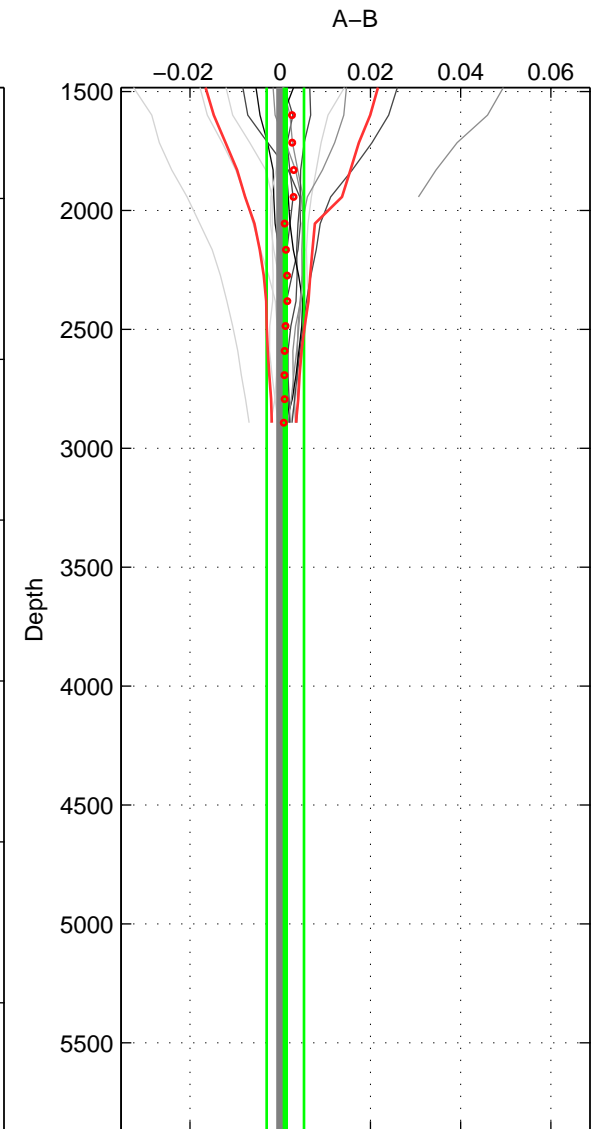

Cruise A (red). Date: Jul 2001 Cruisename: 575-49HO20010710

Cruise B (blue). Date: Sep 2007 Cruisename: 612-49NZ20070904

*** "Favourite" values are means of spaces 1 2.

| | Offset | O.StDev | Ratio | R.Stdev | Rating |
|--------|--------|---------|-------|---------|--------|
| SIGMA: | 0.001 | 0.001 | 1.000 | 0.000 | 4 |
| THETA: | 0.001 | 0.003 | 1.000 | 0.000 | 4 |
| DEPTH: | 0.001 | 0.004 | 1.000 | 0.000 | 3 |
| FAV. : | 0.001 | 0.002 | 1.000 | 0.000 | 4 |

Profiles of A: 6
 Profiles of B: 7
 Diff profs : 15
 WMoffset (A-B): 0.00051009
 WMoffset stdev: 0.0011377
 WMratio (A/B): 1
 WMratio stdev: 3.2827e-05

Quality (1-5): 4

Profiles of A: 6
 Profiles of B: 7
 Diff profs : 15
 WMoffset (A-B): 0.0011978
 WMoffset stdev: 0.0025507
 WMratio (A/B): 1
 WMratio stdev: 7.3613e-05

Quality (1-5): 4

Profiles of A: 6
 Profiles of B: 7
 Diff profs : 15
 WMoffset (A-B): 0.0011442
 WMoffset stdev: 0.004134
 WMratio (A/B): 1
 WMratio stdev: 0.00011929

Quality (1-5): 3