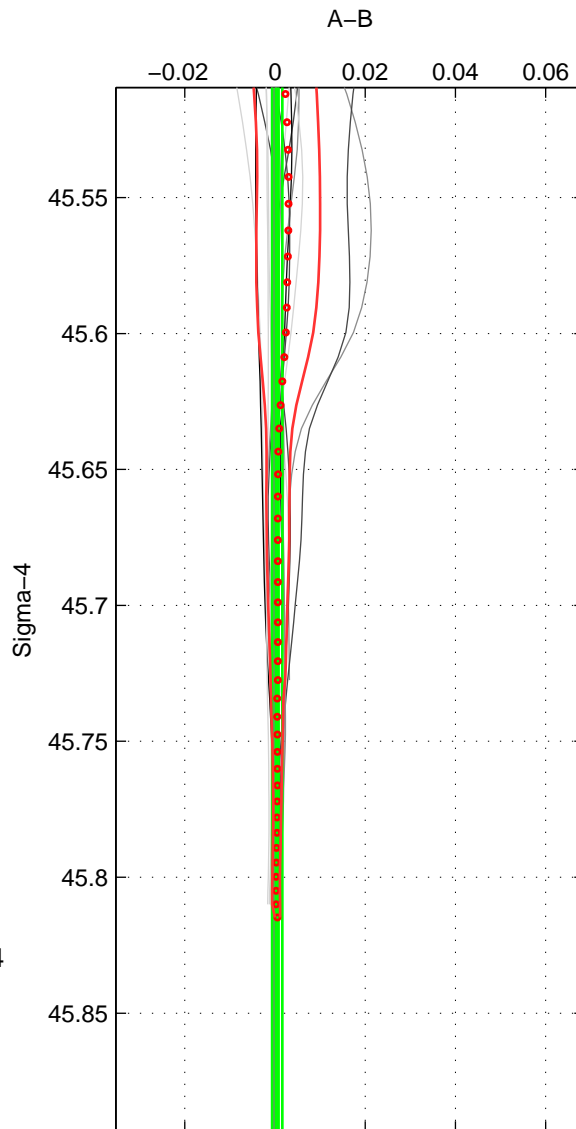

Cruise A (red). Date: Jul 2001 Cruisename: 575-49HO20010710

Cruise B (blue). Date: Sep 2007 Cruisename: 612-49NZ20070904

*** "Favourite" values are means of spaces 1 2.

| | Offset | O.StDev | Ratio | R.Stdev | Rating |
|--------|--------|---------|-------|---------|--------|
| SIGMA: | 0.001 | 0.001 | 1.000 | 0.000 | 4 |
| THETA: | 0.001 | 0.003 | 1.000 | 0.000 | 4 |
| DEPTH: | 0.001 | 0.004 | 1.000 | 0.000 | 3 |
| FAV. : | 0.001 | 0.002 | 1.000 | 0.000 | 4 |

Profiles of A: 6
 Profiles of B: 7
 Diff profs : 15
 WMoffset (A-B): 0.00051009
 WMoffset stdev: 0.0011377
 WMratio (A/B): 1
 WMratio stdev: 3.2827e-05

Quality (1-5): 4

Profiles of A: 6
 Profiles of B: 7
 Diff profs : 15
 WMoffset (A-B): 0.0011978
 WMoffset stdev: 0.0025507
 WMratio (A/B): 1
 WMratio stdev: 7.3613e-05

Quality (1-5): 4

Profiles of A: 6
 Profiles of B: 7
 Diff profs : 15
 WMoffset (A-B): 0.0011442
 WMoffset stdev: 0.004134
 WMratio (A/B): 1
 WMratio stdev: 0.00011929

Quality (1-5): 3