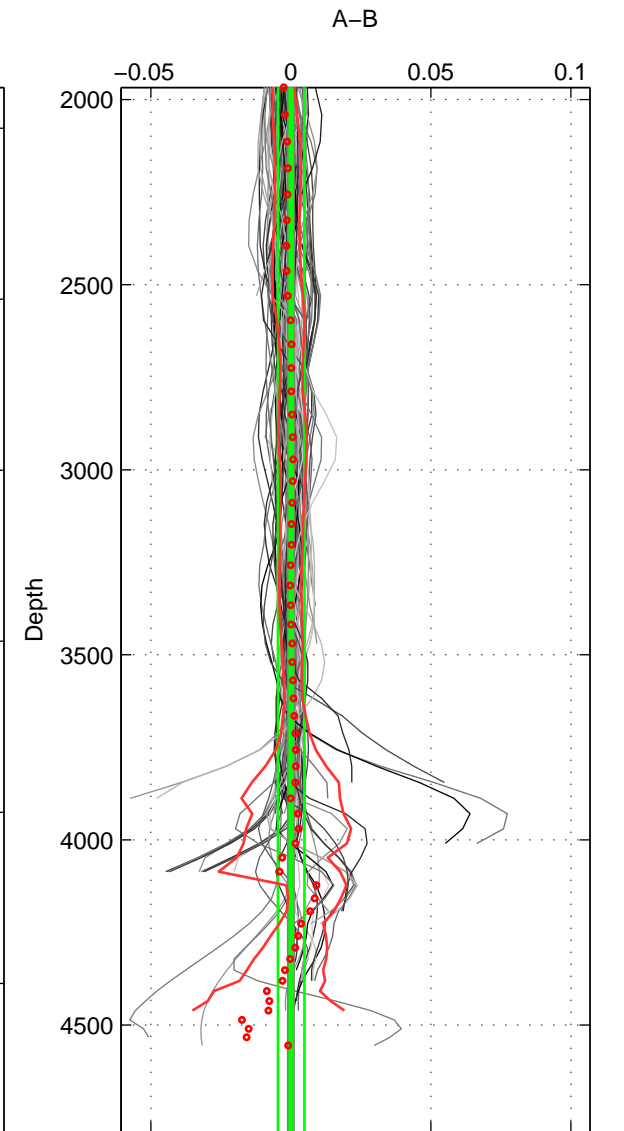

Cruise A (red). Date: Oct 1990 Cruisename: 139-06MT19901004

Cruise B (blue). Date: Sep 1995 Cruisename: 269-35LU19950909

\*\*\* "Favourite" values are means of spaces 1 2 3.

	Offset	O.StDev	Ratio	R.Stdev	Rating
SIGMA:	-0.002	0.002	1.000	0.000	5
THETA:	-0.001	0.001	1.000	0.000	5
DEPTH:	0.000	0.005	1.000	0.000	5
FAV.:	-0.001	0.003	1.000	0.000	5

Profiles of A: 22  
 Profiles of B: 40  
 Diff profs : 99  
 WMoffset (A-B): -0.0015464  
 WMoffset stdev: 0.0023116  
 WMratio (A/B): 0.99996  
 WMratio stdev: 6.6425e-05

Quality (1-5): 5

Profiles of A: 22  
 Profiles of B: 40  
 Diff profs : 99  
 WMoffset (A-B): -0.00086032  
 WMoffset stdev: 0.0011524  
 WMratio (A/B): 0.99998  
 WMratio stdev: 3.3166e-05

Quality (1-5): 5

Profiles of A: 22  
 Profiles of B: 40  
 Diff profs : 99  
 WMoffset (A-B): 0.00011879  
 WMoffset stdev: 0.0047083  
 WMratio (A/B): 1  
 WMratio stdev: 0.0001348

Quality (1-5): 5