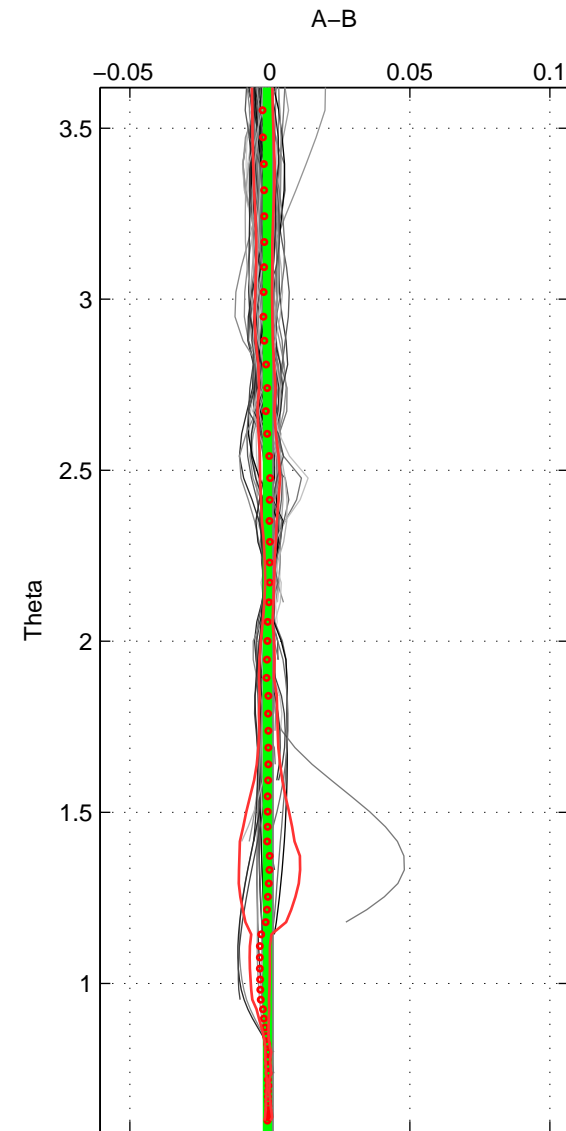

Cruise A (red). Date: Oct 1990 Cruisename: 139-06MT19901004

Cruise B (blue). Date: Sep 1995 Cruisename: 269-35LU19950909

\*\*\* "Favourite" values are means of spaces 1 2 3.

	Offset	O.StDev	Ratio	R.Stdev	Rating
SIGMA:	-0.002	0.002	1.000	0.000	5
THETA:	-0.001	0.001	1.000	0.000	5
DEPTH:	0.000	0.005	1.000	0.000	5
FAV.:	-0.001	0.003	1.000	0.000	5

Profiles of A: 22  
 Profiles of B: 40  
 Diff profs : 99  
 WMoffset (A-B): -0.0015464  
 WMoffset stdev: 0.0023116  
 WMratio (A/B): 0.99996  
 WMratio stdev: 6.6425e-05

Quality (1-5): 5

Profiles of A: 22  
 Profiles of B: 40  
 Diff profs : 99  
 WMoffset (A-B): -0.00086032  
 WMoffset stdev: 0.0011524  
 WMratio (A/B): 0.99998  
 WMratio stdev: 3.3166e-05

Quality (1-5): 5

Profiles of A: 22  
 Profiles of B: 40  
 Diff profs : 99  
 WMoffset (A-B): 0.00011879  
 WMoffset stdev: 0.0047083  
 WMratio (A/B): 1  
 WMratio stdev: 0.0001348

Quality (1-5): 5