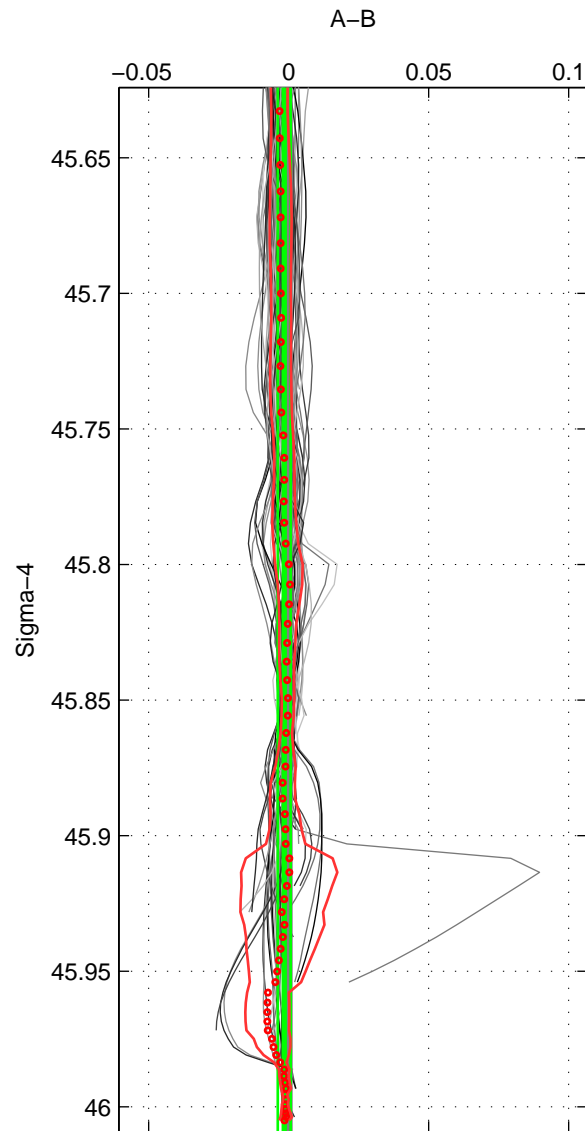

Cruise A (red). Date: Oct 1990 Cruisename: 139-06MT19901004

Cruise B (blue). Date: Sep 1995 Cruisename: 269-35LU19950909

\*\*\* "Favourite" values are means of spaces 1 2 3.

	Offset	O.StDev	Ratio	R.Stdev	Rating
SIGMA:	-0.002	0.002	1.000	0.000	5
THETA:	-0.001	0.001	1.000	0.000	5
DEPTH:	0.000	0.005	1.000	0.000	5
FAV.:	-0.001	0.003	1.000	0.000	5

Profiles of A: 22  
 Profiles of B: 40  
 Diff profs : 99  
 WMoffset (A-B): -0.0015464  
 WMoffset stdev: 0.0023116  
 WMratio (A/B): 0.99996  
 WMratio stdev: 6.6425e-05

Quality (1-5): 5

Profiles of A: 22  
 Profiles of B: 40  
 Diff profs : 99  
 WMoffset (A-B): -0.00086032  
 WMoffset stdev: 0.0011524  
 WMratio (A/B): 0.99998  
 WMratio stdev: 3.3166e-05

Quality (1-5): 5

Profiles of A: 22  
 Profiles of B: 40  
 Diff profs : 99  
 WMoffset (A-B): 0.00011879  
 WMoffset stdev: 0.0047083  
 WMratio (A/B): 1  
 WMratio stdev: 0.0001348

Quality (1-5): 5