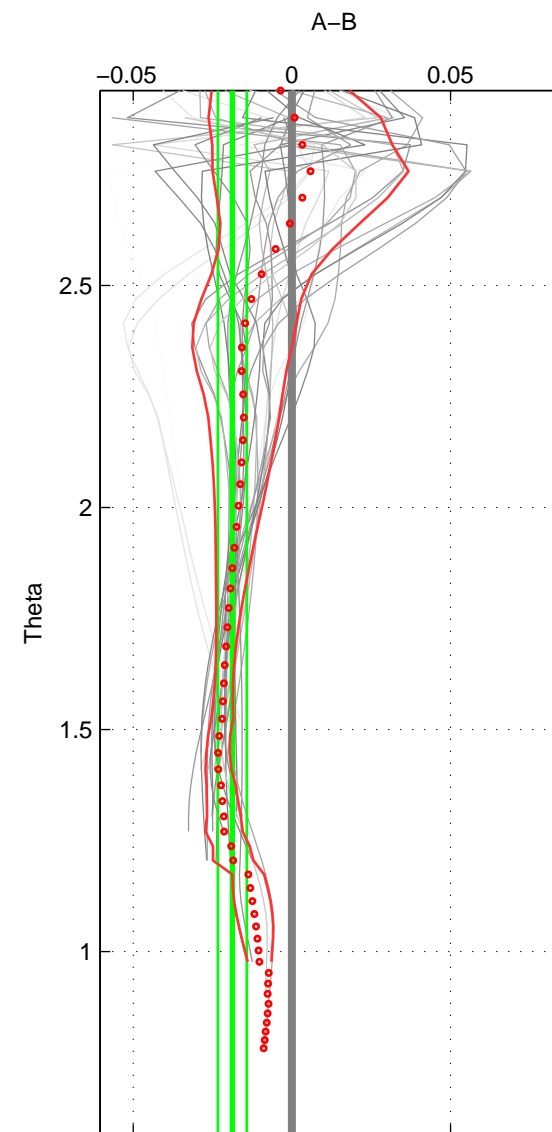

Cruise A (red). Date: Aug 1997 Cruisename: 63-34AR19970805

Cruise B (blue). Date: Nov 1996 Cruisename: 227-316N19961102

*** "Favourite" values are means of spaces 1 2 3.

	Offset	O.StDev	Ratio	R.Stdev	Rating
SIGMA:	-0.017	0.005	1.000	0.000	4
THETA:	-0.019	0.005	0.999	0.000	4
DEPTH:	-0.020	0.010	0.999	0.000	4
FAV.:	-0.019	0.006	0.999	0.000	4

Profiles of A: 5
 Profiles of B: 6
 Diff profs : 27
 WMoffset (A-B): -0.016733
 WMoffset stdev: 0.0045026
 WMratio (A/B): 0.99952
 WMratio stdev: 0.00012901

Quality (1-5): 4

Profiles of A: 5
 Profiles of B: 6
 Diff profs : 27
 WMoffset (A-B): -0.018752
 WMoffset stdev: 0.0045744
 WMratio (A/B): 0.99946
 WMratio stdev: 0.00013106

Quality (1-5): 4

Profiles of A: 5
 Profiles of B: 6
 Diff profs : 25
 WMoffset (A-B): -0.020402
 WMoffset stdev: 0.0099169
 WMratio (A/B): 0.99942
 WMratio stdev: 0.00028403

Quality (1-5): 4