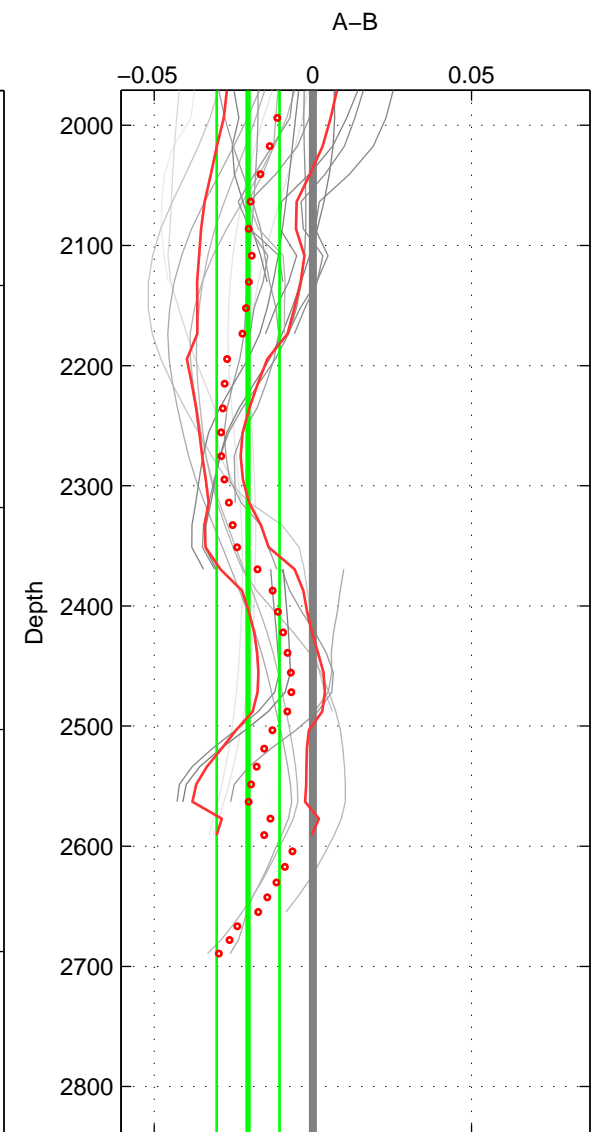

Cruise A (red). Date: Aug 1997 Cruisename: 63-34AR19970805

Cruise B (blue). Date: Nov 1996 Cruisename: 227-316N19961102

*** "Favourite" values are means of spaces 1 2 3.

	Offset	O.StDev	Ratio	R.Stdev	Rating
SIGMA:	-0.017	0.005	1.000	0.000	4
THETA:	-0.019	0.005	0.999	0.000	4
DEPTH:	-0.020	0.010	0.999	0.000	4
FAV.:	-0.019	0.006	0.999	0.000	4

Profiles of A: 5
 Profiles of B: 6
 Diff profs : 27
 WMoffset (A-B): -0.016733
 WMoffset stdev: 0.0045026
 WMratio (A/B): 0.99952
 WMratio stdev: 0.00012901

Quality (1-5): 4

Profiles of A: 5
 Profiles of B: 6
 Diff profs : 27
 WMoffset (A-B): -0.018752
 WMoffset stdev: 0.0045744
 WMratio (A/B): 0.99946
 WMratio stdev: 0.00013106

Quality (1-5): 4

Profiles of A: 5
 Profiles of B: 6
 Diff profs : 25
 WMoffset (A-B): -0.020402
 WMoffset stdev: 0.0099169
 WMratio (A/B): 0.99942
 WMratio stdev: 0.00028403

Quality (1-5): 4