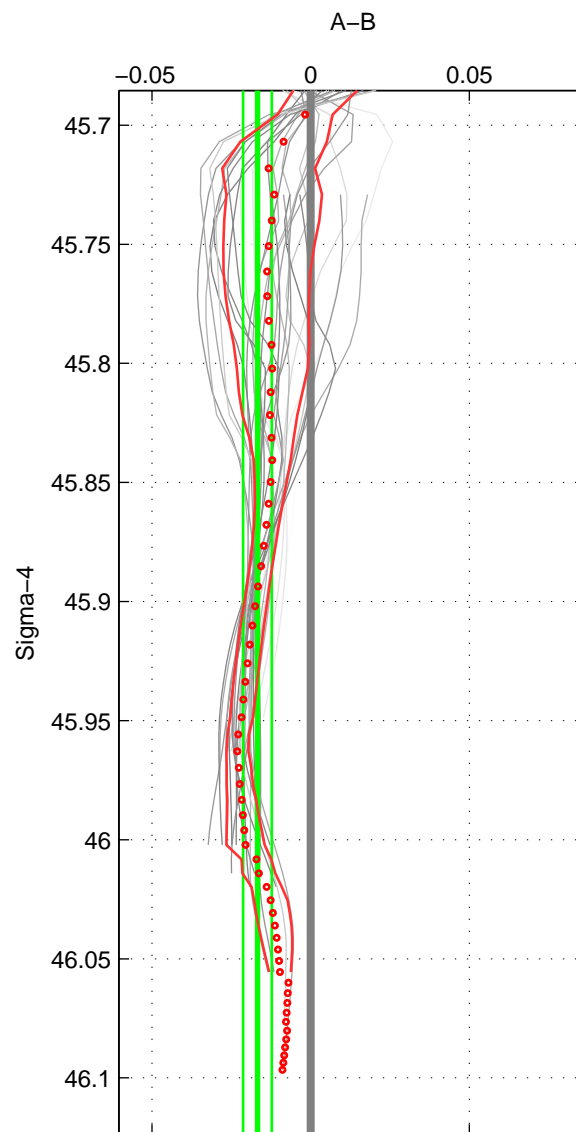

Cruise A (red). Date: Aug 1997 Cruisename: 63-34AR19970805

Cruise B (blue). Date: Nov 1996 Cruisename: 227-316N19961102

*** "Favourite" values are means of spaces 1 2 3.

	Offset	O.StDev	Ratio	R.Stdev	Rating
SIGMA:	-0.017	0.005	1.000	0.000	4
THETA:	-0.019	0.005	0.999	0.000	4
DEPTH:	-0.020	0.010	0.999	0.000	4
FAV.:	-0.019	0.006	0.999	0.000	4

Profiles of A: 5
 Profiles of B: 6
 Diff profs : 27
 WMoffset (A-B): -0.016733
 WMoffset stdev: 0.0045026
 WMratio (A/B): 0.99952
 WMratio stdev: 0.00012901

Quality (1-5): 4

Profiles of A: 5
 Profiles of B: 6
 Diff profs : 27
 WMoffset (A-B): -0.018752
 WMoffset stdev: 0.0045744
 WMratio (A/B): 0.99946
 WMratio stdev: 0.00013106

Quality (1-5): 4

Profiles of A: 5
 Profiles of B: 6
 Diff profs : 25
 WMoffset (A-B): -0.020402
 WMoffset stdev: 0.0099169
 WMratio (A/B): 0.99942
 WMratio stdev: 0.00028403

Quality (1-5): 4