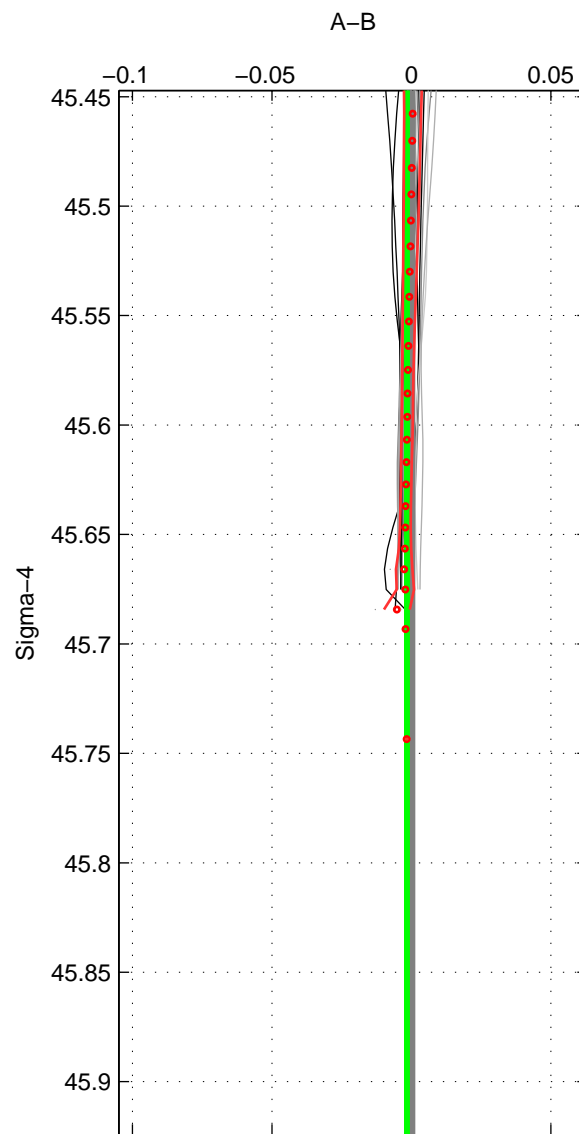

Cruise A (red). Date: Oct 1998 Cruisename: 686-49UP19980916  
 Cruise B (blue). Date: Feb 2004 Cruisename: 702-49UP20040114

\*\*\* "Favourite" values are those of space 2.

	Offset	O.StDev	Ratio	R.Stdev	Rating
SIGMA:	-0.002	0.001	1.000	0.000	4
THETA:	-0.000	0.000	1.000	0.000	5
DEPTH:	-0.001	0.001	1.000	0.000	3
FAV. :	-0.000	0.000	1.000	0.000	5

Profiles of A: 27  
 Profiles of B: 24  
 Diff profs : 44  
 WMoffset (A-B): -0.0016473  
 WMoffset stdev: 0.00054274  
 WMratio (A/B): 0.99995  
 WMratio stdev: 1.5646e-05

Quality (1-5): 4

Profiles of A: 27  
 Profiles of B: 24  
 Diff profs : 47  
 WMoffset (A-B): -0.00024067  
 WMoffset stdev: 0.00015979  
 WMratio (A/B): 0.99999  
 WMratio stdev: 4.6081e-06

Quality (1-5): 5

Profiles of A: 21  
 Profiles of B: 24  
 Diff profs : 36  
 WMoffset (A-B): -0.00068373  
 WMoffset stdev: 0.00053572  
 WMratio (A/B): 0.99998  
 WMratio stdev: 1.5457e-05

Quality (1-5): 3