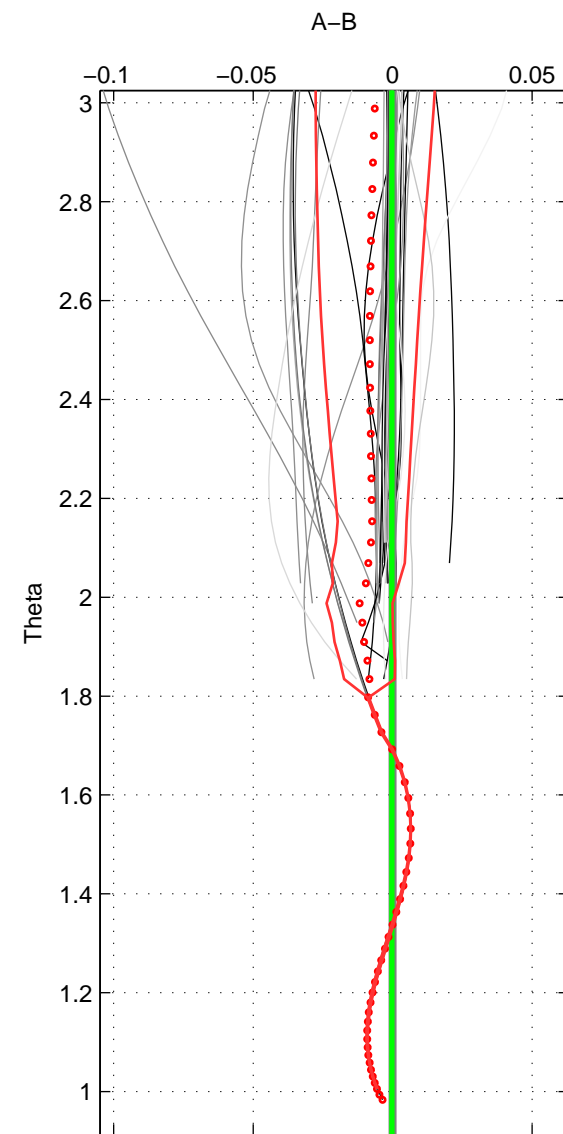

Cruise A (red). Date: Oct 1998 Cruisename: 686-49UP19980916  
 Cruise B (blue). Date: Feb 2004 Cruisename: 702-49UP20040114

\*\*\* "Favourite" values are those of space 2.

	Offset	O.StDev	Ratio	R.Stdev	Rating
SIGMA:	-0.002	0.001	1.000	0.000	4
THETA:	-0.000	0.000	1.000	0.000	5
DEPTH:	-0.001	0.001	1.000	0.000	3
FAV. :	-0.000	0.000	1.000	0.000	5

Profiles of A: 27  
 Profiles of B: 24  
 Diff profs : 44  
 WMoffset (A-B): -0.0016473  
 WMoffset stdev: 0.00054274  
 WMratio (A/B): 0.99995  
 WMratio stdev: 1.5646e-05

Quality (1-5): 4

Profiles of A: 27  
 Profiles of B: 24  
 Diff profs : 47  
 WMoffset (A-B): -0.00024067  
 WMoffset stdev: 0.00015979  
 WMratio (A/B): 0.99999  
 WMratio stdev: 4.6081e-06

Quality (1-5): 5

Profiles of A: 21  
 Profiles of B: 24  
 Diff profs : 36  
 WMoffset (A-B): -0.00068373  
 WMoffset stdev: 0.00053572  
 WMratio (A/B): 0.99998  
 WMratio stdev: 1.5457e-05

Quality (1-5): 3