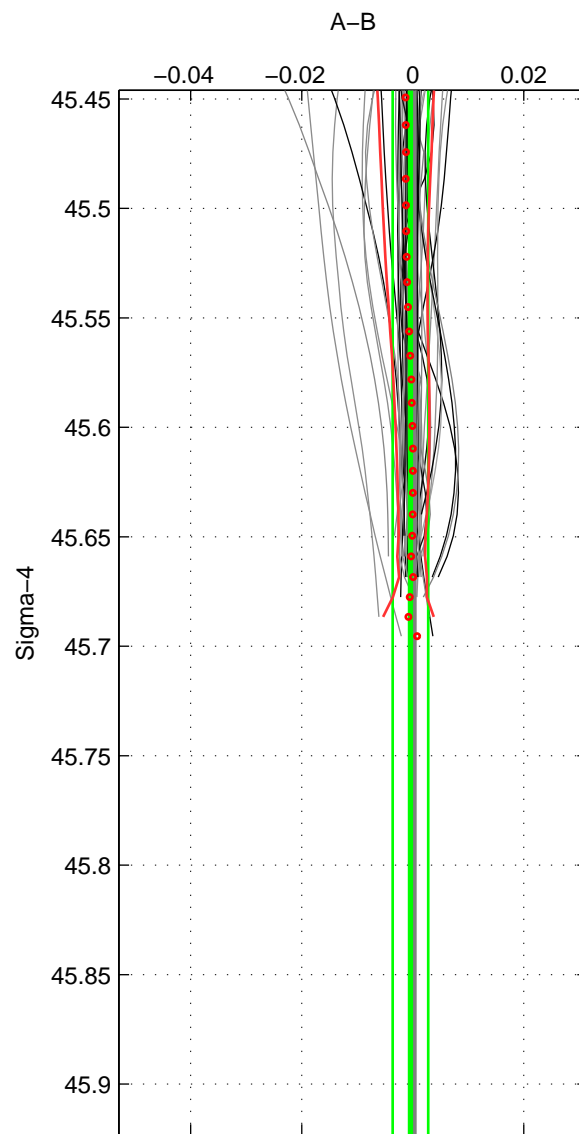

Cruise A (red). Date: Feb 2003 Cruisename: 660-49UF20030225

Cruise B (blue). Date: Jul 2008 Cruisename: 678-49UF20080617

\*\*\* "Favourite" values are those of space 2.

	Offset	O.StDev	Ratio	R.Stdev	Rating
SIGMA:	-0.000	0.003	1.000	0.000	4
THETA:	-0.001	0.005	1.000	0.000	5
DEPTH:	-0.001	0.001	1.000	0.000	3
FAV. :	-0.001	0.005	1.000	0.000	5

Profiles of A: 42  
 Profiles of B: 27  
 Diff profs : 63  
 WMoffset (A-B): -0.00042217  
 WMoffset stdev: 0.0032055  
 WMratio (A/B): 0.99999  
 WMratio stdev: 9.2652e-05

Quality (1-5): 4

Profiles of A: 42  
 Profiles of B: 27  
 Diff profs : 63  
 WMoffset (A-B): -0.0010692  
 WMoffset stdev: 0.0052325  
 WMratio (A/B): 0.99997  
 WMratio stdev: 0.00015131

Quality (1-5): 5

Profiles of A: 42  
 Profiles of B: 27  
 Diff profs : 63  
 WMoffset (A-B): -0.00078834  
 WMoffset stdev: 0.0010081  
 WMratio (A/B): 0.99998  
 WMratio stdev: 2.9162e-05

Quality (1-5): 3