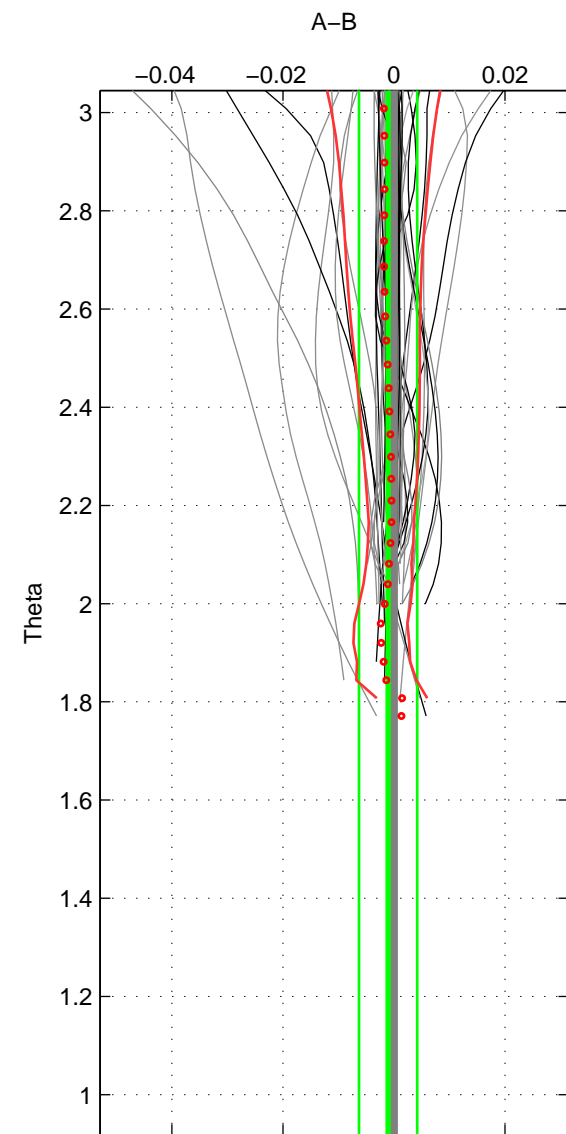

Cruise A (red). Date: Feb 2003 Cruisename: 660-49UF20030225

Cruise B (blue). Date: Jul 2008 Cruisename: 678-49UF20080617

\*\*\* "Favourite" values are those of space 2.

	Offset	O.StDev	Ratio	R.Stdev	Rating
SIGMA:	-0.000	0.003	1.000	0.000	4
THETA:	-0.001	0.005	1.000	0.000	5
DEPTH:	-0.001	0.001	1.000	0.000	3
FAV. :	-0.001	0.005	1.000	0.000	5

Profiles of A: 42  
 Profiles of B: 27  
 Diff profs : 63  
 WMoffset (A-B): -0.00042217  
 WMoffset stdev: 0.0032055  
 WMratio (A/B): 0.99999  
 WMratio stdev: 9.2652e-05

Quality (1-5): 4

Profiles of A: 42  
 Profiles of B: 27  
 Diff profs : 63  
 WMoffset (A-B): -0.0010692  
 WMoffset stdev: 0.0052325  
 WMratio (A/B): 0.99997  
 WMratio stdev: 0.00015131

Quality (1-5): 5

Profiles of A: 42  
 Profiles of B: 27  
 Diff profs : 63  
 WMoffset (A-B): -0.00078834  
 WMoffset stdev: 0.0010081  
 WMratio (A/B): 0.99998  
 WMratio stdev: 2.9162e-05

Quality (1-5): 3