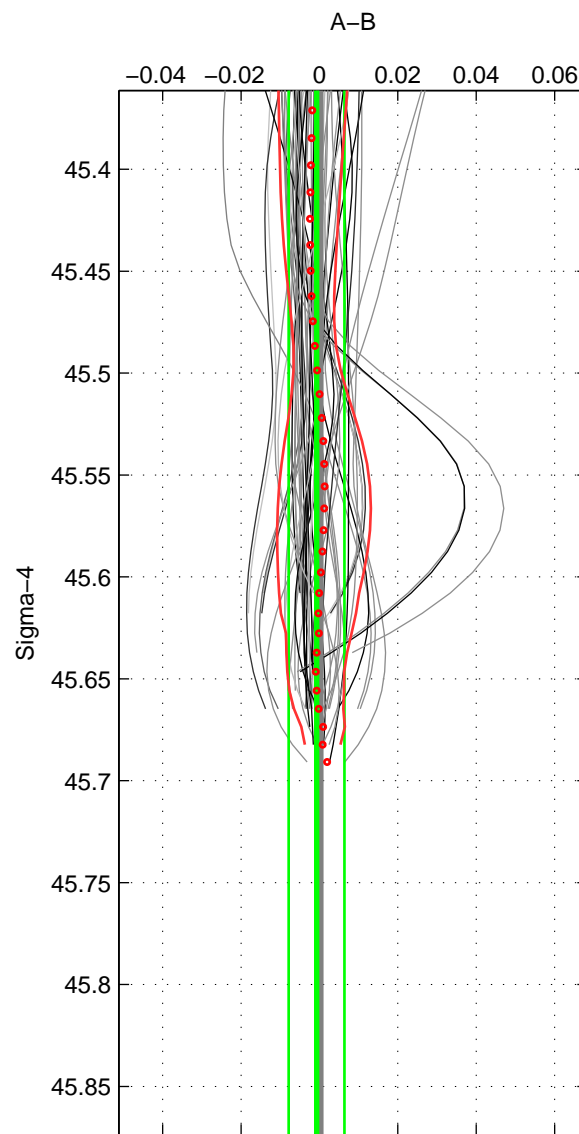

Cruise A (red). Date: Jul 2001 Cruisename: 656-49UF20010710
 Cruise B (blue). Date: Jul 2006 Cruisename: 712-49UP20060630

*** "Favourite" values are means of spaces 1 2.

	Offset	O.StDev	Ratio	R.Stdev	Rating
SIGMA:	-0.001	0.007	1.000	0.000	5
THETA:	-0.000	0.010	1.000	0.000	5
DEPTH:	0.002	0.000	1.000	0.000	3
FAV. :	-0.001	0.009	1.000	0.000	5

Profiles of A: 37
 Profiles of B: 16
 Diff profs : 52
 WMoffset (A-B): -0.00073254
 WMoffset stdev: 0.007115
 WMratio (A/B): 0.99998
 WMratio stdev: 0.00020587

Quality (1-5): 5

Profiles of A: 37
 Profiles of B: 16
 Diff profs : 52
 WMoffset (A-B): -0.00041248
 WMoffset stdev: 0.010461
 WMratio (A/B): 0.99999
 WMratio stdev: 0.00030271

Quality (1-5): 5

Profiles of A: 37
 Profiles of B: 16
 Diff profs : 52
 WMoffset (A-B): 0.001768
 WMoffset stdev: 0.00019592
 WMratio (A/B): 1.0001
 WMratio stdev: 5.6763e-06

Quality (1-5): 3

Please note that statistics are bad.