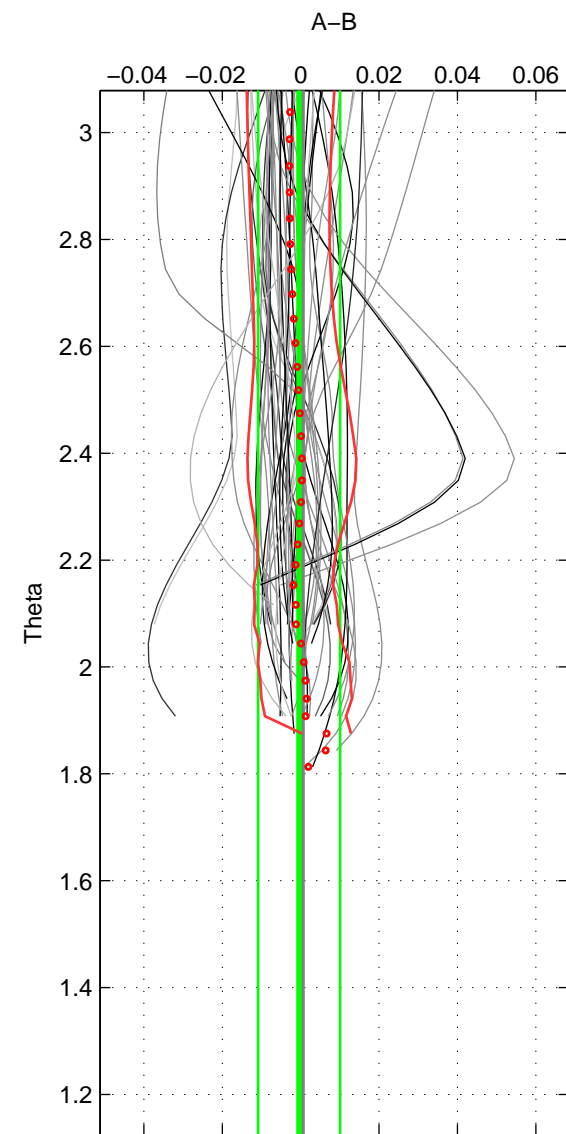

Cruise A (red). Date: Jul 2001 Cruisename: 656-49UF20010710
 Cruise B (blue). Date: Jul 2006 Cruisename: 712-49UP20060630

*** "Favourite" values are means of spaces 1 2.

	Offset	O.StDev	Ratio	R.Stdev	Rating
SIGMA:	-0.001	0.007	1.000	0.000	5
THETA:	-0.000	0.010	1.000	0.000	5
DEPTH:	0.002	0.000	1.000	0.000	3
FAV. :	-0.001	0.009	1.000	0.000	5

Profiles of A: 37
 Profiles of B: 16
 Diff profs : 52
 WMoffset (A-B): -0.00073254
 WMoffset stdev: 0.007115
 WMratio (A/B): 0.99998
 WMratio stdev: 0.00020587

Quality (1-5): 5

Profiles of A: 37
 Profiles of B: 16
 Diff profs : 52
 WMoffset (A-B): -0.00041248
 WMoffset stdev: 0.010461
 WMratio (A/B): 0.99999
 WMratio stdev: 0.00030271

Quality (1-5): 5

Profiles of A: 37
 Profiles of B: 16
 Diff profs : 52
 WMoffset (A-B): 0.001768
 WMoffset stdev: 0.00019592
 WMratio (A/B): 1.0001
 WMratio stdev: 5.6763e-06

Quality (1-5): 3

Please note that statistics are bad.