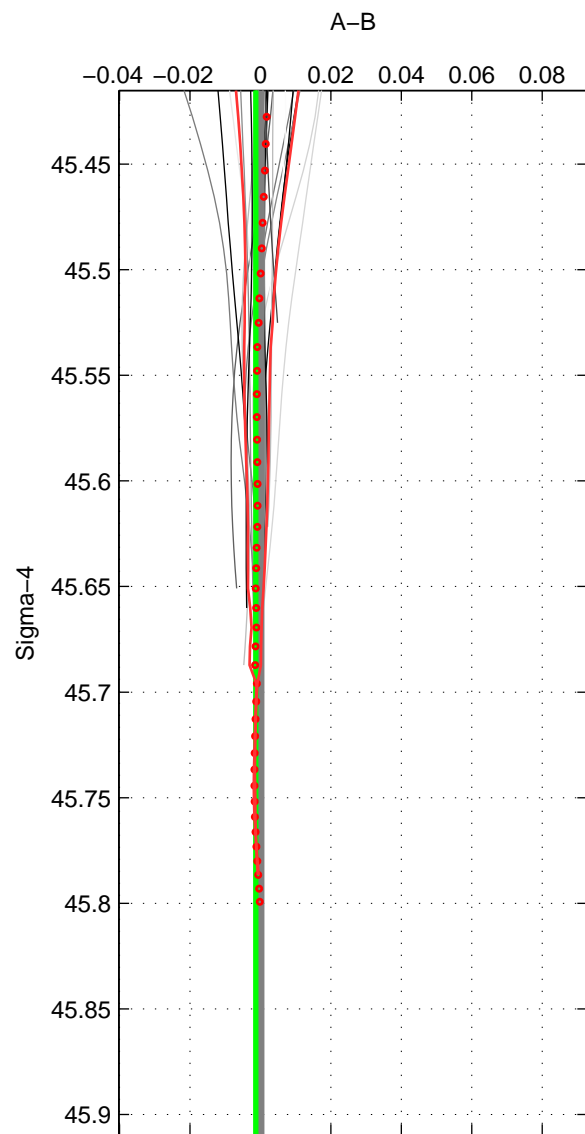

Cruise A (red). Date: Nov 2001 Cruisename: 695-49UP20011010  
 Cruise B (blue). Date: Feb 2005 Cruisename: 706-49UP20050114

\*\*\* "Favourite" values are means of spaces 1 2.

	Offset	O.StDev	Ratio	R.Stdev	Rating
SIGMA:	-0.001	0.000	1.000	0.000	4
THETA:	-0.002	0.000	1.000	0.000	4
DEPTH:	-0.002	0.001	1.000	0.000	3
FAV. :	-0.001	0.000	1.000	0.000	4

Profiles of A: 13  
 Profiles of B: 31  
 Diff profs : 23  
 WMoffset (A-B): -0.0013294  
 WMoffset stdev: 7.529e-05  
 WMratio (A/B): 0.99996  
 WMratio stdev: 2.1723e-06

Quality (1-5): 4

Profiles of A: 13  
 Profiles of B: 31  
 Diff profs : 23  
 WMoffset (A-B): -0.0016517  
 WMoffset stdev: 9.8254e-05  
 WMratio (A/B): 0.99995  
 WMratio stdev: 2.8396e-06

Quality (1-5): 4

Profiles of A: 13  
 Profiles of B: 31  
 Diff profs : 23  
 WMoffset (A-B): -0.0019159  
 WMoffset stdev: 0.00066037  
 WMratio (A/B): 0.99994  
 WMratio stdev: 1.9052e-05

Quality (1-5): 3