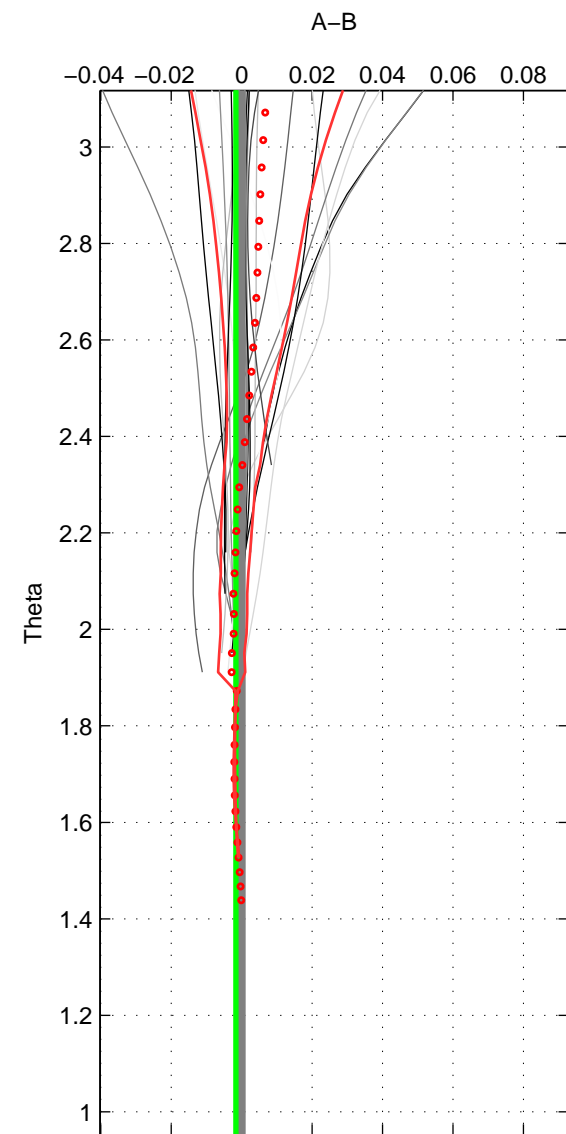

Cruise A (red). Date: Nov 2001 Cruisename: 695-49UP20011010  
 Cruise B (blue). Date: Feb 2005 Cruisename: 706-49UP20050114

\*\*\* "Favourite" values are means of spaces 1 2.

	Offset	O.StDev	Ratio	R.Stdev	Rating
SIGMA:	-0.001	0.000	1.000	0.000	4
THETA:	-0.002	0.000	1.000	0.000	4
DEPTH:	-0.002	0.001	1.000	0.000	3
FAV. :	-0.001	0.000	1.000	0.000	4

Profiles of A: 13  
 Profiles of B: 31  
 Diff profs : 23  
 WMoffset (A-B): -0.0013294  
 WMoffset stdev: 7.529e-05  
 WMratio (A/B): 0.99996  
 WMratio stdev: 2.1723e-06

Quality (1-5): 4

Profiles of A: 13  
 Profiles of B: 31  
 Diff profs : 23  
 WMoffset (A-B): -0.0016517  
 WMoffset stdev: 9.8254e-05  
 WMratio (A/B): 0.99995  
 WMratio stdev: 2.8396e-06

Quality (1-5): 4

Profiles of A: 13  
 Profiles of B: 31  
 Diff profs : 23  
 WMoffset (A-B): -0.0019159  
 WMoffset stdev: 0.00066037  
 WMratio (A/B): 0.99994  
 WMratio stdev: 1.9052e-05

Quality (1-5): 3