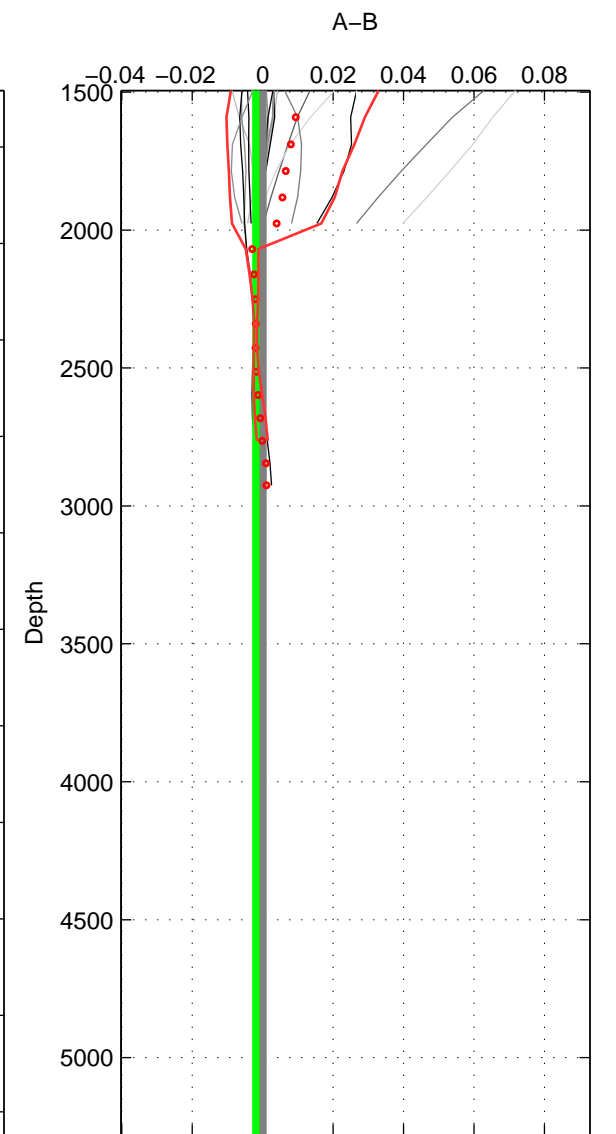

Cruise A (red). Date: Nov 2001 Cruisename: 695-49UP20011010  
 Cruise B (blue). Date: Feb 2005 Cruisename: 706-49UP20050114

\*\*\* "Favourite" values are means of spaces 1 2.

	Offset	O.StDev	Ratio	R.Stdev	Rating
SIGMA:	-0.001	0.000	1.000	0.000	4
THETA:	-0.002	0.000	1.000	0.000	4
DEPTH:	-0.002	0.001	1.000	0.000	3
FAV. :	-0.001	0.000	1.000	0.000	4

Profiles of A: 13  
 Profiles of B: 31  
 Diff profs : 23  
 WMoffset (A-B): -0.0013294  
 WMoffset stdev: 7.529e-05  
 WMratio (A/B): 0.99996  
 WMratio stdev: 2.1723e-06

Quality (1-5): 4

Profiles of A: 13  
 Profiles of B: 31  
 Diff profs : 23  
 WMoffset (A-B): -0.0016517  
 WMoffset stdev: 9.8254e-05  
 WMratio (A/B): 0.99995  
 WMratio stdev: 2.8396e-06

Quality (1-5): 4

Profiles of A: 13  
 Profiles of B: 31  
 Diff profs : 23  
 WMoffset (A-B): -0.0019159  
 WMoffset stdev: 0.00066037  
 WMratio (A/B): 0.99994  
 WMratio stdev: 1.9052e-05

Quality (1-5): 3