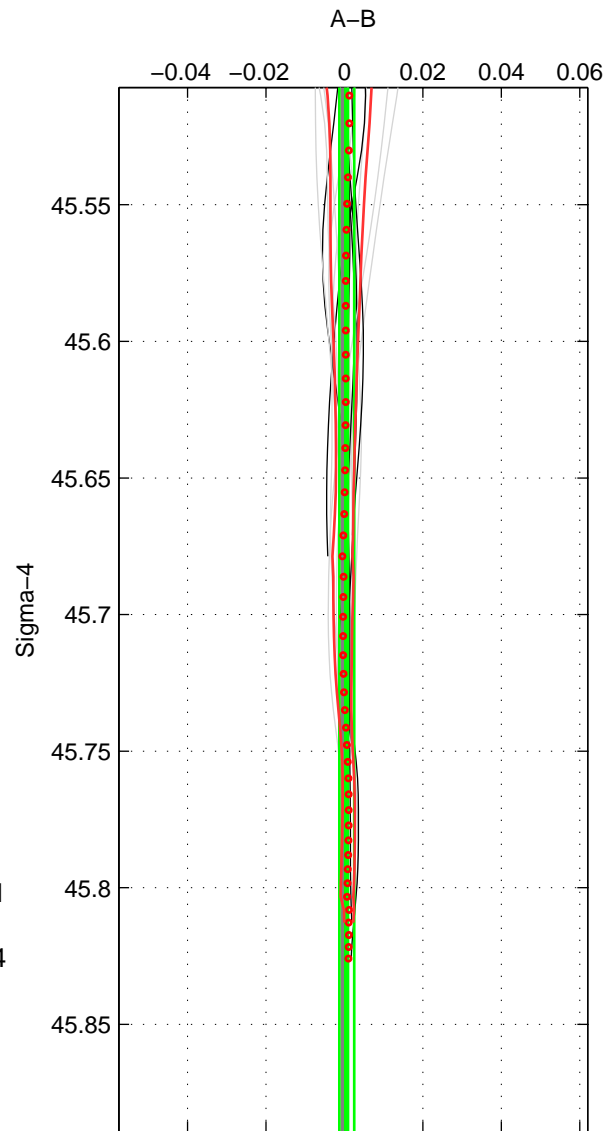

Cruise A (red). Date: Jun 2000 Cruisename: 571-49HO20000601

Cruise B (blue). Date: Jun 2001 Cruisename: 591-49NZ20010604

\*\*\* "Favourite" values are means of spaces 1 2.

	Offset	O.StDev	Ratio	R.Stdev	Rating
SIGMA:	0.001	0.002	1.000	0.000	4
THETA:	0.001	0.003	1.000	0.000	4
DEPTH:	-0.003	0.006	1.000	0.000	3
FAV.:	0.001	0.002	1.000	0.000	4

Profiles of A: 5  
 Profiles of B: 7  
 Diff profs : 16  
 WMoffset (A-B): 0.00059947  
 WMoffset stdev: 0.0019041  
 WMratio (A/B): 1  
 WMratio stdev: 5.498e-05

Quality (1-5): 4

Profiles of A: 5  
 Profiles of B: 7  
 Diff profs : 16  
 WMoffset (A-B): 0.00096087  
 WMoffset stdev: 0.0026517  
 WMratio (A/B): 1  
 WMratio stdev: 7.6552e-05

Quality (1-5): 4

Profiles of A: 5  
 Profiles of B: 7  
 Diff profs : 16  
 WMoffset (A-B): -0.0033542  
 WMoffset stdev: 0.0057702  
 WMratio (A/B): 0.9999  
 WMratio stdev: 0.00016646

Quality (1-5): 3