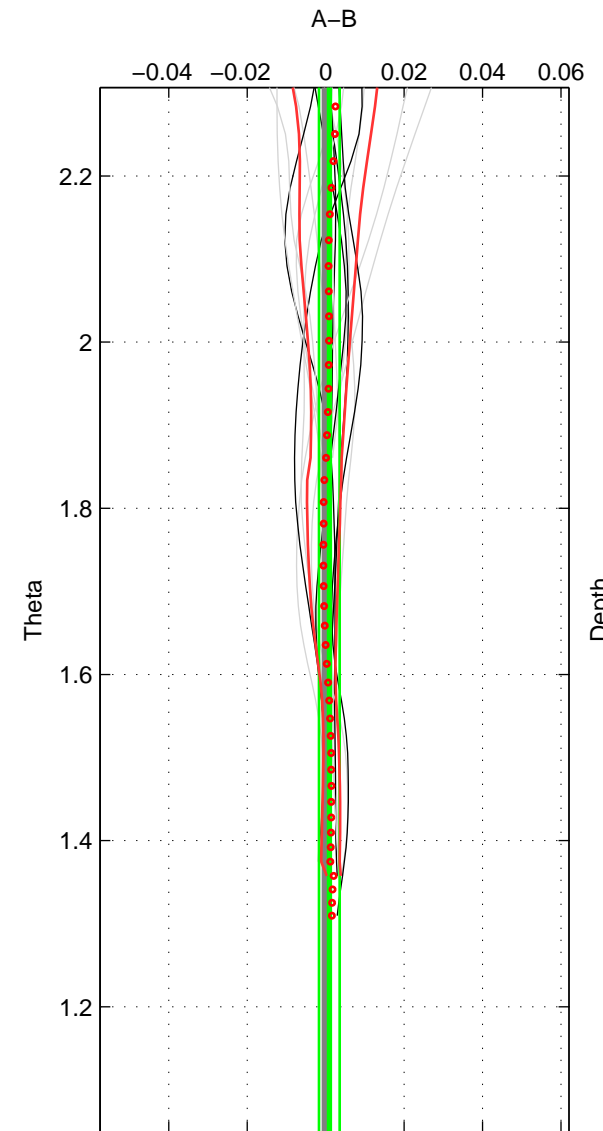

Cruise A (red). Date: Jun 2000 Cruisename: 571-49HO20000601

Cruise B (blue). Date: Jun 2001 Cruisename: 591-49NZ20010604

\*\*\* "Favourite" values are means of spaces 1 2.

	Offset	O.StDev	Ratio	R.Stdev	Rating
SIGMA:	0.001	0.002	1.000	0.000	4
THETA:	0.001	0.003	1.000	0.000	4
DEPTH:	-0.003	0.006	1.000	0.000	3
FAV.:	0.001	0.002	1.000	0.000	4

Profiles of A: 5  
 Profiles of B: 7  
 Diff profs : 16  
 WMoffset (A-B): 0.00059947  
 WMoffset stdev: 0.0019041  
 WMratio (A/B): 1  
 WMratio stdev: 5.498e-05

Quality (1-5): 4

Profiles of A: 5  
 Profiles of B: 7  
 Diff profs : 16  
 WMoffset (A-B): 0.00096087  
 WMoffset stdev: 0.0026517  
 WMratio (A/B): 1  
 WMratio stdev: 7.6552e-05

Quality (1-5): 4

Profiles of A: 5  
 Profiles of B: 7  
 Diff profs : 16  
 WMoffset (A-B): -0.0033542  
 WMoffset stdev: 0.0057702  
 WMratio (A/B): 0.9999  
 WMratio stdev: 0.00016646

Quality (1-5): 3