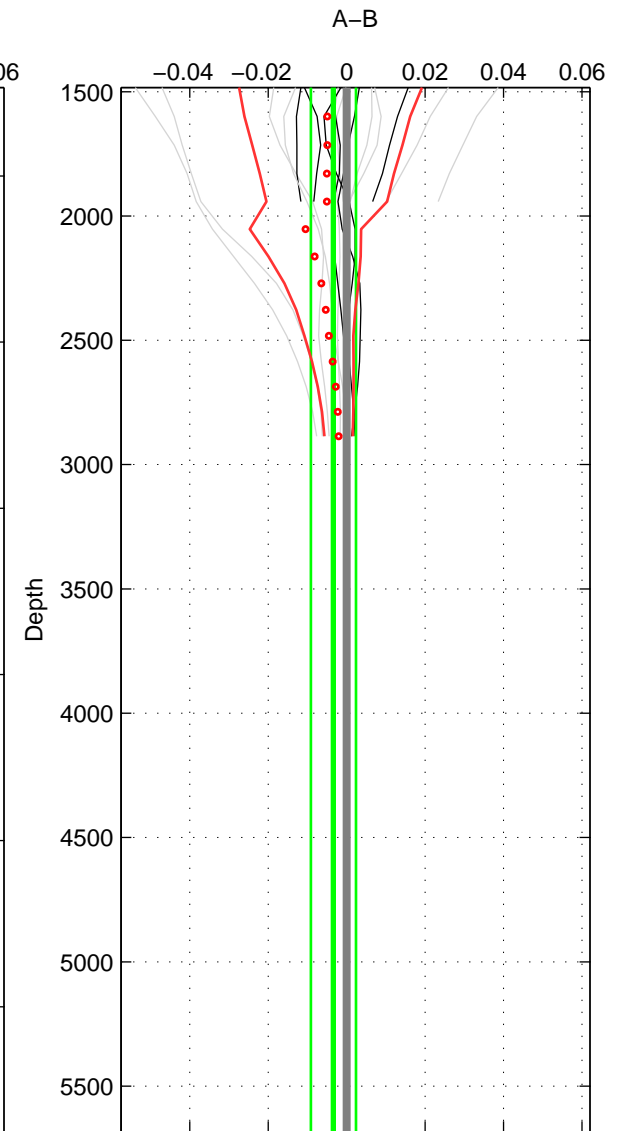

Cruise A (red). Date: Jun 2000 Cruisename: 571-49HO20000601

Cruise B (blue). Date: Jun 2001 Cruisename: 591-49NZ20010604

\*\*\* "Favourite" values are means of spaces 1 2.

	Offset	O.StDev	Ratio	R.Stdev	Rating
SIGMA:	0.001	0.002	1.000	0.000	4
THETA:	0.001	0.003	1.000	0.000	4
DEPTH:	-0.003	0.006	1.000	0.000	3
FAV.:	0.001	0.002	1.000	0.000	4

Profiles of A: 5  
 Profiles of B: 7  
 Diff profs : 16  
 WMoffset (A-B): 0.00059947  
 WMoffset stdev: 0.0019041  
 WMratio (A/B): 1  
 WMratio stdev: 5.498e-05

Quality (1-5): 4

Profiles of A: 5  
 Profiles of B: 7  
 Diff profs : 16  
 WMoffset (A-B): 0.00096087  
 WMoffset stdev: 0.0026517  
 WMratio (A/B): 1  
 WMratio stdev: 7.6552e-05

Quality (1-5): 4

Profiles of A: 5  
 Profiles of B: 7  
 Diff profs : 16  
 WMoffset (A-B): -0.0033542  
 WMoffset stdev: 0.0057702  
 WMratio (A/B): 0.9999  
 WMratio stdev: 0.00016646

Quality (1-5): 3