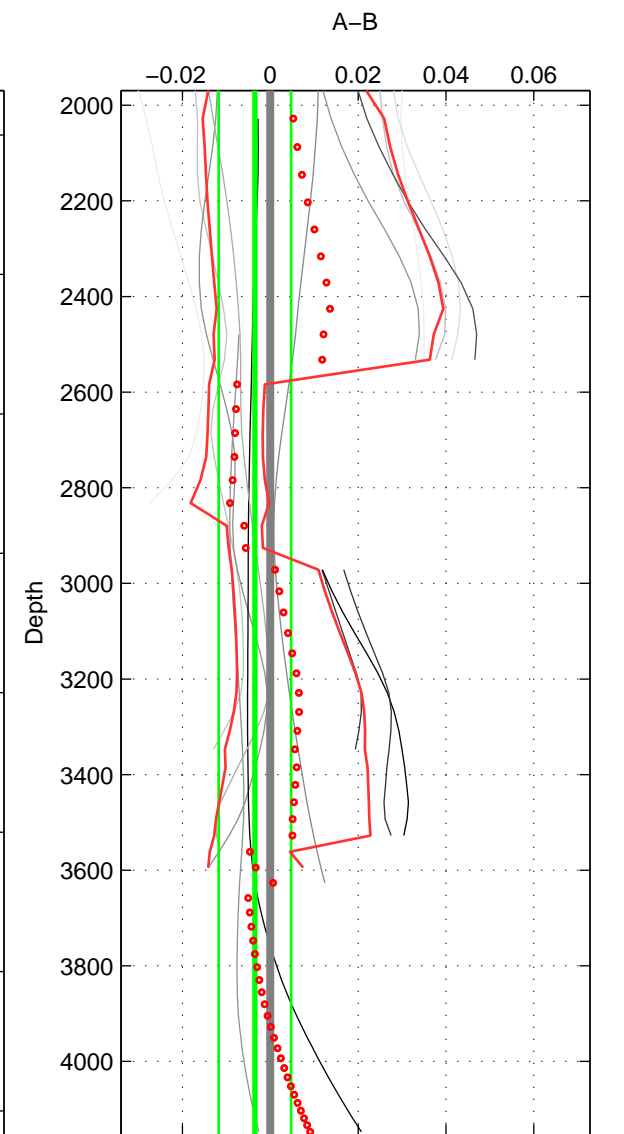

Cruise A (red). Date: Jan 1995 Cruisename: 384-49HH19941213  
 Cruise B (blue). Date: Dec 2001 Cruisename: 559-49HH20011127

\*\*\* "Favourite" values are means of spaces 1 2 3.

	Offset	O.StDev	Ratio	R.Stdev	Rating
SIGMA:	0.007	0.012	1.000	0.000	5
THETA:	0.000	0.004	1.000	0.000	5
DEPTH:	-0.004	0.008	1.000	0.000	5
FAV.:	0.001	0.008	1.000	0.000	5

Profiles of A: 7  
 Profiles of B: 5  
 Diff profs: 19  
 WMoffset (A-B): 0.0067252  
 WMoffset stdev: 0.011914  
 WMratio (A/B): 1.0002  
 WMratio stdev: 0.00034358

Quality (1-5): 5

Profiles of A: 7  
 Profiles of B: 5  
 Diff profs: 19  
 WMoffset (A-B): 0.0001752  
 WMoffset stdev: 0.0044106  
 WMratio (A/B): 1  
 WMratio stdev: 0.00012702

Quality (1-5): 5

Profiles of A: 6  
 Profiles of B: 5  
 Diff profs: 17  
 WMoffset (A-B): -0.0035222  
 WMoffset stdev: 0.0082433  
 WMratio (A/B): 0.9999  
 WMratio stdev: 0.00023766

Quality (1-5): 5