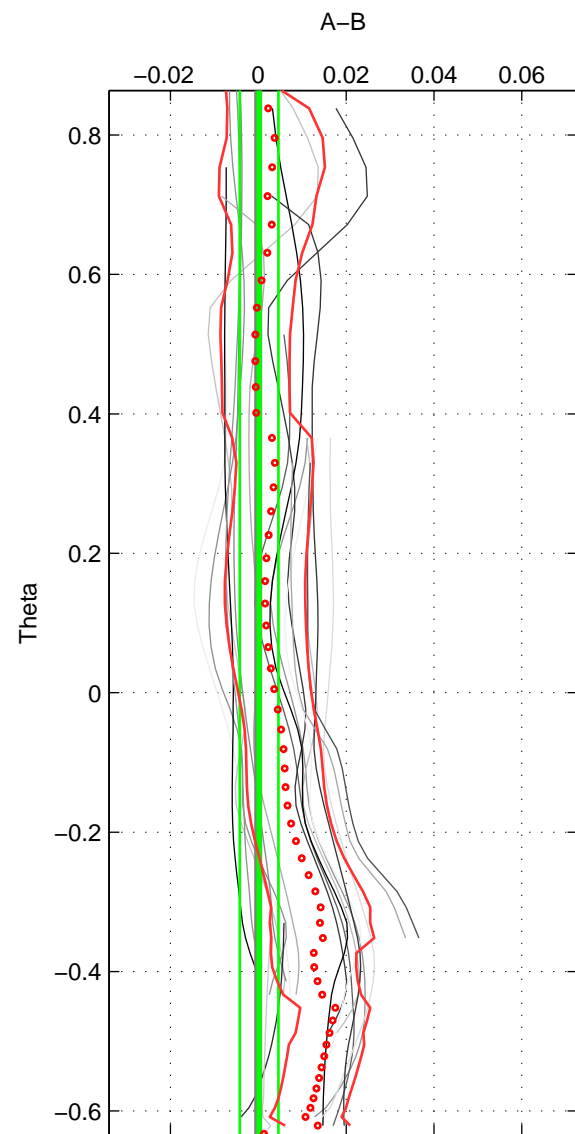

Cruise A (red). Date: Jan 1995 Cruisename: 384-49HH19941213  
 Cruise B (blue). Date: Dec 2001 Cruisename: 559-49HH20011127

\*\*\* "Favourite" values are means of spaces 1 2 3.

	Offset	O.StDev	Ratio	R.Stdev	Rating
SIGMA:	0.007	0.012	1.000	0.000	5
THETA:	0.000	0.004	1.000	0.000	5
DEPTH:	-0.004	0.008	1.000	0.000	5
FAV.:	0.001	0.008	1.000	0.000	5

Profiles of A: 7  
 Profiles of B: 5  
 Diff profs: 19  
 WMoffset (A-B): 0.0067252  
 WMoffset stdev: 0.011914  
 WMratio (A/B): 1.0002  
 WMratio stdev: 0.00034358

Quality (1-5): 5

Profiles of A: 7  
 Profiles of B: 5  
 Diff profs: 19  
 WMoffset (A-B): 0.0001752  
 WMoffset stdev: 0.0044106  
 WMratio (A/B): 1  
 WMratio stdev: 0.00012702

Quality (1-5): 5

Profiles of A: 6  
 Profiles of B: 5  
 Diff profs: 17  
 WMoffset (A-B): -0.0035222  
 WMoffset stdev: 0.0082433  
 WMratio (A/B): 0.9999  
 WMratio stdev: 0.00023766

Quality (1-5): 5