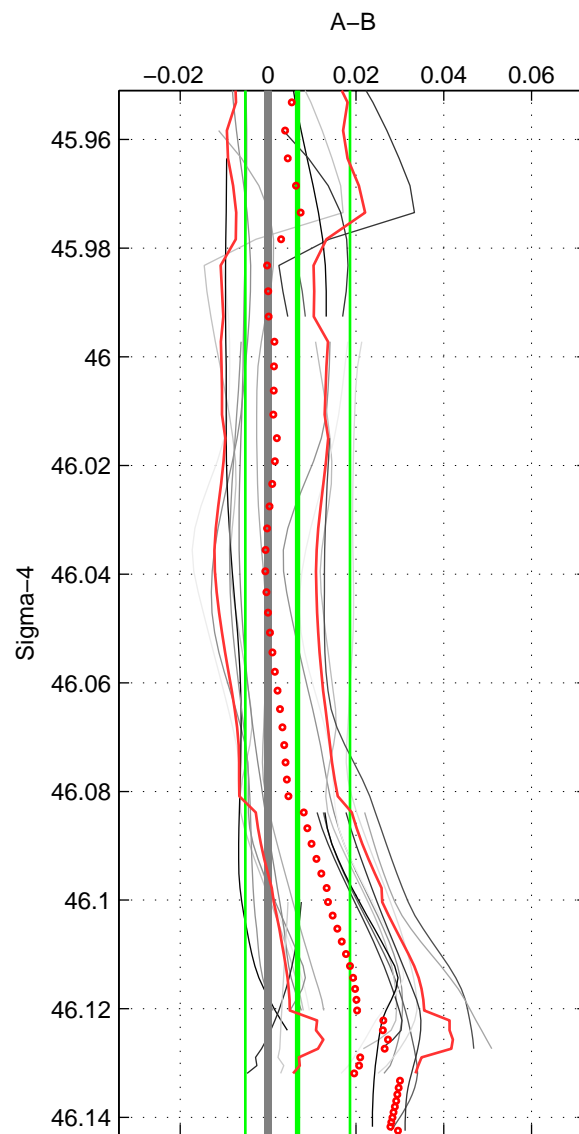

Cruise A (red). Date: Jan 1995 Cruisename: 384-49HH19941213  
 Cruise B (blue). Date: Dec 2001 Cruisename: 559-49HH20011127

\*\*\* "Favourite" values are means of spaces 1 2 3.

	Offset	O.StDev	Ratio	R.Stdev	Rating
SIGMA:	0.007	0.012	1.000	0.000	5
THETA:	0.000	0.004	1.000	0.000	5
DEPTH:	-0.004	0.008	1.000	0.000	5
FAV.:	0.001	0.008	1.000	0.000	5

Profiles of A: 7  
 Profiles of B: 5  
 Diff profs: 19  
 WMoffset (A-B): 0.0067252  
 WMoffset stdev: 0.011914  
 WMratio (A/B): 1.0002  
 WMratio stdev: 0.00034358

Quality (1-5): 5

Profiles of A: 7  
 Profiles of B: 5  
 Diff profs: 19  
 WMoffset (A-B): 0.0001752  
 WMoffset stdev: 0.0044106  
 WMratio (A/B): 1  
 WMratio stdev: 0.00012702

Quality (1-5): 5

Profiles of A: 6  
 Profiles of B: 5  
 Diff profs: 17  
 WMoffset (A-B): -0.0035222  
 WMoffset stdev: 0.0082433  
 WMratio (A/B): 0.9999  
 WMratio stdev: 0.00023766

Quality (1-5): 5