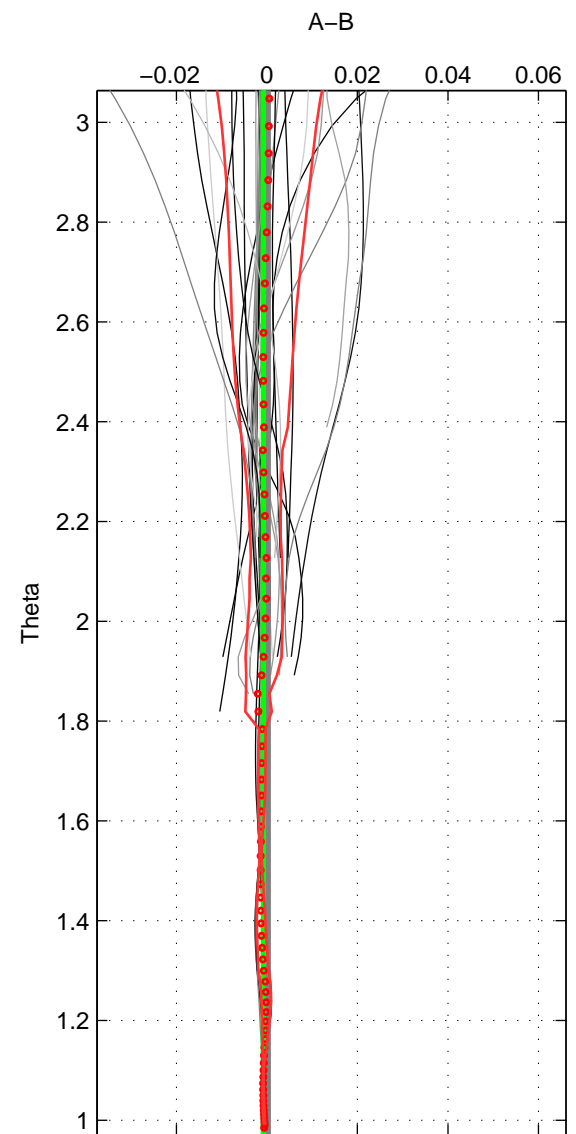

Cruise A (red). Date: Feb 2005 Cruisename: 706-49UP20050114
 Cruise B (blue). Date: Feb 2006 Cruisename: 710-49UP20060113

*** "Favourite" values are means of spaces 1 2.

	Offset	O.StDev	Ratio	R.Stdev	Rating
SIGMA:	-0.001	0.000	1.000	0.000	5
THETA:	-0.001	0.000	1.000	0.000	5
DEPTH:	-0.001	0.002	1.000	0.000	4
FAV.:	-0.001	0.000	1.000	0.000	5

Profiles of A: 42
 Profiles of B: 20
 Diff profs : 36
 WMoffset (A-B): -0.00063791
 WMoffset stdev: 0.00016044
 WMratio (A/B): 0.99998
 WMratio stdev: 4.6226e-06

Quality (1-5): 5

Profiles of A: 42
 Profiles of B: 20
 Diff profs : 36
 WMoffset (A-B): -0.00077877
 WMoffset stdev: 0.00017048
 WMratio (A/B): 0.99998
 WMratio stdev: 4.9126e-06

Quality (1-5): 5

Profiles of A: 42
 Profiles of B: 20
 Diff profs : 36
 WMoffset (A-B): -0.00091533
 WMoffset stdev: 0.0015759
 WMratio (A/B): 0.99997
 WMratio stdev: 4.5435e-05

Quality (1-5): 4