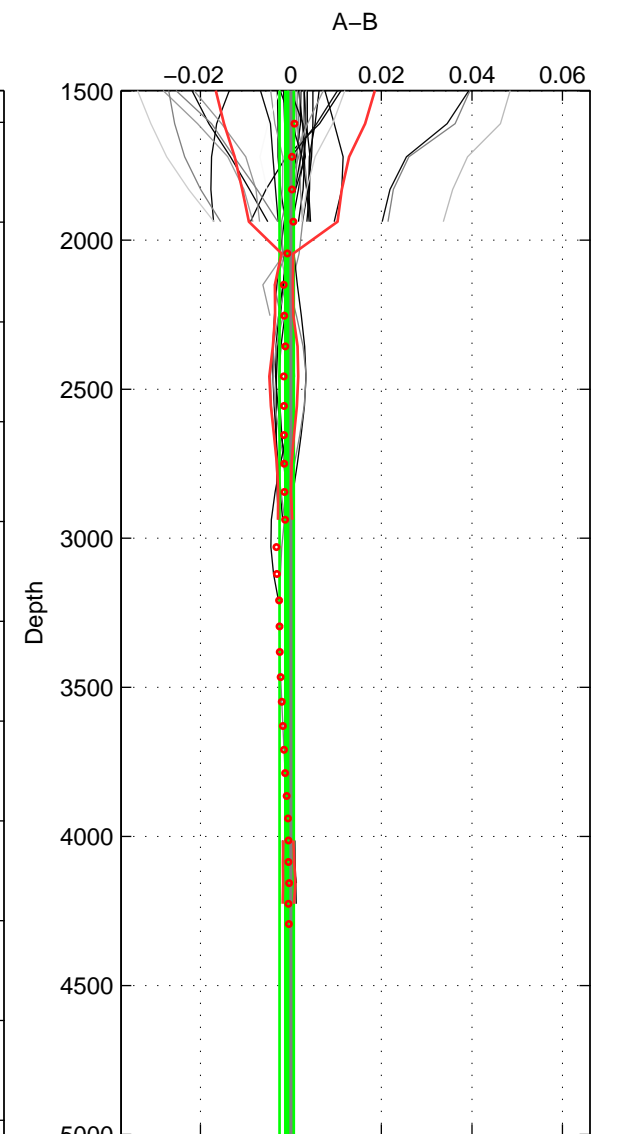

Cruise A (red). Date: Feb 2005 Cruisename: 706-49UP20050114
 Cruise B (blue). Date: Feb 2006 Cruisename: 710-49UP20060113

*** "Favourite" values are means of spaces 1 2.

	Offset	O.StDev	Ratio	R.Stdev	Rating
SIGMA:	-0.001	0.000	1.000	0.000	5
THETA:	-0.001	0.000	1.000	0.000	5
DEPTH:	-0.001	0.002	1.000	0.000	4
FAV.:	-0.001	0.000	1.000	0.000	5

Profiles of A: 42
 Profiles of B: 20
 Diff profs : 36
 WMoffset (A-B): -0.00063791
 WMoffset stdev: 0.00016044
 WMratio (A/B): 0.99998
 WMratio stdev: 4.6226e-06

Quality (1-5): 5

Profiles of A: 42
 Profiles of B: 20
 Diff profs : 36
 WMoffset (A-B): -0.00077877
 WMoffset stdev: 0.00017048
 WMratio (A/B): 0.99998
 WMratio stdev: 4.9126e-06

Quality (1-5): 5

Profiles of A: 42
 Profiles of B: 20
 Diff profs : 36
 WMoffset (A-B): -0.00091533
 WMoffset stdev: 0.0015759
 WMratio (A/B): 0.99997
 WMratio stdev: 4.5435e-05

Quality (1-5): 4