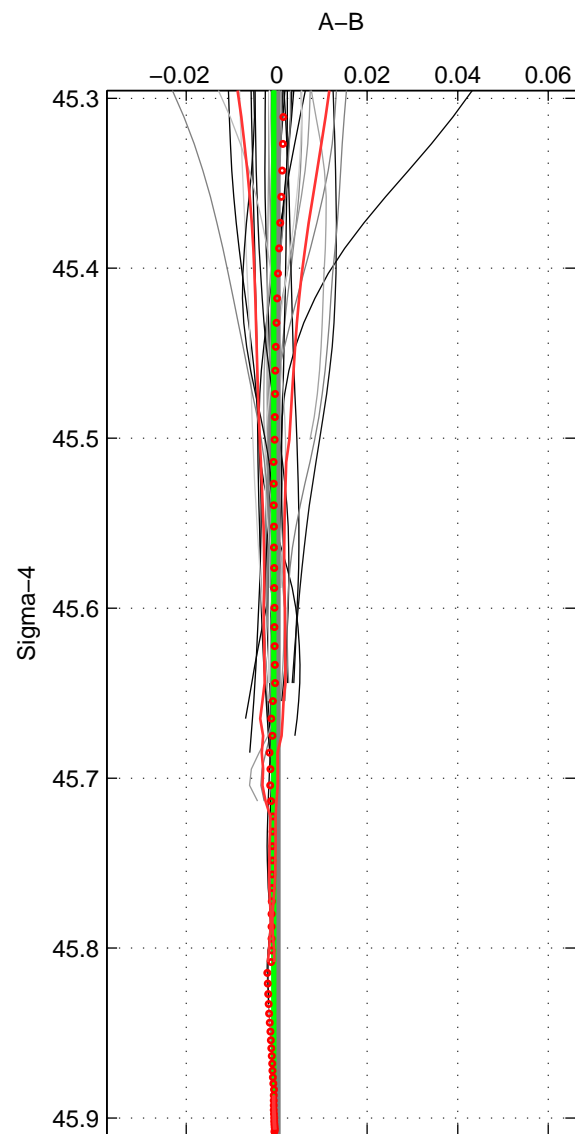

Cruise A (red). Date: Feb 2005 Cruisename: 706-49UP20050114
 Cruise B (blue). Date: Feb 2006 Cruisename: 710-49UP20060113

*** "Favourite" values are means of spaces 1 2.

	Offset	O.StDev	Ratio	R.Stdev	Rating
SIGMA:	-0.001	0.000	1.000	0.000	5
THETA:	-0.001	0.000	1.000	0.000	5
DEPTH:	-0.001	0.002	1.000	0.000	4
FAV.:	-0.001	0.000	1.000	0.000	5

Profiles of A: 42
 Profiles of B: 20
 Diff profs : 36
 WMoffset (A-B): -0.00063791
 WMoffset stdev: 0.00016044
 WMratio (A/B): 0.99998
 WMratio stdev: 4.6226e-06

Quality (1-5): 5

Profiles of A: 42
 Profiles of B: 20
 Diff profs : 36
 WMoffset (A-B): -0.00077877
 WMoffset stdev: 0.00017048
 WMratio (A/B): 0.99998
 WMratio stdev: 4.9126e-06

Quality (1-5): 5

Profiles of A: 42
 Profiles of B: 20
 Diff profs : 36
 WMoffset (A-B): -0.00091533
 WMoffset stdev: 0.0015759
 WMratio (A/B): 0.99997
 WMratio stdev: 4.5435e-05

Quality (1-5): 4