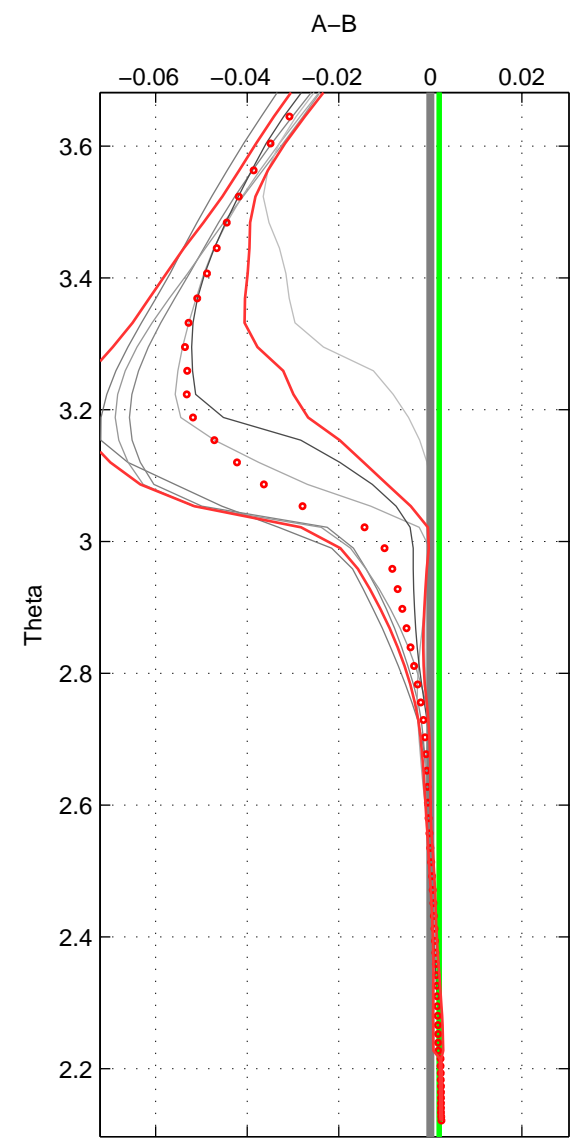

Cruise A (red). Date: Jul 2001 Cruisename: 161-06MT20010717

Cruise B (blue). Date: Jun 1990 Cruisename: 312-74D119900612

*** "Favourite" values are those of space 2.

	Offset	O.StDev	Ratio	R.Stdev	Rating
SIGMA:	-0.055	0.009	0.998	0.000	2
THETA:	0.002	0.000	1.000	0.000	3
DEPTH:	-0.051	0.011	0.999	0.000	2
FAV.:	0.002	0.000	1.000	0.000	3

Please note that statistics are bad.

Profiles of A: 5
 Profiles of B: 1
 Diff profs: 1
 WMoffset (A-B): -0.054843
 WMoffset stdev: 0.0092294
 WMratio (A/B): 0.99843
 WMratio stdev: 0.00026396

Quality (1-5): 2

Profiles of A: 5
 Profiles of B: 2
 Diff profs: 6
 WMoffset (A-B): 0.0019783
 WMoffset stdev: 0.0002468
 WMratio (A/B): 1.0001
 WMratio stdev: 7.0709e-06

Quality (1-5): 3

Please note that statistics are bad.

Profiles of A: 5
 Profiles of B: 1
 Diff profs: 1
 WMoffset (A-B): -0.051036
 WMoffset stdev: 0.011171
 WMratio (A/B): 0.99854
 WMratio stdev: 0.00031968

Quality (1-5): 2