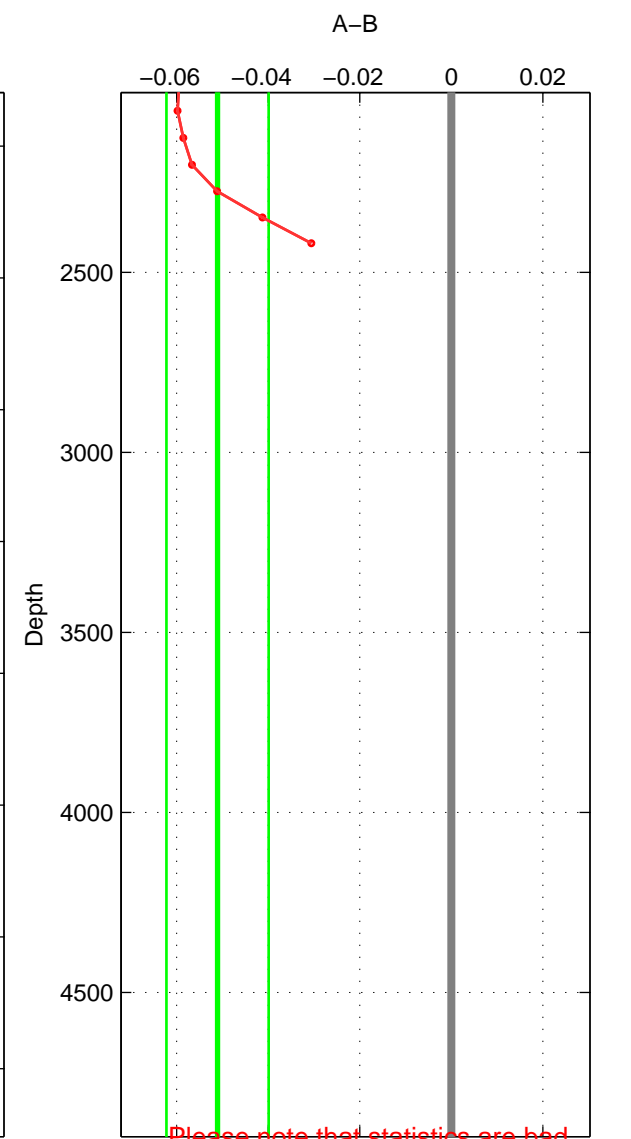

Cruise A (red). Date: Jul 2001 Cruisename: 161-06MT20010717

Cruise B (blue). Date: Jun 1990 Cruisename: 312-74D119900612

*** "Favourite" values are those of space 2.

	Offset	O.StDev	Ratio	R.Stdev	Rating
SIGMA:	-0.055	0.009	0.998	0.000	2
THETA:	0.002	0.000	1.000	0.000	3
DEPTH:	-0.051	0.011	0.999	0.000	2
FAV.:	0.002	0.000	1.000	0.000	3

Please note that statistics are bad.

Profiles of A: 5
 Profiles of B: 1
 Diff profs: 1
 WMoffset (A-B): -0.054843
 WMoffset stdev: 0.0092294
 WMratio (A/B): 0.99843
 WMratio stdev: 0.00026396

Quality (1-5): 2

Profiles of A: 5
 Profiles of B: 2
 Diff profs: 6
 WMoffset (A-B): 0.0019783
 WMoffset stdev: 0.0002468
 WMratio (A/B): 1.0001
 WMratio stdev: 7.0709e-06

Quality (1-5): 3

Please note that statistics are bad.

Profiles of A: 5
 Profiles of B: 1
 Diff profs: 1
 WMoffset (A-B): -0.051036
 WMoffset stdev: 0.011171
 WMratio (A/B): 0.99854
 WMratio stdev: 0.00031968

Quality (1-5): 2