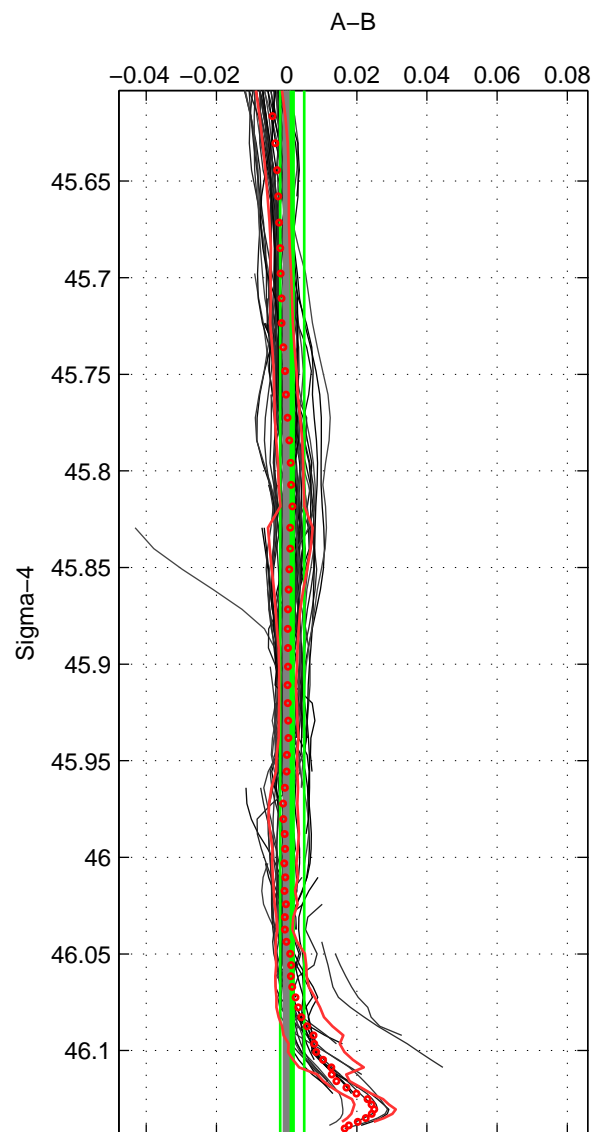

Cruise A (red). Date: Jan 1995 Cruisename: 331-09AR19941213

Cruise B (blue). Date: Apr 2008 Cruisename: 339-09AR20080322

\*\*\* "Favourite" values are means of spaces 1 2 3.

	Offset	O.StDev	Ratio	R.Stdev	Rating
SIGMA:	0.002	0.003	1.000	0.000	5
THETA:	0.002	0.003	1.000	0.000	5
DEPTH:	0.001	0.004	1.000	0.000	5
FAV.:	0.002	0.003	1.000	0.000	5

Profiles of A: 44  
 Profiles of B: 56  
 Diff profs : 98  
 WMoffset (A-B): 0.0015907  
 WMoffset stdev: 0.0034381  
 WMratio (A/B): 1  
 WMratio stdev: 9.9061e-05

Quality (1-5): 5

Profiles of A: 44  
 Profiles of B: 56  
 Diff profs : 98  
 WMoffset (A-B): 0.0019293  
 WMoffset stdev: 0.0031085  
 WMratio (A/B): 1.0001  
 WMratio stdev: 8.9567e-05

Quality (1-5): 5

Profiles of A: 44  
 Profiles of B: 57  
 Diff profs : 100  
 WMoffset (A-B): 0.00124  
 WMoffset stdev: 0.0037281  
 WMratio (A/B): 1  
 WMratio stdev: 0.0001075

Quality (1-5): 5