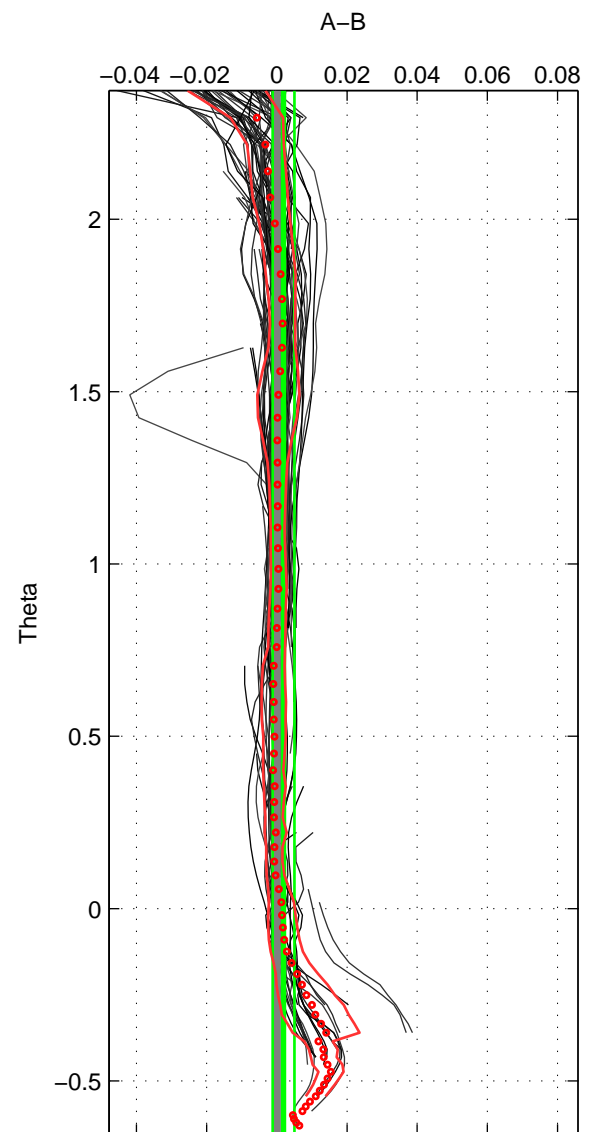

Cruise A (red). Date: Jan 1995 Cruisename: 331-09AR19941213

Cruise B (blue). Date: Apr 2008 Cruisename: 339-09AR20080322

\*\*\* "Favourite" values are means of spaces 1 2 3.

	Offset	O.StDev	Ratio	R.Stdev	Rating
SIGMA:	0.002	0.003	1.000	0.000	5
THETA:	0.002	0.003	1.000	0.000	5
DEPTH:	0.001	0.004	1.000	0.000	5
FAV.:	0.002	0.003	1.000	0.000	5

Profiles of A: 44  
 Profiles of B: 56  
 Diff profs : 98  
 WMoffset (A-B): 0.0015907  
 WMoffset stdev: 0.0034381  
 WMratio (A/B): 1  
 WMratio stdev: 9.9061e-05

Quality (1-5): 5

Profiles of A: 44  
 Profiles of B: 56  
 Diff profs : 98  
 WMoffset (A-B): 0.0019293  
 WMoffset stdev: 0.0031085  
 WMratio (A/B): 1.0001  
 WMratio stdev: 8.9567e-05

Quality (1-5): 5

Profiles of A: 44  
 Profiles of B: 57  
 Diff profs : 100  
 WMoffset (A-B): 0.00124  
 WMoffset stdev: 0.0037281  
 WMratio (A/B): 1  
 WMratio stdev: 0.0001075

Quality (1-5): 5