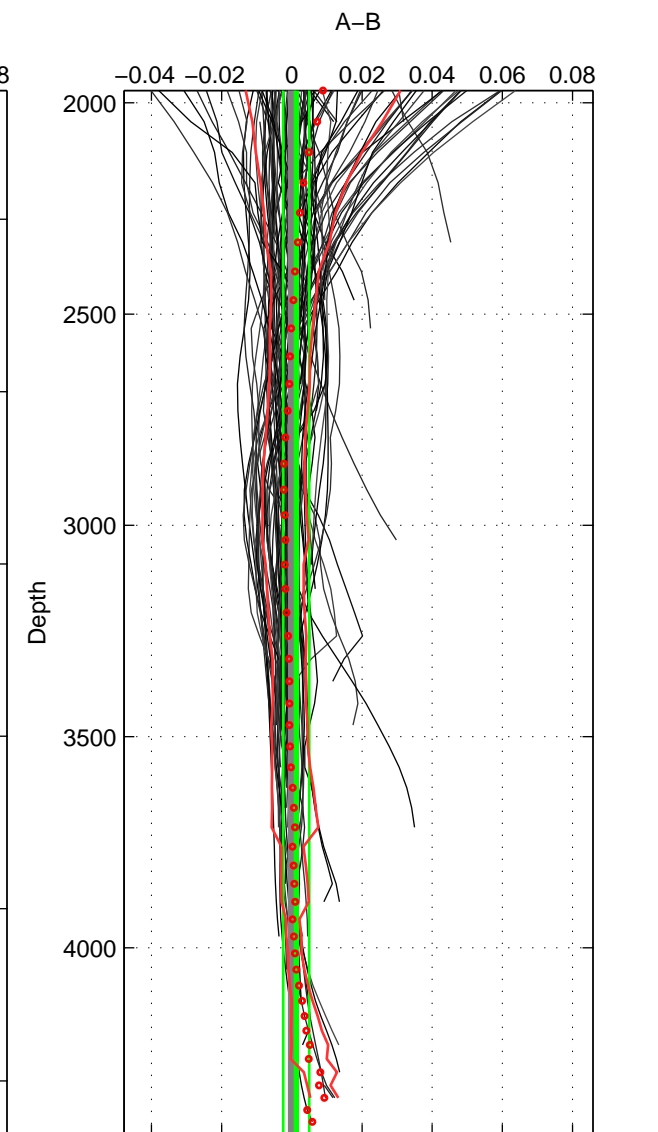

Cruise A (red). Date: Jan 1995 Cruisename: 331-09AR19941213

Cruise B (blue). Date: Apr 2008 Cruisename: 339-09AR20080322

\*\*\* "Favourite" values are means of spaces 1 2 3.

	Offset	O.StDev	Ratio	R.Stdev	Rating
SIGMA:	0.002	0.003	1.000	0.000	5
THETA:	0.002	0.003	1.000	0.000	5
DEPTH:	0.001	0.004	1.000	0.000	5
FAV.:	0.002	0.003	1.000	0.000	5

Profiles of A: 44  
 Profiles of B: 56  
 Diff profs : 98  
 WMoffset (A-B): 0.0015907  
 WMoffset stdev: 0.0034381  
 WMratio (A/B): 1  
 WMratio stdev: 9.9061e-05

Quality (1-5): 5

Profiles of A: 44  
 Profiles of B: 56  
 Diff profs : 98  
 WMoffset (A-B): 0.0019293  
 WMoffset stdev: 0.0031085  
 WMratio (A/B): 1.0001  
 WMratio stdev: 8.9567e-05

Quality (1-5): 5

Profiles of A: 44  
 Profiles of B: 57  
 Diff profs : 100  
 WMoffset (A-B): 0.00124  
 WMoffset stdev: 0.0037281  
 WMratio (A/B): 1  
 WMratio stdev: 0.0001075

Quality (1-5): 5