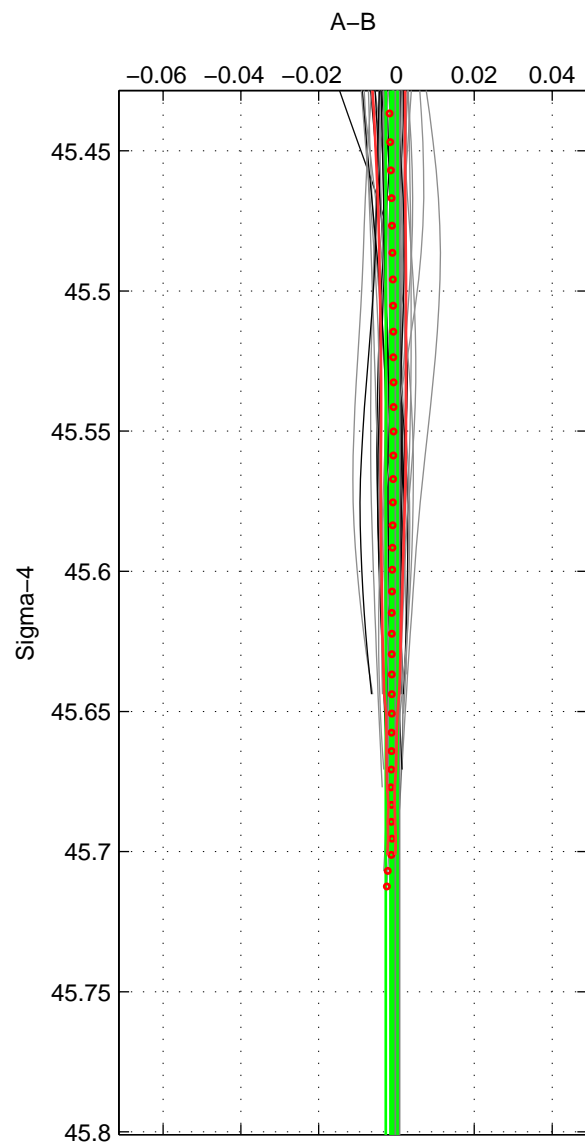

Cruise A (red). Date: Jul 2002 Cruisename: 697-49UP20020620  
 Cruise B (blue). Date: Jun 2005 Cruisename: 707-49UP20050615

\*\*\* "Favourite" values are means of spaces 1 2.

	Offset	O.StDev	Ratio	R.Stdev	Rating
SIGMA:	-0.001	0.002	1.000	0.000	4
THETA:	-0.002	0.003	1.000	0.000	4
DEPTH:	-0.004	0.013	1.000	0.000	3
FAV.:	-0.002	0.002	1.000	0.000	4

Profiles of A: 25  
 Profiles of B: 18  
 Diff profs : 53  
 WMoffset (A-B): -0.0012386  
 WMoffset stdev: 0.0015306  
 WMratio (A/B): 0.99996  
 WMratio stdev: 4.4243e-05

Quality (1-5): 4

Profiles of A: 25  
 Profiles of B: 18  
 Diff profs : 53  
 WMoffset (A-B): -0.0022816  
 WMoffset stdev: 0.0025582  
 WMratio (A/B): 0.99993  
 WMratio stdev: 7.3943e-05

Quality (1-5): 4

Profiles of A: 25  
 Profiles of B: 18  
 Diff profs : 53  
 WMoffset (A-B): -0.0043931  
 WMoffset stdev: 0.012881  
 WMratio (A/B): 0.99987  
 WMratio stdev: 0.00037253

Quality (1-5): 3