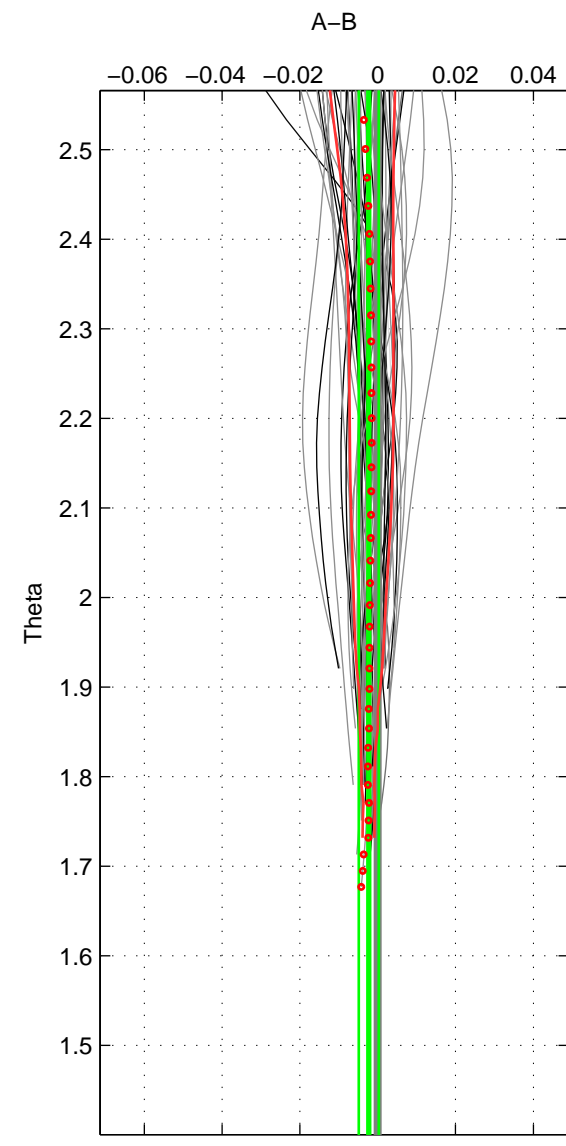

Cruise A (red). Date: Jul 2002 Cruisename: 697-49UP20020620  
 Cruise B (blue). Date: Jun 2005 Cruisename: 707-49UP20050615

\*\*\* "Favourite" values are means of spaces 1 2.

	Offset	O.StDev	Ratio	R.Stdev	Rating
SIGMA:	-0.001	0.002	1.000	0.000	4
THETA:	-0.002	0.003	1.000	0.000	4
DEPTH:	-0.004	0.013	1.000	0.000	3
FAV.:	-0.002	0.002	1.000	0.000	4

Profiles of A: 25  
 Profiles of B: 18  
 Diff profs : 53  
 WMoffset (A-B): -0.0012386  
 WMoffset stdev: 0.0015306  
 WMratio (A/B): 0.99996  
 WMratio stdev: 4.4243e-05

Quality (1-5): 4

Profiles of A: 25  
 Profiles of B: 18  
 Diff profs : 53  
 WMoffset (A-B): -0.0022816  
 WMoffset stdev: 0.0025582  
 WMratio (A/B): 0.99993  
 WMratio stdev: 7.3943e-05

Quality (1-5): 4

Profiles of A: 25  
 Profiles of B: 18  
 Diff profs : 53  
 WMoffset (A-B): -0.0043931  
 WMoffset stdev: 0.012881  
 WMratio (A/B): 0.99987  
 WMratio stdev: 0.00037253

Quality (1-5): 3