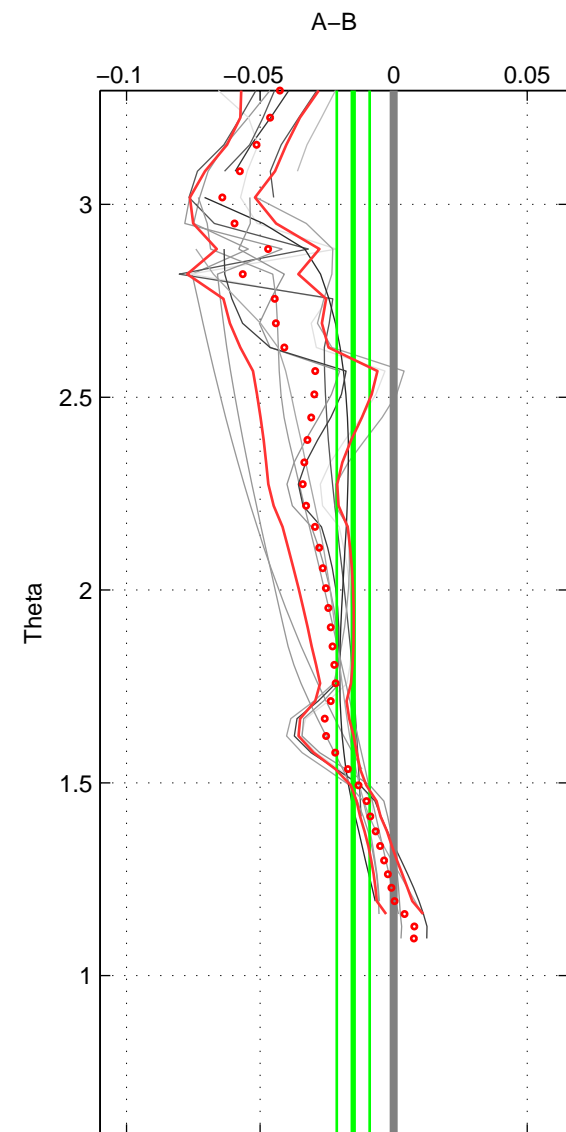

Cruise A (red). Date: Aug 1997 Cruisename: 63-34AR19970805

Cruise B (blue). Date: Nov 1972 Cruisename: 219-316N19720718.1

*** "Favourite" values are means of spaces 1 2.

	Offset	O.StDev	Ratio	R.Stdev	Rating
SIGMA:	-0.019	0.007	0.999	0.000	4
THETA:	-0.015	0.006	1.000	0.000	4
DEPTH:	-0.046	0.013	0.999	0.000	3
FAV. :	-0.017	0.006	1.000	0.000	4

Profiles of A: 7
 Profiles of B: 3
 Diff profs : 17
 WMoffset (A-B): -0.018665
 WMoffset stdev: 0.0065009
 WMratio (A/B): 0.99946
 WMratio stdev: 0.00018629

Quality (1-5): 4

Profiles of A: 7
 Profiles of B: 3
 Diff profs : 14
 WMoffset (A-B): -0.015179
 WMoffset stdev: 0.006144
 WMratio (A/B): 0.99956
 WMratio stdev: 0.0001761

Quality (1-5): 4

Profiles of A: 7
 Profiles of B: 3
 Diff profs : 17
 WMoffset (A-B): -0.046464
 WMoffset stdev: 0.012728
 WMratio (A/B): 0.99867
 WMratio stdev: 0.00036414

Quality (1-5): 3