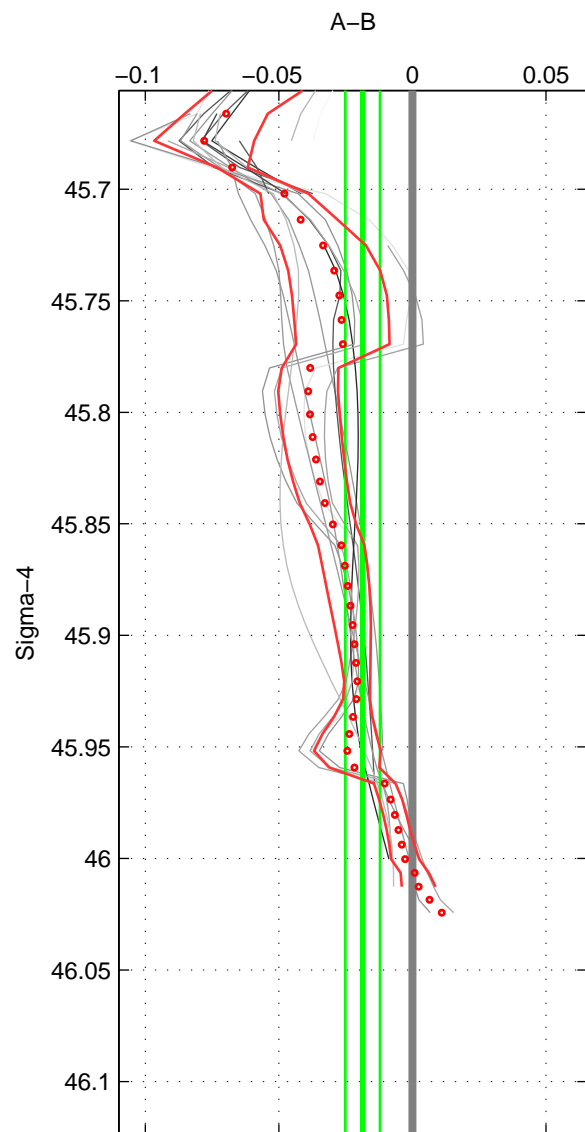

Cruise A (red). Date: Aug 1997 Cruisename: 63-34AR19970805

Cruise B (blue). Date: Nov 1972 Cruisename: 219-316N19720718.1

*** "Favourite" values are means of spaces 1 2.

	Offset	O.StDev	Ratio	R.Stdev	Rating
SIGMA:	-0.019	0.007	0.999	0.000	4
THETA:	-0.015	0.006	1.000	0.000	4
DEPTH:	-0.046	0.013	0.999	0.000	3
FAV. :	-0.017	0.006	1.000	0.000	4

Profiles of A: 7
 Profiles of B: 3
 Diff profs : 17
 WMoffset (A-B): -0.018665
 WMoffset stdev: 0.0065009
 WMratio (A/B): 0.99946
 WMratio stdev: 0.00018629

Quality (1-5): 4

Profiles of A: 7
 Profiles of B: 3
 Diff profs : 14
 WMoffset (A-B): -0.015179
 WMoffset stdev: 0.006144
 WMratio (A/B): 0.99956
 WMratio stdev: 0.0001761

Quality (1-5): 4

Profiles of A: 7
 Profiles of B: 3
 Diff profs : 17
 WMoffset (A-B): -0.046464
 WMoffset stdev: 0.012728
 WMratio (A/B): 0.99867
 WMratio stdev: 0.00036414

Quality (1-5): 3