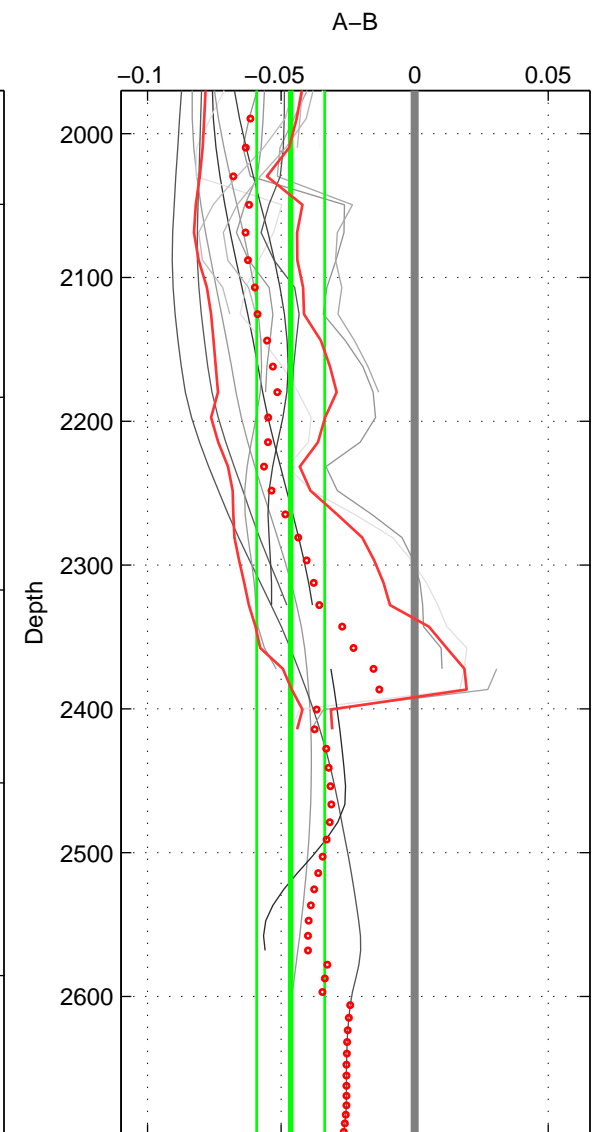

Cruise A (red). Date: Aug 1997 Cruisename: 63-34AR19970805

Cruise B (blue). Date: Nov 1972 Cruisename: 219-316N19720718.1

*** "Favourite" values are means of spaces 1 2.

	Offset	O.StDev	Ratio	R.Stdev	Rating
SIGMA:	-0.019	0.007	0.999	0.000	4
THETA:	-0.015	0.006	1.000	0.000	4
DEPTH:	-0.046	0.013	0.999	0.000	3
FAV. :	-0.017	0.006	1.000	0.000	4

Profiles of A: 7
 Profiles of B: 3
 Diff profs : 17
 WMoffset (A-B): -0.018665
 WMoffset stdev: 0.0065009
 WMratio (A/B): 0.99946
 WMratio stdev: 0.00018629

Quality (1-5): 4

Profiles of A: 7
 Profiles of B: 3
 Diff profs : 14
 WMoffset (A-B): -0.015179
 WMoffset stdev: 0.006144
 WMratio (A/B): 0.99956
 WMratio stdev: 0.0001761

Quality (1-5): 4

Profiles of A: 7
 Profiles of B: 3
 Diff profs : 17
 WMoffset (A-B): -0.046464
 WMoffset stdev: 0.012728
 WMratio (A/B): 0.99867
 WMratio stdev: 0.00036414

Quality (1-5): 3