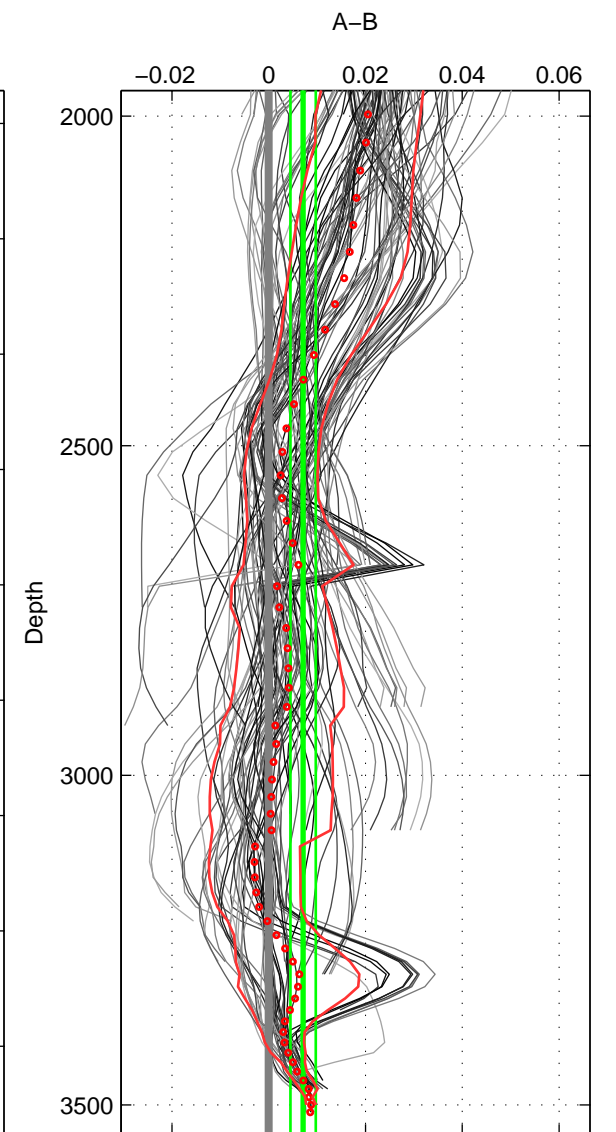

Cruise A (red). Date: Sep 2003 Cruisename: 167-06MT20030831

Cruise B (blue). Date: Jul 1999 Cruisename: 190-18HU19990627

\*\*\* "Favourite" values are means of spaces 1 2 3.

	Offset	O.StDev	Ratio	R.Stdev	Rating
SIGMA:	0.008	0.002	1.000	0.000	4
THETA:	0.005	0.004	1.000	0.000	4
DEPTH:	0.007	0.003	1.000	0.000	4
FAV.:	0.007	0.003	1.000	0.000	4

Profiles of A: 18  
 Profiles of B: 11  
 Diff profs : 100  
 WMoffset (A-B): 0.0083907  
 WMoffset stdev: 0.0024467  
 WMratio (A/B): 1.0002  
 WMratio stdev: 7.0166e-05

Quality (1-5): 4

Profiles of A: 18  
 Profiles of B: 11  
 Diff profs : 100  
 WMoffset (A-B): 0.0046356  
 WMoffset stdev: 0.0035599  
 WMratio (A/B): 1.0001  
 WMratio stdev: 0.00010206

Quality (1-5): 4

Profiles of A: 18  
 Profiles of B: 11  
 Diff profs : 100  
 WMoffset (A-B): 0.0071128  
 WMoffset stdev: 0.0026195  
 WMratio (A/B): 1.0002  
 WMratio stdev: 7.5135e-05

Quality (1-5): 4