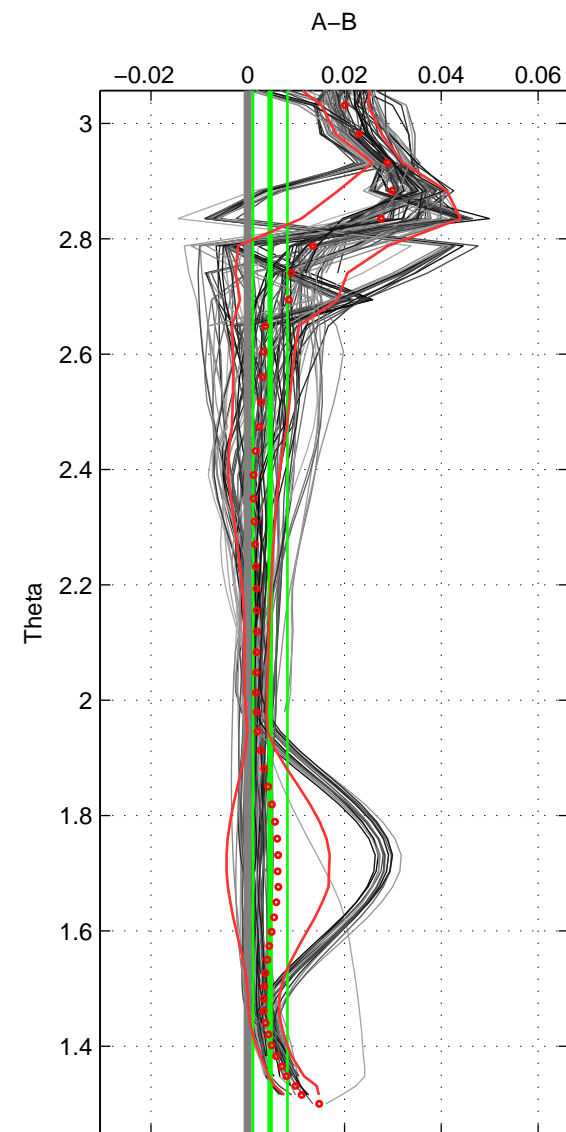

Cruise A (red). Date: Sep 2003 Cruisename: 167-06MT20030831

Cruise B (blue). Date: Jul 1999 Cruisename: 190-18HU19990627

\*\*\* "Favourite" values are means of spaces 1 2 3.

	Offset	O.StDev	Ratio	R.Stdev	Rating
SIGMA:	0.008	0.002	1.000	0.000	4
THETA:	0.005	0.004	1.000	0.000	4
DEPTH:	0.007	0.003	1.000	0.000	4
FAV.:	0.007	0.003	1.000	0.000	4

Profiles of A: 18  
 Profiles of B: 11  
 Diff profs : 100  
 WMoffset (A-B): 0.0083907  
 WMoffset stdev: 0.0024467  
 WMratio (A/B): 1.0002  
 WMratio stdev: 7.0166e-05

Quality (1-5): 4

Profiles of A: 18  
 Profiles of B: 11  
 Diff profs : 100  
 WMoffset (A-B): 0.0046356  
 WMoffset stdev: 0.0035599  
 WMratio (A/B): 1.0001  
 WMratio stdev: 0.00010206

Quality (1-5): 4

Profiles of A: 18  
 Profiles of B: 11  
 Diff profs : 100  
 WMoffset (A-B): 0.0071128  
 WMoffset stdev: 0.0026195  
 WMratio (A/B): 1.0002  
 WMratio stdev: 7.5135e-05

Quality (1-5): 4