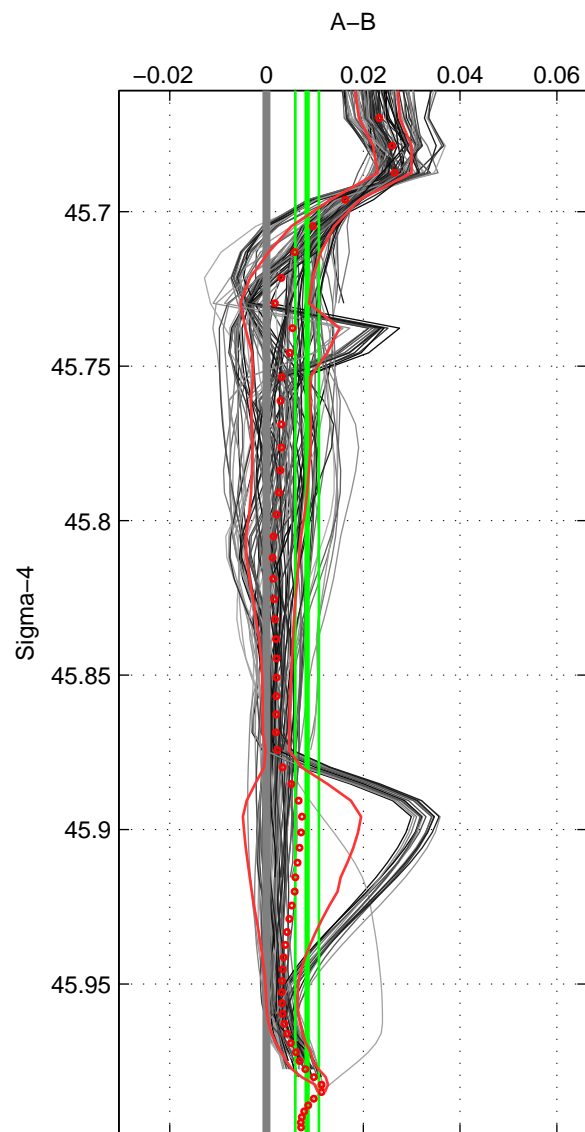

Cruise A (red). Date: Sep 2003 Cruisename: 167-06MT20030831

Cruise B (blue). Date: Jul 1999 Cruisename: 190-18HU19990627

\*\*\* "Favourite" values are means of spaces 1 2 3.

	Offset	O.StDev	Ratio	R.Stdev	Rating
SIGMA:	0.008	0.002	1.000	0.000	4
THETA:	0.005	0.004	1.000	0.000	4
DEPTH:	0.007	0.003	1.000	0.000	4
FAV.:	0.007	0.003	1.000	0.000	4

Profiles of A: 18  
 Profiles of B: 11  
 Diff profs : 100  
 WMoffset (A-B): 0.0083907  
 WMoffset stdev: 0.0024467  
 WMratio (A/B): 1.0002  
 WMratio stdev: 7.0166e-05

Quality (1-5): 4

Profiles of A: 18  
 Profiles of B: 11  
 Diff profs : 100  
 WMoffset (A-B): 0.0046356  
 WMoffset stdev: 0.0035599  
 WMratio (A/B): 1.0001  
 WMratio stdev: 0.00010206

Quality (1-5): 4

Profiles of A: 18  
 Profiles of B: 11  
 Diff profs : 100  
 WMoffset (A-B): 0.0071128  
 WMoffset stdev: 0.0026195  
 WMratio (A/B): 1.0002  
 WMratio stdev: 7.5135e-05

Quality (1-5): 4