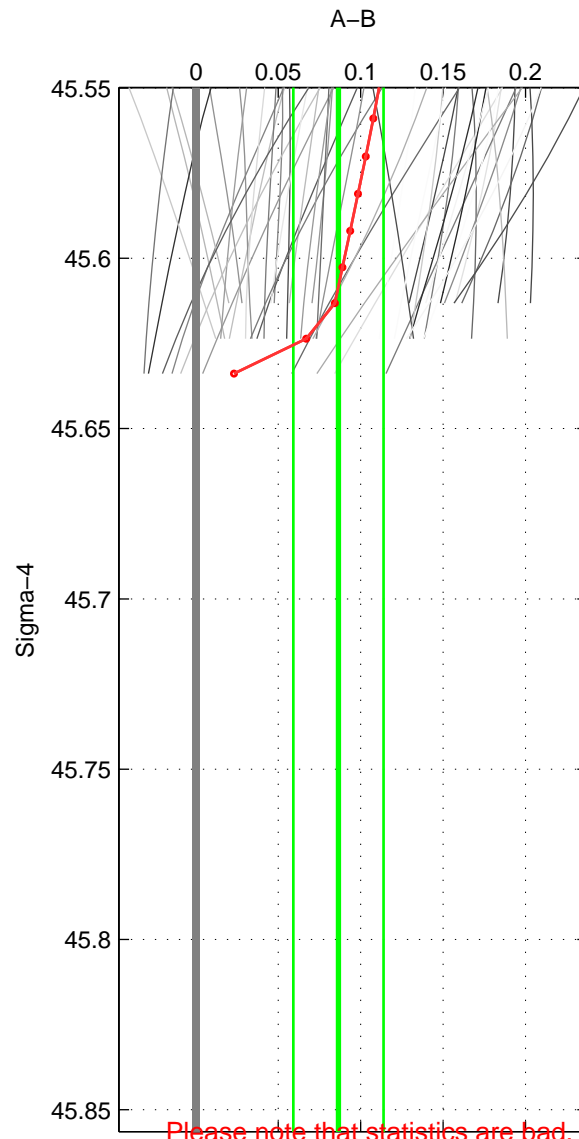

Cruise A (red). Date: May 1993 Cruisename: 204-29CS19930510
 Cruise B (blue). Date: Nov 1982 Cruisename: 205-29GD19821110

*** "Favourite" values are means of spaces 1 2 3.

	Offset	O.StDev	Ratio	R.Stdev	Rating
SIGMA:	0.086	0.027	1.002	0.001	3
THETA:	0.047	0.004	1.001	0.000	3
DEPTH:	0.040	0.010	1.001	0.000	3
FAV.:	0.058	0.014	1.002	0.000	3

Please note that statistics are bad.
 Profiles of A: 15
 Profiles of B: 5
 Diff profs: 49
 WMoffset (A-B): 0.086458
 WMoffset stdev: 0.027356
 WMratio (A/B): 1.0025
 WMratio stdev: 0.00077989

Quality (1-5): 3

Please note that statistics are bad.
 Profiles of A: 15
 Profiles of B: 6
 Diff profs: 53
 WMoffset (A-B): 0.046906
 WMoffset stdev: 0.0044841
 WMratio (A/B): 1.0013
 WMratio stdev: 0.00012827

Quality (1-5): 3

Please note that statistics are bad.
 Profiles of A: 15
 Profiles of B: 6
 Diff profs: 53
 WMoffset (A-B): 0.040402
 WMoffset stdev: 0.0096398
 WMratio (A/B): 1.0012
 WMratio stdev: 0.00027515

Quality (1-5): 3