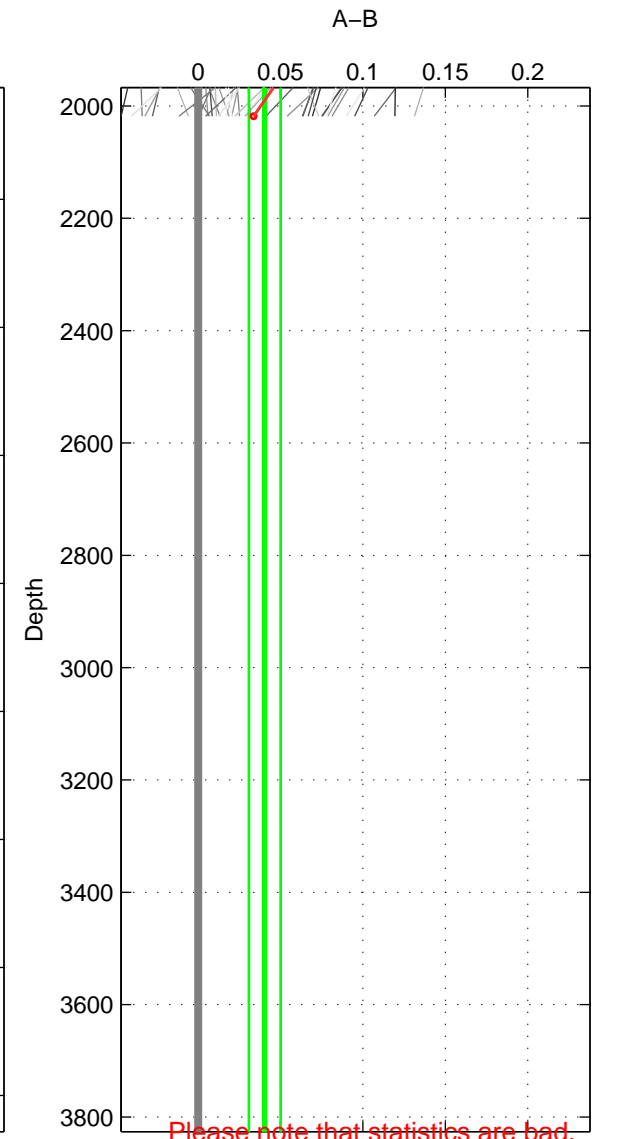

Cruise A (red). Date: May 1993 Cruisename: 204-29CS19930510
 Cruise B (blue). Date: Nov 1982 Cruisename: 205-29GD19821110

*** "Favourite" values are means of spaces 1 2 3.

	Offset	O.StDev	Ratio	R.Stdev	Rating
SIGMA:	0.086	0.027	1.002	0.001	3
THETA:	0.047	0.004	1.001	0.000	3
DEPTH:	0.040	0.010	1.001	0.000	3
FAV.:	0.058	0.014	1.002	0.000	3

Please note that statistics are bad.
 Profiles of A: 15
 Profiles of B: 5
 Diff profs: 49
 WMoffset (A-B): 0.086458
 WMoffset stdev: 0.027356
 WMratio (A/B): 1.0025
 WMratio stdev: 0.00077989

Quality (1-5): 3

Please note that statistics are bad.
 Profiles of A: 15
 Profiles of B: 6
 Diff profs: 53
 WMoffset (A-B): 0.046906
 WMoffset stdev: 0.0044841
 WMratio (A/B): 1.0013
 WMratio stdev: 0.00012827

Quality (1-5): 3

Please note that statistics are bad.
 Profiles of A: 15
 Profiles of B: 6
 Diff profs: 53
 WMoffset (A-B): 0.040402
 WMoffset stdev: 0.0096398
 WMratio (A/B): 1.0012
 WMratio stdev: 0.00027515

Quality (1-5): 3