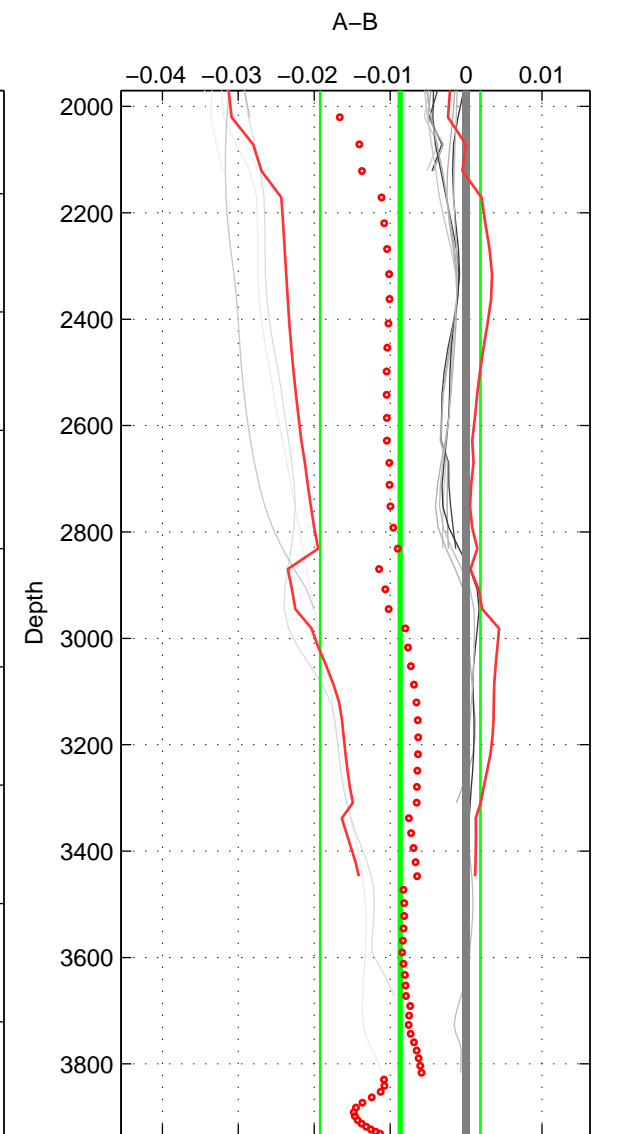

Cruise A (red). Date: Aug 1996 Cruisename: 5-06AQ19960712

Cruise B (blue). Date: Aug 1994 Cruisename: 32-18SN19940724

\*\*\* "Favourite" values are those of space 3.

	Offset	O.StDev	Ratio	R.Stdev	Rating
SIGMA:	-0.023	0.009	0.999	0.000	2
THETA:	-0.024	0.003	0.999	0.000	2
DEPTH:	-0.009	0.011	1.000	0.000	3
FAV.:	-0.009	0.011	1.000	0.000	3

Profiles of A: 7  
 Profiles of B: 4  
 Diff profs: 17  
 WMoffset (A-B): -0.023296  
 WMoffset stdev: 0.0088037  
 WMratio (A/B): 0.99933  
 WMratio stdev: 0.00025185

Quality (1-5): 2

Profiles of A: 7  
 Profiles of B: 4  
 Diff profs: 17  
 WMoffset (A-B): -0.024053  
 WMoffset stdev: 0.0033767  
 WMratio (A/B): 0.99931  
 WMratio stdev: 9.6604e-05

Quality (1-5): 2

Profiles of A: 7  
 Profiles of B: 4  
 Diff profs: 17  
 WMoffset (A-B): -0.008663  
 WMoffset stdev: 0.010551  
 WMratio (A/B): 0.99975  
 WMratio stdev: 0.00030188

Quality (1-5): 3