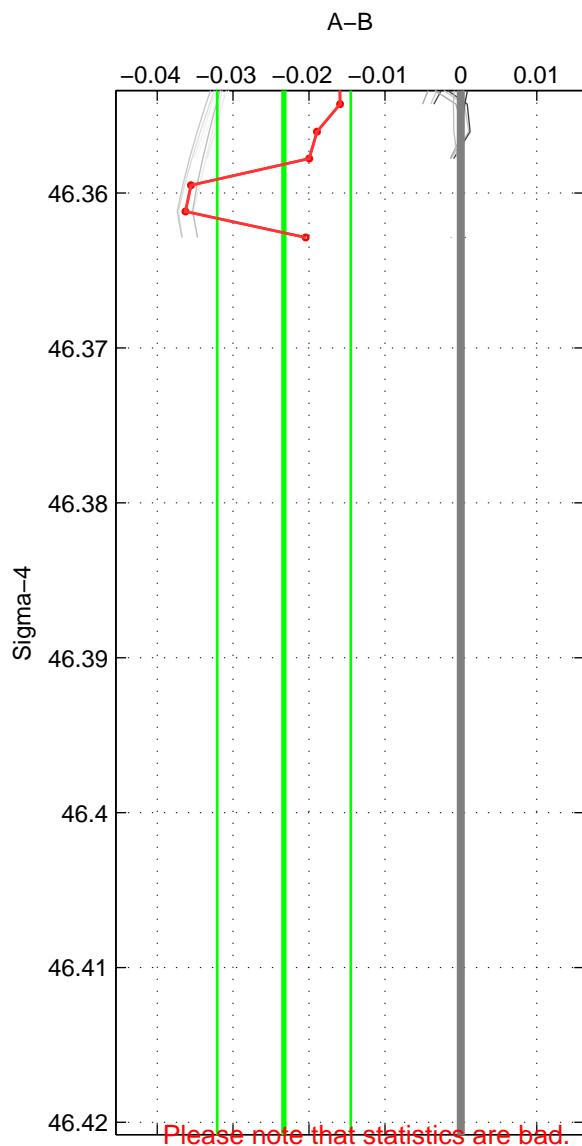

Cruise A (red). Date: Aug 1996 Cruisename: 5-06AQ19960712

Cruise B (blue). Date: Aug 1994 Cruisename: 32-18SN19940724

\*\*\* "Favourite" values are those of space 3.

	Offset	O.StDev	Ratio	R.Stdev	Rating
SIGMA:	-0.023	0.009	0.999	0.000	2
THETA:	-0.024	0.003	0.999	0.000	2
DEPTH:	-0.009	0.011	1.000	0.000	3
FAV.:	-0.009	0.011	1.000	0.000	3

Profiles of A: 7  
 Profiles of B: 4  
 Diff profs: 17  
 WMoffset (A-B): -0.023296  
 WMoffset stdev: 0.0088037  
 WMratio (A/B): 0.99933  
 WMratio stdev: 0.00025185

Quality (1-5): 2

Profiles of A: 7  
 Profiles of B: 4  
 Diff profs: 17  
 WMoffset (A-B): -0.024053  
 WMoffset stdev: 0.0033767  
 WMratio (A/B): 0.99931  
 WMratio stdev: 9.6604e-05

Quality (1-5): 2

Profiles of A: 7  
 Profiles of B: 4  
 Diff profs: 17  
 WMoffset (A-B): -0.008663  
 WMoffset stdev: 0.010551  
 WMratio (A/B): 0.99975  
 WMratio stdev: 0.00030188

Quality (1-5): 3