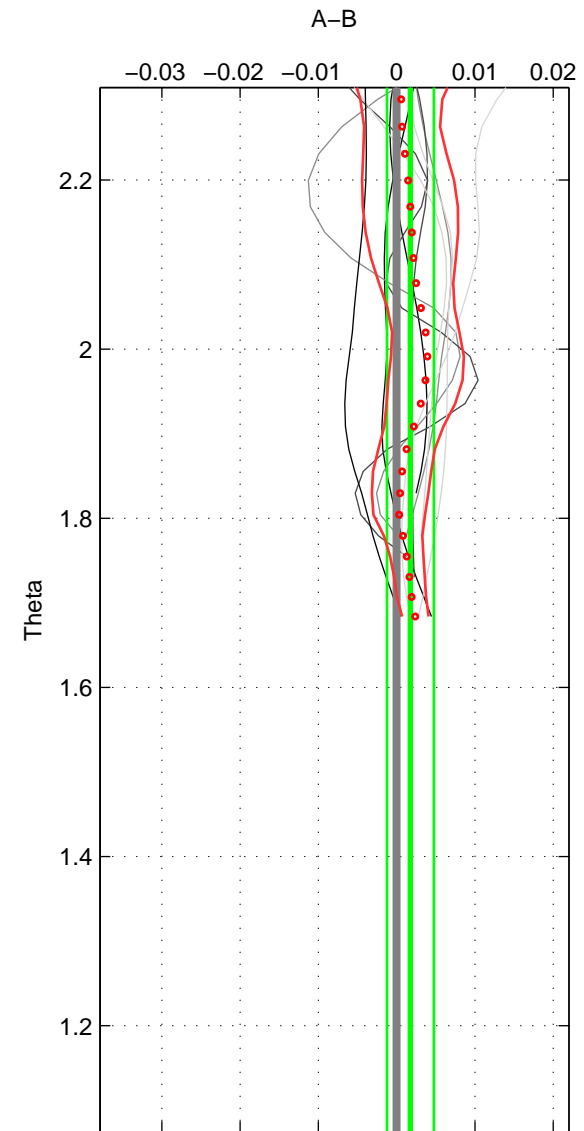

Cruise A (red). Date: Jun 2001 Cruisename: 591-49NZ20010604
 Cruise B (blue). Date: May 2003 Cruisename: 699-49UP20030425

*** "Favourite" values are means of spaces 1 2.

	Offset	O.StDev	Ratio	R.Stdev	Rating
SIGMA:	0.001	0.002	1.000	0.000	4
THETA:	0.002	0.003	1.000	0.000	4
DEPTH:	-0.009	0.003	1.000	0.000	3
FAV.:	0.001	0.003	1.000	0.000	4

Profiles of A: 5
 Profiles of B: 7
 Diff profs : 10
 WMoffset (A-B): 0.0008673
 WMoffset stdev: 0.0022513
 WMratio (A/B): 1
 WMratio stdev: 6.5155e-05

Quality (1-5): 4

Profiles of A: 5
 Profiles of B: 7
 Diff profs : 10
 WMoffset (A-B): 0.001759
 WMoffset stdev: 0.0029952
 WMratio (A/B): 1.0001
 WMratio stdev: 8.6578e-05

Quality (1-5): 4

Profiles of A: 5
 Profiles of B: 7
 Diff profs : 10
 WMoffset (A-B): -0.0087044
 WMoffset stdev: 0.0033199
 WMratio (A/B): 0.99975
 WMratio stdev: 9.6248e-05

Quality (1-5): 3

Please note that statistics are bad.