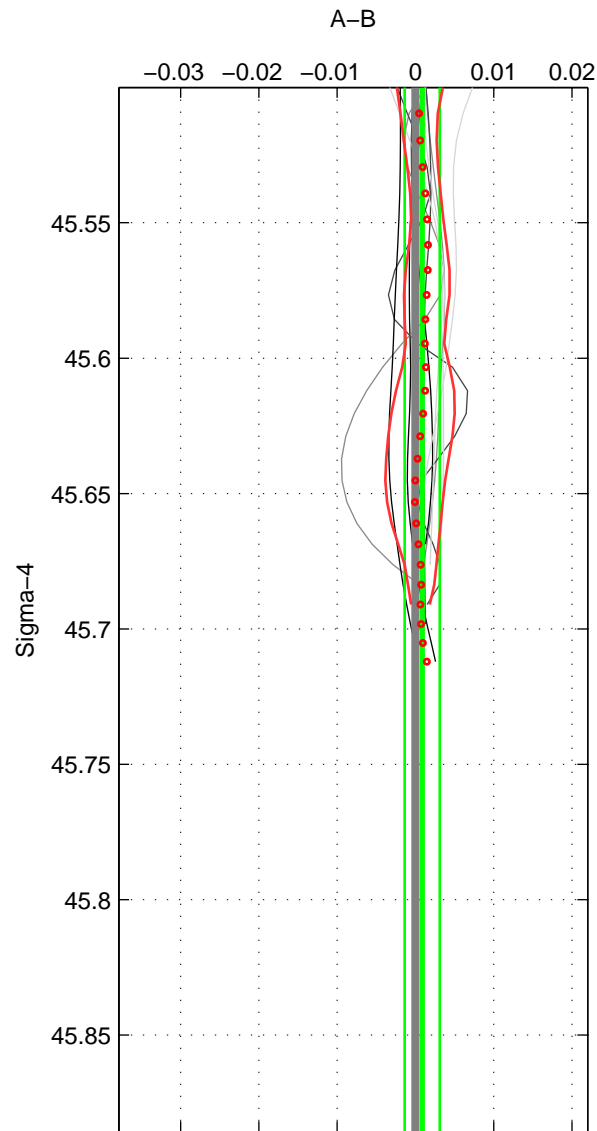

Cruise A (red). Date: Jun 2001 Cruisename: 591-49NZ20010604
 Cruise B (blue). Date: May 2003 Cruisename: 699-49UP20030425

*** "Favourite" values are means of spaces 1 2.

	Offset	O.StDev	Ratio	R.Stdev	Rating
SIGMA:	0.001	0.002	1.000	0.000	4
THETA:	0.002	0.003	1.000	0.000	4
DEPTH:	-0.009	0.003	1.000	0.000	3
FAV.:	0.001	0.003	1.000	0.000	4

Profiles of A: 5
 Profiles of B: 7
 Diff profs : 10
 WMoffset (A-B): 0.0008673
 WMoffset stdev: 0.0022513
 WMratio (A/B): 1
 WMratio stdev: 6.5155e-05

Quality (1-5): 4

Profiles of A: 5
 Profiles of B: 7
 Diff profs : 10
 WMoffset (A-B): 0.001759
 WMoffset stdev: 0.0029952
 WMratio (A/B): 1.0001
 WMratio stdev: 8.6578e-05

Quality (1-5): 4

Profiles of A: 5
 Profiles of B: 7
 Diff profs : 10
 WMoffset (A-B): -0.0087044
 WMoffset stdev: 0.0033199
 WMratio (A/B): 0.99975
 WMratio stdev: 9.6248e-05

Quality (1-5): 3

Please note that statistics are bad.