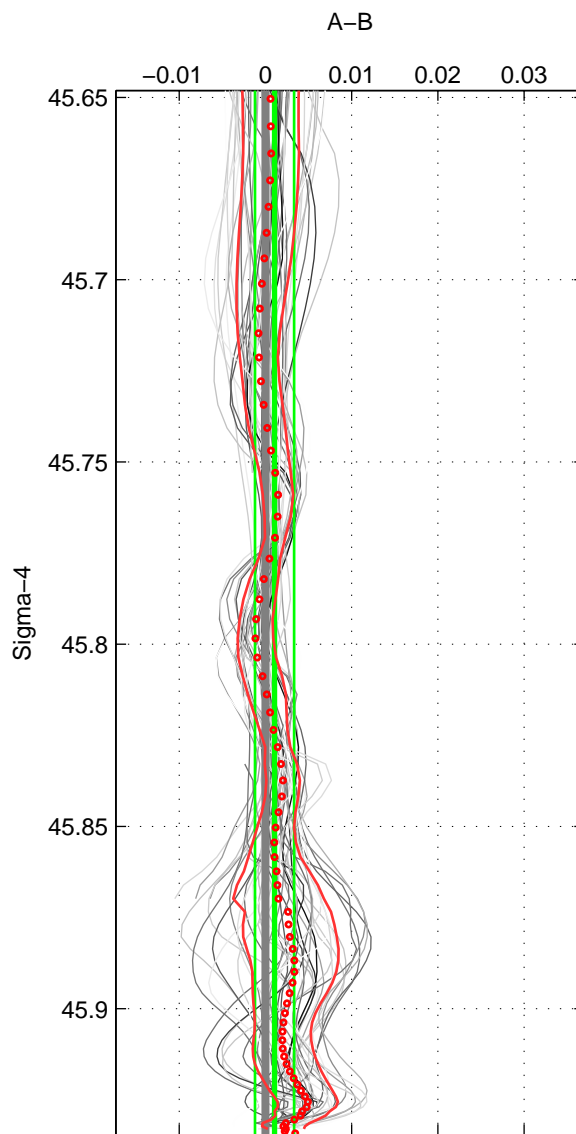

Cruise A (red). Date: Sep 2005 Cruisename: 170-06MT20050813

Cruise B (blue). Date: May 2012 Cruisename: 246-33AT20120419

*** "Favourite" values are means of spaces 1 2 3.

	Offset	O.StDev	Ratio	R.Stdev	Rating
SIGMA:	0.001	0.002	1.000	0.000	5
THETA:	0.001	0.002	1.000	0.000	5
DEPTH:	0.002	0.003	1.000	0.000	5
FAV.:	0.002	0.002	1.000	0.000	5

Profiles of A: 10
 Profiles of B: 5
 Diff profs : 44
 WMoffset (A-B): 0.001058
 WMoffset stdev: 0.0022767
 WMratio (A/B): 1
 WMratio stdev: 6.5189e-05

Quality (1-5): 5

Profiles of A: 10
 Profiles of B: 5
 Diff profs : 44
 WMoffset (A-B): 0.0012981
 WMoffset stdev: 0.0018182
 WMratio (A/B): 1
 WMratio stdev: 5.2139e-05

Quality (1-5): 5

Profiles of A: 10
 Profiles of B: 5
 Diff profs : 44
 WMoffset (A-B): 0.0022218
 WMoffset stdev: 0.00302
 WMratio (A/B): 1.0001
 WMratio stdev: 8.6528e-05

Quality (1-5): 5