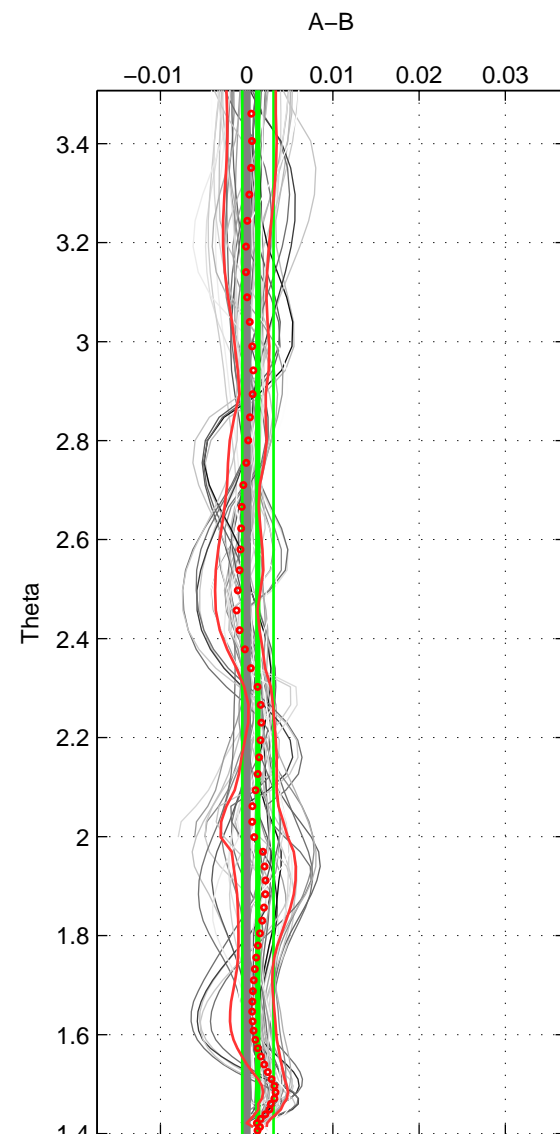

Cruise A (red). Date: Sep 2005 Cruisename: 170-06MT20050813

Cruise B (blue). Date: May 2012 Cruisename: 246-33AT20120419

*** "Favourite" values are means of spaces 1 2 3.

	Offset	O.StDev	Ratio	R.Stdev	Rating
SIGMA:	0.001	0.002	1.000	0.000	5
THETA:	0.001	0.002	1.000	0.000	5
DEPTH:	0.002	0.003	1.000	0.000	5
FAV.:	0.002	0.002	1.000	0.000	5

Profiles of A: 10
 Profiles of B: 5
 Diff profs : 44
 WMoffset (A-B): 0.001058
 WMoffset stdev: 0.0022767
 WMratio (A/B): 1
 WMratio stdev: 6.5189e-05

Quality (1-5): 5

Profiles of A: 10
 Profiles of B: 5
 Diff profs : 44
 WMoffset (A-B): 0.0012981
 WMoffset stdev: 0.0018182
 WMratio (A/B): 1
 WMratio stdev: 5.2139e-05

Quality (1-5): 5

Profiles of A: 10
 Profiles of B: 5
 Diff profs : 44
 WMoffset (A-B): 0.0022218
 WMoffset stdev: 0.00302
 WMratio (A/B): 1.0001
 WMratio stdev: 8.6528e-05

Quality (1-5): 5