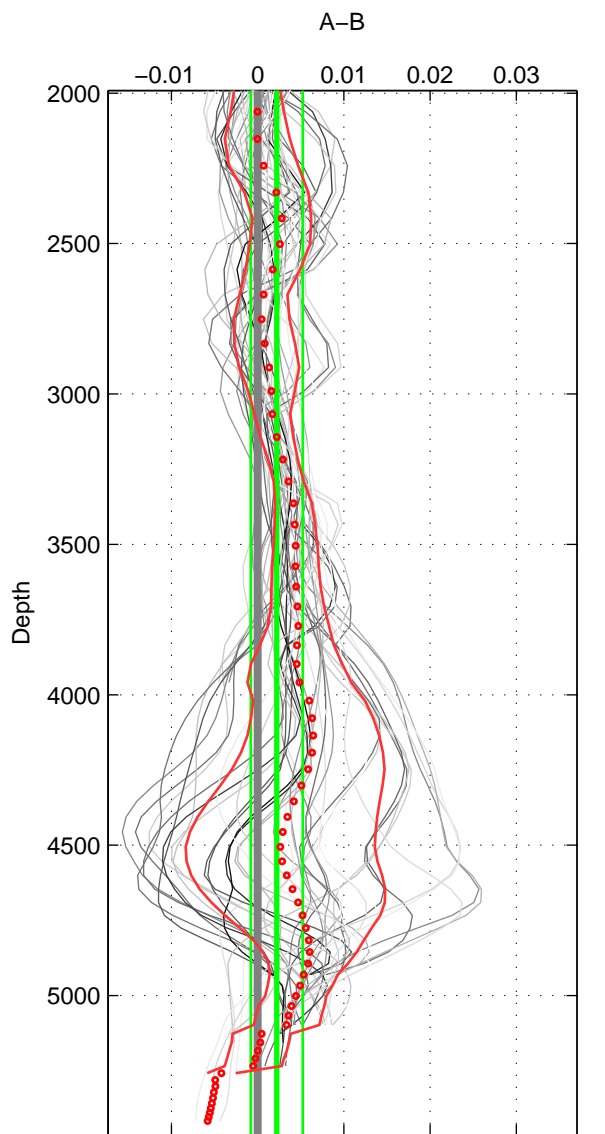

Cruise A (red). Date: Sep 2005 Cruisename: 170-06MT20050813

Cruise B (blue). Date: May 2012 Cruisename: 246-33AT20120419

*** "Favourite" values are means of spaces 1 2 3.

	Offset	O.StDev	Ratio	R.Stdev	Rating
SIGMA:	0.001	0.002	1.000	0.000	5
THETA:	0.001	0.002	1.000	0.000	5
DEPTH:	0.002	0.003	1.000	0.000	5
FAV.:	0.002	0.002	1.000	0.000	5

Profiles of A: 10
 Profiles of B: 5
 Diff profs : 44
 WMoffset (A-B): 0.001058
 WMoffset stdev: 0.0022767
 WMratio (A/B): 1
 WMratio stdev: 6.5189e-05

Quality (1-5): 5

Profiles of A: 10
 Profiles of B: 5
 Diff profs : 44
 WMoffset (A-B): 0.0012981
 WMoffset stdev: 0.0018182
 WMratio (A/B): 1
 WMratio stdev: 5.2139e-05

Quality (1-5): 5

Profiles of A: 10
 Profiles of B: 5
 Diff profs : 44
 WMoffset (A-B): 0.0022218
 WMoffset stdev: 0.00302
 WMratio (A/B): 1.0001
 WMratio stdev: 8.6528e-05

Quality (1-5): 5