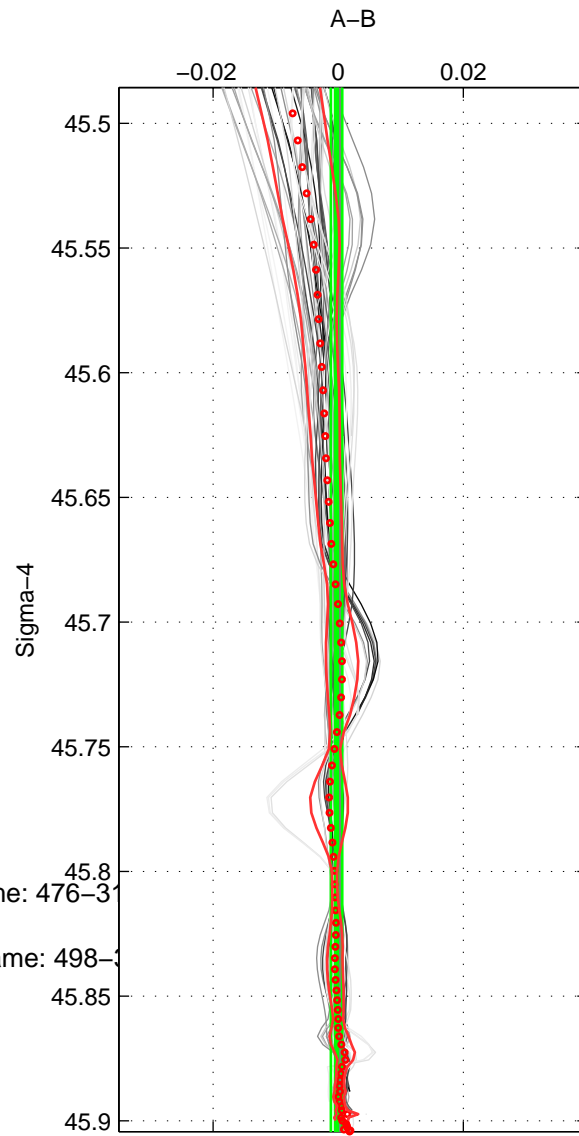

Cruise A (red). Date: Jul 2004 Cruisename: 476-3  
 Cruise B (blue). Date: Aug 1993 Cruisename: 498-3

\*\*\* "Favourite" values are means of spaces 1 2 3.

	Offset	O.StDev	Ratio	R.Stdev	Rating
SIGMA:	-0.000	0.001	1.000	0.000	5
THETA:	-0.000	0.001	1.000	0.000	5
DEPTH:	0.001	0.002	1.000	0.000	5
FAV. :	0.000	0.001	1.000	0.000	5

Profiles of A: 7  
 Profiles of B: 9  
 Diff profs : 52  
 WMoffset (A-B): -0.00027225  
 WMoffset stdev: 0.00089927  
 WMratio (A/B): 0.99999  
 WMratio stdev: 2.5936e-05

Quality (1-5): 5

Profiles of A: 7  
 Profiles of B: 9  
 Diff profs : 52  
 WMoffset (A-B): -0.00040269  
 WMoffset stdev: 0.0014089  
 WMratio (A/B): 0.99999  
 WMratio stdev: 4.0636e-05

Quality (1-5): 5

Profiles of A: 7  
 Profiles of B: 9  
 Diff profs : 52  
 WMoffset (A-B): 0.0011444  
 WMoffset stdev: 0.0020948  
 WMratio (A/B): 1  
 WMratio stdev: 6.0394e-05

Quality (1-5): 5