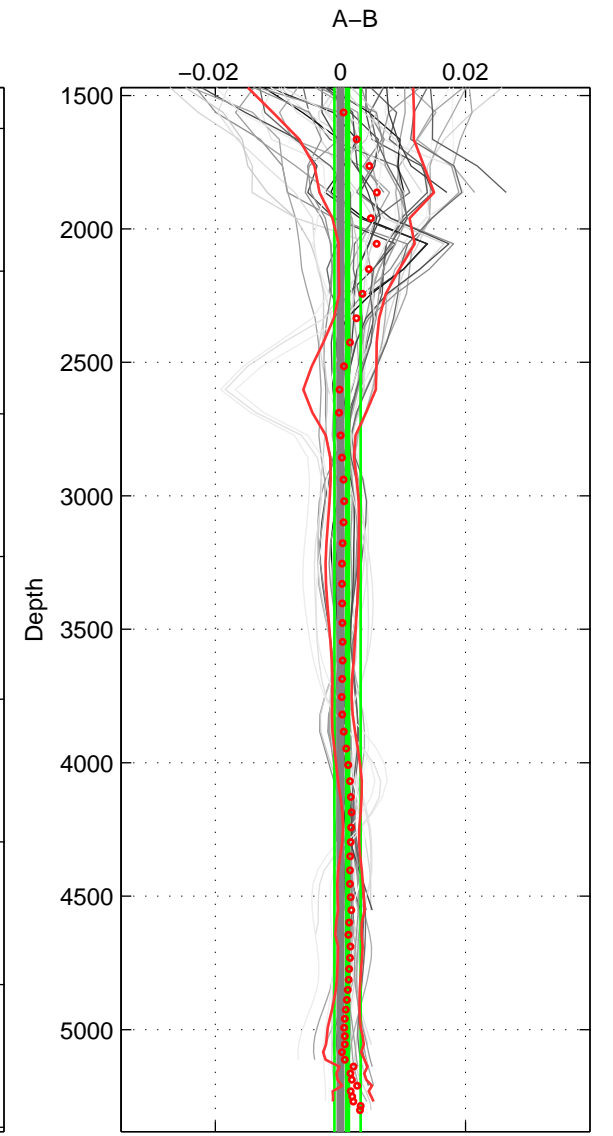

Cruise A (red). Date: Jul 2004 Cruisename: 476-3  
 Cruise B (blue). Date: Aug 1993 Cruisename: 498-3

\*\*\* "Favourite" values are means of spaces 1 2 3.

	Offset	O.StDev	Ratio	R.Stdev	Rating
SIGMA:	-0.000	0.001	1.000	0.000	5
THETA:	-0.000	0.001	1.000	0.000	5
DEPTH:	0.001	0.002	1.000	0.000	5
FAV. :	0.000	0.001	1.000	0.000	5

Profiles of A: 7  
 Profiles of B: 9  
 Diff profs : 52  
 WMoffset (A-B): -0.00027225  
 WMoffset stdev: 0.00089927  
 WMratio (A/B): 0.99999  
 WMratio stdev: 2.5936e-05

Quality (1-5): 5

Profiles of A: 7  
 Profiles of B: 9  
 Diff profs : 52  
 WMoffset (A-B): -0.00040269  
 WMoffset stdev: 0.0014089  
 WMratio (A/B): 0.99999  
 WMratio stdev: 4.0636e-05

Quality (1-5): 5

Profiles of A: 7  
 Profiles of B: 9  
 Diff profs : 52  
 WMoffset (A-B): 0.0011444  
 WMoffset stdev: 0.0020948  
 WMratio (A/B): 1  
 WMratio stdev: 6.0394e-05

Quality (1-5): 5