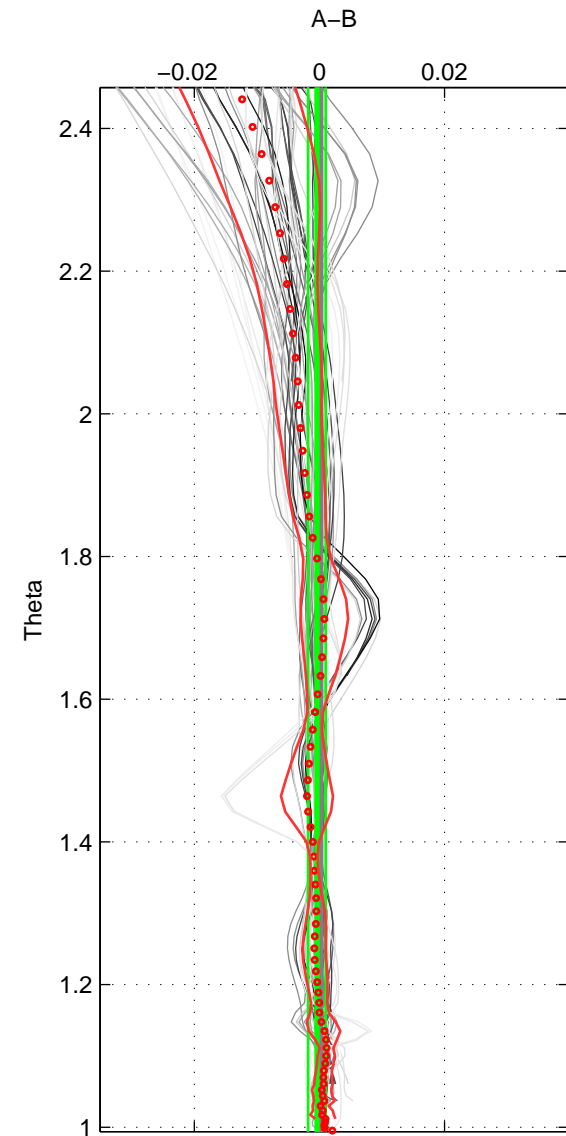

Cruise A (red). Date: Jul 2004 Cruisename: 476-3  
 Cruise B (blue). Date: Aug 1993 Cruisename: 498-3

\*\*\* "Favourite" values are means of spaces 1 2 3.

	Offset	O.StDev	Ratio	R.Stdev	Rating
SIGMA:	-0.000	0.001	1.000	0.000	5
THETA:	-0.000	0.001	1.000	0.000	5
DEPTH:	0.001	0.002	1.000	0.000	5
FAV. :	0.000	0.001	1.000	0.000	5

Profiles of A: 7  
 Profiles of B: 9  
 Diff profs : 52  
 WMoffset (A-B): -0.00027225  
 WMoffset stdev: 0.00089927  
 WMratio (A/B): 0.99999  
 WMratio stdev: 2.5936e-05

Quality (1-5): 5

Profiles of A: 7  
 Profiles of B: 9  
 Diff profs : 52  
 WMoffset (A-B): -0.00040269  
 WMoffset stdev: 0.0014089  
 WMratio (A/B): 0.99999  
 WMratio stdev: 4.0636e-05

Quality (1-5): 5

Profiles of A: 7  
 Profiles of B: 9  
 Diff profs : 52  
 WMoffset (A-B): 0.0011444  
 WMoffset stdev: 0.0020948  
 WMratio (A/B): 1  
 WMratio stdev: 6.0394e-05

Quality (1-5): 5