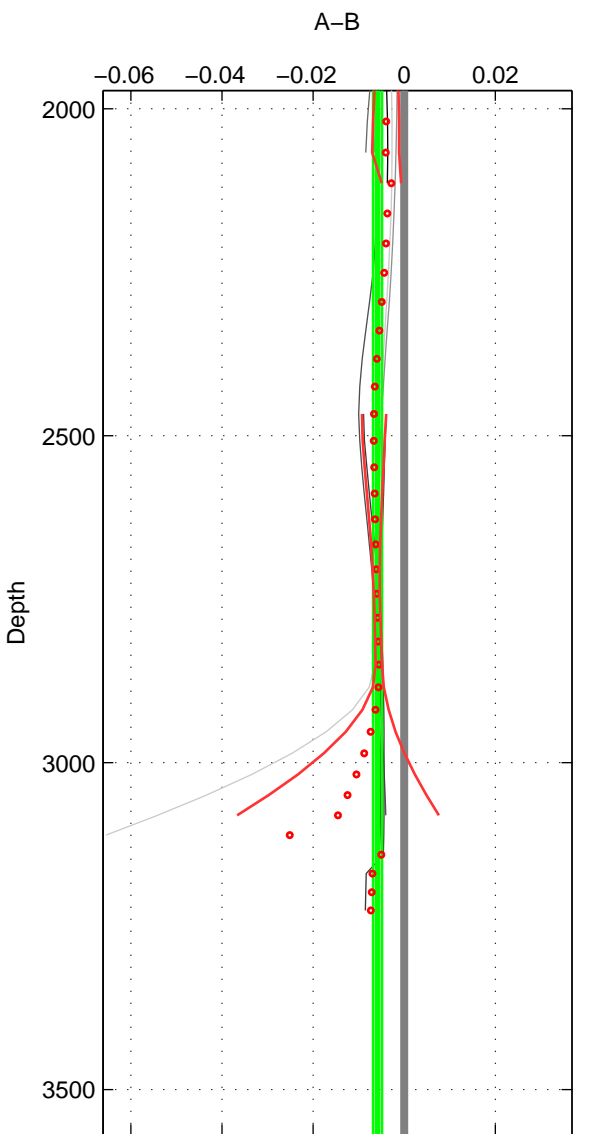

Cruise A (red). Date: Aug 2002 Cruisename: 52-32H120020718
 Cruise B (blue). Date: Sep 2005 Cruisename: 110-77DN20050819

*** "Favourite" values are means of spaces 1 2 3.

	Offset	O.StDev	Ratio	R.Stdev	Rating
SIGMA:	-0.002	0.001	1.000	0.000	2
THETA:	-0.003	0.004	1.000	0.000	2
DEPTH:	-0.006	0.001	1.000	0.000	2
FAV.:	-0.004	0.002	1.000	0.000	2

Profiles of A: 4
 Profiles of B: 3
 Diff profs : 9
 WMoffset (A-B): -0.0017945
 WMoffset stdev: 0.00081735
 WMratio (A/B): 0.99995
 WMratio stdev: 2.3392e-05

Quality (1-5): 2

Profiles of A: 4
 Profiles of B: 3
 Diff profs : 10
 WMoffset (A-B): -0.0034615
 WMoffset stdev: 0.0041374
 WMratio (A/B): 0.9999
 WMratio stdev: 0.00011834

Quality (1-5): 2

Profiles of A: 4
 Profiles of B: 3
 Diff profs : 9
 WMoffset (A-B): -0.0058481
 WMoffset stdev: 0.00096523
 WMratio (A/B): 0.99983
 WMratio stdev: 2.7608e-05

Quality (1-5): 2