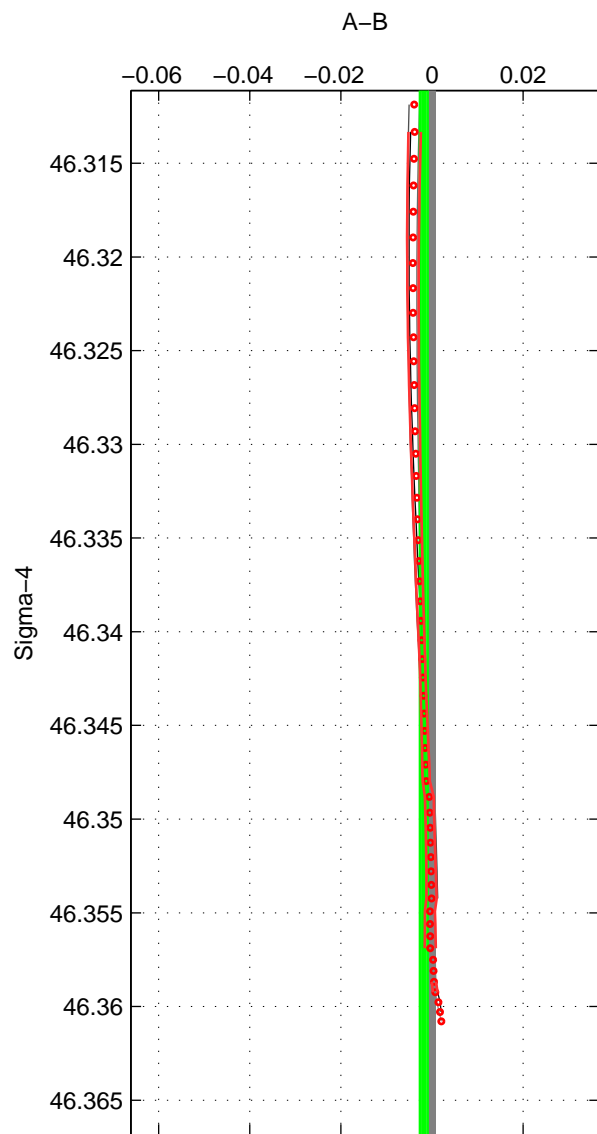

Cruise A (red). Date: Aug 2002 Cruisename: 52-32H120020718
 Cruise B (blue). Date: Sep 2005 Cruisename: 110-77DN20050819

*** "Favourite" values are means of spaces 1 2 3.

	Offset	O.StDev	Ratio	R.Stdev	Rating
SIGMA:	-0.002	0.001	1.000	0.000	2
THETA:	-0.003	0.004	1.000	0.000	2
DEPTH:	-0.006	0.001	1.000	0.000	2
FAV.:	-0.004	0.002	1.000	0.000	2

Profiles of A: 4
 Profiles of B: 3
 Diff profs : 9
 WMoffset (A-B): -0.0017945
 WMoffset stdev: 0.00081735
 WMratio (A/B): 0.99995
 WMratio stdev: 2.3392e-05

Quality (1-5): 2

Profiles of A: 4
 Profiles of B: 3
 Diff profs : 10
 WMoffset (A-B): -0.0034615
 WMoffset stdev: 0.0041374
 WMratio (A/B): 0.9999
 WMratio stdev: 0.00011834

Quality (1-5): 2

Profiles of A: 4
 Profiles of B: 3
 Diff profs : 9
 WMoffset (A-B): -0.0058481
 WMoffset stdev: 0.00096523
 WMratio (A/B): 0.99983
 WMratio stdev: 2.7608e-05

Quality (1-5): 2