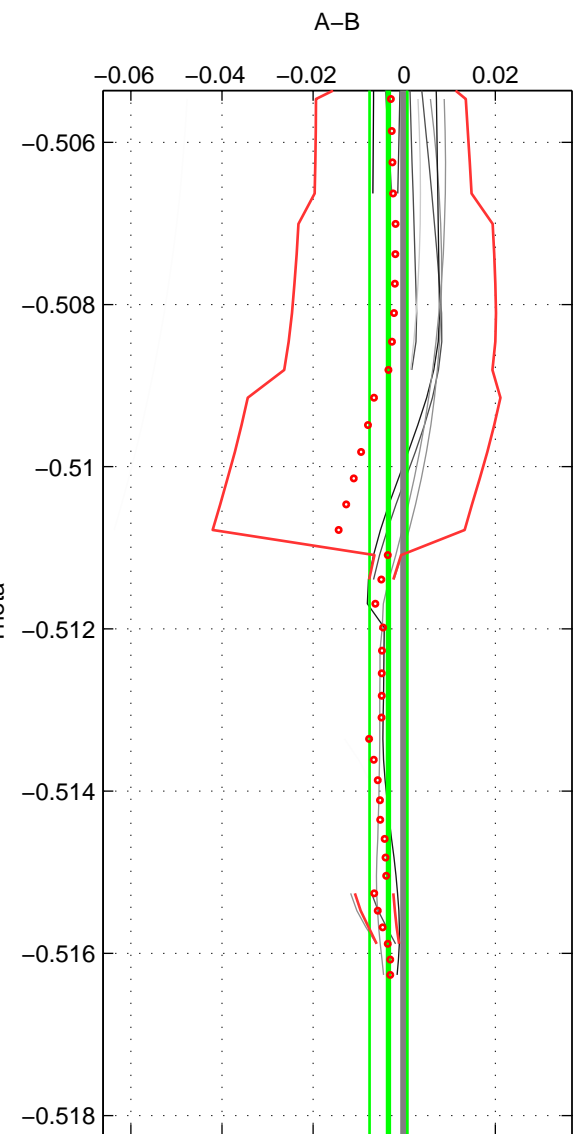

Cruise A (red). Date: Aug 2002 Cruisename: 52-32H120020718
 Cruise B (blue). Date: Sep 2005 Cruisename: 110-77DN20050819

*** "Favourite" values are means of spaces 1 2 3.

	Offset	O.StDev	Ratio	R.Stdev	Rating
SIGMA:	-0.002	0.001	1.000	0.000	2
THETA:	-0.003	0.004	1.000	0.000	2
DEPTH:	-0.006	0.001	1.000	0.000	2
FAV.:	-0.004	0.002	1.000	0.000	2

Profiles of A: 4
 Profiles of B: 3
 Diff profs : 9
 WMoffset (A-B): -0.0017945
 WMoffset stdev: 0.00081735
 WMratio (A/B): 0.99995
 WMratio stdev: 2.3392e-05

Quality (1-5): 2

Profiles of A: 4
 Profiles of B: 3
 Diff profs : 10
 WMoffset (A-B): -0.0034615
 WMoffset stdev: 0.0041374
 WMratio (A/B): 0.9999
 WMratio stdev: 0.00011834

Quality (1-5): 2

Profiles of A: 4
 Profiles of B: 3
 Diff profs : 9
 WMoffset (A-B): -0.0058481
 WMoffset stdev: 0.00096523
 WMratio (A/B): 0.99983
 WMratio stdev: 2.7608e-05

Quality (1-5): 2