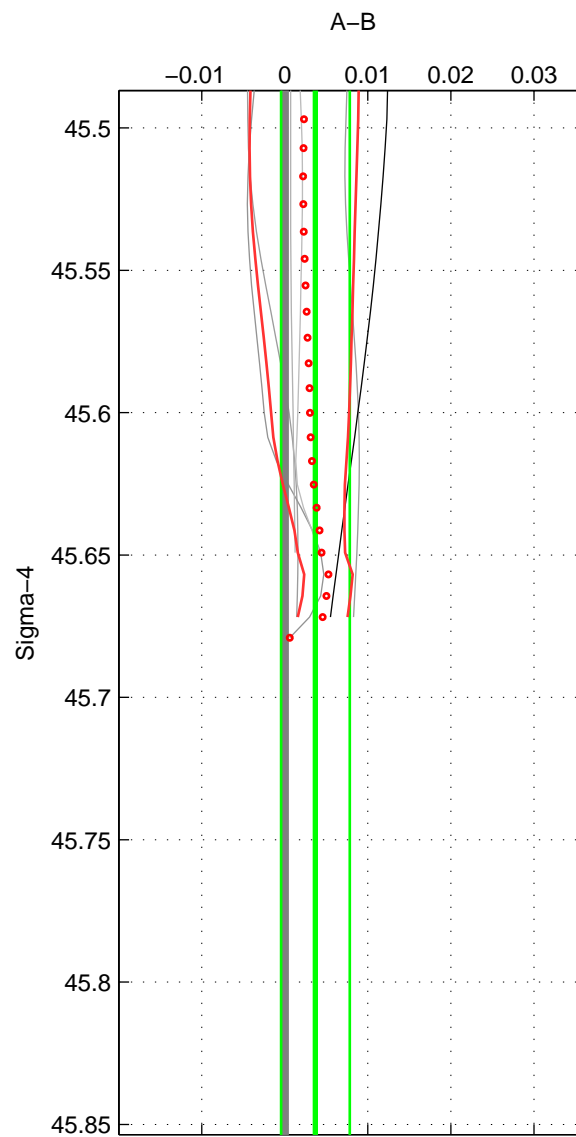

Cruise A (red). Date: Feb 2003 Cruisename: 660-49UF20030225

Cruise B (blue). Date: Jul 2003 Cruisename: 701-49UP20030714

*** "Favourite" values are means of spaces 1 2.

	Offset	O.StDev	Ratio	R.Stdev	Rating
SIGMA:	0.004	0.004	1.000	0.000	3
THETA:	0.005	0.007	1.000	0.000	3
DEPTH:	0.001	0.000	1.000	0.000	2
FAV.:	0.004	0.005	1.000	0.000	3

Profiles of A: 5
 Profiles of B: 3
 Diff profs : 6
 WMoffset (A-B): 0.0036795
 WMoffset stdev: 0.0041288
 WMratio (A/B): 1.0001
 WMratio stdev: 0.00011938

Quality (1-5): 3

Profiles of A: 5
 Profiles of B: 3
 Diff profs : 6
 WMoffset (A-B): 0.005068
 WMoffset stdev: 0.0067646
 WMratio (A/B): 1.0001
 WMratio stdev: 0.00019561

Quality (1-5): 3

Profiles of A: 5
 Profiles of B: 3
 Diff profs : 6
 WMoffset (A-B): 0.00094464
 WMoffset stdev: 0.00048542
 WMratio (A/B): 1
 WMratio stdev: 1.4114e-05

Quality (1-5): 2

Please note that statistics are bad.