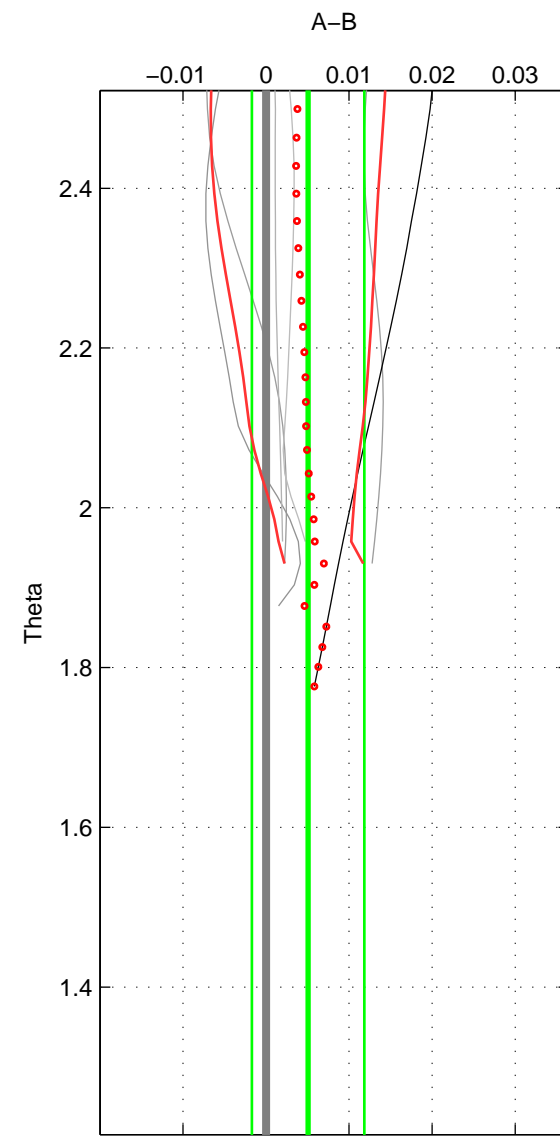

Cruise A (red). Date: Feb 2003 Cruisename: 660-49UF20030225

Cruise B (blue). Date: Jul 2003 Cruisename: 701-49UP20030714

*** "Favourite" values are means of spaces 1 2.

	Offset	O.StDev	Ratio	R.Stdev	Rating
SIGMA:	0.004	0.004	1.000	0.000	3
THETA:	0.005	0.007	1.000	0.000	3
DEPTH:	0.001	0.000	1.000	0.000	2
FAV.:	0.004	0.005	1.000	0.000	3

Profiles of A: 5
 Profiles of B: 3
 Diff profs : 6
 WMoffset (A-B): 0.0036795
 WMoffset stdev: 0.0041288
 WMratio (A/B): 1.0001
 WMratio stdev: 0.00011938

Quality (1-5): 3

Profiles of A: 5
 Profiles of B: 3
 Diff profs : 6
 WMoffset (A-B): 0.005068
 WMoffset stdev: 0.0067646
 WMratio (A/B): 1.0001
 WMratio stdev: 0.00019561

Quality (1-5): 3

Profiles of A: 5
 Profiles of B: 3
 Diff profs : 6
 WMoffset (A-B): 0.00094464
 WMoffset stdev: 0.00048542
 WMratio (A/B): 1
 WMratio stdev: 1.4114e-05

Quality (1-5): 2

Please note that statistics are bad.