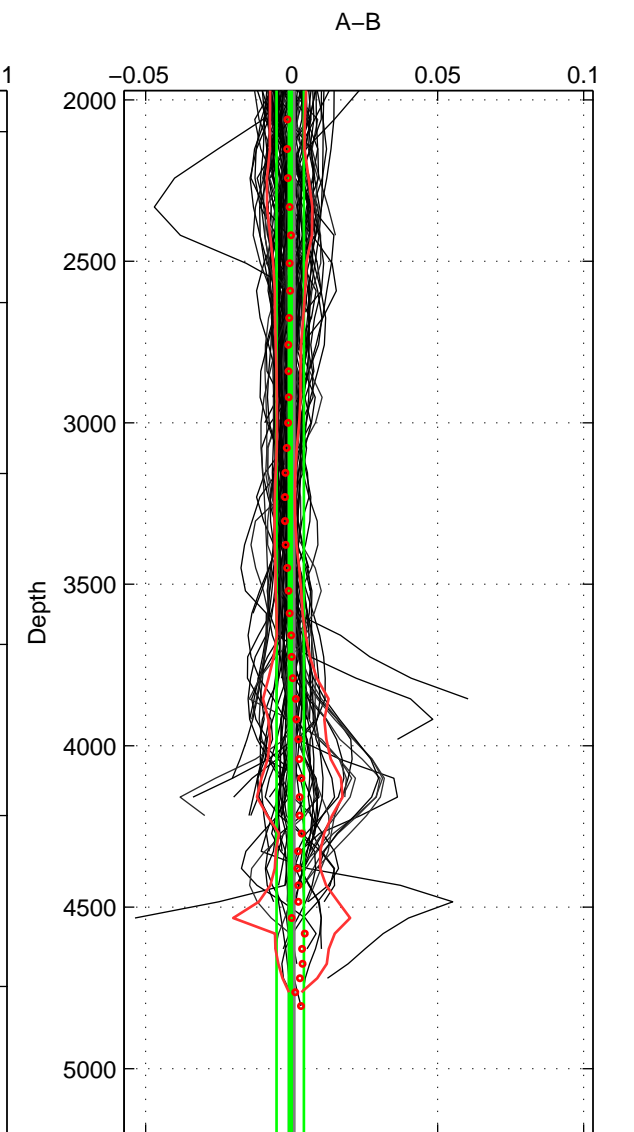

Cruise A (red). Date: May 1996 Cruisename: 249-33LK19960415

Cruise B (blue). Date: Sep 1995 Cruisename: 269-35LU19950909

\*\*\* "Favourite" values are means of spaces 1 2 3.

	Offset	O.StDev	Ratio	R.Stdev	Rating
SIGMA:	-0.000	0.004	1.000	0.000	5
THETA:	-0.000	0.002	1.000	0.000	5
DEPTH:	-0.001	0.005	1.000	0.000	5
FAV. :	-0.000	0.004	1.000	0.000	5

Profiles of A: 77  
 Profiles of B: 72  
 Diff profs : 94  
 WMoffset (A-B): -0.00016318  
 WMoffset stdev: 0.0043705  
 WMratio (A/B): 1  
 WMratio stdev: 0.00012538

Quality (1-5): 5

Profiles of A: 77  
 Profiles of B: 72  
 Diff profs : 94  
 WMoffset (A-B): -0.00032696  
 WMoffset stdev: 0.0023664  
 WMratio (A/B): 0.99999  
 WMratio stdev: 6.8045e-05

Quality (1-5): 5

Profiles of A: 77  
 Profiles of B: 72  
 Diff profs : 94  
 WMoffset (A-B): -0.00050478  
 WMoffset stdev: 0.00467  
 WMratio (A/B): 0.99999  
 WMratio stdev: 0.00013384

Quality (1-5): 5