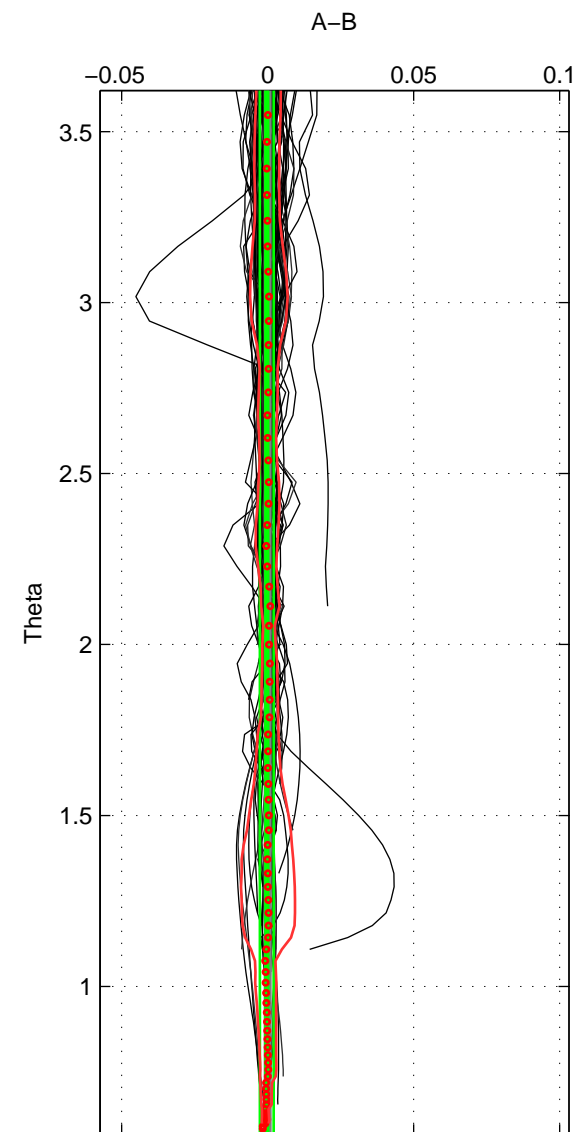

Cruise A (red). Date: May 1996 Cruisename: 249-33LK19960415

Cruise B (blue). Date: Sep 1995 Cruisename: 269-35LU19950909

\*\*\* "Favourite" values are means of spaces 1 2 3.

	Offset	O.StDev	Ratio	R.Stdev	Rating
SIGMA:	-0.000	0.004	1.000	0.000	5
THETA:	-0.000	0.002	1.000	0.000	5
DEPTH:	-0.001	0.005	1.000	0.000	5
FAV. :	-0.000	0.004	1.000	0.000	5

Profiles of A: 77  
 Profiles of B: 72  
 Diff profs : 94  
 WMoffset (A-B): -0.00016318  
 WMoffset stdev: 0.0043705  
 WMratio (A/B): 1  
 WMratio stdev: 0.00012538

Quality (1-5): 5

Profiles of A: 77  
 Profiles of B: 72  
 Diff profs : 94  
 WMoffset (A-B): -0.00032696  
 WMoffset stdev: 0.0023664  
 WMratio (A/B): 0.99999  
 WMratio stdev: 6.8045e-05

Quality (1-5): 5

Profiles of A: 77  
 Profiles of B: 72  
 Diff profs : 94  
 WMoffset (A-B): -0.00050478  
 WMoffset stdev: 0.00467  
 WMratio (A/B): 0.99999  
 WMratio stdev: 0.00013384

Quality (1-5): 5