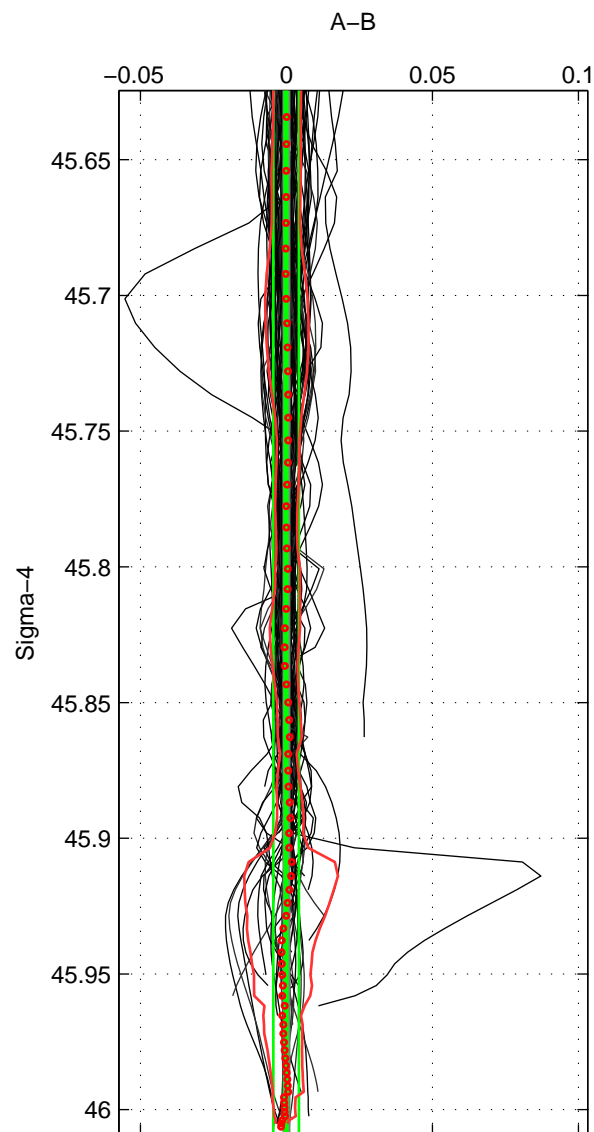

Cruise A (red). Date: May 1996 Cruisename: 249-33LK19960415

Cruise B (blue). Date: Sep 1995 Cruisename: 269-35LU19950909

\*\*\* "Favourite" values are means of spaces 1 2 3.

	Offset	O.StDev	Ratio	R.Stdev	Rating
SIGMA:	-0.000	0.004	1.000	0.000	5
THETA:	-0.000	0.002	1.000	0.000	5
DEPTH:	-0.001	0.005	1.000	0.000	5
FAV. :	-0.000	0.004	1.000	0.000	5

Profiles of A: 77  
 Profiles of B: 72  
 Diff profs : 94  
 WMoffset (A-B): -0.00016318  
 WMoffset stdev: 0.0043705  
 WMratio (A/B): 1  
 WMratio stdev: 0.00012538

Quality (1-5): 5

Profiles of A: 77  
 Profiles of B: 72  
 Diff profs : 94  
 WMoffset (A-B): -0.00032696  
 WMoffset stdev: 0.0023664  
 WMratio (A/B): 0.99999  
 WMratio stdev: 6.8045e-05

Quality (1-5): 5

Profiles of A: 77  
 Profiles of B: 72  
 Diff profs : 94  
 WMoffset (A-B): -0.00050478  
 WMoffset stdev: 0.00467  
 WMratio (A/B): 0.99999  
 WMratio stdev: 0.00013384

Quality (1-5): 5