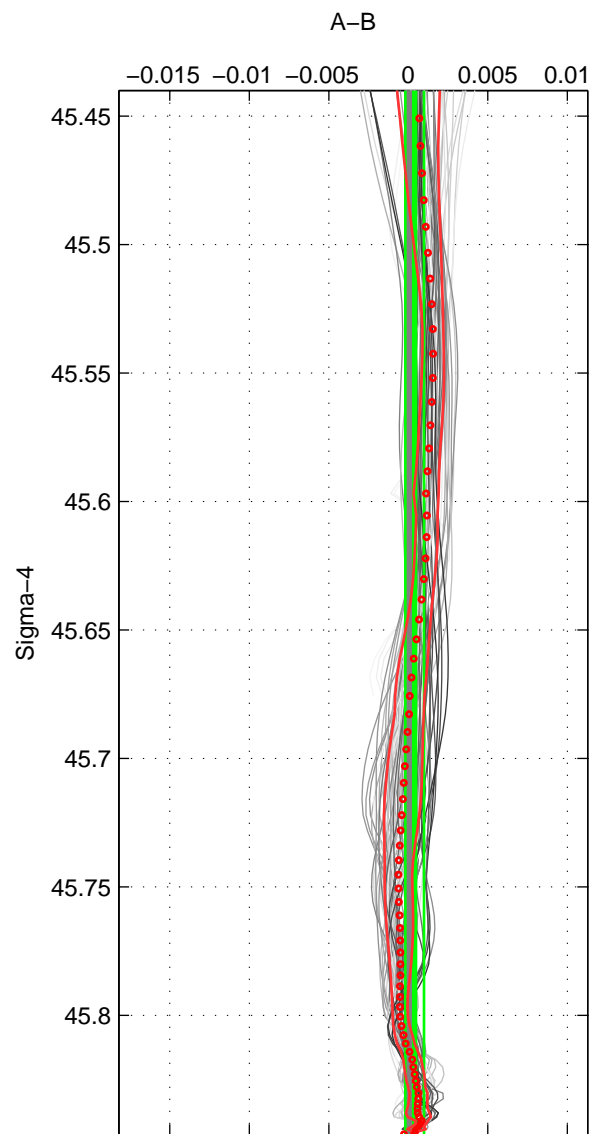

Cruise A (red). Date: Feb 1994 Cruisename: 726-49XK19940216

Cruise B (blue). Date: Jun 1996 Cruisename: 727-49XK19960617

*** "Favourite" values are means of spaces 1 2 3.

	Offset	O.StDev	Ratio	R.Stdev	Rating
SIGMA:	0.000	0.001	1.000	0.000	5
THETA:	0.001	0.001	1.000	0.000	5
DEPTH:	0.001	0.000	1.000	0.000	5
FAV.:	0.001	0.001	1.000	0.000	5

Profiles of A: 9
 Profiles of B: 11
 Diff profs : 71
 WMoffset (A-B): 0.00039322
 WMoffset stdev: 0.00058555
 WMratio (A/B): 1
 WMratio stdev: 1.6892e-05

Quality (1-5): 5

Profiles of A: 9
 Profiles of B: 11
 Diff profs : 71
 WMoffset (A-B): 0.00053615
 WMoffset stdev: 0.00079756
 WMratio (A/B): 1
 WMratio stdev: 2.3014e-05

Quality (1-5): 5

Profiles of A: 9
 Profiles of B: 11
 Diff profs : 71
 WMoffset (A-B): 0.0010251
 WMoffset stdev: 0.00043525
 WMratio (A/B): 1
 WMratio stdev: 1.255e-05

Quality (1-5): 5