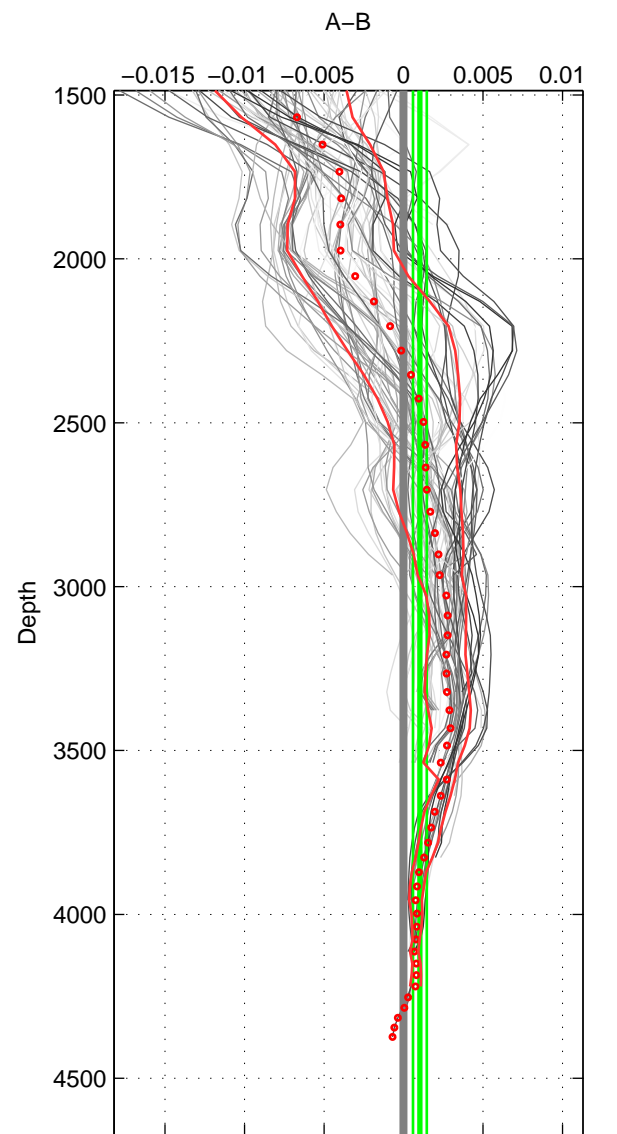

Cruise A (red). Date: Feb 1994 Cruisename: 726-49XK19940216

Cruise B (blue). Date: Jun 1996 Cruisename: 727-49XK19960617

*** "Favourite" values are means of spaces 1 2 3.

	Offset	O.StDev	Ratio	R.Stdev	Rating
SIGMA:	0.000	0.001	1.000	0.000	5
THETA:	0.001	0.001	1.000	0.000	5
DEPTH:	0.001	0.000	1.000	0.000	5
FAV.:	0.001	0.001	1.000	0.000	5

Profiles of A: 9
 Profiles of B: 11
 Diff profs : 71
 WMoffset (A-B): 0.00039322
 WMoffset stdev: 0.00058555
 WMratio (A/B): 1
 WMratio stdev: 1.6892e-05

Quality (1-5): 5

Profiles of A: 9
 Profiles of B: 11
 Diff profs : 71
 WMoffset (A-B): 0.00053615
 WMoffset stdev: 0.00079756
 WMratio (A/B): 1
 WMratio stdev: 2.3014e-05

Quality (1-5): 5

Profiles of A: 9
 Profiles of B: 11
 Diff profs : 71
 WMoffset (A-B): 0.0010251
 WMoffset stdev: 0.00043525
 WMratio (A/B): 1
 WMratio stdev: 1.255e-05

Quality (1-5): 5