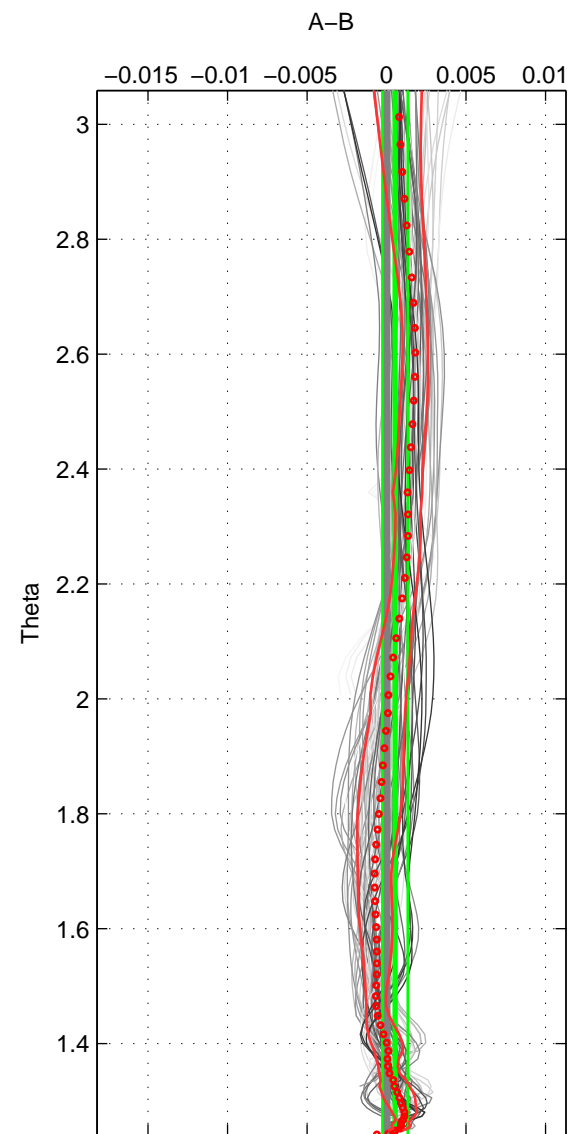

Cruise A (red). Date: Feb 1994 Cruisename: 726-49XK19940216

Cruise B (blue). Date: Jun 1996 Cruisename: 727-49XK19960617

*** "Favourite" values are means of spaces 1 2 3.

	Offset	O.StDev	Ratio	R.Stdev	Rating
SIGMA:	0.000	0.001	1.000	0.000	5
THETA:	0.001	0.001	1.000	0.000	5
DEPTH:	0.001	0.000	1.000	0.000	5
FAV.:	0.001	0.001	1.000	0.000	5

Profiles of A: 9
 Profiles of B: 11
 Diff profs : 71
 WMoffset (A-B): 0.00039322
 WMoffset stdev: 0.00058555
 WMratio (A/B): 1
 WMratio stdev: 1.6892e-05

Quality (1-5): 5

Profiles of A: 9
 Profiles of B: 11
 Diff profs : 71
 WMoffset (A-B): 0.00053615
 WMoffset stdev: 0.00079756
 WMratio (A/B): 1
 WMratio stdev: 2.3014e-05

Quality (1-5): 5

Profiles of A: 9
 Profiles of B: 11
 Diff profs : 71
 WMoffset (A-B): 0.0010251
 WMoffset stdev: 0.00043525
 WMratio (A/B): 1
 WMratio stdev: 1.255e-05

Quality (1-5): 5