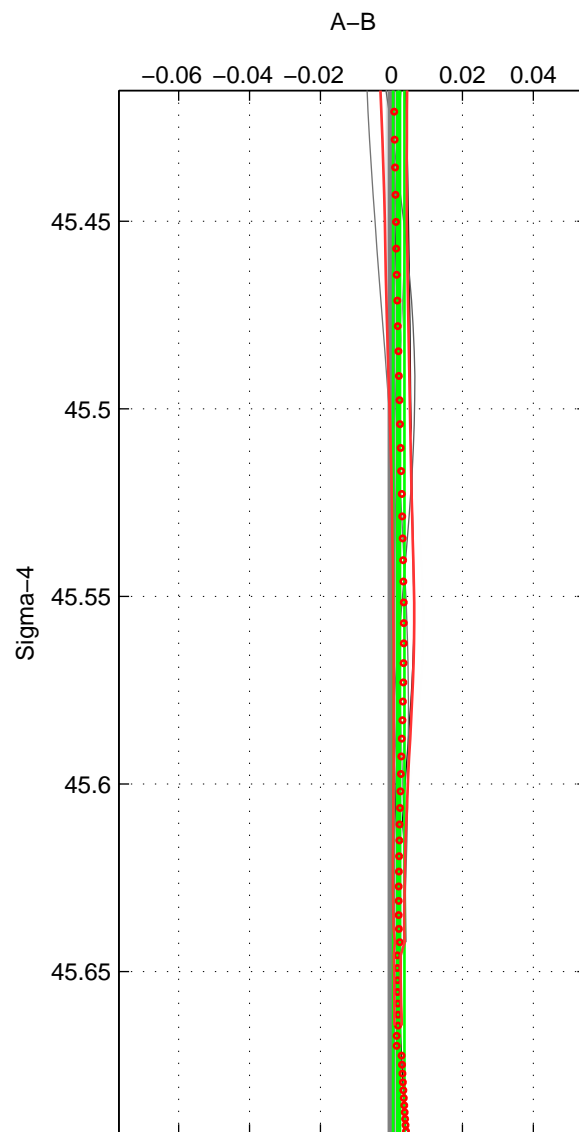

Cruise A (red). Date: Jul 2001 Cruisename: 694-49UP20010619

Cruise B (blue). Date: Nov 2001 Cruisename: 695-49UP20011010

*** "Favourite" values are means of spaces 1 2 3.

	Offset	O.StDev	Ratio	R.Stdev	Rating
SIGMA:	0.002	0.002	1.000	0.000	2
THETA:	0.003	0.003	1.000	0.000	2
DEPTH:	-0.012	0.019	1.000	0.001	2
FAV.:	-0.002	0.008	1.000	0.000	2

Profiles of A: 5
Profiles of B: 3
Diff profs : 8
WMoffset (A-B): 0.002044
WMoffset stdev: 0.0016078
WMratio (A/B): 1.0001
WMratio stdev: 4.6502e-05

Quality (1-5): 2

Profiles of A: 5
Profiles of B: 3
Diff profs : 8
WMoffset (A-B): 0.0034909
WMoffset stdev: 0.0028818
WMratio (A/B): 1.0001
WMratio stdev: 8.3371e-05

Quality (1-5): 2

Profiles of A: 5
Profiles of B: 3
Diff profs : 8
WMoffset (A-B): -0.011804
WMoffset stdev: 0.01892
WMratio (A/B): 0.99966
WMratio stdev: 0.00054708

Quality (1-5): 2