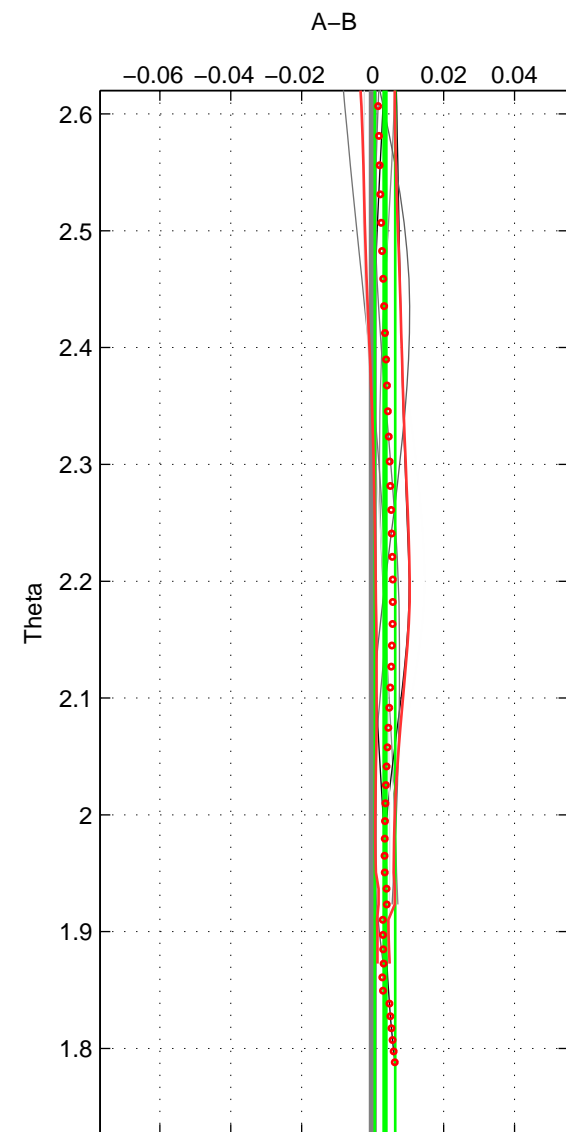

Cruise A (red). Date: Jul 2001 Cruisename: 694-49UP20010619

Cruise B (blue). Date: Nov 2001 Cruisename: 695-49UP20011010

*** "Favourite" values are means of spaces 1 2 3.

	Offset	O.StDev	Ratio	R.Stdev	Rating
SIGMA:	0.002	0.002	1.000	0.000	2
THETA:	0.003	0.003	1.000	0.000	2
DEPTH:	-0.012	0.019	1.000	0.001	2
FAV.:	-0.002	0.008	1.000	0.000	2

Profiles of A: 5
Profiles of B: 3
Diff profs : 8
WMoffset (A-B): 0.002044
WMoffset stdev: 0.0016078
WMratio (A/B): 1.0001
WMratio stdev: 4.6502e-05

Quality (1-5): 2

Profiles of A: 5
Profiles of B: 3
Diff profs : 8
WMoffset (A-B): 0.0034909
WMoffset stdev: 0.0028818
WMratio (A/B): 1.0001
WMratio stdev: 8.3371e-05

Quality (1-5): 2

Profiles of A: 5
Profiles of B: 3
Diff profs : 8
WMoffset (A-B): -0.011804
WMoffset stdev: 0.01892
WMratio (A/B): 0.99966
WMratio stdev: 0.00054708

Quality (1-5): 2