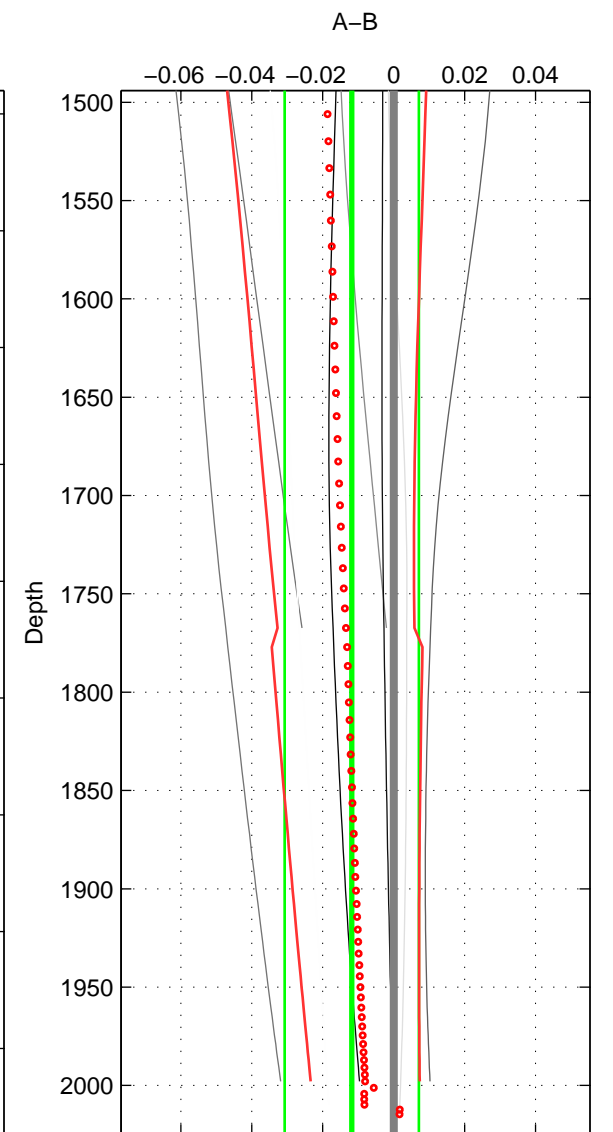

Cruise A (red). Date: Jul 2001 Cruisename: 694-49UP20010619

Cruise B (blue). Date: Nov 2001 Cruisename: 695-49UP20011010

*** "Favourite" values are means of spaces 1 2 3.

	Offset	O.StDev	Ratio	R.Stdev	Rating
SIGMA:	0.002	0.002	1.000	0.000	2
THETA:	0.003	0.003	1.000	0.000	2
DEPTH:	-0.012	0.019	1.000	0.001	2
FAV.:	-0.002	0.008	1.000	0.000	2

Profiles of A: 5
Profiles of B: 3
Diff profs : 8
WMoffset (A-B): 0.002044
WMoffset stdev: 0.0016078
WMratio (A/B): 1.0001
WMratio stdev: 4.6502e-05

Quality (1-5): 2

Profiles of A: 5
Profiles of B: 3
Diff profs : 8
WMoffset (A-B): 0.0034909
WMoffset stdev: 0.0028818
WMratio (A/B): 1.0001
WMratio stdev: 8.3371e-05

Quality (1-5): 2

Profiles of A: 5
Profiles of B: 3
Diff profs : 8
WMoffset (A-B): -0.011804
WMoffset stdev: 0.01892
WMratio (A/B): 0.99966
WMratio stdev: 0.00054708

Quality (1-5): 2