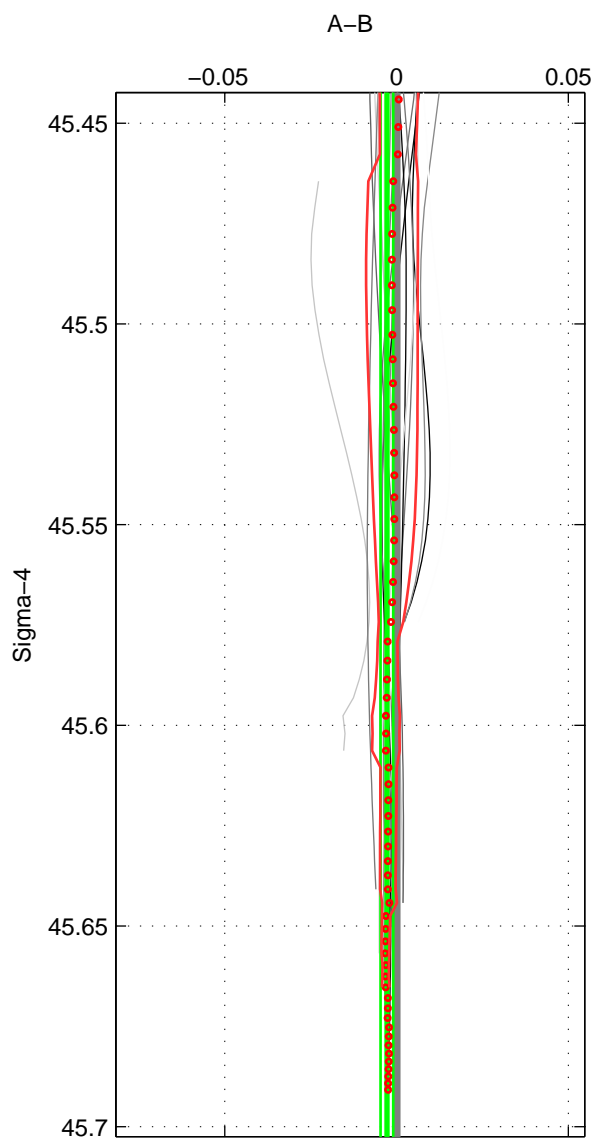

Cruise A (red). Date: Feb 2008 Cruisename: 676-49UF20080117
 Cruise B (blue). Date: May 1999 Cruisename: 687-49UP19990419

*** "Favourite" values are means of spaces 1 2 3.

	Offset	O.StDev	Ratio	R.Stdev	Rating
SIGMA:	-0.003	0.002	1.000	0.000	4
THETA:	-0.005	0.003	1.000	0.000	4
DEPTH:	-0.016	0.018	1.000	0.001	4
FAV.:	-0.008	0.007	1.000	0.000	4

Profiles of A: 6
 Profiles of B: 7
 Diff profs: 19
 WMoffset (A-B): -0.0028169
 WMoffset stdev: 0.00185
 WMratio (A/B): 0.99992
 WMratio stdev: 5.3477e-05

Quality (1-5): 4

Profiles of A: 6
 Profiles of B: 7
 Diff profs: 19
 WMoffset (A-B): -0.0048957
 WMoffset stdev: 0.0029175
 WMratio (A/B): 0.99986
 WMratio stdev: 8.4332e-05

Quality (1-5): 4

Profiles of A: 6
 Profiles of B: 7
 Diff profs: 19
 WMoffset (A-B): -0.015787
 WMoffset stdev: 0.01756
 WMratio (A/B): 0.99954
 WMratio stdev: 0.00050759

Quality (1-5): 4