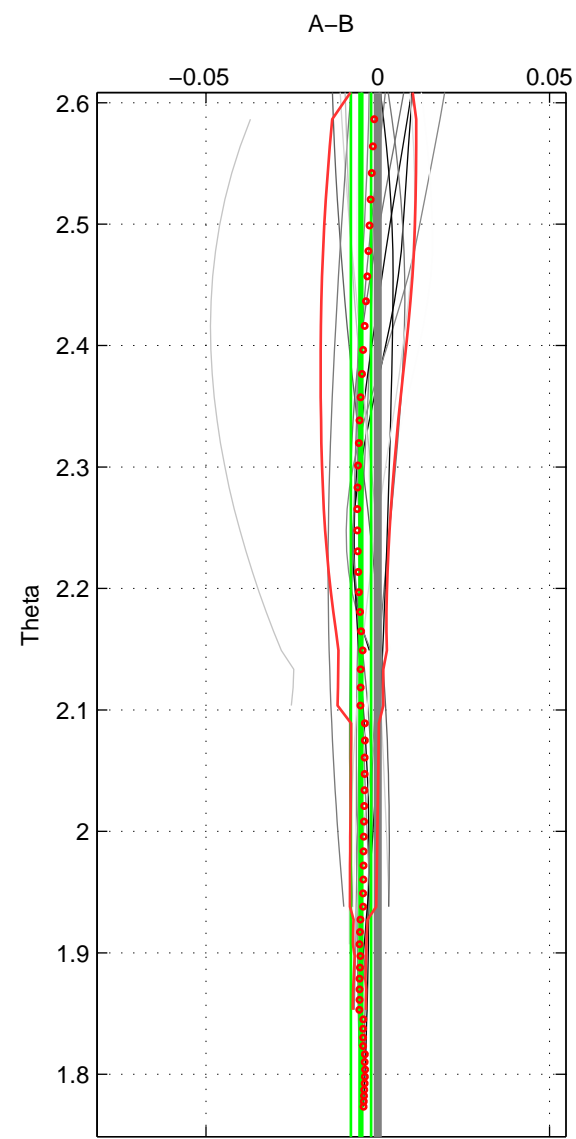

Cruise A (red). Date: Feb 2008 Cruisename: 676-49UF20080117
 Cruise B (blue). Date: May 1999 Cruisename: 687-49UP19990419

*** "Favourite" values are means of spaces 1 2 3.

	Offset	O.StDev	Ratio	R.Stdev	Rating
SIGMA:	-0.003	0.002	1.000	0.000	4
THETA:	-0.005	0.003	1.000	0.000	4
DEPTH:	-0.016	0.018	1.000	0.001	4
FAV.:	-0.008	0.007	1.000	0.000	4

Profiles of A: 6
 Profiles of B: 7
 Diff profs: 19
 WMoffset (A-B): -0.0028169
 WMoffset stdev: 0.00185
 WMratio (A/B): 0.99992
 WMratio stdev: 5.3477e-05

Quality (1-5): 4

Profiles of A: 6
 Profiles of B: 7
 Diff profs: 19
 WMoffset (A-B): -0.0048957
 WMoffset stdev: 0.0029175
 WMratio (A/B): 0.99986
 WMratio stdev: 8.4332e-05

Quality (1-5): 4

Profiles of A: 6
 Profiles of B: 7
 Diff profs: 19
 WMoffset (A-B): -0.015787
 WMoffset stdev: 0.01756
 WMratio (A/B): 0.99954
 WMratio stdev: 0.00050759

Quality (1-5): 4