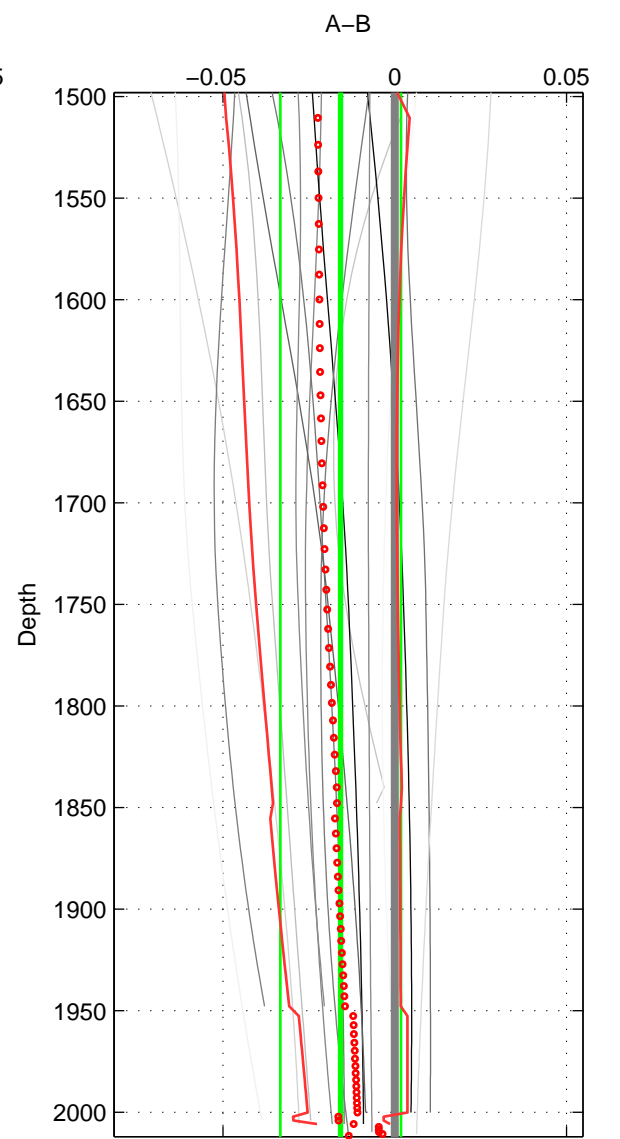

Cruise A (red). Date: Feb 2008 Cruisename: 676-49UF20080117
 Cruise B (blue). Date: May 1999 Cruisename: 687-49UP19990419

*** "Favourite" values are means of spaces 1 2 3.

	Offset	O.StDev	Ratio	R.Stdev	Rating
SIGMA:	-0.003	0.002	1.000	0.000	4
THETA:	-0.005	0.003	1.000	0.000	4
DEPTH:	-0.016	0.018	1.000	0.001	4
FAV.:	-0.008	0.007	1.000	0.000	4

Profiles of A: 6
 Profiles of B: 7
 Diff profs: 19
 WMoffset (A-B): -0.0028169
 WMoffset stdev: 0.00185
 WMratio (A/B): 0.99992
 WMratio stdev: 5.3477e-05

Quality (1-5): 4

Profiles of A: 6
 Profiles of B: 7
 Diff profs: 19
 WMoffset (A-B): -0.0048957
 WMoffset stdev: 0.0029175
 WMratio (A/B): 0.99986
 WMratio stdev: 8.4332e-05

Quality (1-5): 4

Profiles of A: 6
 Profiles of B: 7
 Diff profs: 19
 WMoffset (A-B): -0.015787
 WMoffset stdev: 0.01756
 WMratio (A/B): 0.99954
 WMratio stdev: 0.00050759

Quality (1-5): 4