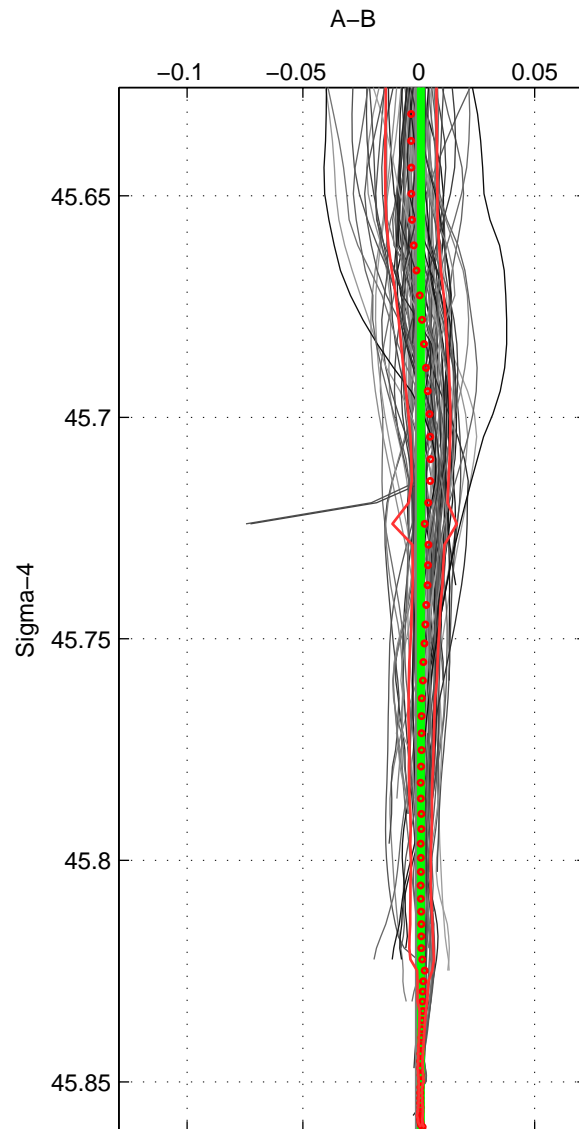

Cruise A (red). Date: Jul 2001 Cruisename: 161-06MT20010717

Cruise B (blue). Date: Aug 2003 Cruisename: 166-06MT20030723

*** "Favourite" values are means of spaces 1 2 3.

	Offset	O.StDev	Ratio	R.Stdev	Rating
SIGMA:	0.001	0.001	1.000	0.000	5
THETA:	0.001	0.000	1.000	0.000	5
DEPTH:	0.001	0.002	1.000	0.000	5
FAV.:	0.001	0.001	1.000	0.000	5

Profiles of A: 31
 Profiles of B: 36
 Diff profs : 92
 WMoffset (A-B): 0.00085849
 WMoffset stdev: 0.001135
 WMratio (A/B): 1
 WMratio stdev: 3.2519e-05

Quality (1-5): 5

Profiles of A: 30
 Profiles of B: 36
 Diff profs : 90
 WMoffset (A-B): 0.00056575
 WMoffset stdev: 0.00047783
 WMratio (A/B): 1
 WMratio stdev: 1.3691e-05

Quality (1-5): 5

Profiles of A: 31
 Profiles of B: 36
 Diff profs : 93
 WMoffset (A-B): 0.0010326
 WMoffset stdev: 0.0015067
 WMratio (A/B): 1
 WMratio stdev: 4.3171e-05

Quality (1-5): 5