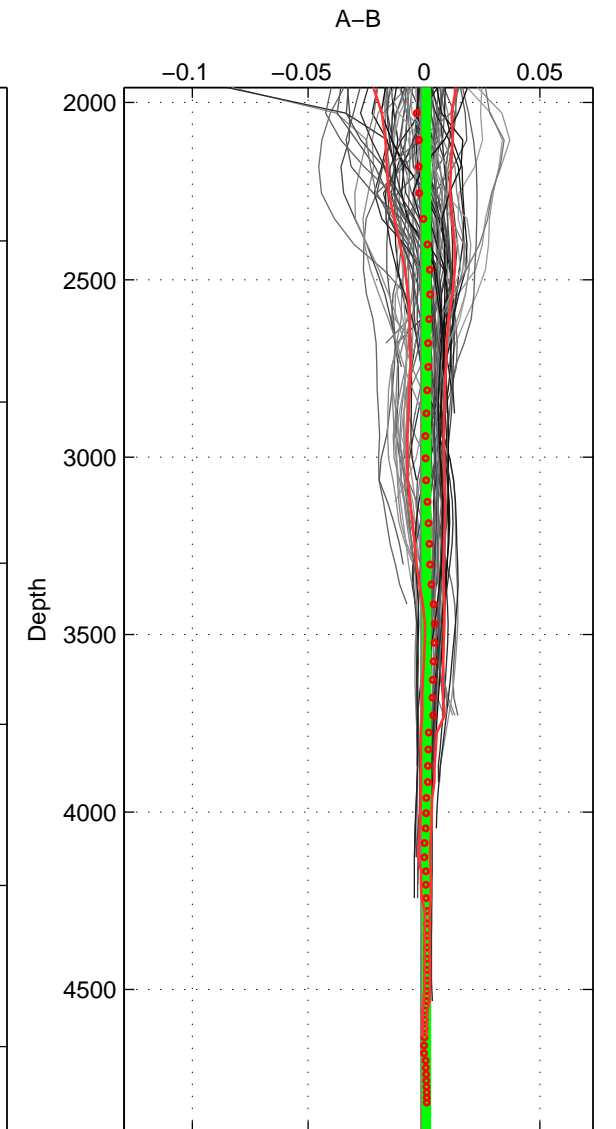

Cruise A (red). Date: Jul 2001 Cruisename: 161-06MT20010717

Cruise B (blue). Date: Aug 2003 Cruisename: 166-06MT20030723

*** "Favourite" values are means of spaces 1 2 3.

	Offset	O.StDev	Ratio	R.Stdev	Rating
SIGMA:	0.001	0.001	1.000	0.000	5
THETA:	0.001	0.000	1.000	0.000	5
DEPTH:	0.001	0.002	1.000	0.000	5
FAV.:	0.001	0.001	1.000	0.000	5

Profiles of A: 31
 Profiles of B: 36
 Diff profs : 92
 WMoffset (A-B): 0.00085849
 WMoffset stdev: 0.001135
 WMratio (A/B): 1
 WMratio stdev: 3.2519e-05

Quality (1-5): 5

Profiles of A: 30
 Profiles of B: 36
 Diff profs : 90
 WMoffset (A-B): 0.00056575
 WMoffset stdev: 0.00047783
 WMratio (A/B): 1
 WMratio stdev: 1.3691e-05

Quality (1-5): 5

Profiles of A: 31
 Profiles of B: 36
 Diff profs : 93
 WMoffset (A-B): 0.0010326
 WMoffset stdev: 0.0015067
 WMratio (A/B): 1
 WMratio stdev: 4.3171e-05

Quality (1-5): 5