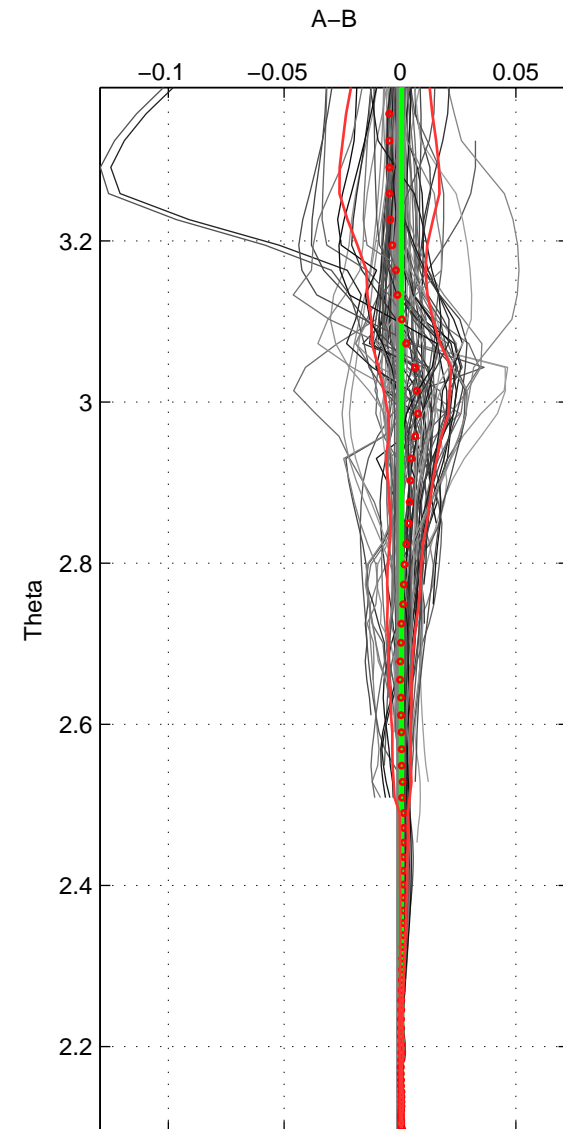

Cruise A (red). Date: Jul 2001 Cruisename: 161-06MT20010717

Cruise B (blue). Date: Aug 2003 Cruisename: 166-06MT20030723

*** "Favourite" values are means of spaces 1 2 3.

	Offset	O.StDev	Ratio	R.Stdev	Rating
SIGMA:	0.001	0.001	1.000	0.000	5
THETA:	0.001	0.000	1.000	0.000	5
DEPTH:	0.001	0.002	1.000	0.000	5
FAV.:	0.001	0.001	1.000	0.000	5

Profiles of A: 31
 Profiles of B: 36
 Diff profs : 92
 WMoffset (A-B): 0.00085849
 WMoffset stdev: 0.001135
 WMratio (A/B): 1
 WMratio stdev: 3.2519e-05

Quality (1-5): 5

Profiles of A: 30
 Profiles of B: 36
 Diff profs : 90
 WMoffset (A-B): 0.00056575
 WMoffset stdev: 0.00047783
 WMratio (A/B): 1
 WMratio stdev: 1.3691e-05

Quality (1-5): 5

Profiles of A: 31
 Profiles of B: 36
 Diff profs : 93
 WMoffset (A-B): 0.0010326
 WMoffset stdev: 0.0015067
 WMratio (A/B): 1
 WMratio stdev: 4.3171e-05

Quality (1-5): 5