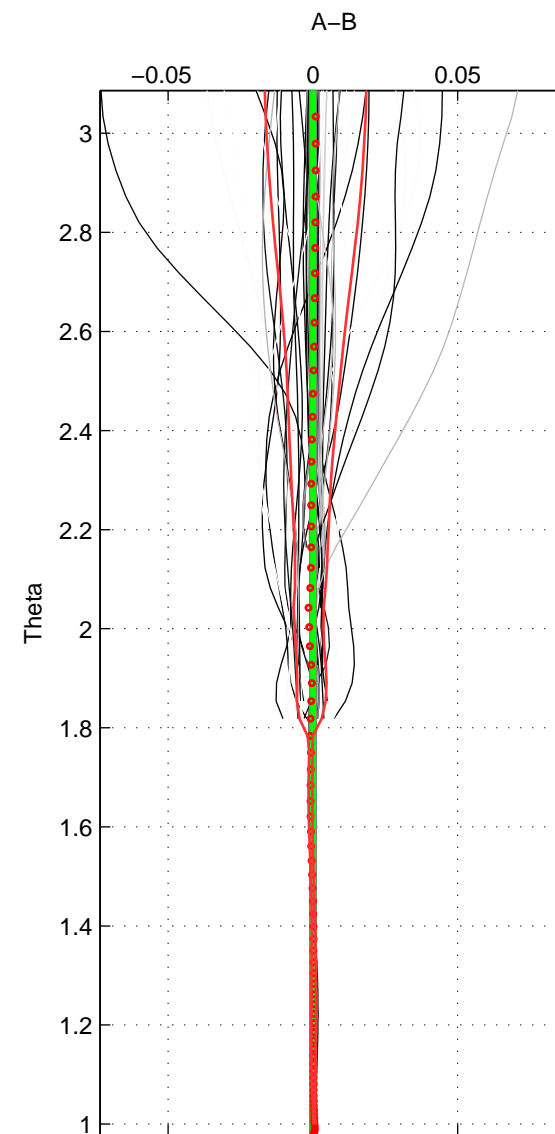

Cruise A (red). Date: Jul 2005 Cruisename: 669-49UF20050615

Cruise B (blue). Date: Feb 2004 Cruisename: 702-49UP20040114

*** "Favourite" values are means of spaces 1 2.

	Offset	O.StDev	Ratio	R.Stdev	Rating
SIGMA:	0.000	0.000	1.000	0.000	5
THETA:	0.000	0.001	1.000	0.000	5
DEPTH:	0.001	0.000	1.000	0.000	4
FAV. :	0.000	0.000	1.000	0.000	5

Profiles of A: 47
 Profiles of B: 42
 Diff profs : 69
 WMoffset (A-B): 0.0001044
 WMoffset stdev: 0.00042242
 WMratio (A/B): 1
 WMratio stdev: 1.2169e-05

Quality (1-5): 5

Profiles of A: 47
 Profiles of B: 42
 Diff profs : 69
 WMoffset (A-B): 9.0242e-05
 WMoffset stdev: 0.00056663
 WMratio (A/B): 1
 WMratio stdev: 1.6333e-05

Quality (1-5): 5

Profiles of A: 47
 Profiles of B: 42
 Diff profs : 69
 WMoffset (A-B): 0.00058567
 WMoffset stdev: 0.00028255
 WMratio (A/B): 1
 WMratio stdev: 8.1424e-06

Quality (1-5): 4