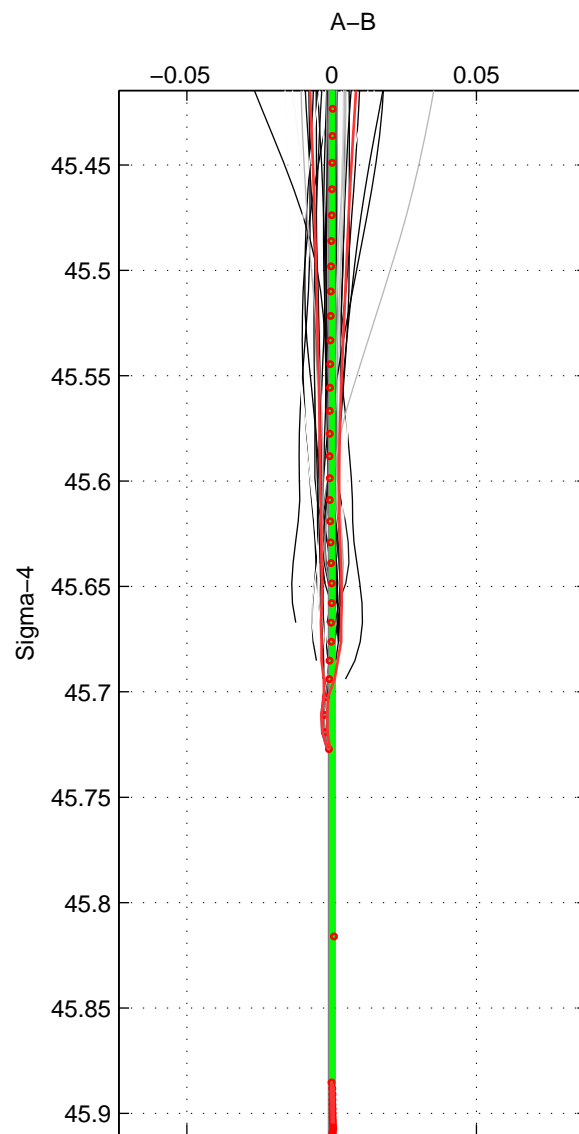

Cruise A (red). Date: Jul 2005 Cruisename: 669-49UF20050615

Cruise B (blue). Date: Feb 2004 Cruisename: 702-49UP20040114

*** "Favourite" values are means of spaces 1 2.

	Offset	O.StDev	Ratio	R.Stdev	Rating
SIGMA:	0.000	0.000	1.000	0.000	5
THETA:	0.000	0.001	1.000	0.000	5
DEPTH:	0.001	0.000	1.000	0.000	4
FAV. :	0.000	0.000	1.000	0.000	5

Profiles of A: 47
 Profiles of B: 42
 Diff profs : 69
 WMoffset (A-B): 0.0001044
 WMoffset stdev: 0.00042242
 WMratio (A/B): 1
 WMratio stdev: 1.2169e-05

Quality (1-5): 5

Profiles of A: 47
 Profiles of B: 42
 Diff profs : 69
 WMoffset (A-B): 9.0242e-05
 WMoffset stdev: 0.00056663
 WMratio (A/B): 1
 WMratio stdev: 1.6333e-05

Quality (1-5): 5

Profiles of A: 47
 Profiles of B: 42
 Diff profs : 69
 WMoffset (A-B): 0.00058567
 WMoffset stdev: 0.00028255
 WMratio (A/B): 1
 WMratio stdev: 8.1424e-06

Quality (1-5): 4