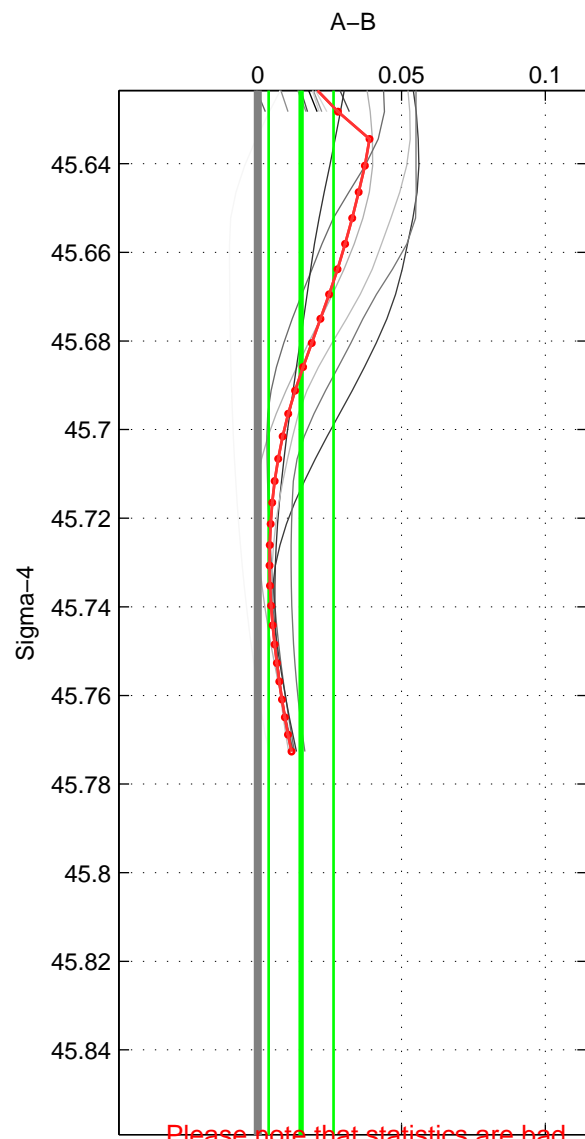

Cruise A (red). Date: Jul 1992 Cruisename: 7-06MT19920701

Cruise B (blue). Date: May 1998 Cruisename: 315-74DI19980423

*** "Favourite" values are those of space 2.

	Offset	O.StDev	Ratio	R.Stdev	Rating
SIGMA:	0.015	0.011	1.000	0.000	4
THETA:	0.006	0.009	1.000	0.000	5
DEPTH:	0.023	0.008	1.001	0.000	3
FAV.:	0.006	0.009	1.000	0.000	5

Please note that statistics are bad.

Profiles of A: 3
 Profiles of B: 16
 Diff profs: 23
 WMoffset (A-B): 0.015044
 WMoffset stdev: 0.011264
 WMratio (A/B): 1.0004
 WMratio stdev: 0.00032284

Quality (1-5): 4

Profiles of A: 6
 Profiles of B: 16
 Diff profs: 44
 WMoffset (A-B): 0.0063785
 WMoffset stdev: 0.0088412
 WMratio (A/B): 1.0002
 WMratio stdev: 0.00025295

Quality (1-5): 5

Please note that statistics are bad.

Profiles of A: 3
 Profiles of B: 16
 Diff profs: 23
 WMoffset (A-B): 0.022814
 WMoffset stdev: 0.0084831
 WMratio (A/B): 1.0007
 WMratio stdev: 0.00024316

Quality (1-5): 3