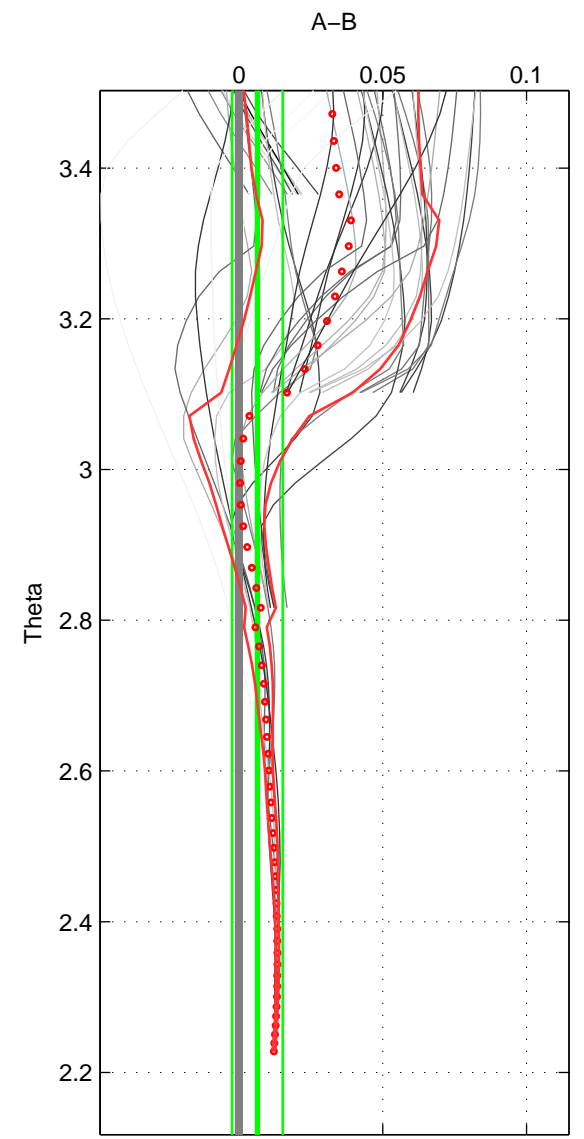

Cruise A (red). Date: Jul 1992 Cruisename: 7-06MT19920701

Cruise B (blue). Date: May 1998 Cruisename: 315-74DI19980423

*** "Favourite" values are those of space 2.

	Offset	O.StDev	Ratio	R.Stdev	Rating
SIGMA:	0.015	0.011	1.000	0.000	4
THETA:	0.006	0.009	1.000	0.000	5
DEPTH:	0.023	0.008	1.001	0.000	3
FAV.:	0.006	0.009	1.000	0.000	5

Please note that statistics are bad.

Profiles of A: 3
 Profiles of B: 16
 Diff profs: 23
 WMoffset (A-B): 0.015044
 WMoffset stdev: 0.011264
 WMratio (A/B): 1.0004
 WMratio stdev: 0.00032284

Quality (1-5): 4

Profiles of A: 6
 Profiles of B: 16
 Diff profs: 44
 WMoffset (A-B): 0.0063785
 WMoffset stdev: 0.0088412
 WMratio (A/B): 1.0002
 WMratio stdev: 0.00025295

Quality (1-5): 5

Please note that statistics are bad.

Profiles of A: 3
 Profiles of B: 16
 Diff profs: 23
 WMoffset (A-B): 0.022814
 WMoffset stdev: 0.0084831
 WMratio (A/B): 1.0007
 WMratio stdev: 0.00024316

Quality (1-5): 3