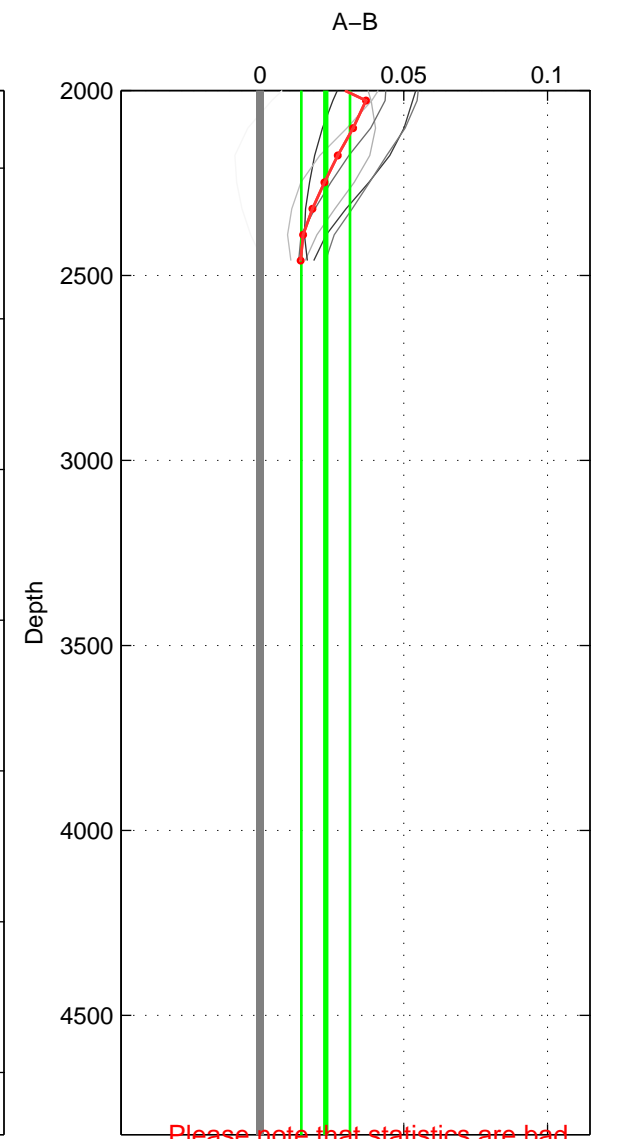

Cruise A (red). Date: Jul 1992 Cruisename: 7-06MT19920701

Cruise B (blue). Date: May 1998 Cruisename: 315-74DI19980423

*** "Favourite" values are those of space 2.

	Offset	O.StDev	Ratio	R.Stdev	Rating
SIGMA:	0.015	0.011	1.000	0.000	4
THETA:	0.006	0.009	1.000	0.000	5
DEPTH:	0.023	0.008	1.001	0.000	3
FAV.:	0.006	0.009	1.000	0.000	5

Please note that statistics are bad.

Profiles of A: 3
 Profiles of B: 16
 Diff profs: 23
 WMoffset (A-B): 0.015044
 WMoffset stdev: 0.011264
 WMratio (A/B): 1.0004
 WMratio stdev: 0.00032284

Quality (1-5): 4

Profiles of A: 6
 Profiles of B: 16
 Diff profs: 44
 WMoffset (A-B): 0.0063785
 WMoffset stdev: 0.0088412
 WMratio (A/B): 1.0002
 WMratio stdev: 0.00025295

Quality (1-5): 5

Please note that statistics are bad.

Profiles of A: 3
 Profiles of B: 16
 Diff profs: 23
 WMoffset (A-B): 0.022814
 WMoffset stdev: 0.0084831
 WMratio (A/B): 1.0007
 WMratio stdev: 0.00024316

Quality (1-5): 3