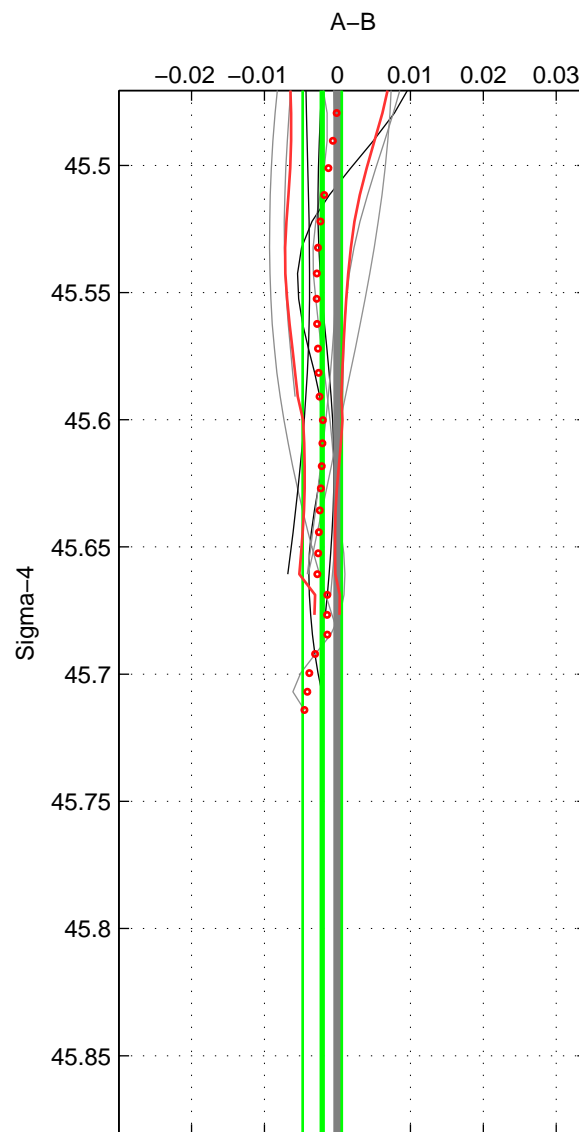

Cruise A (red). Date: Oct 1998 Cruisename: 686-49UP19980916  
 Cruise B (blue). Date: Jun 2004 Cruisename: 703-49UP20040608

\*\*\* "Favourite" values are means of spaces 1 2.

	Offset	O.StDev	Ratio	R.Stdev	Rating
SIGMA:	-0.002	0.003	1.000	0.000	4
THETA:	-0.004	0.005	1.000	0.000	4
DEPTH:	-0.000	0.001	1.000	0.000	3
FAV. :	-0.003	0.004	1.000	0.000	4

Profiles of A: 15  
 Profiles of B: 4  
 Diff profs : 9  
 WMoffset (A-B): -0.002087  
 WMoffset stdev: 0.0026738  
 WMratio (A/B): 0.99994  
 WMratio stdev: 7.7341e-05

Quality (1-5): 4

Profiles of A: 15  
 Profiles of B: 4  
 Diff profs : 9  
 WMoffset (A-B): -0.0036146  
 WMoffset stdev: 0.0046407  
 WMratio (A/B): 0.9999  
 WMratio stdev: 0.00013423

Quality (1-5): 4

Profiles of A: 14  
 Profiles of B: 4  
 Diff profs : 9  
 WMoffset (A-B): -0.00032961  
 WMoffset stdev: 0.00069563  
 WMratio (A/B): 0.99999  
 WMratio stdev: 2.0158e-05

Quality (1-5): 3