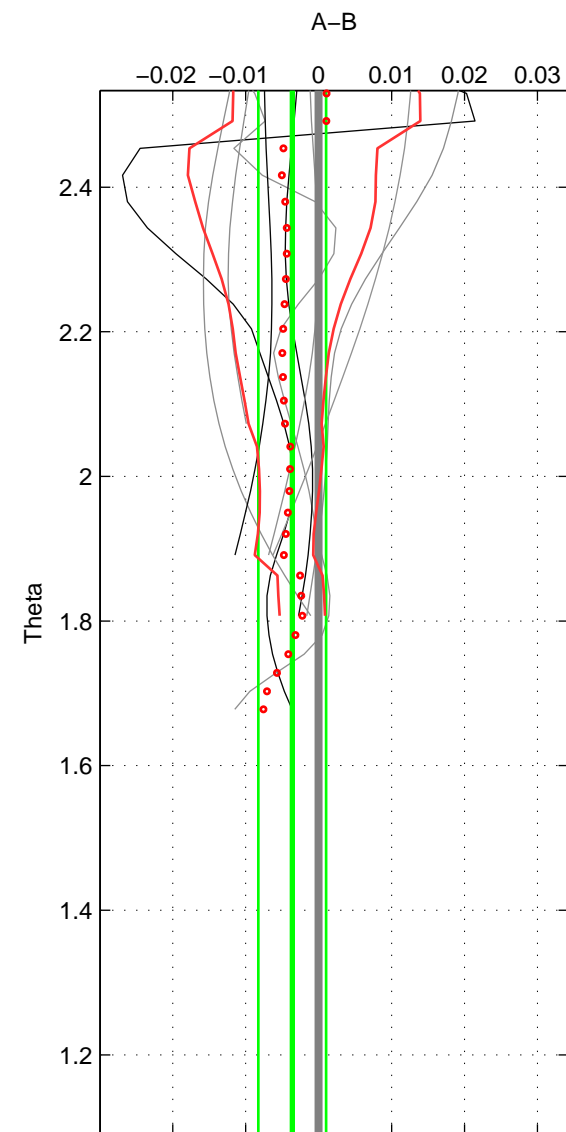

Cruise A (red). Date: Oct 1998 Cruisename: 686-49UP19980916  
 Cruise B (blue). Date: Jun 2004 Cruisename: 703-49UP20040608

\*\*\* "Favourite" values are means of spaces 1 2.

	Offset	O.StDev	Ratio	R.Stdev	Rating
SIGMA:	-0.002	0.003	1.000	0.000	4
THETA:	-0.004	0.005	1.000	0.000	4
DEPTH:	-0.000	0.001	1.000	0.000	3
FAV. :	-0.003	0.004	1.000	0.000	4

Profiles of A: 15  
 Profiles of B: 4  
 Diff profs : 9  
 WMoffset (A-B): -0.002087  
 WMoffset stdev: 0.0026738  
 WMratio (A/B): 0.99994  
 WMratio stdev: 7.7341e-05

Quality (1-5): 4

Profiles of A: 15  
 Profiles of B: 4  
 Diff profs : 9  
 WMoffset (A-B): -0.0036146  
 WMoffset stdev: 0.0046407  
 WMratio (A/B): 0.9999  
 WMratio stdev: 0.00013423

Quality (1-5): 4

Profiles of A: 14  
 Profiles of B: 4  
 Diff profs : 9  
 WMoffset (A-B): -0.00032961  
 WMoffset stdev: 0.00069563  
 WMratio (A/B): 0.99999  
 WMratio stdev: 2.0158e-05

Quality (1-5): 3