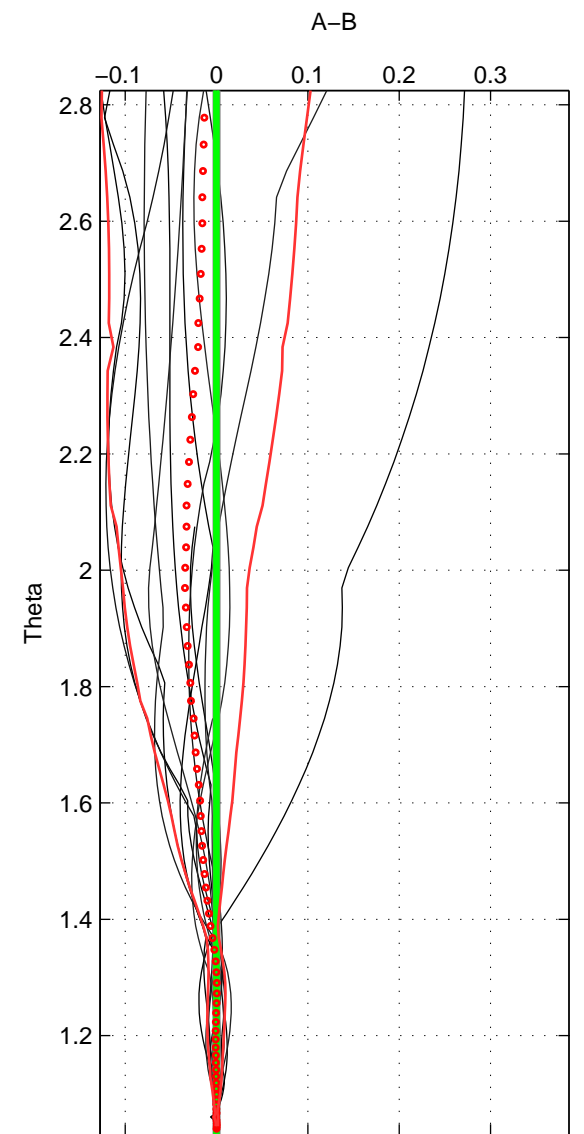

Cruise A (red). Date: May 2004 Cruisename: 502-325020040424

Cruise B (blue). Date: Jul 2005 Cruisename: 518-33RR20050617

*** "Favourite" values are those of space 2.

	Offset	O.StDev	Ratio	R.Stdev	Rating
SIGMA:	0.004	0.007	1.000	0.000	3
THETA:	-0.000	0.002	1.000	0.000	5
DEPTH:	-0.001	0.002	1.000	0.000	3
FAV. :	-0.000	0.002	1.000	0.000	5

Profiles of A: 14
 Profiles of B: 28
 Diff profs : 7
 WMoffset (A-B): 0.0041226
 WMoffset stdev: 0.00653
 WMratio (A/B): 1.0001
 WMratio stdev: 0.00018929

Quality (1-5): 3

Profiles of A: 14
 Profiles of B: 44
 Diff profs : 14
 WMoffset (A-B): -0.00022272
 WMoffset stdev: 0.0020642
 WMratio (A/B): 0.99999
 WMratio stdev: 5.9477e-05

Quality (1-5): 5

Profiles of A: 12
 Profiles of B: 18
 Diff profs : 6
 WMoffset (A-B): -0.0011687
 WMoffset stdev: 0.0019742
 WMratio (A/B): 0.99997
 WMratio stdev: 5.7243e-05

Quality (1-5): 3