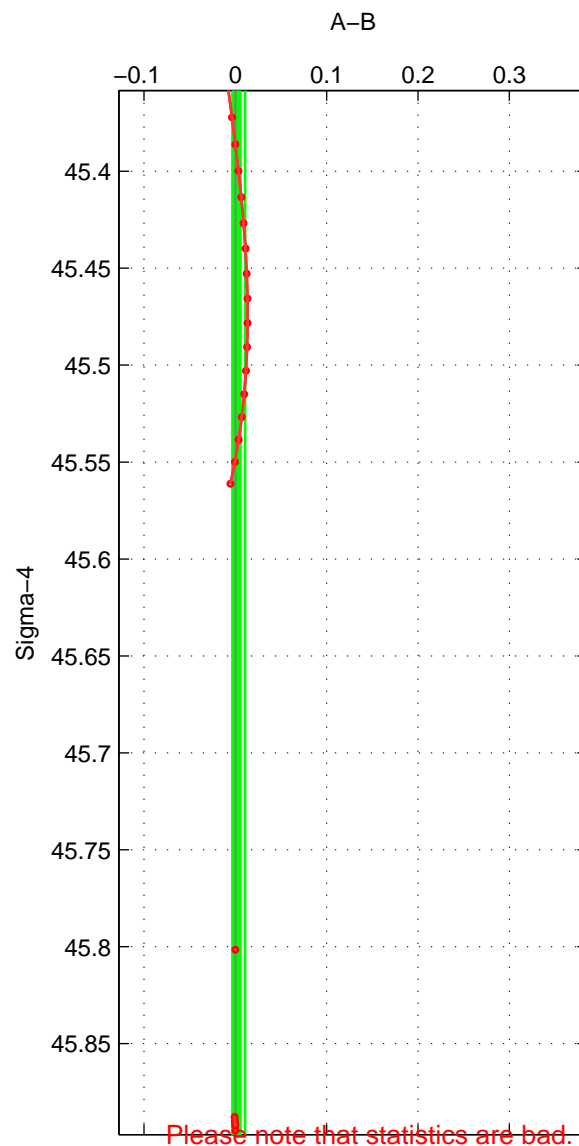

Cruise A (red). Date: May 2004 Cruisename: 502-325020040424

Cruise B (blue). Date: Jul 2005 Cruisename: 518-33RR20050617

*** "Favourite" values are those of space 2.

	Offset	O.StDev	Ratio	R.Stdev	Rating
SIGMA:	0.004	0.007	1.000	0.000	3
THETA:	-0.000	0.002	1.000	0.000	5
DEPTH:	-0.001	0.002	1.000	0.000	3
FAV. :	-0.000	0.002	1.000	0.000	5

Profiles of A: 14
 Profiles of B: 28
 Diff profs : 7
 WMoffset (A-B): 0.0041226
 WMoffset stdev: 0.00653
 WMratio (A/B): 1.0001
 WMratio stdev: 0.00018929

Quality (1-5): 3

Profiles of A: 14
 Profiles of B: 44
 Diff profs : 14
 WMoffset (A-B): -0.00022272
 WMoffset stdev: 0.0020642
 WMratio (A/B): 0.99999
 WMratio stdev: 5.9477e-05

Quality (1-5): 5

Profiles of A: 12
 Profiles of B: 18
 Diff profs : 6
 WMoffset (A-B): -0.0011687
 WMoffset stdev: 0.0019742
 WMratio (A/B): 0.99997
 WMratio stdev: 5.7243e-05

Quality (1-5): 3