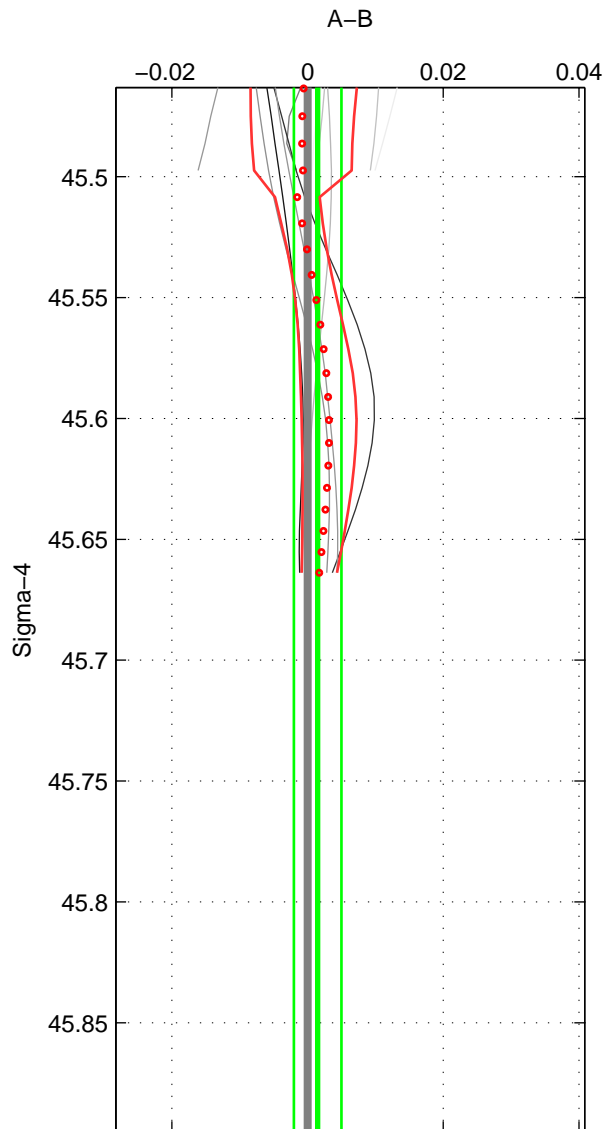

Cruise A (red). Date: Nov 1994 Cruisename: 525-492S19941101  
 Cruise B (blue). Date: Nov 2001 Cruisename: 695-49UP20011010

\*\*\* "Favourite" values are means of spaces 1 2.

	Offset	O.StDev	Ratio	R.Stdev	Rating
SIGMA:	0.001	0.003	1.000	0.000	3
THETA:	0.002	0.006	1.000	0.000	3
DEPTH:	0.014	0.003	1.000	0.000	2
FAV.:	0.002	0.005	1.000	0.000	3

Profiles of A: 16  
 Profiles of B: 2  
 Diff profs : 11  
 WMoffset (A-B): 0.0014759  
 WMoffset stdev: 0.0034985  
 WMratio (A/B): 1  
 WMratio stdev: 0.00010126

Quality (1-5): 3

Profiles of A: 16  
 Profiles of B: 2  
 Diff profs : 11  
 WMoffset (A-B): 0.0018508  
 WMoffset stdev: 0.0061877  
 WMratio (A/B): 1.0001  
 WMratio stdev: 0.00017913

Quality (1-5): 3

Profiles of A: 16  
 Profiles of B: 2  
 Diff profs : 11  
 WMoffset (A-B): 0.013953  
 WMoffset stdev: 0.0025619  
 WMratio (A/B): 1.0004  
 WMratio stdev: 7.4295e-05

Quality (1-5): 2

Please note that statistics are bad.