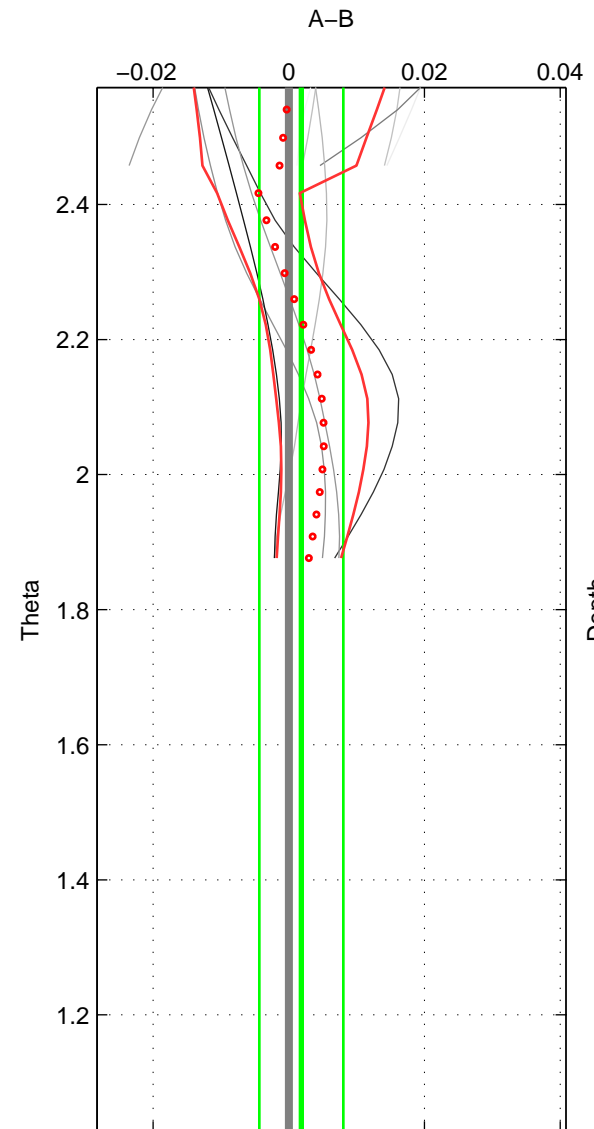

Cruise A (red). Date: Nov 1994 Cruisename: 525-492S19941101  
 Cruise B (blue). Date: Nov 2001 Cruisename: 695-49UP20011010

\*\*\* "Favourite" values are means of spaces 1 2.

	Offset	O.StDev	Ratio	R.Stdev	Rating
SIGMA:	0.001	0.003	1.000	0.000	3
THETA:	0.002	0.006	1.000	0.000	3
DEPTH:	0.014	0.003	1.000	0.000	2
FAV.:	0.002	0.005	1.000	0.000	3

Profiles of A: 16  
 Profiles of B: 2  
 Diff profs : 11  
 WMoffset (A-B): 0.0014759  
 WMoffset stdev: 0.0034985  
 WMratio (A/B): 1  
 WMratio stdev: 0.00010126

Quality (1-5): 3

Profiles of A: 16  
 Profiles of B: 2  
 Diff profs : 11  
 WMoffset (A-B): 0.0018508  
 WMoffset stdev: 0.0061877  
 WMratio (A/B): 1.0001  
 WMratio stdev: 0.00017913

Quality (1-5): 3

Profiles of A: 16  
 Profiles of B: 2  
 Diff profs : 11  
 WMoffset (A-B): 0.013953  
 WMoffset stdev: 0.0025619  
 WMratio (A/B): 1.0004  
 WMratio stdev: 7.4295e-05

Quality (1-5): 2

Please note that statistics are bad.