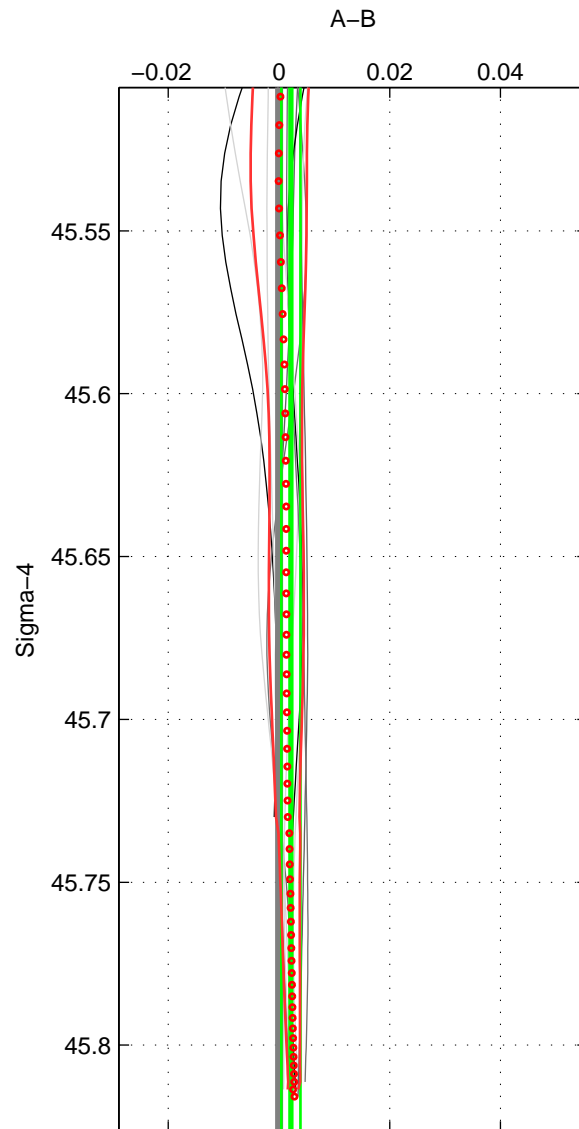

Cruise A (red). Date: Jun 2000 Cruisename: 572-49HO20000621

Cruise B (blue). Date: Jul 2001 Cruisename: 575-49HO20010710

*** "Favourite" values are means of spaces 1 2 3.

	Offset	O.StDev	Ratio	R.Stdev	Rating
SIGMA:	0.002	0.002	1.000	0.000	4
THETA:	0.003	0.004	1.000	0.000	4
DEPTH:	0.003	0.004	1.000	0.000	4
FAV.:	0.003	0.003	1.000	0.000	4

Profiles of A: 5
 Profiles of B: 6
 Diff profs : 10
 WMoffset (A-B): 0.002146
 WMoffset stdev: 0.0017198
 WMratio (A/B): 1.0001
 WMratio stdev: 4.9636e-05

Quality (1-5): 4

Profiles of A: 5
 Profiles of B: 6
 Diff profs : 10
 WMoffset (A-B): 0.0027154
 WMoffset stdev: 0.0037527
 WMratio (A/B): 1.0001
 WMratio stdev: 0.00010834

Quality (1-5): 4

Profiles of A: 5
 Profiles of B: 6
 Diff profs : 10
 WMoffset (A-B): 0.003459
 WMoffset stdev: 0.0042834
 WMratio (A/B): 1.0001
 WMratio stdev: 0.00012359

Quality (1-5): 4