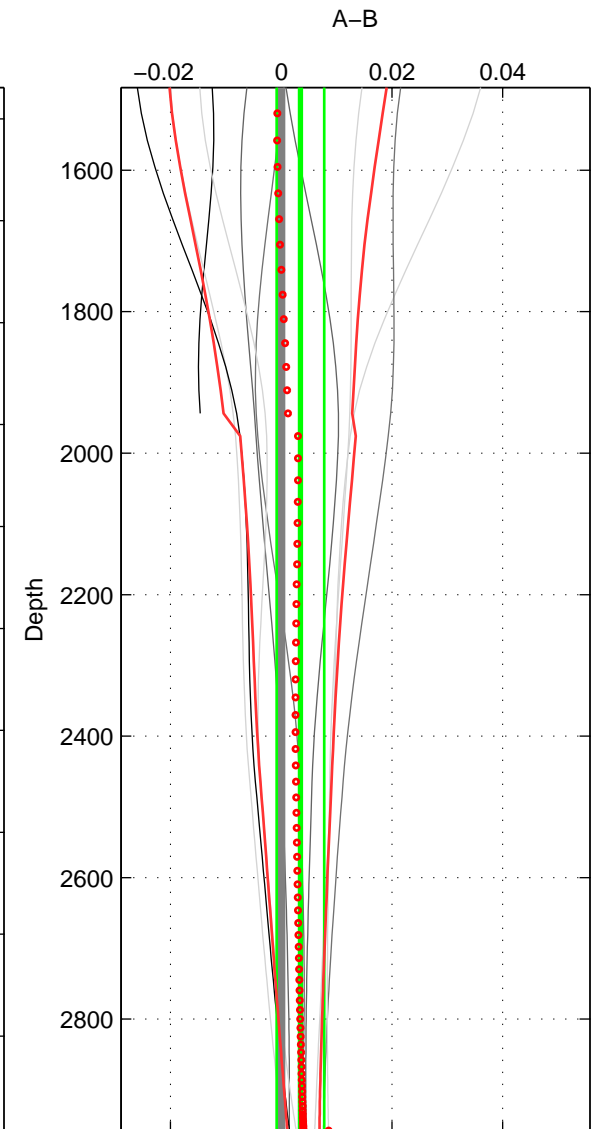

Cruise A (red). Date: Jun 2000 Cruisename: 572-49HO20000621

Cruise B (blue). Date: Jul 2001 Cruisename: 575-49HO20010710

*** "Favourite" values are means of spaces 1 2 3.

	Offset	O.StDev	Ratio	R.Stdev	Rating
SIGMA:	0.002	0.002	1.000	0.000	4
THETA:	0.003	0.004	1.000	0.000	4
DEPTH:	0.003	0.004	1.000	0.000	4
FAV.:	0.003	0.003	1.000	0.000	4

Profiles of A: 5
 Profiles of B: 6
 Diff profs : 10
 WMoffset (A-B): 0.002146
 WMoffset stdev: 0.0017198
 WMratio (A/B): 1.0001
 WMratio stdev: 4.9636e-05

Quality (1-5): 4

Profiles of A: 5
 Profiles of B: 6
 Diff profs : 10
 WMoffset (A-B): 0.0027154
 WMoffset stdev: 0.0037527
 WMratio (A/B): 1.0001
 WMratio stdev: 0.00010834

Quality (1-5): 4

Profiles of A: 5
 Profiles of B: 6
 Diff profs : 10
 WMoffset (A-B): 0.003459
 WMoffset stdev: 0.0042834
 WMratio (A/B): 1.0001
 WMratio stdev: 0.00012359

Quality (1-5): 4