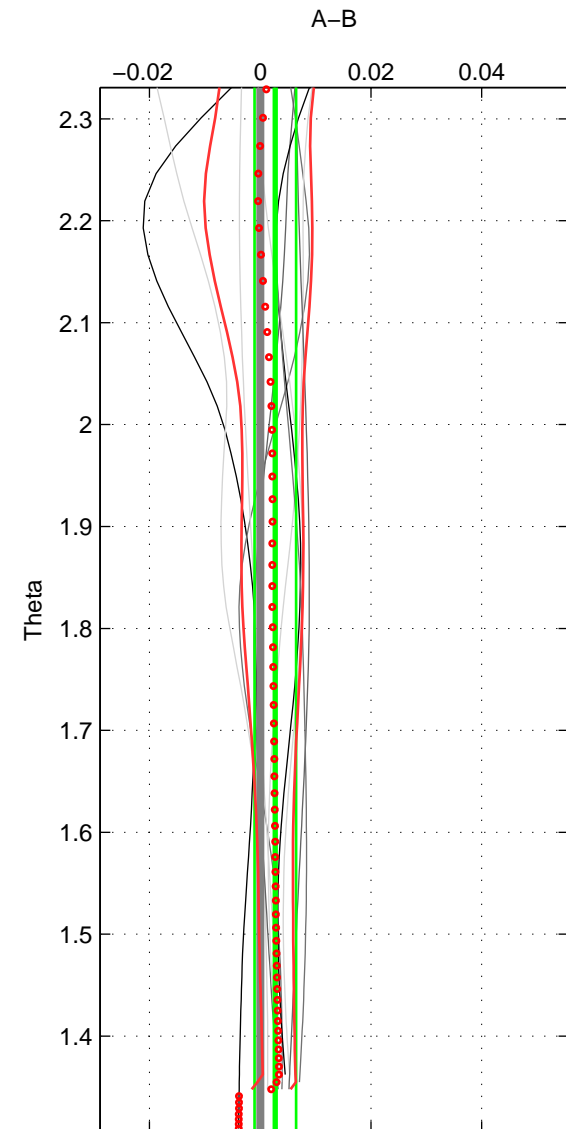

Cruise A (red). Date: Jun 2000 Cruisename: 572-49HO20000621

Cruise B (blue). Date: Jul 2001 Cruisename: 575-49HO20010710

*** "Favourite" values are means of spaces 1 2 3.

	Offset	O.StDev	Ratio	R.Stdev	Rating
SIGMA:	0.002	0.002	1.000	0.000	4
THETA:	0.003	0.004	1.000	0.000	4
DEPTH:	0.003	0.004	1.000	0.000	4
FAV.:	0.003	0.003	1.000	0.000	4

Profiles of A: 5
 Profiles of B: 6
 Diff profs : 10
 WMoffset (A-B): 0.002146
 WMoffset stdev: 0.0017198
 WMratio (A/B): 1.0001
 WMratio stdev: 4.9636e-05

Quality (1-5): 4

Profiles of A: 5
 Profiles of B: 6
 Diff profs : 10
 WMoffset (A-B): 0.0027154
 WMoffset stdev: 0.0037527
 WMratio (A/B): 1.0001
 WMratio stdev: 0.00010834

Quality (1-5): 4

Profiles of A: 5
 Profiles of B: 6
 Diff profs : 10
 WMoffset (A-B): 0.003459
 WMoffset stdev: 0.0042834
 WMratio (A/B): 1.0001
 WMratio stdev: 0.00012359

Quality (1-5): 4