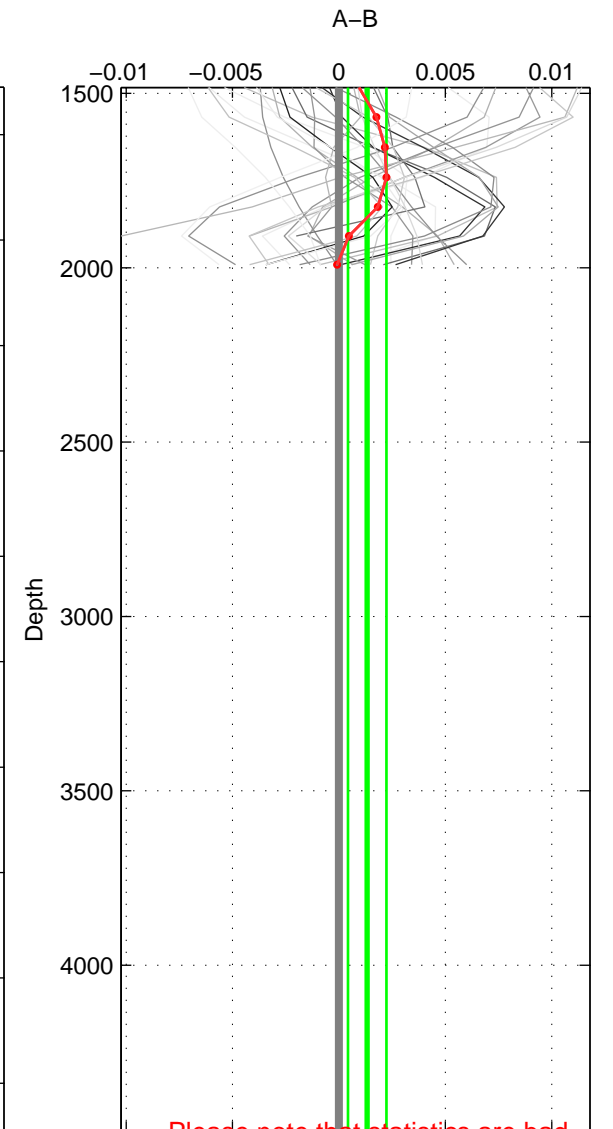

Cruise A (red). Date: Mar 1989 Cruisename: 507-32MW19890206

Cruise B (blue). Date: Jul 2001 Cruisename: 656-49UF20010710

*** "Favourite" values are those of space 2.

| | Offset | O.StDev | Ratio | R.Stdev | Rating |
|--------|--------|---------|-------|---------|--------|
| SIGMA: | 0.001 | 0.001 | 1.000 | 0.000 | 4 |
| THETA: | -0.001 | 0.001 | 1.000 | 0.000 | 5 |
| DEPTH: | 0.001 | 0.001 | 1.000 | 0.000 | 3 |
| FAV. : | -0.001 | 0.001 | 1.000 | 0.000 | 5 |

Profiles of A: 11
 Profiles of B: 3
 Diff profs : 29
 WMoffset (A-B): 0.00096955
 WMoffset stdev: 0.0011363
 WMratio (A/B): 1
 WMratio stdev: 3.2823e-05

Quality (1-5): 4

Profiles of A: 11
 Profiles of B: 3
 Diff profs : 29
 WMoffset (A-B): -0.0009154
 WMoffset stdev: 0.00073835
 WMratio (A/B): 0.99997
 WMratio stdev: 2.1295e-05

Quality (1-5): 5

Profiles of A: 11
 Profiles of B: 3
 Diff profs : 29
 WMoffset (A-B): 0.0013246
 WMoffset stdev: 0.0009022
 WMratio (A/B): 1
 WMratio stdev: 2.6066e-05

Quality (1-5): 3

Please note that statistics are bad.