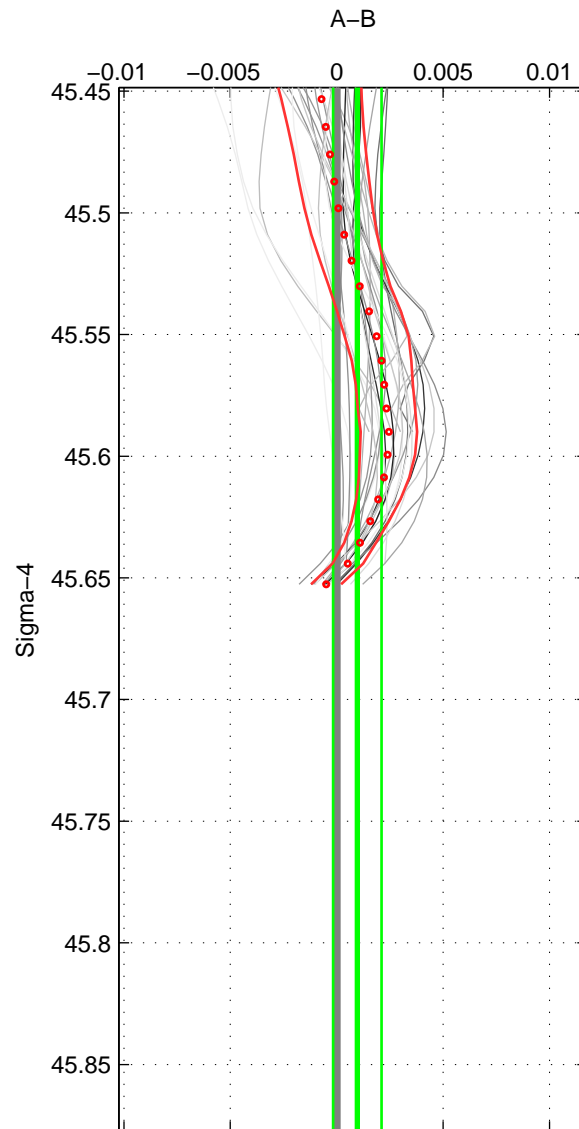

Cruise A (red). Date: Mar 1989 Cruisename: 507-32MW19890206

Cruise B (blue). Date: Jul 2001 Cruisename: 656-49UF20010710

*** "Favourite" values are those of space 2.

| | Offset | O.StDev | Ratio | R.Stdev | Rating |
|--------|--------|---------|-------|---------|--------|
| SIGMA: | 0.001 | 0.001 | 1.000 | 0.000 | 4 |
| THETA: | -0.001 | 0.001 | 1.000 | 0.000 | 5 |
| DEPTH: | 0.001 | 0.001 | 1.000 | 0.000 | 3 |
| FAV. : | -0.001 | 0.001 | 1.000 | 0.000 | 5 |

Profiles of A: 11
 Profiles of B: 3
 Diff profs : 29
 WMoffset (A-B): 0.00096955
 WMoffset stdev: 0.0011363
 WMratio (A/B): 1
 WMratio stdev: 3.2823e-05

Quality (1-5): 4

Profiles of A: 11
 Profiles of B: 3
 Diff profs : 29
 WMoffset (A-B): -0.0009154
 WMoffset stdev: 0.00073835
 WMratio (A/B): 0.99997
 WMratio stdev: 2.1295e-05

Quality (1-5): 5

Profiles of A: 11
 Profiles of B: 3
 Diff profs : 29
 WMoffset (A-B): 0.0013246
 WMoffset stdev: 0.0009022
 WMratio (A/B): 1
 WMratio stdev: 2.6066e-05

Quality (1-5): 3

Please note that statistics are bad.