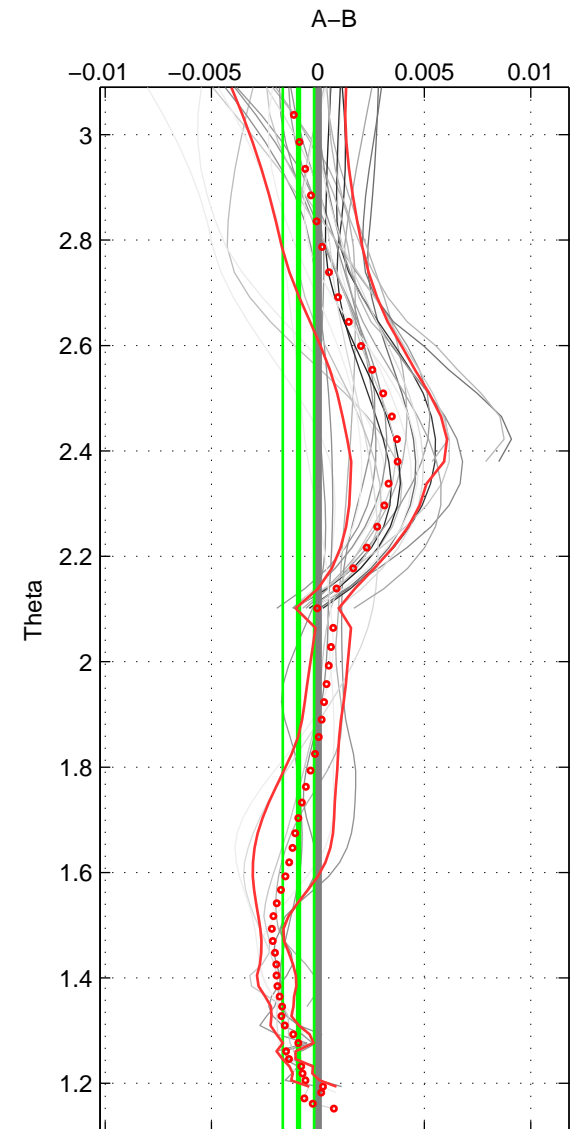

Cruise A (red). Date: Mar 1989 Cruisename: 507-32MW19890206

Cruise B (blue). Date: Jul 2001 Cruisename: 656-49UF20010710

*** "Favourite" values are those of space 2.

| | Offset | O.StDev | Ratio | R.Stdev | Rating |
|--------|--------|---------|-------|---------|--------|
| SIGMA: | 0.001 | 0.001 | 1.000 | 0.000 | 4 |
| THETA: | -0.001 | 0.001 | 1.000 | 0.000 | 5 |
| DEPTH: | 0.001 | 0.001 | 1.000 | 0.000 | 3 |
| FAV. : | -0.001 | 0.001 | 1.000 | 0.000 | 5 |

Profiles of A: 11
 Profiles of B: 3
 Diff profs : 29
 WMoffset (A-B): 0.00096955
 WMoffset stdev: 0.0011363
 WMratio (A/B): 1
 WMratio stdev: 3.2823e-05

Quality (1-5): 4

Profiles of A: 11
 Profiles of B: 3
 Diff profs : 29
 WMoffset (A-B): -0.0009154
 WMoffset stdev: 0.00073835
 WMratio (A/B): 0.99997
 WMratio stdev: 2.1295e-05

Quality (1-5): 5

Profiles of A: 11
 Profiles of B: 3
 Diff profs : 29
 WMoffset (A-B): 0.0013246
 WMoffset stdev: 0.0009022
 WMratio (A/B): 1
 WMratio stdev: 2.6066e-05

Quality (1-5): 3

Please note that statistics are bad.