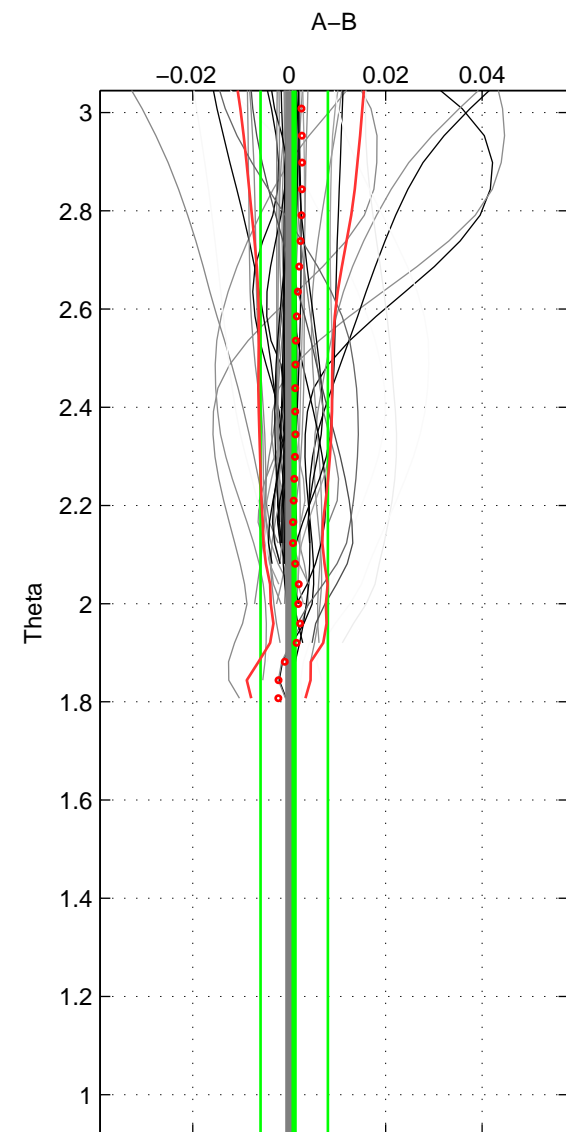

Cruise A (red). Date: Feb 2003 Cruisename: 660-49UF20030225

Cruise B (blue). Date: Jul 2005 Cruisename: 669-49UF20050615

*** "Favourite" values are those of space 2.

	Offset	O.StDev	Ratio	R.Stdev	Rating
SIGMA:	0.001	0.005	1.000	0.000	4
THETA:	0.001	0.007	1.000	0.000	5
DEPTH:	-0.001	0.000	1.000	0.000	3
FAV.:	0.001	0.007	1.000	0.000	5

Profiles of A: 44
 Profiles of B: 25
 Diff profs : 55
 WMoffset (A-B): 0.00055415
 WMoffset stdev: 0.0045267
 WMratio (A/B): 1
 WMratio stdev: 0.0001309

Quality (1-5): 4

Profiles of A: 44
 Profiles of B: 25
 Diff profs : 55
 WMoffset (A-B): 0.0010306
 WMoffset stdev: 0.006987
 WMratio (A/B): 1
 WMratio stdev: 0.00020209

Quality (1-5): 5

Profiles of A: 44
 Profiles of B: 25
 Diff profs : 55
 WMoffset (A-B): -0.00068808
 WMoffset stdev: 0.00020723
 WMratio (A/B): 0.99998
 WMratio stdev: 5.9933e-06

Quality (1-5): 3

Please note that statistics are bad.