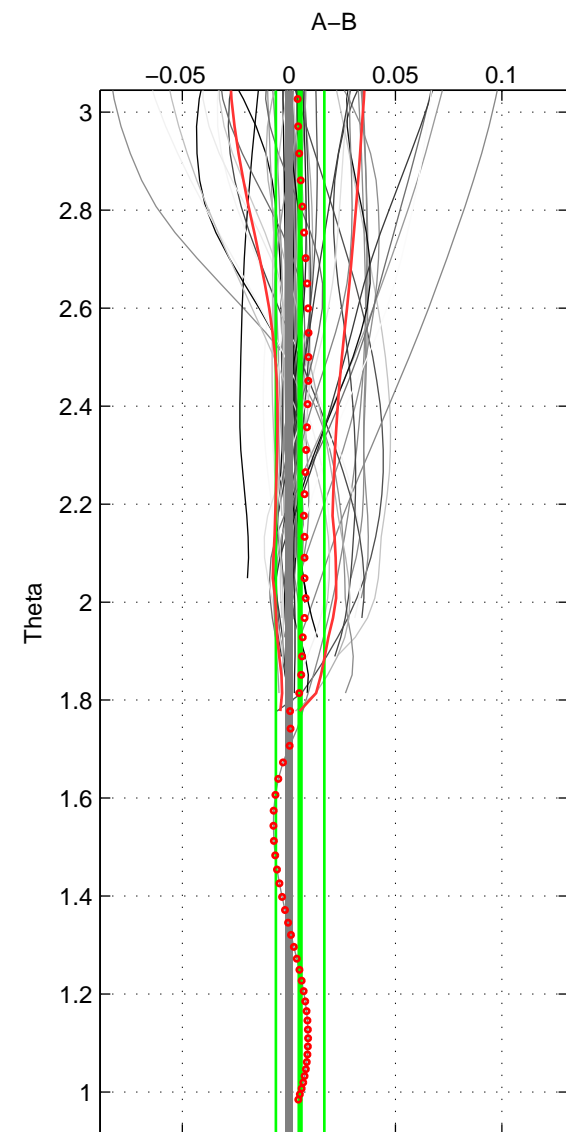

Cruise A (red). Date: Jul 2005 Cruisename: 669-49UF20050615

Cruise B (blue). Date: Oct 1998 Cruisename: 686-49UP19980916

*** "Favourite" values are means of spaces 1 2.

	Offset	O.StDev	Ratio	R.Stdev	Rating
SIGMA:	0.001	0.003	1.000	0.000	5
THETA:	0.005	0.011	1.000	0.000	5
DEPTH:	-0.003	0.001	1.000	0.000	3
FAV.:	0.003	0.007	1.000	0.000	5

Profiles of A: 25
 Profiles of B: 31
 Diff profs : 52
 WMoffset (A-B): 0.00098655
 WMoffset stdev: 0.0034522
 WMratio (A/B): 1
 WMratio stdev: 9.9819e-05

Quality (1-5): 5

Profiles of A: 25
 Profiles of B: 32
 Diff profs : 61
 WMoffset (A-B): 0.0052543
 WMoffset stdev: 0.011391
 WMratio (A/B): 1.0002
 WMratio stdev: 0.00032932

Quality (1-5): 5

Profiles of A: 25
 Profiles of B: 25
 Diff profs : 46
 WMoffset (A-B): -0.0027996
 WMoffset stdev: 0.0012106
 WMratio (A/B): 0.99992
 WMratio stdev: 3.5127e-05

Quality (1-5): 3

Please note that statistics are bad.