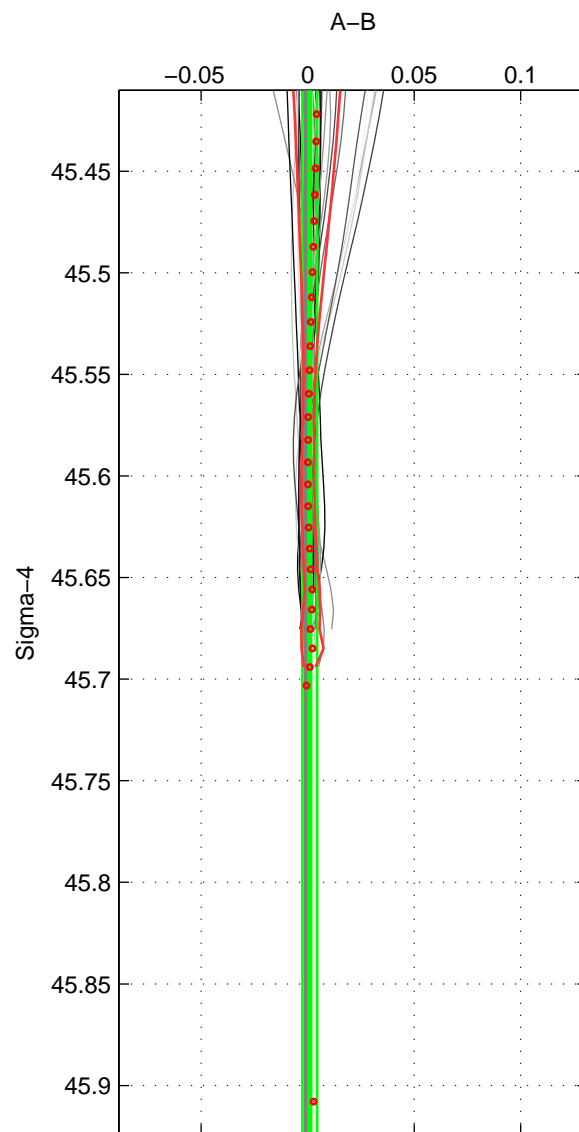

Cruise A (red). Date: Jul 2005 Cruisename: 669-49UF20050615

Cruise B (blue). Date: Oct 1998 Cruisename: 686-49UP19980916

*** "Favourite" values are means of spaces 1 2.

	Offset	O.StDev	Ratio	R.Stdev	Rating
SIGMA:	0.001	0.003	1.000	0.000	5
THETA:	0.005	0.011	1.000	0.000	5
DEPTH:	-0.003	0.001	1.000	0.000	3
FAV.:	0.003	0.007	1.000	0.000	5

Profiles of A: 25
 Profiles of B: 31
 Diff profs : 52
 WMoffset (A-B): 0.00098655
 WMoffset stdev: 0.0034522
 WMratio (A/B): 1
 WMratio stdev: 9.9819e-05

Quality (1-5): 5

Profiles of A: 25
 Profiles of B: 32
 Diff profs : 61
 WMoffset (A-B): 0.0052543
 WMoffset stdev: 0.011391
 WMratio (A/B): 1.0002
 WMratio stdev: 0.00032932

Quality (1-5): 5

Profiles of A: 25
 Profiles of B: 25
 Diff profs : 46
 WMoffset (A-B): -0.0027996
 WMoffset stdev: 0.0012106
 WMratio (A/B): 0.99992
 WMratio stdev: 3.5127e-05

Quality (1-5): 3

Please note that statistics are bad.