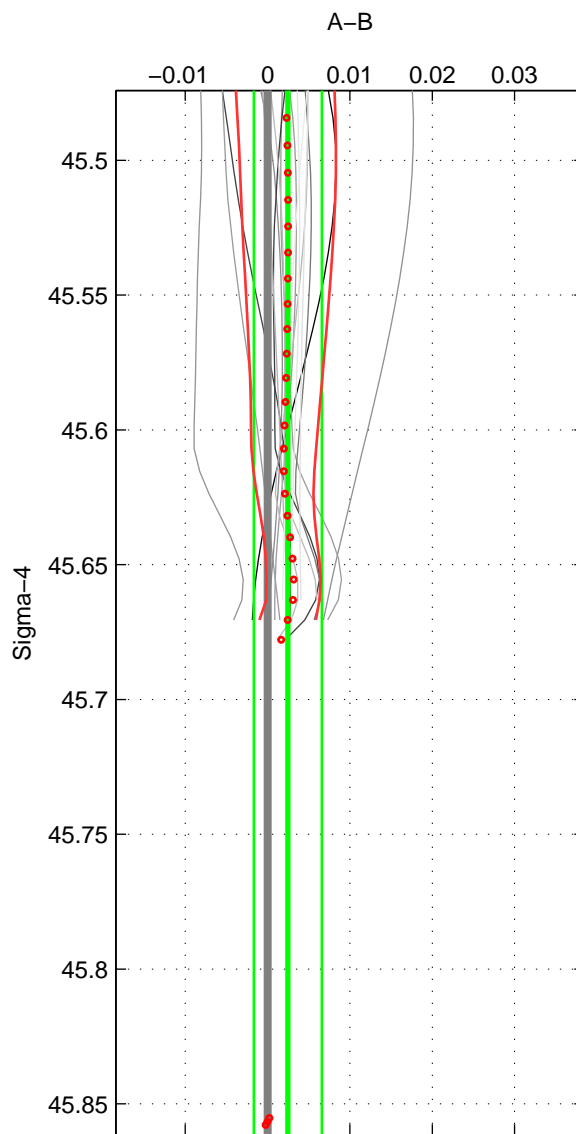

Cruise A (red). Date: Feb 2003 Cruisename: 660-49UF20030225

Cruise B (blue). Date: Apr 2006 Cruisename: 671-49UF20060418

*** "Favourite" values are those of space 1.

	Offset	O.StDev	Ratio	R.Stdev	Rating
SIGMA:	0.002	0.004	1.000	0.000	5
THETA:	0.003	0.006	1.000	0.000	4
DEPTH:	0.003	0.004	1.000	0.000	3
FAV. :	0.002	0.004	1.000	0.000	5

Profiles of A: 6
 Profiles of B: 7
 Diff profs : 16
 WMoffset (A-B): 0.0024585
 WMoffset stdev: 0.0041302
 WMratio (A/B): 1.0001
 WMratio stdev: 0.00011945

Quality (1-5): 5

Profiles of A: 6
 Profiles of B: 7
 Diff profs : 16
 WMoffset (A-B): 0.00345
 WMoffset stdev: 0.0060123
 WMratio (A/B): 1.0001
 WMratio stdev: 0.00017383

Quality (1-5): 4

Profiles of A: 6
 Profiles of B: 7
 Diff profs : 16
 WMoffset (A-B): 0.0027756
 WMoffset stdev: 0.0040616
 WMratio (A/B): 1.0001
 WMratio stdev: 0.00011758

Quality (1-5): 3

Please note that statistics are bad.