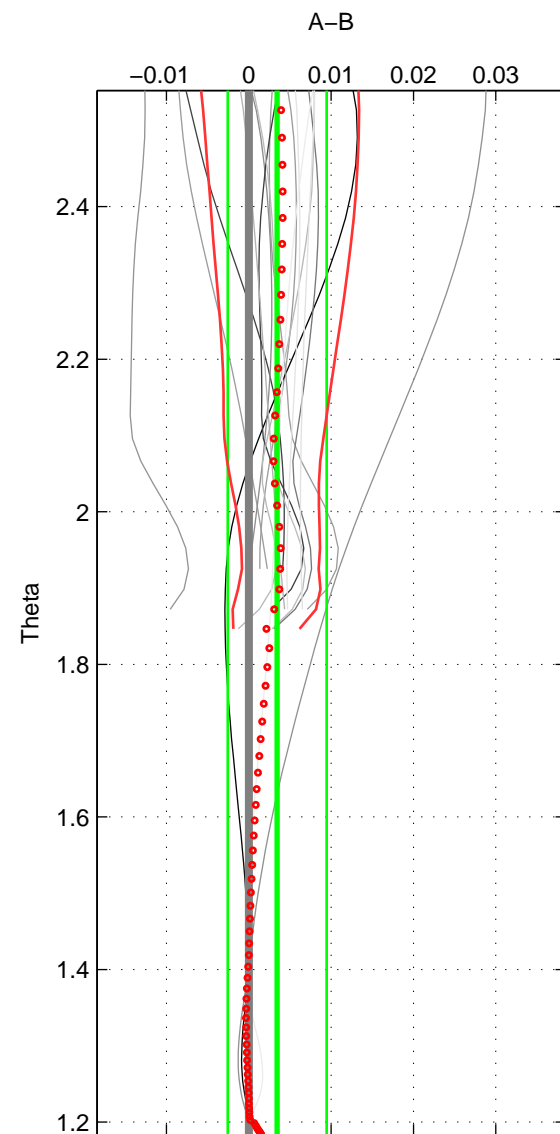

Cruise A (red). Date: Feb 2003 Cruisename: 660-49UF20030225

Cruise B (blue). Date: Apr 2006 Cruisename: 671-49UF20060418

*** "Favourite" values are those of space 1.

	Offset	O.StDev	Ratio	R.Stdev	Rating
SIGMA:	0.002	0.004	1.000	0.000	5
THETA:	0.003	0.006	1.000	0.000	4
DEPTH:	0.003	0.004	1.000	0.000	3
FAV. :	0.002	0.004	1.000	0.000	5

Profiles of A: 6
 Profiles of B: 7
 Diff profs : 16
 WMoffset (A-B): 0.0024585
 WMoffset stdev: 0.0041302
 WMratio (A/B): 1.0001
 WMratio stdev: 0.00011945

Quality (1-5): 5

Profiles of A: 6
 Profiles of B: 7
 Diff profs : 16
 WMoffset (A-B): 0.00345
 WMoffset stdev: 0.0060123
 WMratio (A/B): 1.0001
 WMratio stdev: 0.00017383

Quality (1-5): 4

Profiles of A: 6
 Profiles of B: 7
 Diff profs : 16
 WMoffset (A-B): 0.0027756
 WMoffset stdev: 0.0040616
 WMratio (A/B): 1.0001
 WMratio stdev: 0.00011758

Quality (1-5): 3

Please note that statistics are bad.