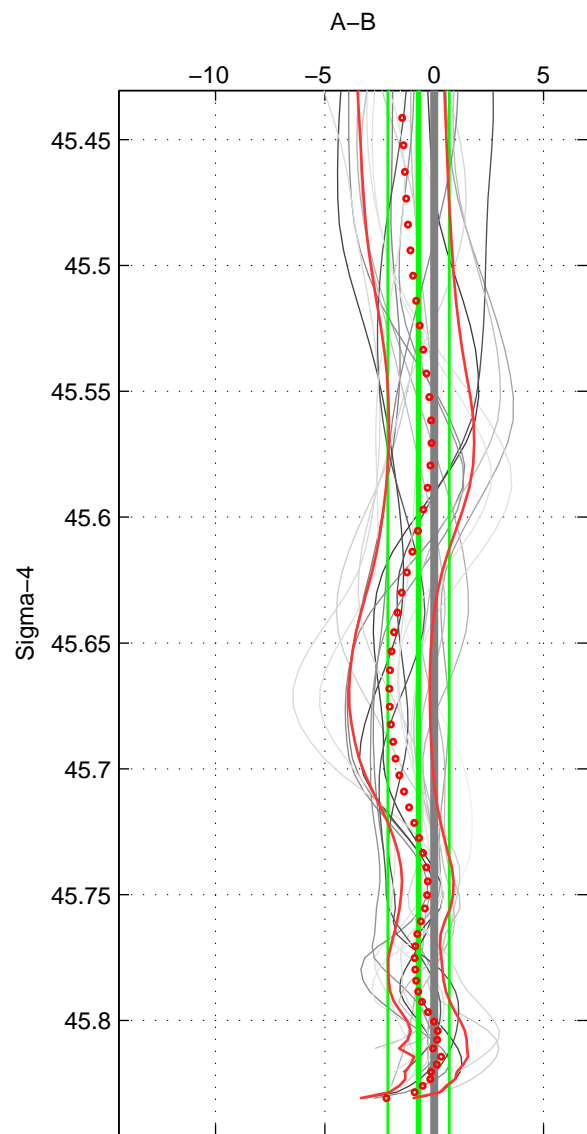

Cruise A (red). Date: Mar 1989 Cruisename: 507-32MW19890206

Cruise B (blue). Date: Jan 2008 Cruisename: 513-33RO20071215

*** "Favourite" values are means of spaces 1 2 3.

	Offset	O.StDev	Ratio	R.Stdev	Rating
SIGMA:	-0.001	0.001	1.000	0.000	5
THETA:	-0.001	0.002	1.000	0.000	5
DEPTH:	-0.003	0.002	1.000	0.000	5
FAV.:	-0.001	0.002	1.000	0.000	5

Profiles of A: 4
 Profiles of B: 6
 Diff profs : 21
 WMoffset (A-B): -0.00071756
 WMoffset stdev: 0.0014092
 WMratio (A/B): 0.99998
 WMratio stdev: 4.0657e-05

Quality (1-5): 5

Profiles of A: 4
 Profiles of B: 6
 Diff profs : 21
 WMoffset (A-B): -0.00086698
 WMoffset stdev: 0.0016743
 WMratio (A/B): 0.99997
 WMratio stdev: 4.8303e-05

Quality (1-5): 5

Profiles of A: 4
 Profiles of B: 6
 Diff profs : 21
 WMoffset (A-B): -0.0025471
 WMoffset stdev: 0.0017771
 WMratio (A/B): 0.99993
 WMratio stdev: 5.1262e-05

Quality (1-5): 5