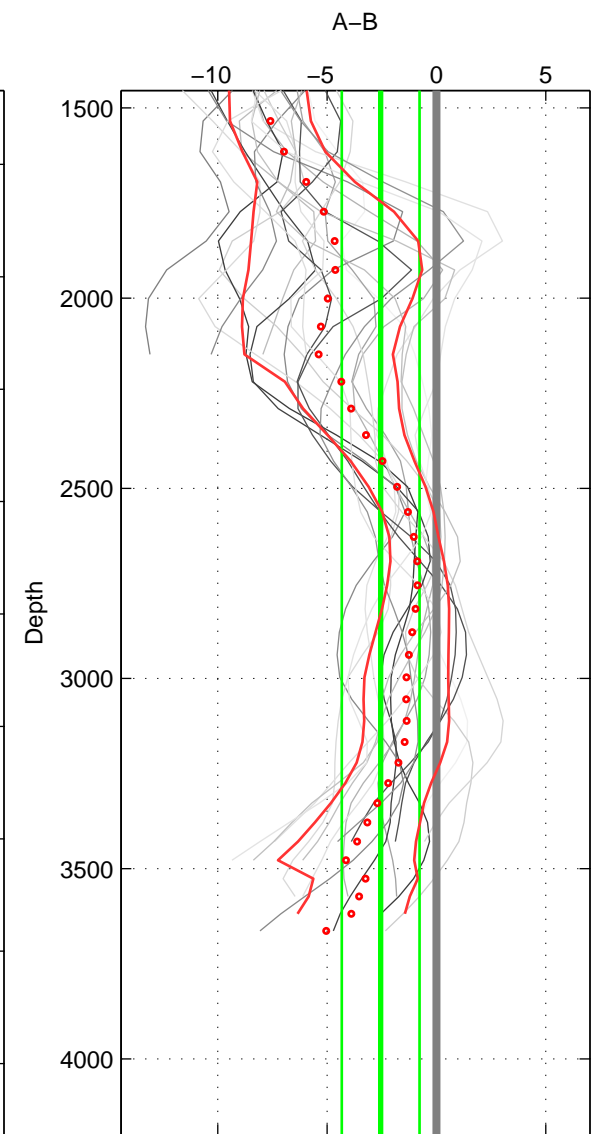

Cruise A (red). Date: Mar 1989 Cruisename: 507-32MW19890206

Cruise B (blue). Date: Jan 2008 Cruisename: 513-33RO20071215

*** "Favourite" values are means of spaces 1 2 3.

	Offset	O.StDev	Ratio	R.Stdev	Rating
SIGMA:	-0.001	0.001	1.000	0.000	5
THETA:	-0.001	0.002	1.000	0.000	5
DEPTH:	-0.003	0.002	1.000	0.000	5
FAV.:	-0.001	0.002	1.000	0.000	5

Profiles of A: 4
 Profiles of B: 6
 Diff profs : 21
 WMoffset (A-B): -0.00071756
 WMoffset stdev: 0.0014092
 WMratio (A/B): 0.99998
 WMratio stdev: 4.0657e-05

Quality (1-5): 5

Profiles of A: 4
 Profiles of B: 6
 Diff profs : 21
 WMoffset (A-B): -0.00086698
 WMoffset stdev: 0.0016743
 WMratio (A/B): 0.99997
 WMratio stdev: 4.8303e-05

Quality (1-5): 5

Profiles of A: 4
 Profiles of B: 6
 Diff profs : 21
 WMoffset (A-B): -0.0025471
 WMoffset stdev: 0.0017771
 WMratio (A/B): 0.99993
 WMratio stdev: 5.1262e-05

Quality (1-5): 5