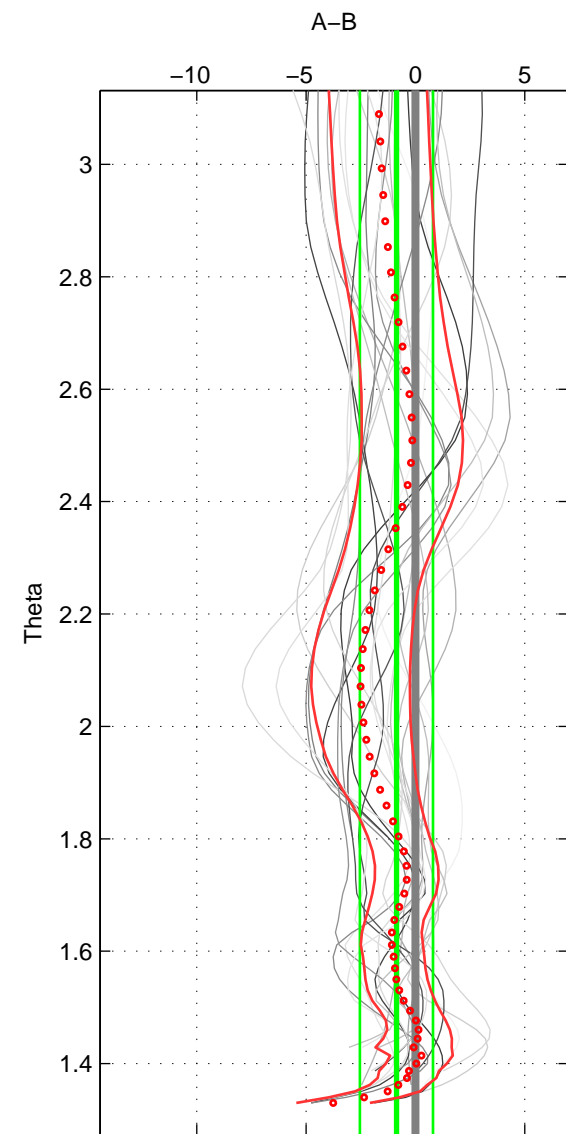

Cruise A (red). Date: Mar 1989 Cruisename: 507-32MW19890206

Cruise B (blue). Date: Jan 2008 Cruisename: 513-33RO20071215

*** "Favourite" values are means of spaces 1 2 3.

	Offset	O.StDev	Ratio	R.Stdev	Rating
SIGMA:	-0.001	0.001	1.000	0.000	5
THETA:	-0.001	0.002	1.000	0.000	5
DEPTH:	-0.003	0.002	1.000	0.000	5
FAV.:	-0.001	0.002	1.000	0.000	5

Profiles of A: 4
 Profiles of B: 6
 Diff profs : 21
 WMoffset (A-B): -0.00071756
 WMoffset stdev: 0.0014092
 WMratio (A/B): 0.99998
 WMratio stdev: 4.0657e-05

Quality (1-5): 5

Profiles of A: 4
 Profiles of B: 6
 Diff profs : 21
 WMoffset (A-B): -0.00086698
 WMoffset stdev: 0.0016743
 WMratio (A/B): 0.99997
 WMratio stdev: 4.8303e-05

Quality (1-5): 5

Profiles of A: 4
 Profiles of B: 6
 Diff profs : 21
 WMoffset (A-B): -0.0025471
 WMoffset stdev: 0.0017771
 WMratio (A/B): 0.99993
 WMratio stdev: 5.1262e-05

Quality (1-5): 5