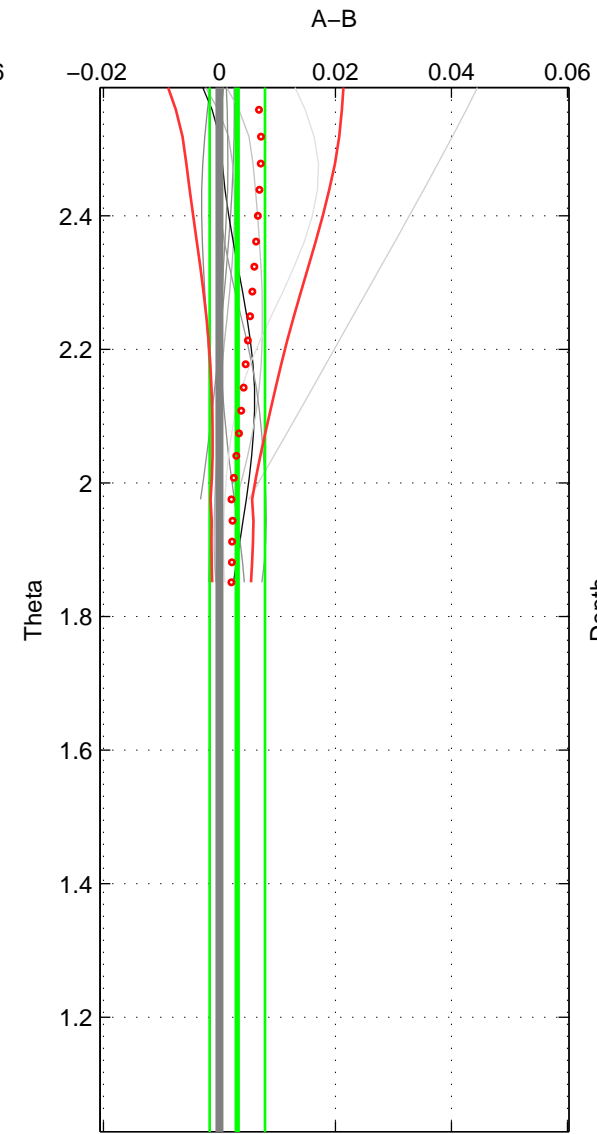

Cruise A (red). Date: Jan 1994 Cruisename: 576-49K619940107

Cruise B (blue). Date: Jul 2005 Cruisename: 669-49UF20050615

*** "Favourite" values are means of spaces 1 2.

	Offset	O.StDev	Ratio	R.Stdev	Rating
SIGMA:	0.001	0.002	1.000	0.000	3
THETA:	0.003	0.005	1.000	0.000	3
DEPTH:	0.004	0.001	1.000	0.000	2
FAV.:	0.002	0.004	1.000	0.000	3

Profiles of A: 5
 Profiles of B: 3
 Diff profs : 8
 WMoffset (A-B): 0.001498
 WMoffset stdev: 0.0024005
 WMratio (A/B): 1
 WMratio stdev: 6.948e-05

Quality (1-5): 3

Profiles of A: 5
 Profiles of B: 3
 Diff profs : 9
 WMoffset (A-B): 0.00307
 WMoffset stdev: 0.0047542
 WMratio (A/B): 1.0001
 WMratio stdev: 0.0001375

Quality (1-5): 3

Profiles of A: 5
 Profiles of B: 3
 Diff profs : 8
 WMoffset (A-B): 0.0042497
 WMoffset stdev: 0.00099828
 WMratio (A/B): 1.0001
 WMratio stdev: 2.8988e-05

Quality (1-5): 2

Please note that statistics are bad.