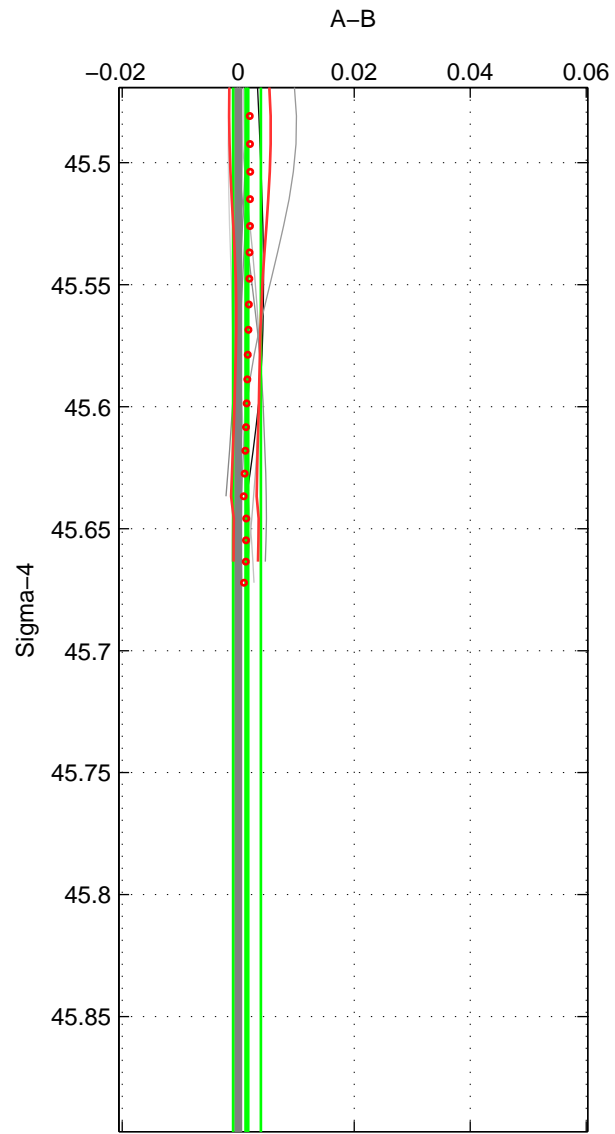

Cruise A (red). Date: Jan 1994 Cruisename: 576-49K619940107

Cruise B (blue). Date: Jul 2005 Cruisename: 669-49UF20050615

*** "Favourite" values are means of spaces 1 2.

	Offset	O.StDev	Ratio	R.Stdev	Rating
SIGMA:	0.001	0.002	1.000	0.000	3
THETA:	0.003	0.005	1.000	0.000	3
DEPTH:	0.004	0.001	1.000	0.000	2
FAV.:	0.002	0.004	1.000	0.000	3

Profiles of A: 5
 Profiles of B: 3
 Diff profs : 8
 WMoffset (A-B): 0.001498
 WMoffset stdev: 0.0024005
 WMratio (A/B): 1
 WMratio stdev: 6.948e-05

Quality (1-5): 3

Profiles of A: 5
 Profiles of B: 3
 Diff profs : 9
 WMoffset (A-B): 0.00307
 WMoffset stdev: 0.0047542
 WMratio (A/B): 1.0001
 WMratio stdev: 0.0001375

Quality (1-5): 3

Profiles of A: 5
 Profiles of B: 3
 Diff profs : 8
 WMoffset (A-B): 0.0042497
 WMoffset stdev: 0.00099828
 WMratio (A/B): 1.0001
 WMratio stdev: 2.8988e-05

Quality (1-5): 2

Please note that statistics are bad.