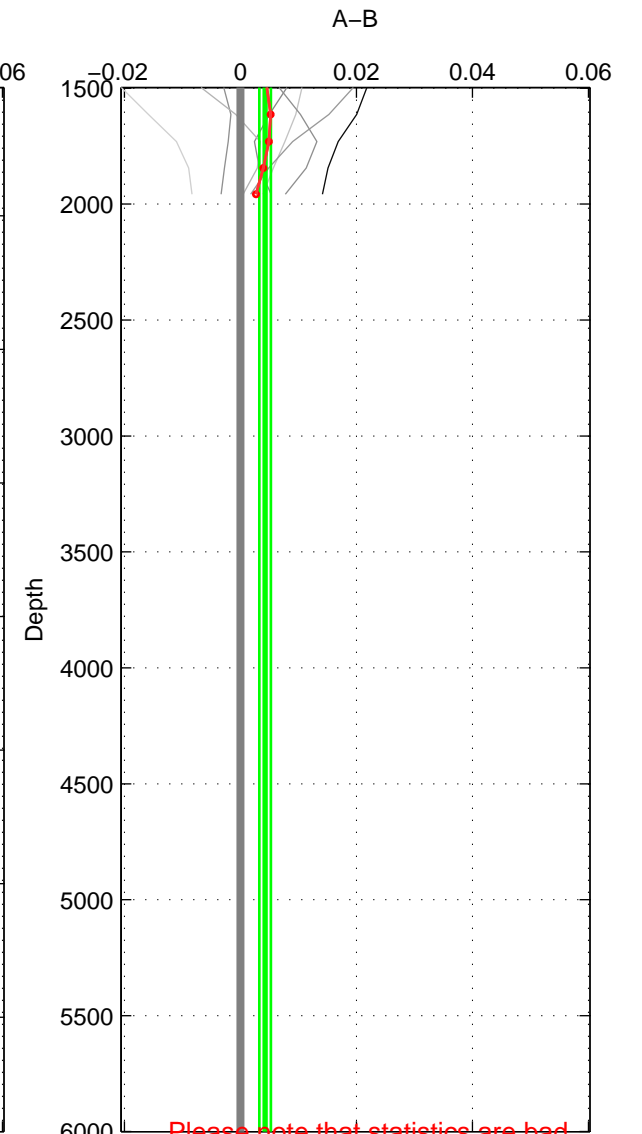

Cruise A (red). Date: Jan 1994 Cruisename: 576-49K619940107

Cruise B (blue). Date: Jul 2005 Cruisename: 669-49UF20050615

*** "Favourite" values are means of spaces 1 2.

	Offset	O.StDev	Ratio	R.Stdev	Rating
SIGMA:	0.001	0.002	1.000	0.000	3
THETA:	0.003	0.005	1.000	0.000	3
DEPTH:	0.004	0.001	1.000	0.000	2
FAV.:	0.002	0.004	1.000	0.000	3

Profiles of A: 5
 Profiles of B: 3
 Diff profs : 8
 WMoffset (A-B): 0.001498
 WMoffset stdev: 0.0024005
 WMratio (A/B): 1
 WMratio stdev: 6.948e-05

Quality (1-5): 3

Profiles of A: 5
 Profiles of B: 3
 Diff profs : 9
 WMoffset (A-B): 0.00307
 WMoffset stdev: 0.0047542
 WMratio (A/B): 1.0001
 WMratio stdev: 0.0001375

Quality (1-5): 3

Profiles of A: 5
 Profiles of B: 3
 Diff profs : 8
 WMoffset (A-B): 0.0042497
 WMoffset stdev: 0.00099828
 WMratio (A/B): 1.0001
 WMratio stdev: 2.8988e-05

Quality (1-5): 2

Please note that statistics are bad.