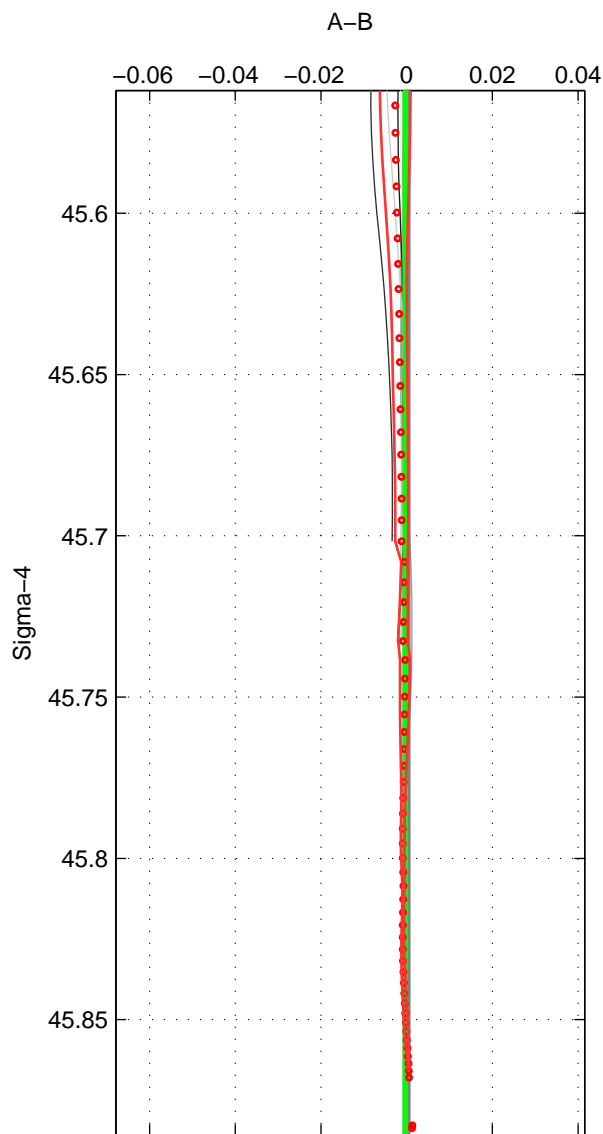

Cruise A (red). Date: Oct 2008 Cruisename: 615-49NZ20081011

Cruise B (blue). Date: May 1999 Cruisename: 687-49UP19990419

*** "Favourite" values are those of space 1.

	Offset	O.StDev	Ratio	R.Stdev	Rating
SIGMA:	-0.000	0.000	1.000	0.000	5
THETA:	0.000	0.000	1.000	0.000	4
DEPTH:	-0.004	0.002	1.000	0.000	4
FAV. :	-0.000	0.000	1.000	0.000	5

Profiles of A: 8
 Profiles of B: 4
 Diff profs : 9
 WMoffset (A-B): -0.00029281
 WMoffset stdev: 0.00029746
 WMratio (A/B): 0.99999
 WMratio stdev: 8.5772e-06

Quality (1-5): 5

Profiles of A: 8
 Profiles of B: 4
 Diff profs : 9
 WMoffset (A-B): 0.00042094
 WMoffset stdev: 0.000184
 WMratio (A/B): 1
 WMratio stdev: 5.3037e-06

Quality (1-5): 4

Profiles of A: 8
 Profiles of B: 4
 Diff profs : 9
 WMoffset (A-B): -0.004111
 WMoffset stdev: 0.0024731
 WMratio (A/B): 0.99988
 WMratio stdev: 7.1305e-05

Quality (1-5): 4