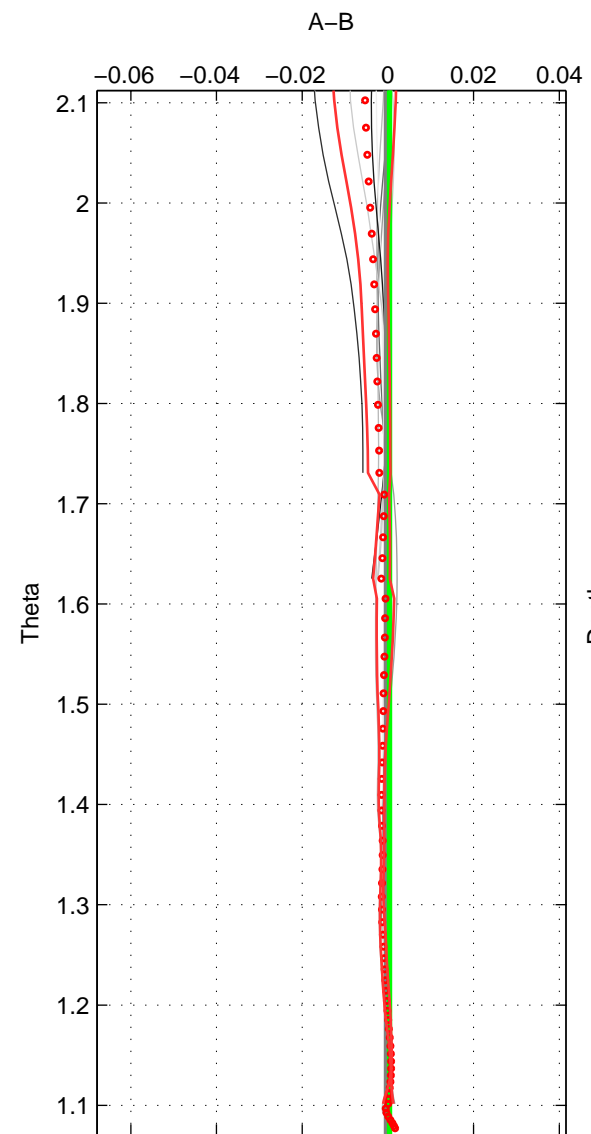

Cruise A (red). Date: Oct 2008 Cruisename: 615-49NZ20081011

Cruise B (blue). Date: May 1999 Cruisename: 687-49UP19990419

*** "Favourite" values are those of space 1.

	Offset	O.StDev	Ratio	R.Stdev	Rating
SIGMA:	-0.000	0.000	1.000	0.000	5
THETA:	0.000	0.000	1.000	0.000	4
DEPTH:	-0.004	0.002	1.000	0.000	4
FAV. :	-0.000	0.000	1.000	0.000	5

Profiles of A: 8
 Profiles of B: 4
 Diff profs : 9
 WMoffset (A-B): -0.00029281
 WMoffset stdev: 0.00029746
 WMratio (A/B): 0.99999
 WMratio stdev: 8.5772e-06

Quality (1-5): 5

Profiles of A: 8
 Profiles of B: 4
 Diff profs : 9
 WMoffset (A-B): 0.00042094
 WMoffset stdev: 0.000184
 WMratio (A/B): 1
 WMratio stdev: 5.3037e-06

Quality (1-5): 4

Profiles of A: 8
 Profiles of B: 4
 Diff profs : 9
 WMoffset (A-B): -0.004111
 WMoffset stdev: 0.0024731
 WMratio (A/B): 0.99988
 WMratio stdev: 7.1305e-05

Quality (1-5): 4