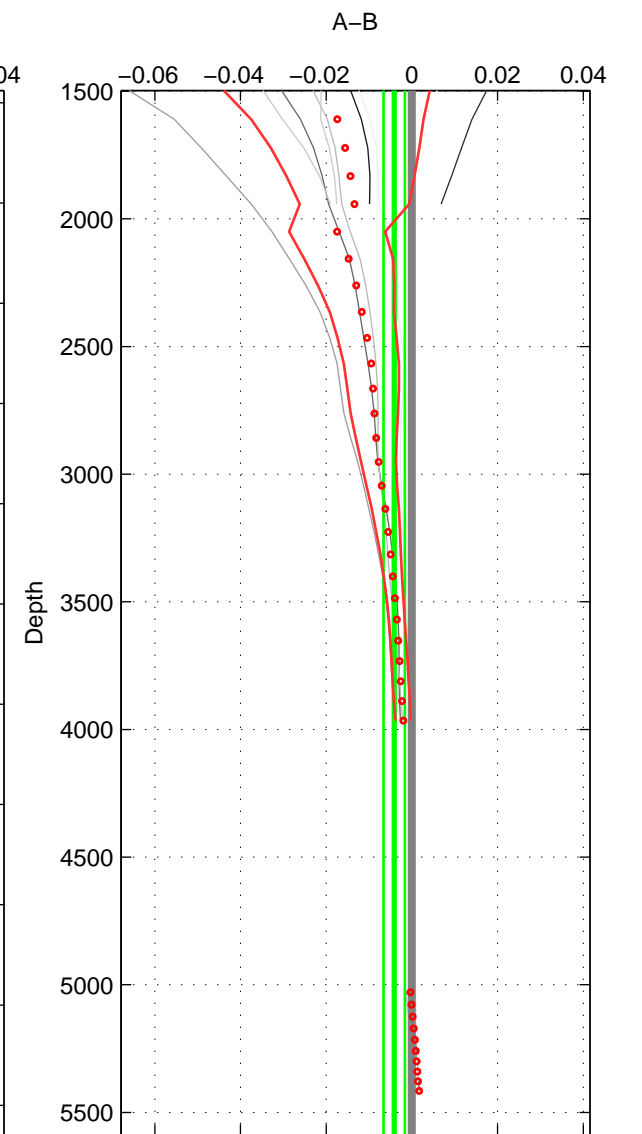

Cruise A (red). Date: Oct 2008 Cruisename: 615-49NZ20081011

Cruise B (blue). Date: May 1999 Cruisename: 687-49UP19990419

*** "Favourite" values are those of space 1.

	Offset	O.StDev	Ratio	R.Stdev	Rating
SIGMA:	-0.000	0.000	1.000	0.000	5
THETA:	0.000	0.000	1.000	0.000	4
DEPTH:	-0.004	0.002	1.000	0.000	4
FAV. :	-0.000	0.000	1.000	0.000	5

Profiles of A: 8
 Profiles of B: 4
 Diff profs : 9
 WMoffset (A-B): -0.00029281
 WMoffset stdev: 0.00029746
 WMratio (A/B): 0.99999
 WMratio stdev: 8.5772e-06

Quality (1-5): 5

Profiles of A: 8
 Profiles of B: 4
 Diff profs : 9
 WMoffset (A-B): 0.00042094
 WMoffset stdev: 0.000184
 WMratio (A/B): 1
 WMratio stdev: 5.3037e-06

Quality (1-5): 4

Profiles of A: 8
 Profiles of B: 4
 Diff profs : 9
 WMoffset (A-B): -0.004111
 WMoffset stdev: 0.0024731
 WMratio (A/B): 0.99988
 WMratio stdev: 7.1305e-05

Quality (1-5): 4