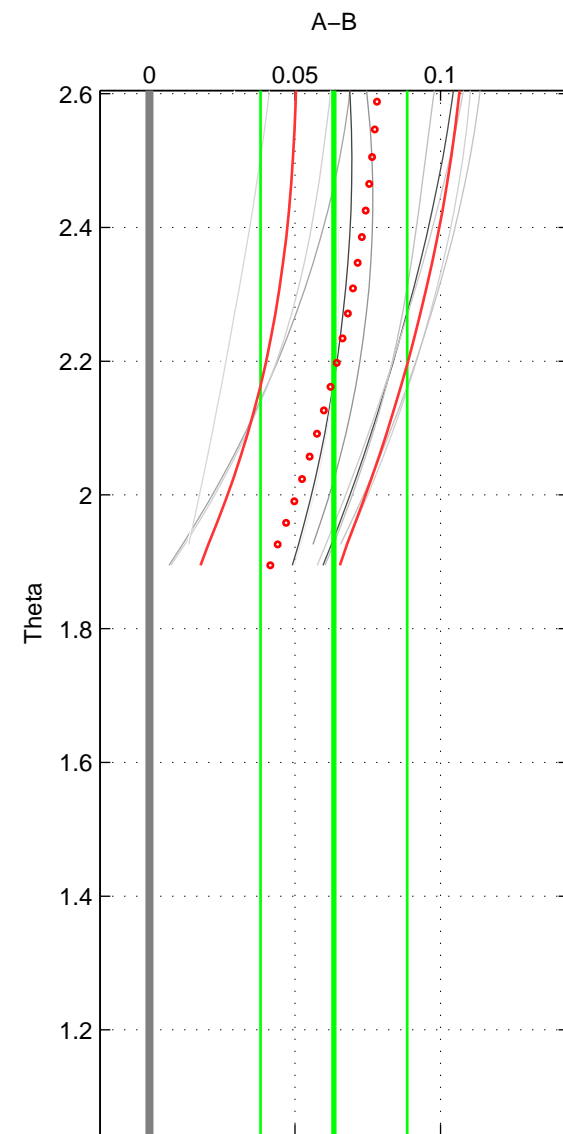

Cruise A (red). Date: Jul 2005 Cruisename: 518-33RR20050617

Cruise B (blue). Date: Feb 2007 Cruisename: 714-49UP20070118

\*\*\* "Favourite" values are those of space 2.

	Offset	O.StDev	Ratio	R.Stdev	Rating
SIGMA:	NaN	NaN	NaN	NaN	NaN
THETA:	0.063	0.025	1.002	0.001	3
DEPTH:	NaN	NaN	NaN	NaN	NaN
FAV.:	0.063	0.025	1.002	0.001	3

Profiles of A: 5  
 Profiles of B: 4  
 Diff profs : 12  
 WMoffset (A-B): 0.063358  
 WMoffset stdev: 0.025173  
 WMratio (A/B): 1.0018  
 WMratio stdev: 0.00072895

Quality (1-5): 3