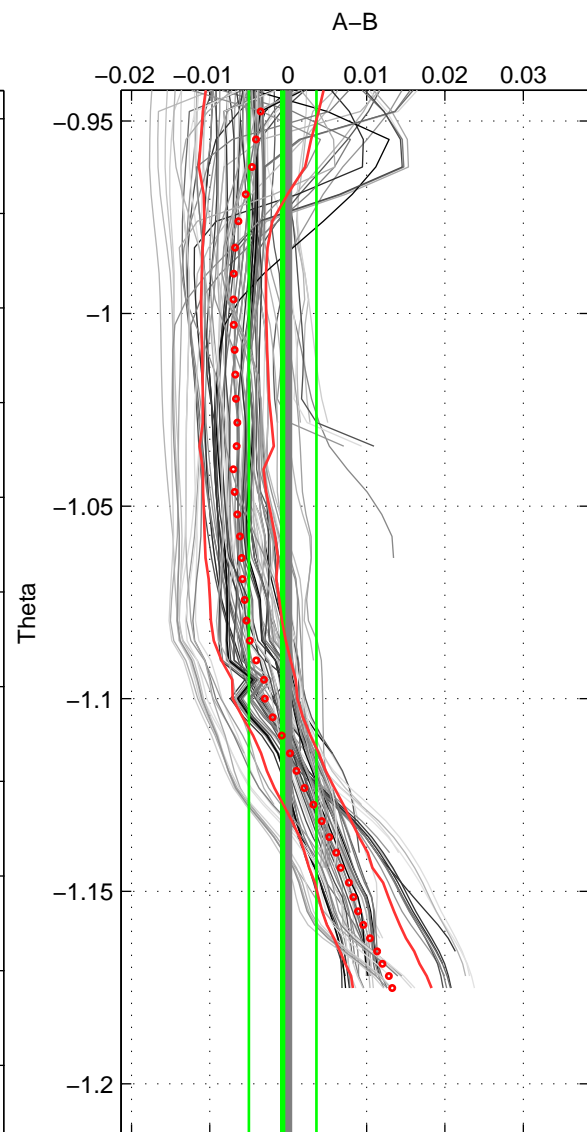

Cruise A (red). Date: Aug 1993 Cruisename: 87-58JH19930730

Cruise B (blue). Date: Aug 1996 Cruisename: 105-74JC19960720

*** "Favourite" values are means of spaces 1 2 3.

	Offset	O.StDev	Ratio	R.Stdev	Rating
SIGMA:	0.000	0.003	1.000	0.000	5
THETA:	-0.001	0.004	1.000	0.000	5
DEPTH:	0.008	0.005	1.000	0.000	5
FAV.:	0.002	0.004	1.000	0.000	5

Profiles of A: 11
 Profiles of B: 23
 Diff profs : 95
 WMoffset (A-B): 0.00028932
 WMoffset stdev: 0.0029493
 WMratio (A/B): 1
 WMratio stdev: 8.4502e-05

Quality (1-5): 5

Profiles of A: 11
 Profiles of B: 23
 Diff profs : 95
 WMoffset (A-B): -0.00070397
 WMoffset stdev: 0.0043122
 WMratio (A/B): 0.99998
 WMratio stdev: 0.00012354

Quality (1-5): 5

Profiles of A: 11
 Profiles of B: 23
 Diff profs : 95
 WMoffset (A-B): 0.0077462
 WMoffset stdev: 0.0047063
 WMratio (A/B): 1.0002
 WMratio stdev: 0.00013484

Quality (1-5): 5