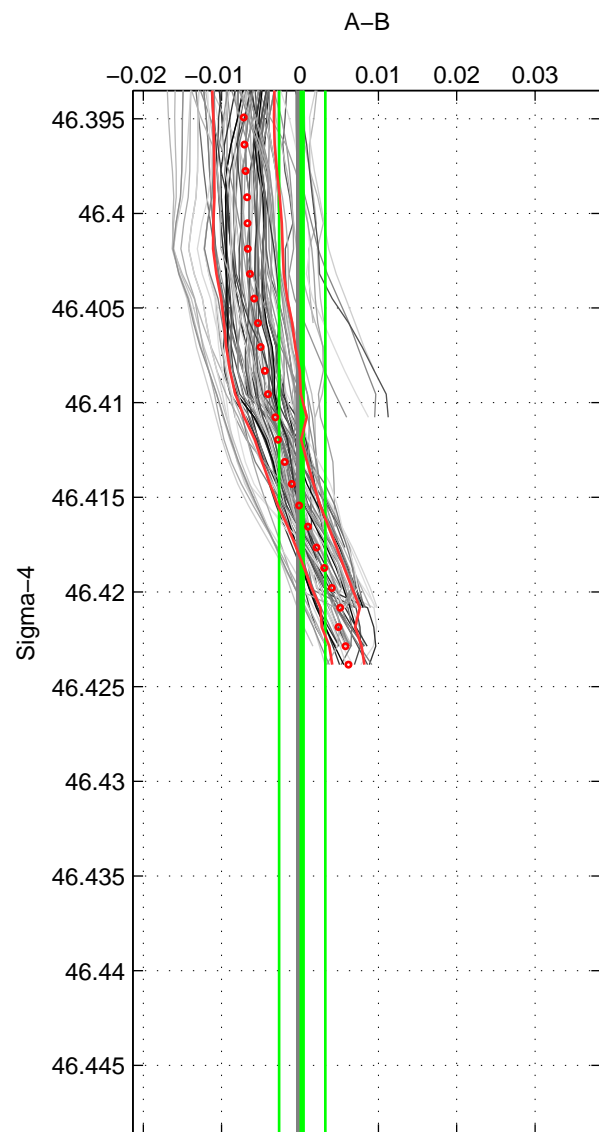

Cruise A (red). Date: Aug 1993 Cruisename: 87-58JH19930730

Cruise B (blue). Date: Aug 1996 Cruisename: 105-74JC19960720

*** "Favourite" values are means of spaces 1 2 3.

	Offset	O.StDev	Ratio	R.Stdev	Rating
SIGMA:	0.000	0.003	1.000	0.000	5
THETA:	-0.001	0.004	1.000	0.000	5
DEPTH:	0.008	0.005	1.000	0.000	5
FAV.:	0.002	0.004	1.000	0.000	5

Profiles of A: 11
 Profiles of B: 23
 Diff profs : 95
 WMoffset (A-B): 0.00028932
 WMoffset stdev: 0.0029493
 WMratio (A/B): 1
 WMratio stdev: 8.4502e-05

Quality (1-5): 5

Profiles of A: 11
 Profiles of B: 23
 Diff profs : 95
 WMoffset (A-B): -0.00070397
 WMoffset stdev: 0.0043122
 WMratio (A/B): 0.99998
 WMratio stdev: 0.00012354

Quality (1-5): 5

Profiles of A: 11
 Profiles of B: 23
 Diff profs : 95
 WMoffset (A-B): 0.0077462
 WMoffset stdev: 0.0047063
 WMratio (A/B): 1.0002
 WMratio stdev: 0.00013484

Quality (1-5): 5