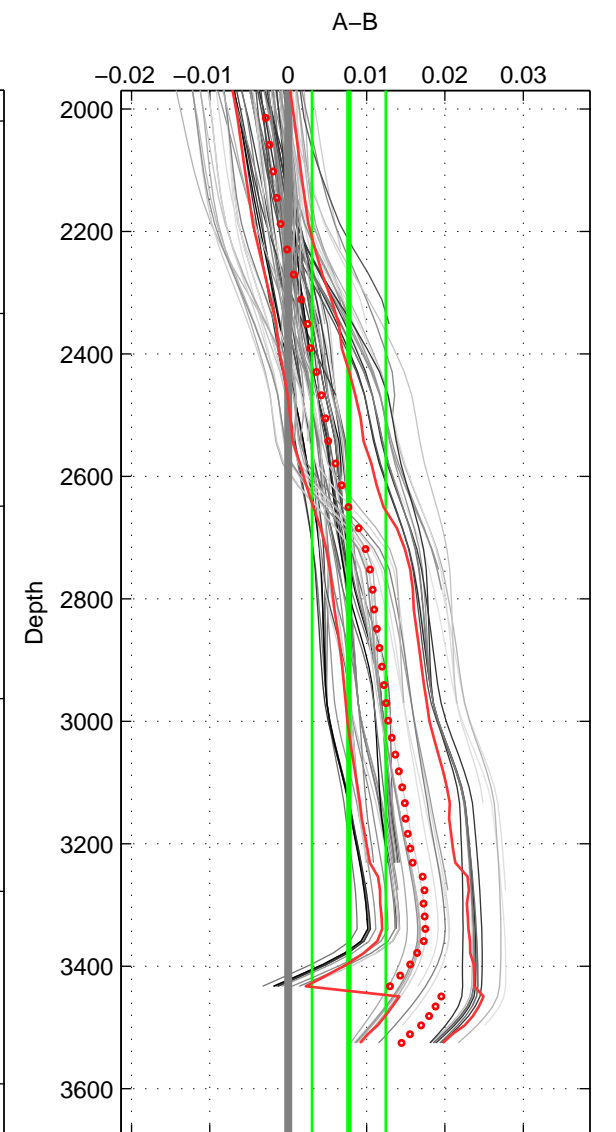

Cruise A (red). Date: Aug 1993 Cruisename: 87-58JH19930730

Cruise B (blue). Date: Aug 1996 Cruisename: 105-74JC19960720

*** "Favourite" values are means of spaces 1 2 3.

	Offset	O.StDev	Ratio	R.Stdev	Rating
SIGMA:	0.000	0.003	1.000	0.000	5
THETA:	-0.001	0.004	1.000	0.000	5
DEPTH:	0.008	0.005	1.000	0.000	5
FAV.:	0.002	0.004	1.000	0.000	5

Profiles of A: 11
 Profiles of B: 23
 Diff profs : 95
 WMoffset (A-B): 0.00028932
 WMoffset stdev: 0.0029493
 WMratio (A/B): 1
 WMratio stdev: 8.4502e-05

Quality (1-5): 5

Profiles of A: 11
 Profiles of B: 23
 Diff profs : 95
 WMoffset (A-B): -0.00070397
 WMoffset stdev: 0.0043122
 WMratio (A/B): 0.99998
 WMratio stdev: 0.00012354

Quality (1-5): 5

Profiles of A: 11
 Profiles of B: 23
 Diff profs : 95
 WMoffset (A-B): 0.0077462
 WMoffset stdev: 0.0047063
 WMratio (A/B): 1.0002
 WMratio stdev: 0.00013484

Quality (1-5): 5