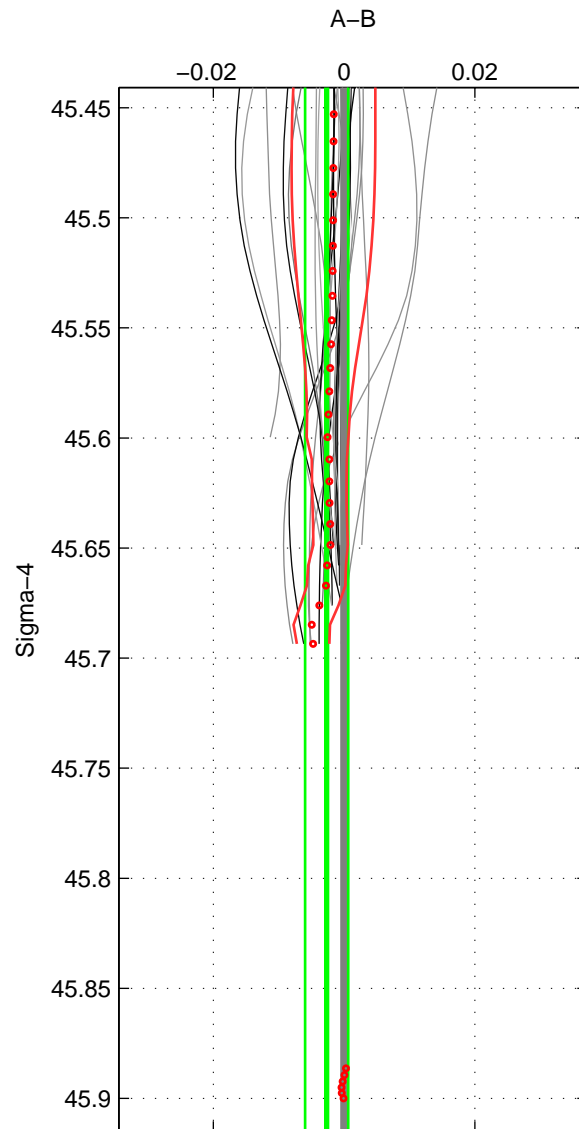

Cruise A (red). Date: Oct 2002 Cruisename: 698-49UP20021001  
 Cruise B (blue). Date: Feb 2006 Cruisename: 710-49UP20060113

\*\*\* "Favourite" values are those of space 2.

	Offset	O.StDev	Ratio	R.Stdev	Rating
SIGMA:	-0.003	0.003	1.000	0.000	4
THETA:	-0.004	0.006	1.000	0.000	5
DEPTH:	-0.001	0.001	1.000	0.000	3
FAV.:	-0.004	0.006	1.000	0.000	5

Profiles of A: 38  
 Profiles of B: 15  
 Diff profs : 30  
 WMoffset (A-B): -0.0026659  
 WMoffset stdev: 0.0033047  
 WMratio (A/B): 0.99992  
 WMratio stdev: 9.5536e-05

Quality (1-5): 4

Profiles of A: 39  
 Profiles of B: 15  
 Diff profs : 32  
 WMoffset (A-B): -0.0035615  
 WMoffset stdev: 0.0061332  
 WMratio (A/B): 0.9999  
 WMratio stdev: 0.00017737

Quality (1-5): 5

Profiles of A: 37  
 Profiles of B: 15  
 Diff profs : 30  
 WMoffset (A-B): -0.001435  
 WMoffset stdev: 0.00091431  
 WMratio (A/B): 0.99996  
 WMratio stdev: 2.6487e-05

Quality (1-5): 3