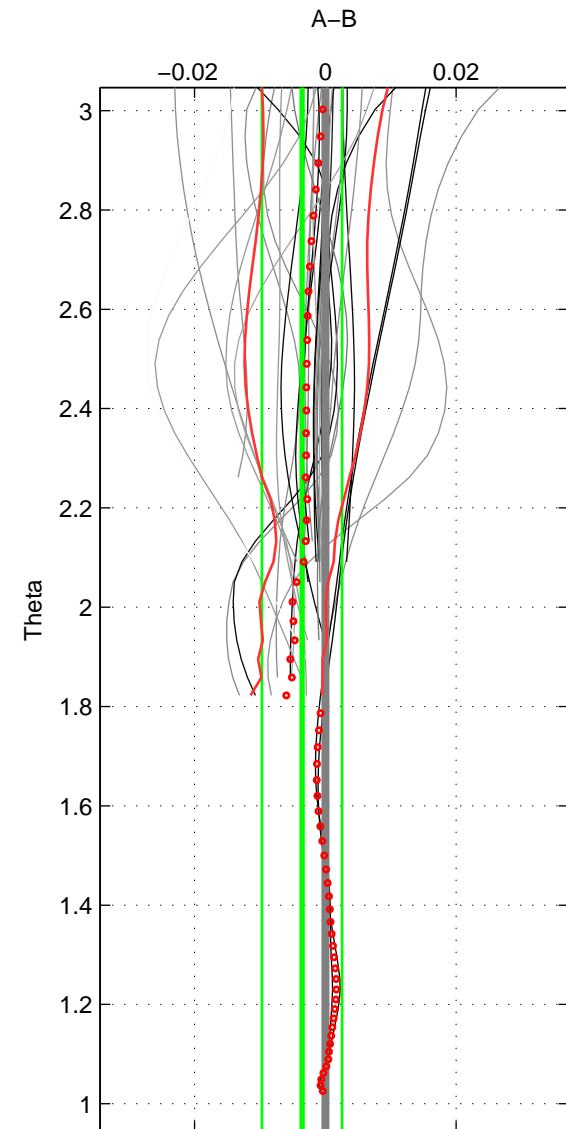

Cruise A (red). Date: Oct 2002 Cruisename: 698-49UP20021001  
 Cruise B (blue). Date: Feb 2006 Cruisename: 710-49UP20060113

\*\*\* "Favourite" values are those of space 2.

	Offset	O.StDev	Ratio	R.Stdev	Rating
SIGMA:	-0.003	0.003	1.000	0.000	4
THETA:	-0.004	0.006	1.000	0.000	5
DEPTH:	-0.001	0.001	1.000	0.000	3
FAV.:	-0.004	0.006	1.000	0.000	5

Profiles of A: 38  
 Profiles of B: 15  
 Diff profs : 30  
 WMoffset (A-B): -0.0026659  
 WMoffset stdev: 0.0033047  
 WMratio (A/B): 0.99992  
 WMratio stdev: 9.5536e-05

Quality (1-5): 4

Profiles of A: 39  
 Profiles of B: 15  
 Diff profs : 32  
 WMoffset (A-B): -0.0035615  
 WMoffset stdev: 0.0061332  
 WMratio (A/B): 0.9999  
 WMratio stdev: 0.00017737

Quality (1-5): 5

Profiles of A: 37  
 Profiles of B: 15  
 Diff profs : 30  
 WMoffset (A-B): -0.001435  
 WMoffset stdev: 0.00091431  
 WMratio (A/B): 0.99996  
 WMratio stdev: 2.6487e-05

Quality (1-5): 3