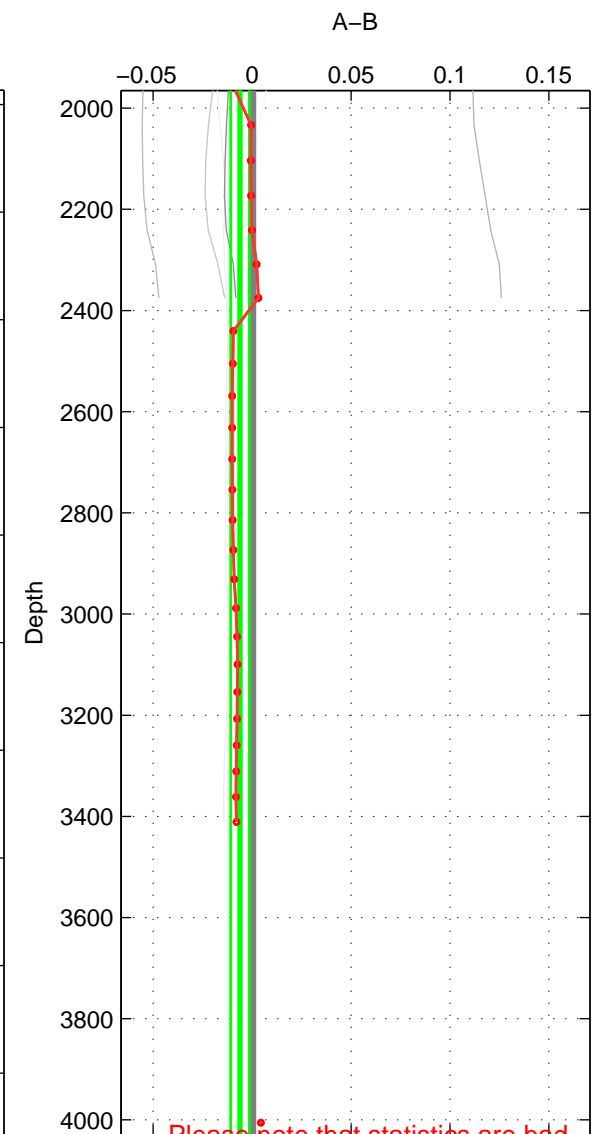

Cruise A (red). Date: Feb 1990 Cruisename: 138-06MT19900123

Cruise B (blue). Date: Sep 2009 Cruisename: 248-33LG20090916

*** "Favourite" values are those of space 2.

	Offset	O.StDev	Ratio	R.Stdev	Rating
SIGMA:	-0.010	0.001	1.000	0.000	4
THETA:	-0.007	0.004	1.000	0.000	5
DEPTH:	-0.006	0.005	1.000	0.000	3
FAV. :	-0.007	0.004	1.000	0.000	5

Profiles of A: 5
 Profiles of B: 8
 Diff profs : 10
 WMoffset (A-B): -0.010499
 WMoffset stdev: 0.00058089
 WMratio (A/B): 0.9997
 WMratio stdev: 1.6725e-05

Quality (1-5): 4

Profiles of A: 5
 Profiles of B: 9
 Diff profs : 17
 WMoffset (A-B): -0.0070443
 WMoffset stdev: 0.0041097
 WMratio (A/B): 0.9998
 WMratio stdev: 0.00011834

Quality (1-5): 5

Profiles of A: 5
 Profiles of B: 8
 Diff profs : 11
 WMoffset (A-B): -0.0061132
 WMoffset stdev: 0.0047019
 WMratio (A/B): 0.99982
 WMratio stdev: 0.00013608

Quality (1-5): 3

Please note that statistics are bad.