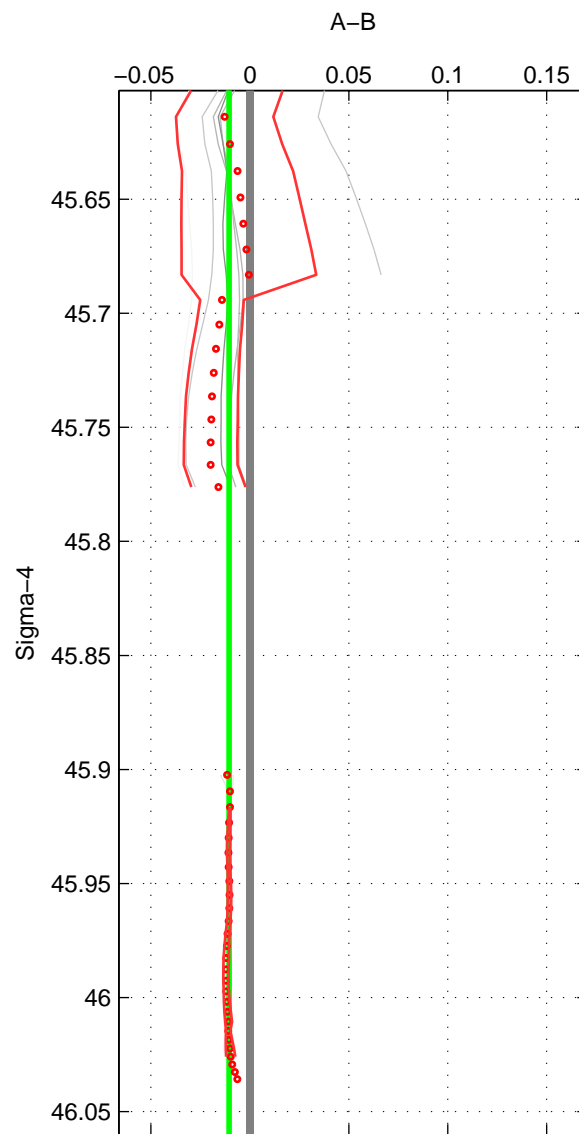

Cruise A (red). Date: Feb 1990 Cruisename: 138-06MT19900123

Cruise B (blue). Date: Sep 2009 Cruisename: 248-33LG20090916

*** "Favourite" values are those of space 2.

	Offset	O.StDev	Ratio	R.Stdev	Rating
SIGMA:	-0.010	0.001	1.000	0.000	4
THETA:	-0.007	0.004	1.000	0.000	5
DEPTH:	-0.006	0.005	1.000	0.000	3
FAV. :	-0.007	0.004	1.000	0.000	5

Profiles of A: 5
 Profiles of B: 8
 Diff profs : 10
 WMoffset (A-B): -0.010499
 WMoffset stdev: 0.00058089
 WMratio (A/B): 0.9997
 WMratio stdev: 1.6725e-05

Quality (1-5): 4

Profiles of A: 5
 Profiles of B: 9
 Diff profs : 17
 WMoffset (A-B): -0.0070443
 WMoffset stdev: 0.0041097
 WMratio (A/B): 0.9998
 WMratio stdev: 0.00011834

Quality (1-5): 5

Profiles of A: 5
 Profiles of B: 8
 Diff profs : 11
 WMoffset (A-B): -0.0061132
 WMoffset stdev: 0.0047019
 WMratio (A/B): 0.99982
 WMratio stdev: 0.00013608

Quality (1-5): 3

Please note that statistics are bad.