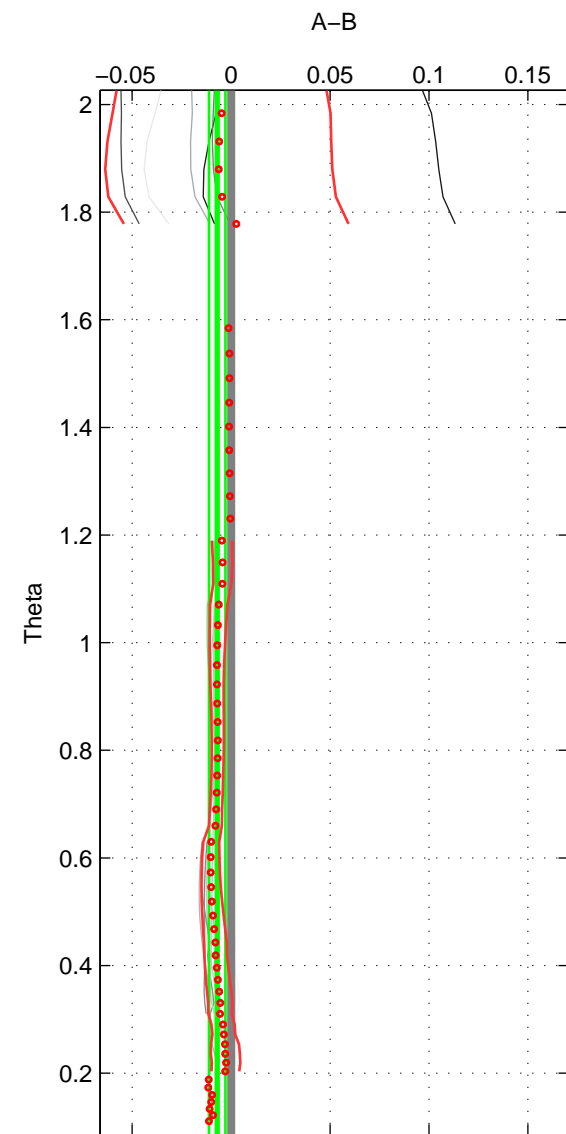

Cruise A (red). Date: Feb 1990 Cruisename: 138-06MT19900123

Cruise B (blue). Date: Sep 2009 Cruisename: 248-33LG20090916

*** "Favourite" values are those of space 2.

	Offset	O.StDev	Ratio	R.Stdev	Rating
SIGMA:	-0.010	0.001	1.000	0.000	4
THETA:	-0.007	0.004	1.000	0.000	5
DEPTH:	-0.006	0.005	1.000	0.000	3
FAV. :	-0.007	0.004	1.000	0.000	5

Profiles of A: 5
 Profiles of B: 8
 Diff profs : 10
 WMoffset (A-B): -0.010499
 WMoffset stdev: 0.00058089
 WMratio (A/B): 0.9997
 WMratio stdev: 1.6725e-05

Quality (1-5): 4

Profiles of A: 5
 Profiles of B: 9
 Diff profs : 17
 WMoffset (A-B): -0.0070443
 WMoffset stdev: 0.0041097
 WMratio (A/B): 0.9998
 WMratio stdev: 0.00011834

Quality (1-5): 5

Profiles of A: 5
 Profiles of B: 8
 Diff profs : 11
 WMoffset (A-B): -0.0061132
 WMoffset stdev: 0.0047019
 WMratio (A/B): 0.99982
 WMratio stdev: 0.00013608

Quality (1-5): 3

Please note that statistics are bad.