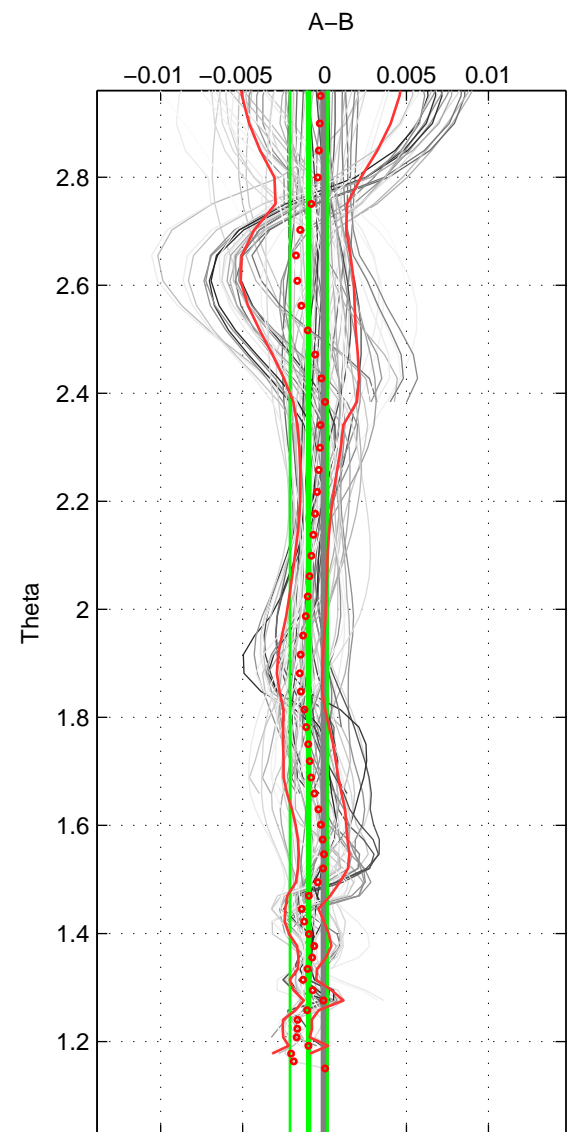

Cruise A (red). Date: Mar 1989 Cruisename: 507-32MW19890206

Cruise B (blue). Date: Jul 1994 Cruisename: 624-49RY19940707

\*\*\* "Favourite" values are means of spaces 1 2 3.

	Offset	O.StDev	Ratio	R.Stdev	Rating
SIGMA:	-0.001	0.001	1.000	0.000	5
THETA:	-0.001	0.001	1.000	0.000	5
DEPTH:	-0.001	0.002	1.000	0.000	5
FAV.:	-0.001	0.001	1.000	0.000	5

Profiles of A: 11  
 Profiles of B: 10  
 Diff profs: 83  
 WMoffset (A-B): -0.00085021  
 WMoffset stdev: 0.00086464  
 WMratio (A/B): 0.99998  
 WMratio stdev: 2.4941e-05

Quality (1-5): 5

Profiles of A: 11  
 Profiles of B: 10  
 Diff profs: 83  
 WMoffset (A-B): -0.00096711  
 WMoffset stdev: 0.001145  
 WMratio (A/B): 0.99997  
 WMratio stdev: 3.3033e-05

Quality (1-5): 5

Profiles of A: 11  
 Profiles of B: 10  
 Diff profs: 83  
 WMoffset (A-B): -0.0008527  
 WMoffset stdev: 0.0015393  
 WMratio (A/B): 0.99998  
 WMratio stdev: 4.4392e-05

Quality (1-5): 5