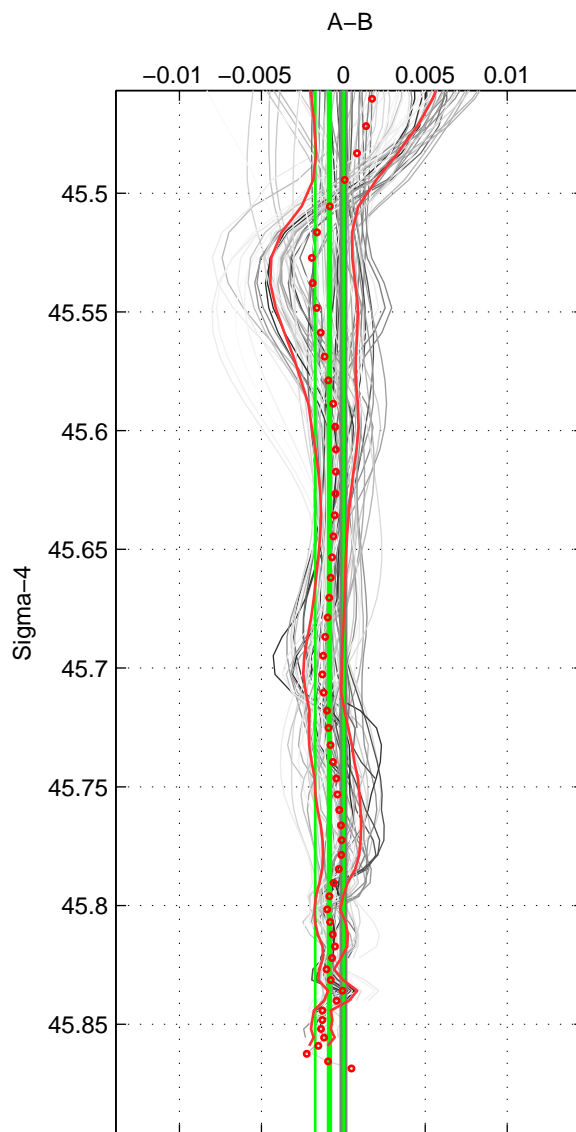

Cruise A (red). Date: Mar 1989 Cruisename: 507-32MW19890206

Cruise B (blue). Date: Jul 1994 Cruisename: 624-49RY19940707

\*\*\* "Favourite" values are means of spaces 1 2 3.

	Offset	O.StDev	Ratio	R.Stdev	Rating
SIGMA:	-0.001	0.001	1.000	0.000	5
THETA:	-0.001	0.001	1.000	0.000	5
DEPTH:	-0.001	0.002	1.000	0.000	5
FAV.:	-0.001	0.001	1.000	0.000	5

Profiles of A: 11  
 Profiles of B: 10  
 Diff profs: 83  
 WMoffset (A-B): -0.00085021  
 WMoffset stdev: 0.00086464  
 WMratio (A/B): 0.99998  
 WMratio stdev: 2.4941e-05

Quality (1-5): 5

Profiles of A: 11  
 Profiles of B: 10  
 Diff profs: 83  
 WMoffset (A-B): -0.00096711  
 WMoffset stdev: 0.001145  
 WMratio (A/B): 0.99997  
 WMratio stdev: 3.3033e-05

Quality (1-5): 5

Profiles of A: 11  
 Profiles of B: 10  
 Diff profs: 83  
 WMoffset (A-B): -0.0008527  
 WMoffset stdev: 0.0015393  
 WMratio (A/B): 0.99998  
 WMratio stdev: 4.4392e-05

Quality (1-5): 5