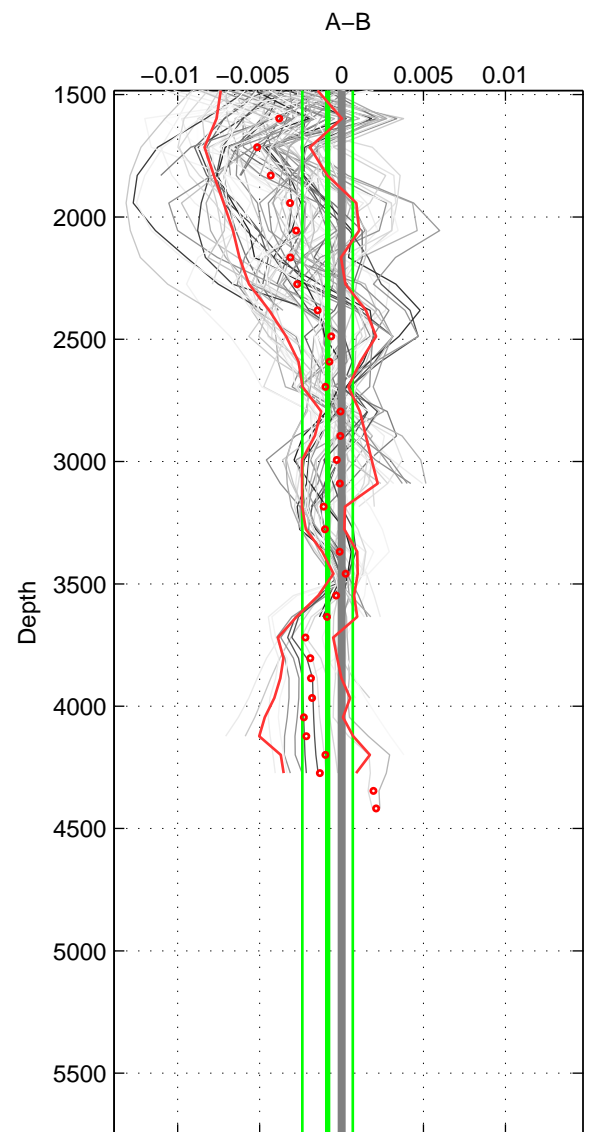

Cruise A (red). Date: Mar 1989 Cruisename: 507-32MW19890206

Cruise B (blue). Date: Jul 1994 Cruisename: 624-49RY19940707

\*\*\* "Favourite" values are means of spaces 1 2 3.

	Offset	O.StDev	Ratio	R.Stdev	Rating
SIGMA:	-0.001	0.001	1.000	0.000	5
THETA:	-0.001	0.001	1.000	0.000	5
DEPTH:	-0.001	0.002	1.000	0.000	5
FAV.:	-0.001	0.001	1.000	0.000	5

Profiles of A: 11  
 Profiles of B: 10  
 Diff profs: 83  
 WMoffset (A-B): -0.00085021  
 WMoffset stdev: 0.00086464  
 WMratio (A/B): 0.99998  
 WMratio stdev: 2.4941e-05

Quality (1-5): 5

Profiles of A: 11  
 Profiles of B: 10  
 Diff profs: 83  
 WMoffset (A-B): -0.00096711  
 WMoffset stdev: 0.001145  
 WMratio (A/B): 0.99997  
 WMratio stdev: 3.3033e-05

Quality (1-5): 5

Profiles of A: 11  
 Profiles of B: 10  
 Diff profs: 83  
 WMoffset (A-B): -0.0008527  
 WMoffset stdev: 0.0015393  
 WMratio (A/B): 0.99998  
 WMratio stdev: 4.4392e-05

Quality (1-5): 5